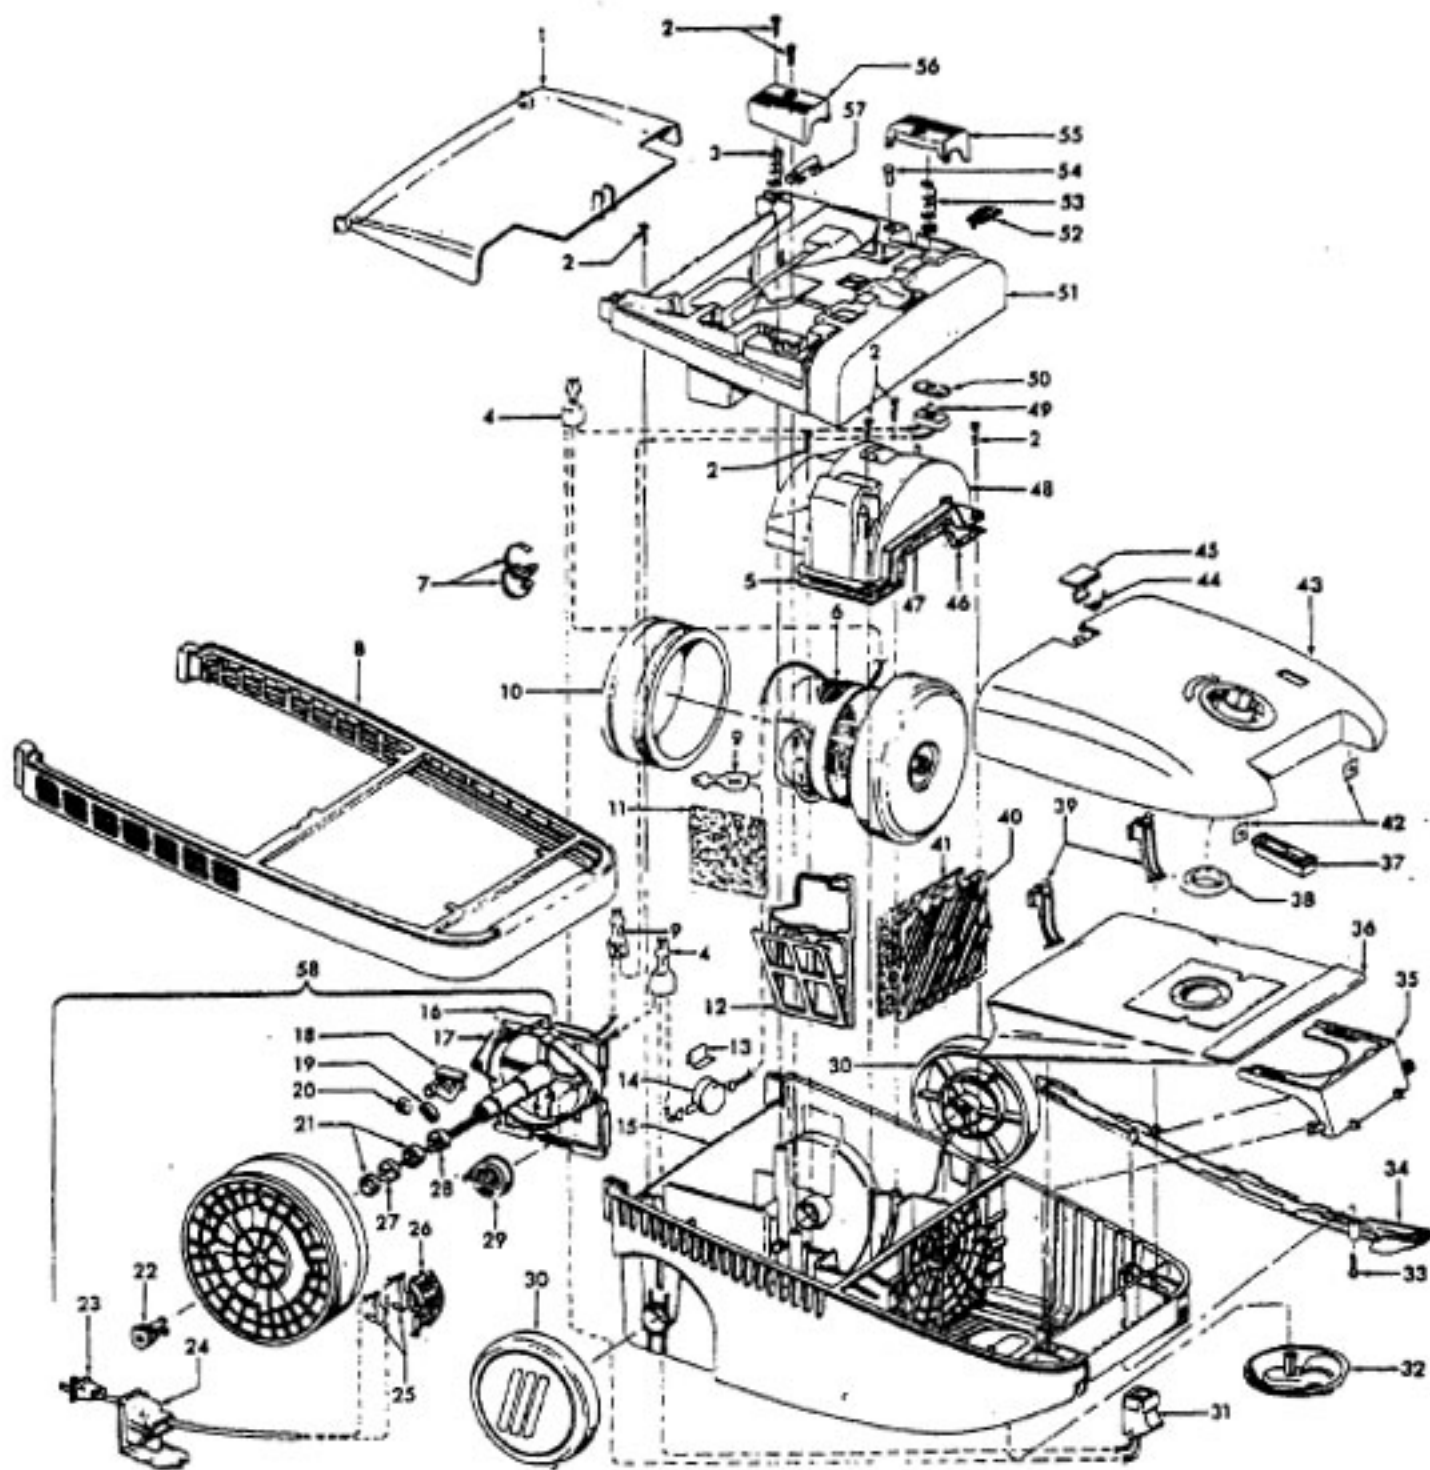

**PowerMAX
TurboPOWER**

**Model S3601, S3603, S3603-040, S3606, S3607, S3610, S3614
Model S3612, S3613**