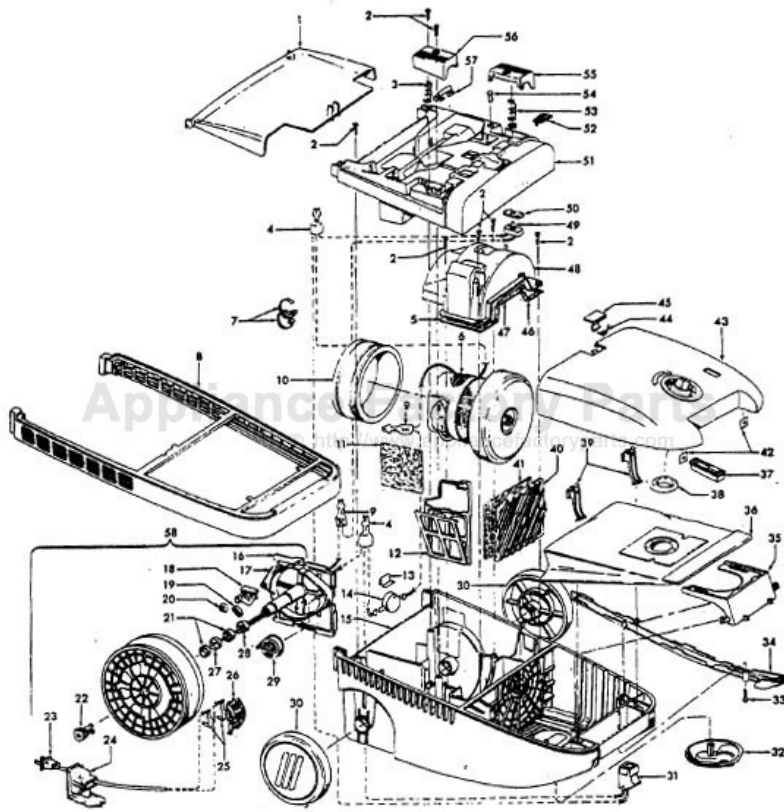

[Find Your HOOVER Vacuum Cleaner Parts - Select From 1456 Models](#)

----- Manual continues below part list -----