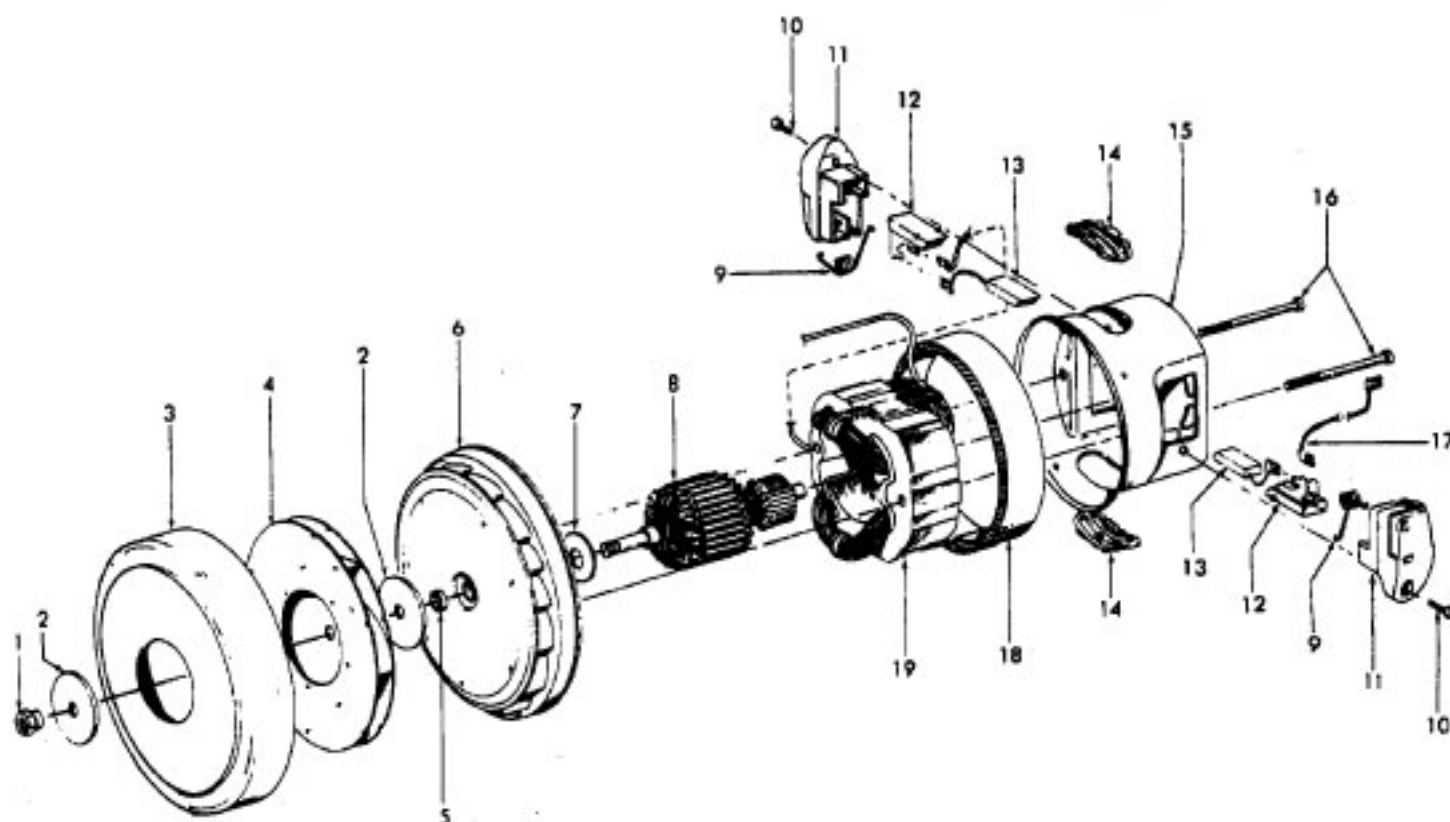

**ITEMS NOT ILLUSTRATED**  
 39385007

Ref. No.	Part No	Description
		Reflector
Agitator 48414081		
1	36423016	Thread Guard - RH
2	43267002	Agitator Bearing Assem. (2)
3	21347003	Conical Washer (2)
4	36422022	Agitator End (2)
5	N/A	Agitator Body
6	32724013	Agitator Shaft
7	36423017	Thread Guard - LH - AG