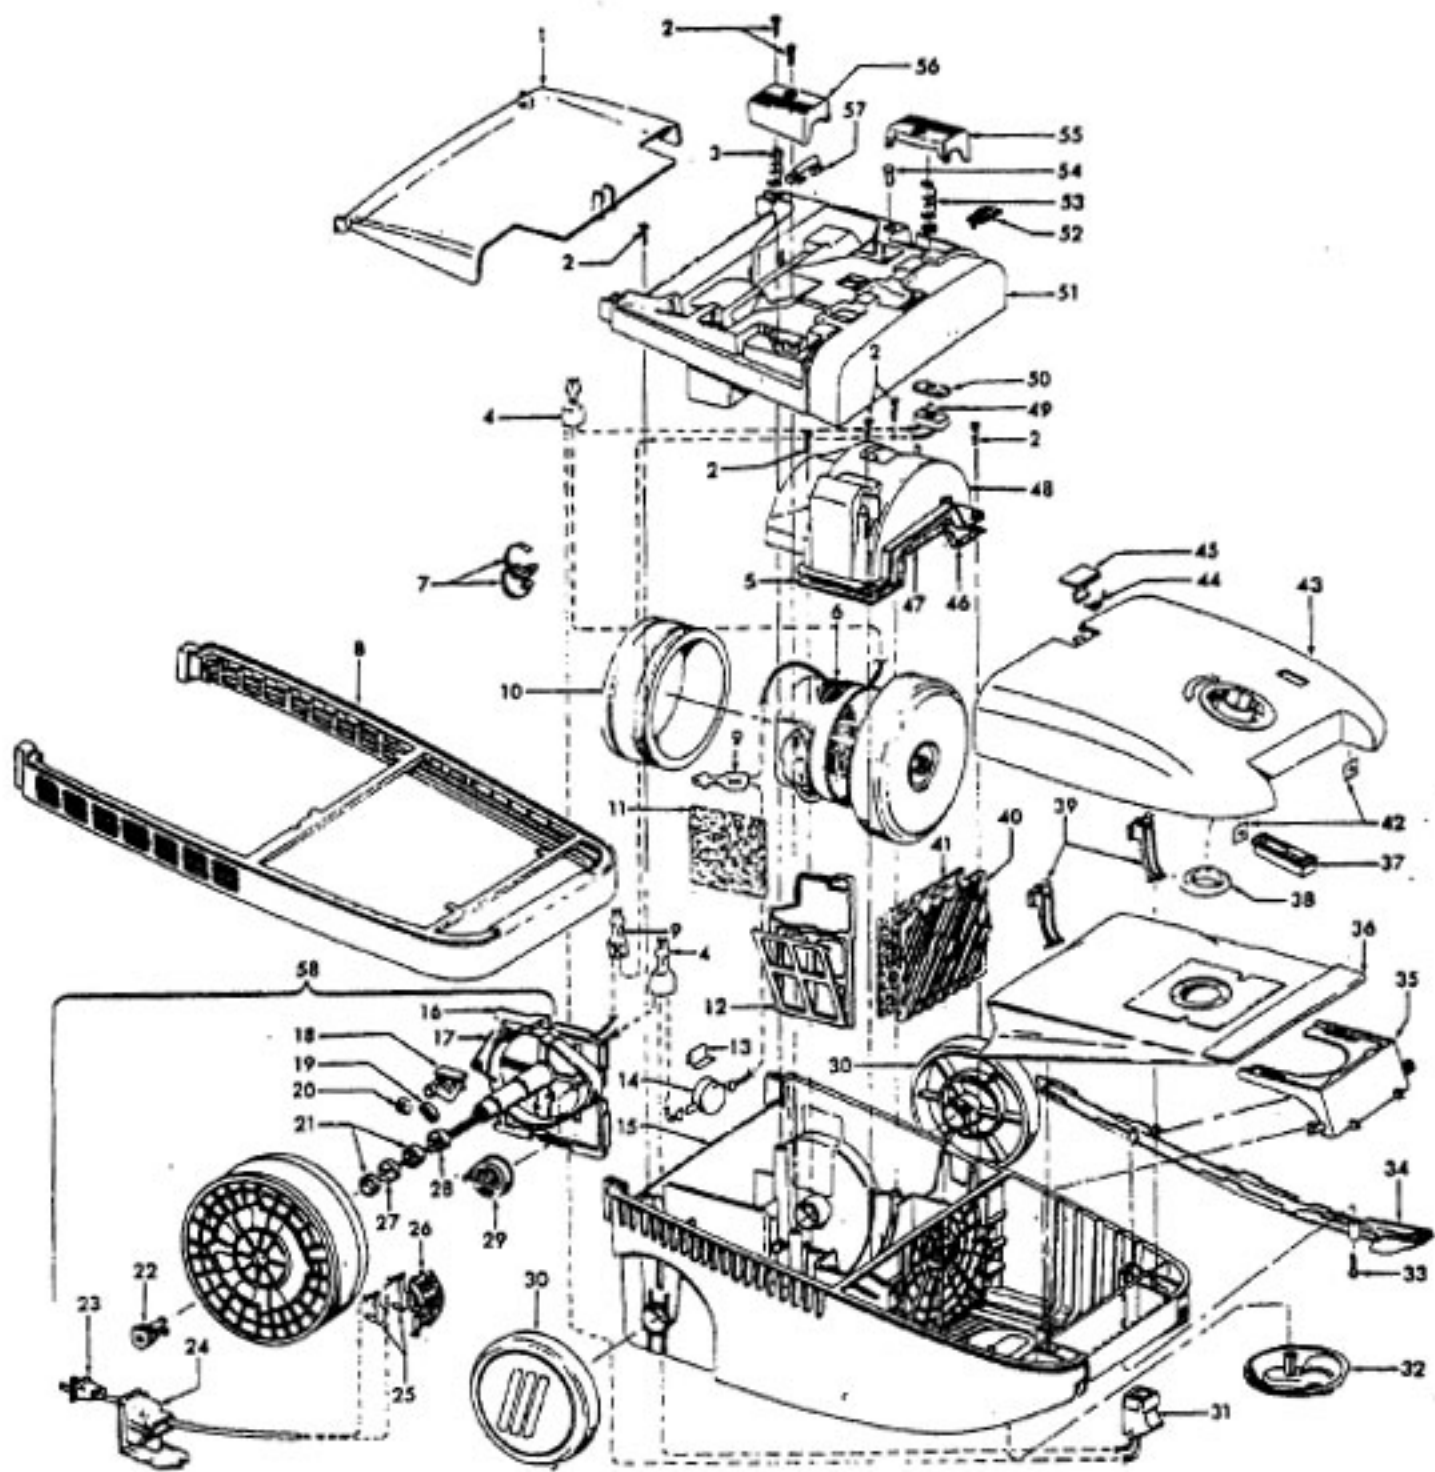

**PowerMAX
TurboPOWER**

**Model S3601, S3603, S3603-040, S3606, S3607, S3610, S3614
Model S3612, S3613**