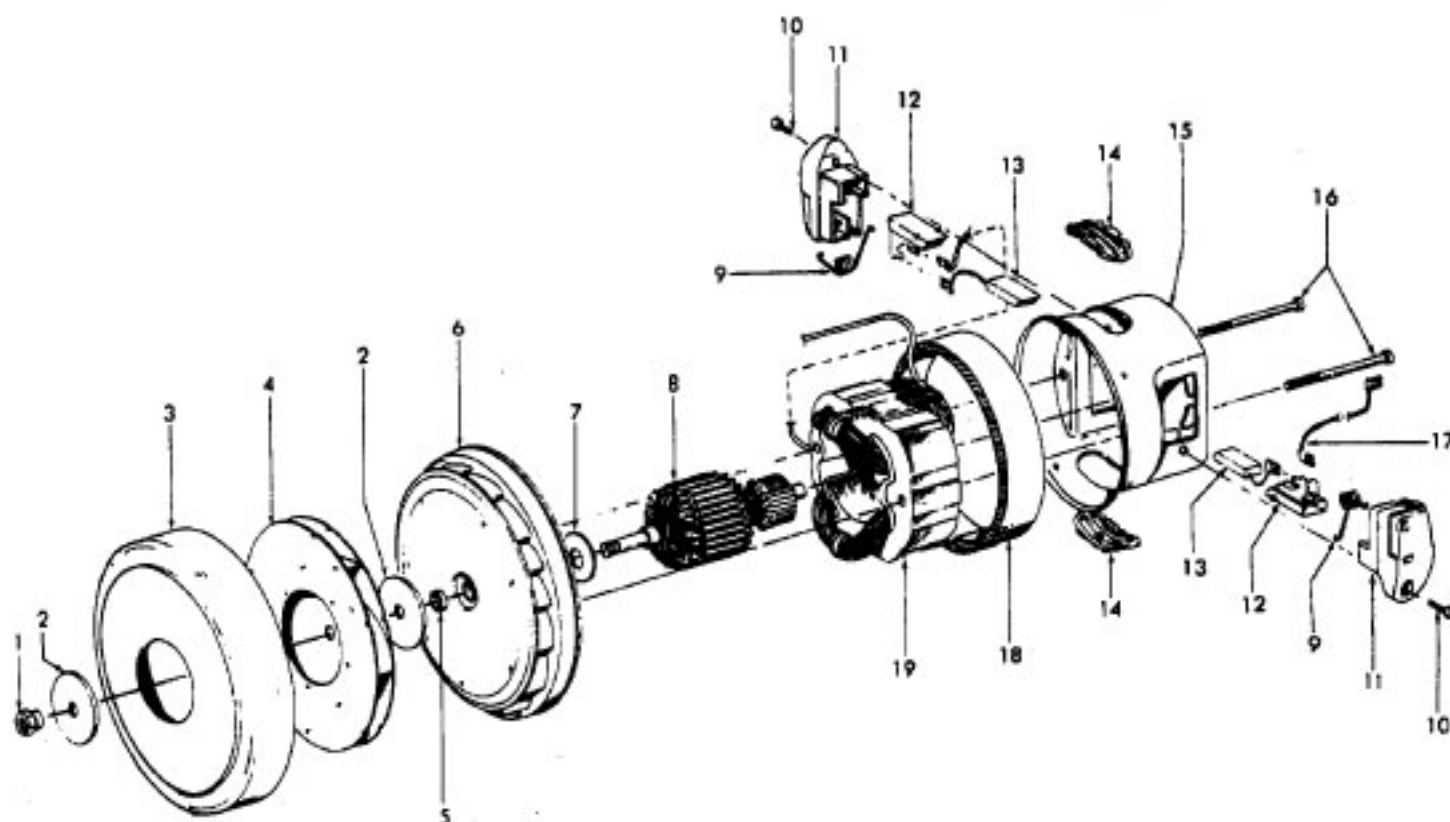

Ref. No.	Part No.	Description
	43576184	Motor Assem. (Molded Diffuser)
	43576192	Motor Assem. - S3630, S3639, S3646, S3646-020, S3649, S3655, S3661
1	12028--	Nut
2	21312774	Washer - FW (2)
3	37196065	Fan Cover
4	43551008	Fan
5	31148009	Bearing Spacer (Use w/Die Cast Diffuser)
	31148011	Bearing Spacer (Use w/Molded Diffuser)
6	43551029	Diffuser Assem. Comp. (Molded)
7	31165003	Bearing Retainer Plate (Die Cast Diffuser)
8	44765138	Armature Assem.
	44765241	Armature Assem. - S3630, S3646, S3655
9	38353004	Spring (2)
10	21429406	Screw (2)
11	167696AG	Brush Carrier (2)

Ref. No.	Part No.	Description
12	N/A	Brush Holder (2) - Use Brush Carrier Assem. 47318008 (Incl. It. 9, 11, 12, 13)
13	167681	Motor Brush Assem. (2)
	47315011	Motor Brush Assem. (2) - S3630, S3646, S3655
14	169702BZ	Bushing (2)
15	42193025	Motor Housing Assem.
16	36112006	Field Lamination Bolt (2) (Die Cast Diffuser)
	21447222	Field Lamination Bolt (2) (Phenolic Diffuser)
	21479573	Screw (2) - S3630, S3646, S3655
17	46176001	Lead Wire Assem.
18	36322031	Motor Gasket
19	45311051	Field Assem.