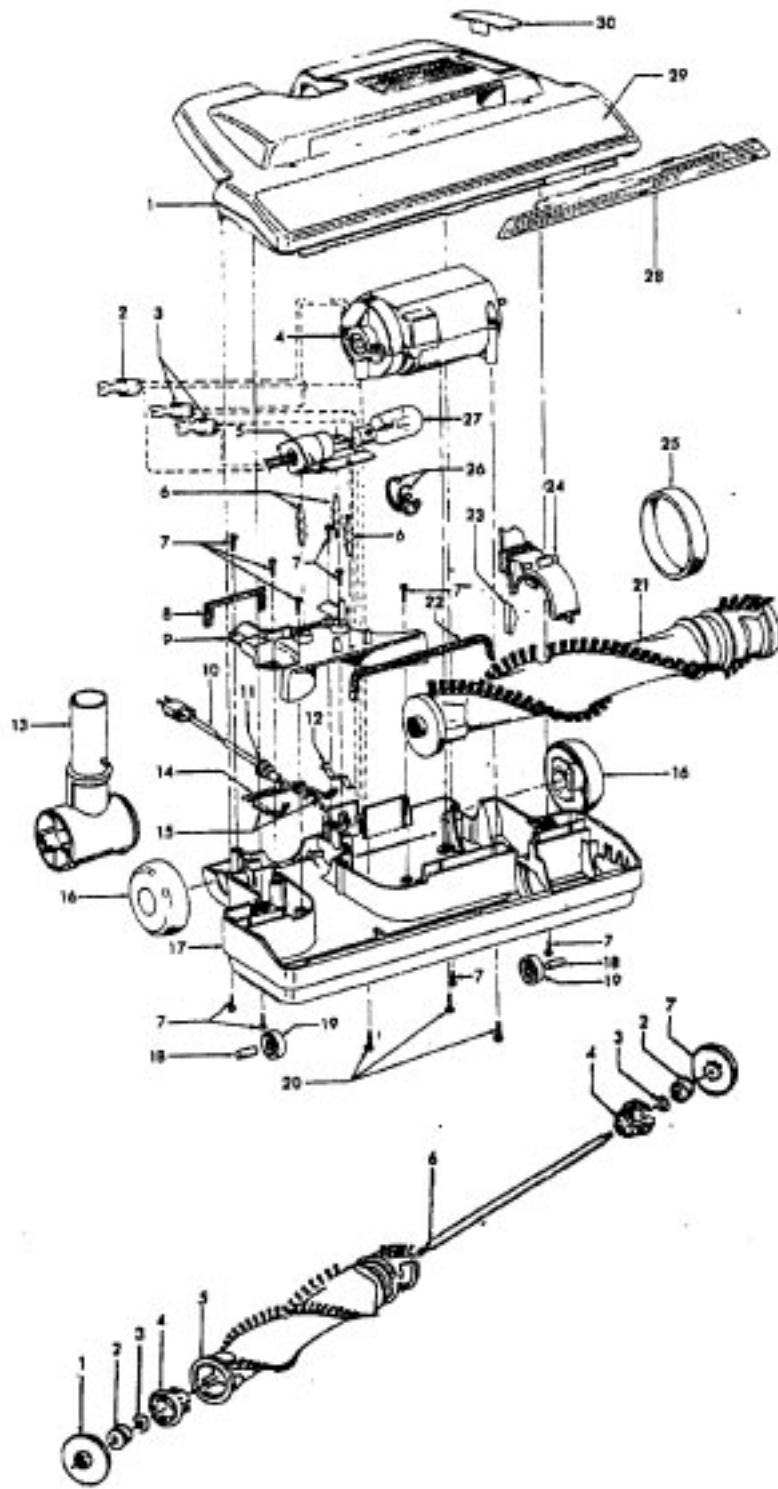

Powernozzle -

48438265 ABR - S3601
48438090 ABY - S3607
48438054 ABM - S3611
48438266 AG - S3614

48438051 AAY- S3603-040, S3603
48438047 ABM - S3609
48438064 AG - S3613
48438267 ADJ - S3606

48438048 - AG S3610, S3615
48438082 ABM - S3620
48438274 - AG - S3612

Ref. No.	Part No	Description
1	42252344	Nozzle Body Assem. - S3603, S3603-040 (incl. Items 28,29,30)
	42252345	Nozzle Body Assem. - S3609 (incl. Items 28,29,30)
	42252346	Nozzle Body Assem. - AG -S3611, S3612, S3613, S3615, S3620 (incl. Items 28,29,30)
	N/A	Nozzle Body Assem. - S3601,S3607, S3610, S3614 use 42252346
	37241163	Nozzle Body Assem. - S3606 (Incl. It. 28, 29, 30)
2	18972	Insulated Terminal
3	12227	Insulated Terminal (2)
4	43177082	Motor Assem. Comp.
5	47171020	Dirt Finder Socket Assem.
6	36218016	Isolation Grommet - AG (3)
7	21447003	Screw - Self Tapping (10)
8	34253018	Rear Seal
9	42256099	Duct Cover Assem. (Incl. Items 5,6,8,22)
10	46521021	Cord Assem. - 3W - AG
	46321009	Cord Assem. - 2W - S3601, S3607, S3614 S3612
11	163768	Strain Relief Bushing
12	35276008	Detent Spring
13	43482108	Nozzle Conn. Assem. - AG
14	34112007	Seal
15	34122014	Seal (2)
16	43244043	Wheel Assem. AG (2)
17	42246114	Base Plate Assem. - ABR (Incl. Items 18,19)
	42246115	Base Plate Assem. - AG (Incl. Items 18, 19)
18	31522004	Wheel Shaft - AY (2)
19	32781001	Wheel - AG (2)
20	21479801	Screw - Self Tapping (3)
21	48414081	Agitator Assem. Comp.
22	34123039	Duct Cover Seal
23	13261AY	Rug Nozzle Rib Shoe
24	36923008	Belt Guard
25	38528011	Belt
26	27479307	Lead Wire Tie
27	27317307	Dirt Finder Lamp
28	39383106	Dirt Finder Lens - AAN
29	52125135	Nameplate
	52125141	Nameplate - S3603-040, S3610, S3611 S3620, S3606
	52125149	Nameplate - S3614
	N/A	Nameplate - S3613
	N/A	Nameplate - S3612
30	48111010	Belt Lens
	39383096	Belt lens Cover - S3606

ITEMS NOT ILLUSTRATED
39385007

		Reflector
Agitator 48414081		
1	36423016	Thread Guard - RH
2	43267002	Agitator Bearing Assem. (2)
3	21347003	Conical Washer (2)
4	36422022	Agitator End (2)
5	N/A	Agitator Body
6	32724013	Agitator Shaft
7	36423017	Thread Guard - LH - AG