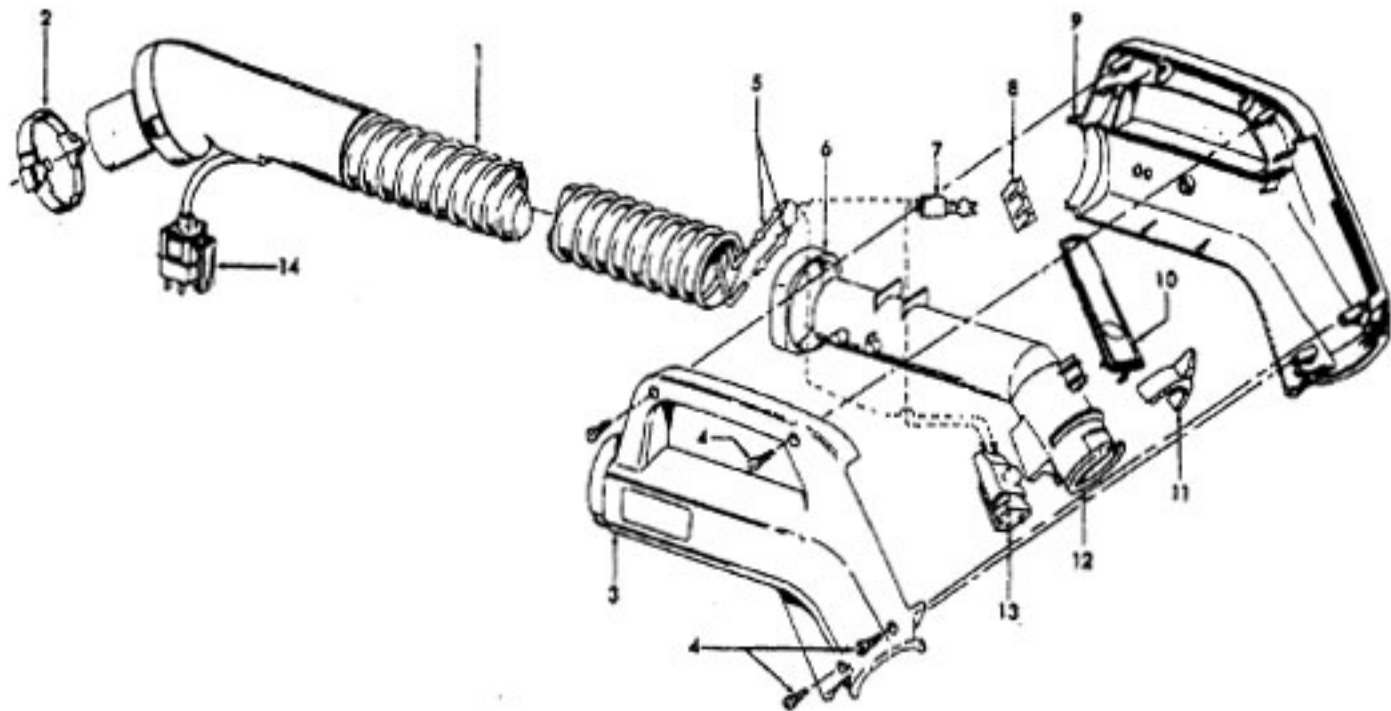

Ref. No.	Part No.	Description
1	43433113	Hose Assembly - 2W - AG
2.	36153038	Hose Release Latch
3.	39461018	Hose Grip - RH - AG
4.	21447124	Screw - Self Tapping (4)
5.	27613002	Splice (2)
6.	36131087	Retaining Ring - ABR
7.	18972	Insulated Terminal
8.	36913030	Insulator
9.	39461017	Hose Grip - LH - AG
10.	47551012	Grip Control Panel Assembly
	51865017	Nameplate - Grip Control Panel
11.	36153029	Latch Ring - AG
12.	38646081	Inner Tube - AG
13.	46325032	Connector - BZ
14.	36152029	Plug Latch - AG
	40300051	Cord Repair Kit - 2W