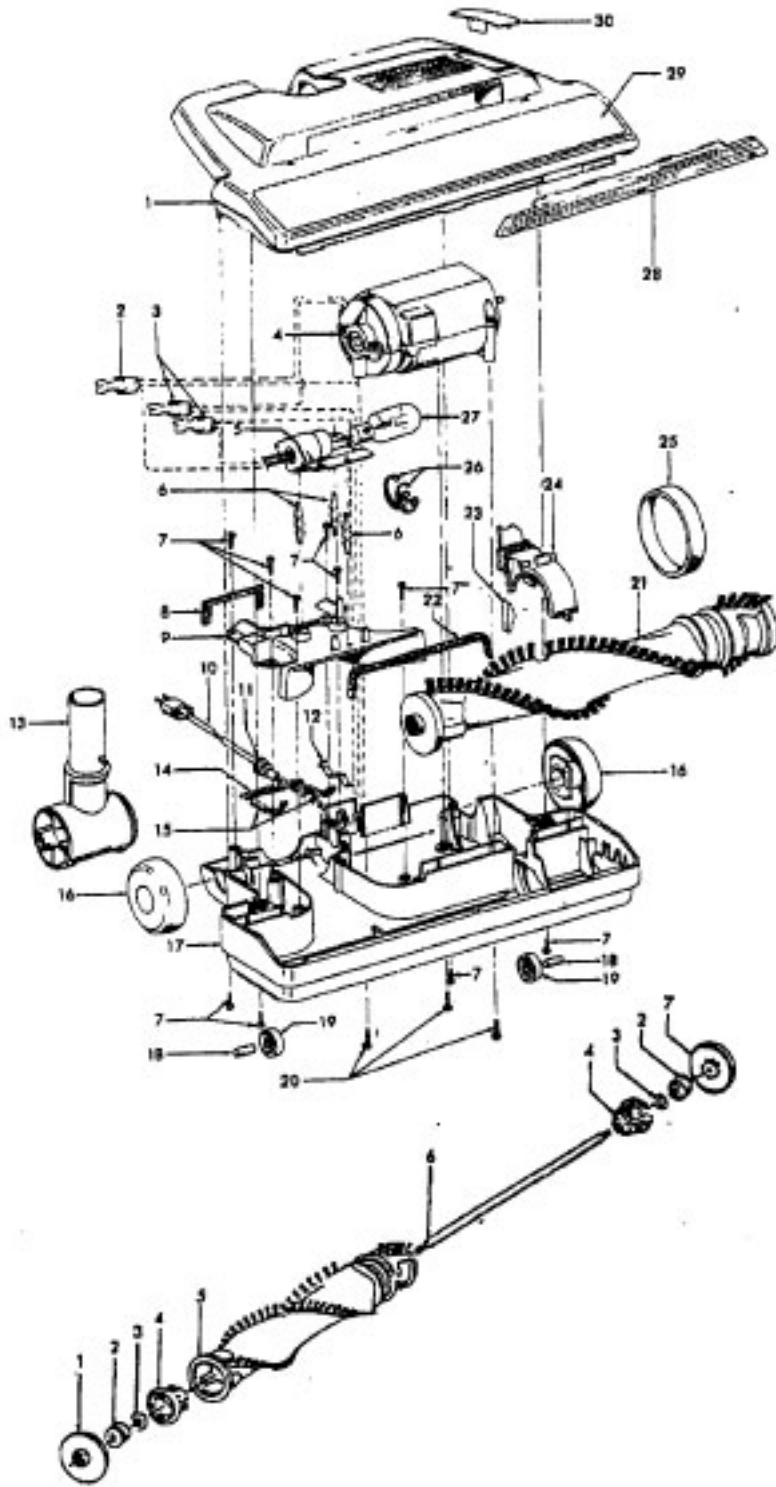

Powernozzle -

48438265 ABR - S3601
48438090 ABY - S3607
48438054 ABM - S3611
48438266 AG - S3614

48438051 AAY- S3603-040, S3603
48438047 ABM - S3609
48438064 AG - S3613
48438267 ADJ - S3606

48438048 - AG S3610, S3615
48438082 ABM - S3620
48438274 - AG - S3612

Ref. No.	Part No	Description
1	42252344	Nozzle Body Assem. - S3603, S3603-040 (incl. Items 28,29,30)
	42252345	Nozzle Body Assem. - S3609 (incl. Items 28,29,30)
	42252346	Nozzle Body Assem. - AG -S3611, S3612, S3613, S3615, S3620 (incl. Items 28,29,30)
	N/A	Nozzle Body Assem. - S3601,S3607, S3610, S3614 use 42252346
	37241163	Nozzle Body Assem. - S3606 (Incl. It. 28, 29, 30)
2	18972	Insulated Terminal
3	12227	Insulated Terminal (2)
4	43177082	Motor Assem. Comp.
5	47171020	Dirt Finder Socket Assem.
6	36218016	Isolation Grommet - AG (3)
7	21447003	Screw - Self Tapping (10)
8	34253018	Rear Seal
9	42256099	Duct Cover Assem. (Incl. Items 5,6,8,22)
10	46521021	Cord Assem. - 3W - AG
	46321009	Cord Assem. - 2W - S3601, S3607, S3614 S3612
11	163768	Strain Relief Bushing
12	35276008	Detent Spring
13	43482108	Nozzle Conn. Assem. - AG
14	34112007	Seal
15	34122014	Seal (2)
16	43244043	Wheel Assem. AG (2)
17	42246114	Base Plate Assem. - ABR (Incl. Items 18,19)
	42246115	Base Plate Assem. - AG (Incl. Items 18, 19)
18	31522004	Wheel Shaft - AY (2)
19	32781001	Wheel - AG (2)
20	21479801	Screw - Self Tapping (3)
21	48414081	Agitator Assem. Comp.
22	34123039	Duct Cover Seal
23	13261AY	Rug Nozzle Rib Shoe
24	36923008	Belt Guard
25	38528011	Belt
26	27479307	Lead Wire Tie
27	27317307	Dirt Finder Lamp
28	39383106	Dirt Finder Lens - AAN
29	52125135	Nameplate
	52125141	Nameplate - S3603-040, S3610, S3611 S3620, S3606
	52125149	Nameplate - S3614
	N/A	Nameplate - S3613
	N/A	Nameplate - S3612
30	48111010	Belt Lens
	39383096	Belt lens Cover - S3606

ITEMS NOT ILLUSTRATED
39385007

Ref. No.	Part No	Description
		Reflector
Agitator 48414081		
1	36423016	Thread Guard - RH
2	43267002	Agitator Bearing Assem. (2)
3	21347003	Conical Washer (2)
4	36422022	Agitator End (2)
5	N/A	Agitator Body
6	32724013	Agitator Shaft
7	36423017	Thread Guard - LH - AG