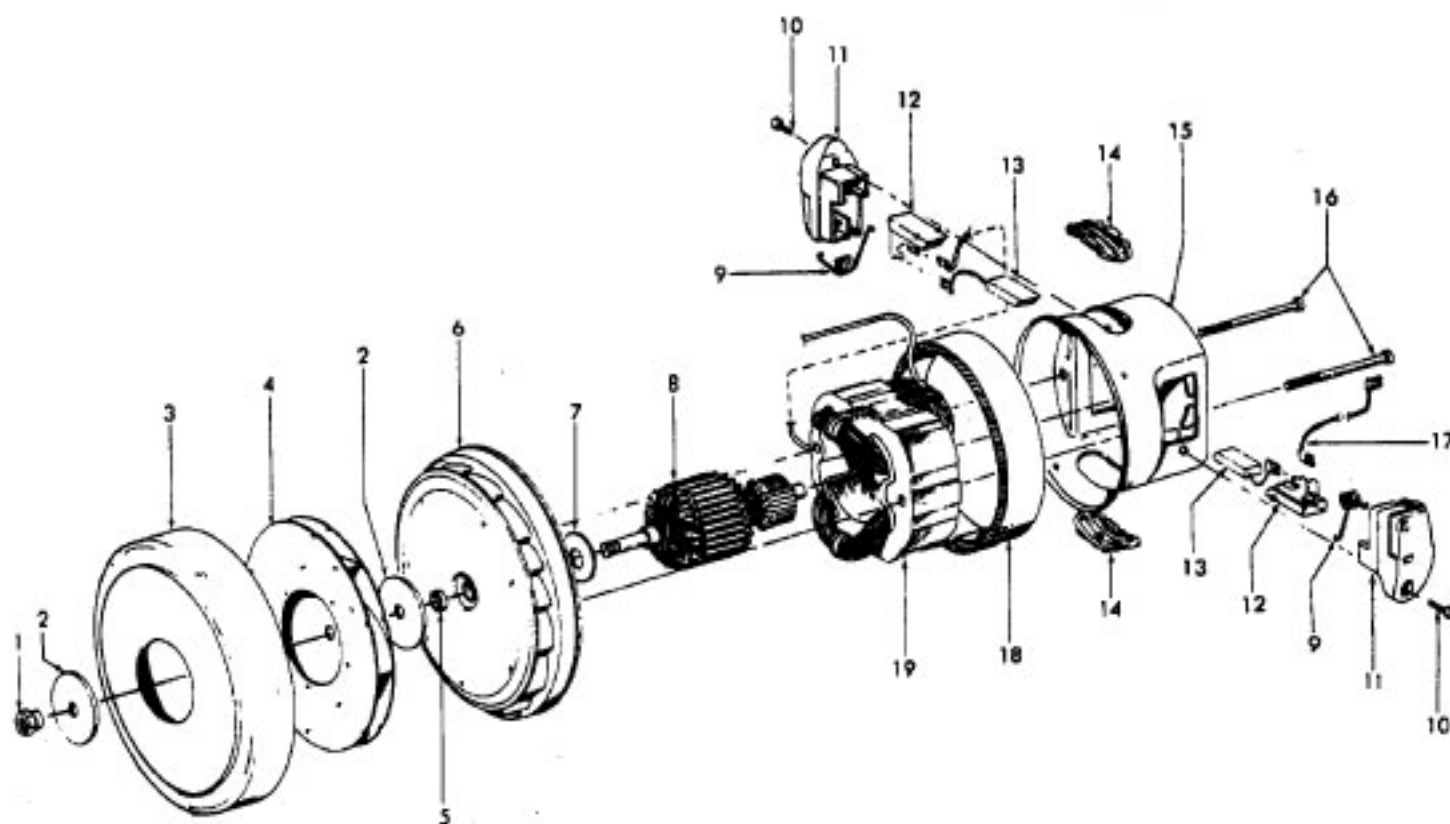

**ITEMS NOT ILLUSTRATED**  
 39385007

Ref. No.	Part No	Description
		Reflector
Agitator 48414081		
1	36423016	Thread Guard - RH
2	43267002	Agitator Bearing Assem. (2)
3	21347003	Conical Washer (2)
4	36422022	Agitator End (2)
5	N/A	Agitator Body
6	32724013	Agitator Shaft
7	36423017	Thread Guard - LH - AG