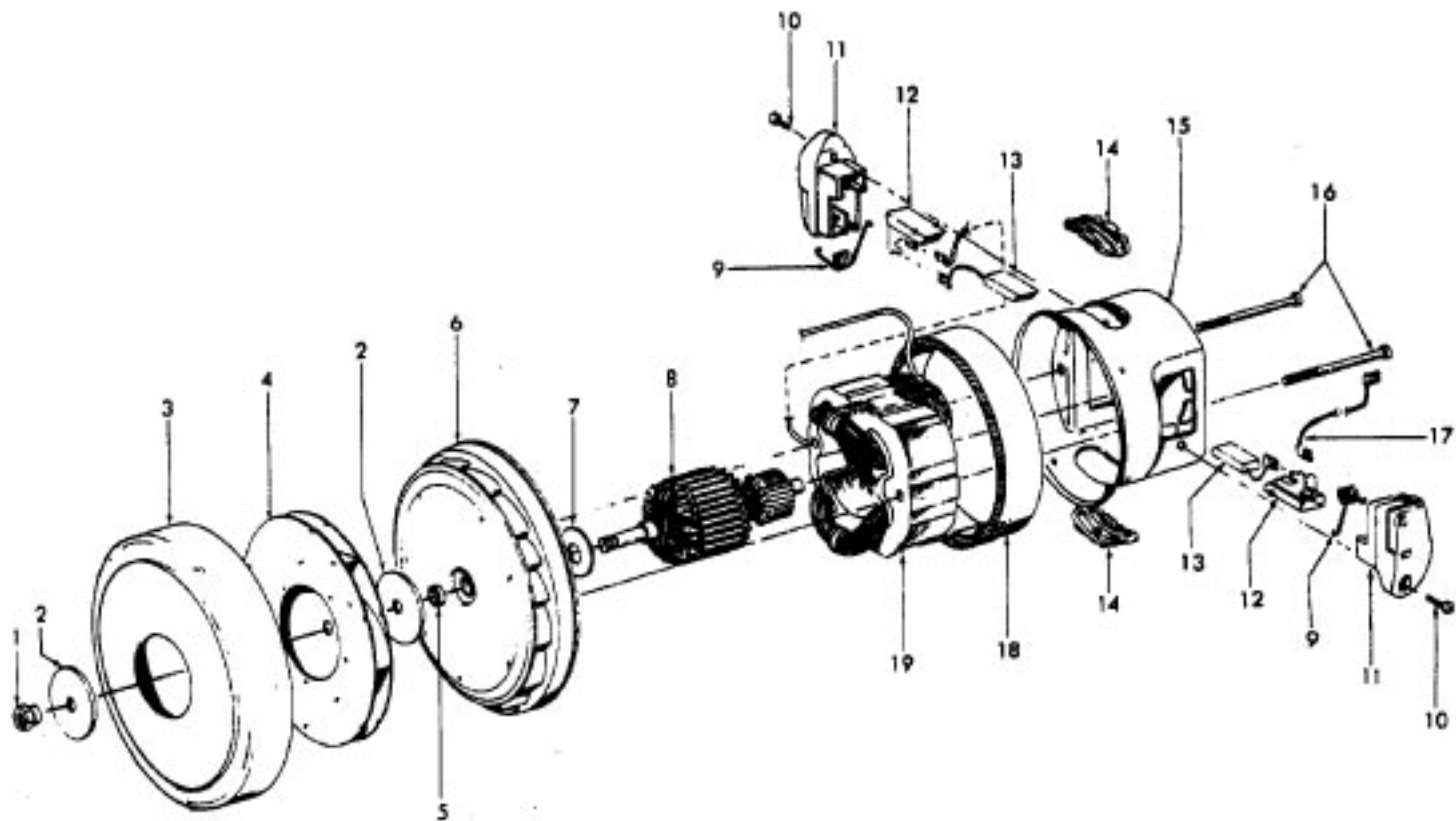

Ref. No.	Part No	Description
1	42252344	Nozzle Body Assem. - S3603, S3603-040 (incl. Items 28,29,30)
	42252345	Nozzle Body Assem. - S3609 (incl. Items 28,29,30)
	42252346	Nozzle Body Assem. - AG -S3611, S3612, S3613, S3615, S3620 (incl. Items 28,29,30)
	N/A	Nozzle Body Assem. - S3601,S3607, S3610, S3614 use 42252346
	37241163	Nozzle Body Assem. - S3606 (Incl. It. 28, 29, 30)
2	18972	Insulated Terminal
3	12227	Insulated Terminal (2)
4	43177082	Motor Assem. Comp.
5	47171020	Dirt Finder Socket Assem.
6	36218016	Isolation Grommet - AG (3)
7	21447003	Screw - Self Tapping (10)
8	34253018	Rear Seal
9	42256099	Duct Cover Assem. (Incl. Items 5,6,8,22)
10	46521021	Cord Assem. - 3W - AG
	46321009	Cord Assem. - 2W - S3601, S3607, S3614 S3612
11	163768	Strain Relief Bushing
12	35276008	Detent Spring
13	43482108	Nozzle Conn. Assem. - AG
14	34112007	Seal
15	34122014	Seal (2)
16	43244043	Wheel Assem. AG (2)
17	42246114	Base Plate Assem. - ABR (Incl. Items 18,19)
	42246115	Base Plate Assem. - AG (Incl. Items 18, 19)
18	31522004	Wheel Shaft - AY (2)
19	32781001	Wheel - AG (2)
20	21479801	Screw - Self Tapping (3)
21	48414081	Agitator Assem. Comp.
22	34123039	Duct Cover Seal
23	13261AY	Rug Nozzle Rib Shoe
24	36923008	Belt Guard
25	38528011	Belt
26	27479307	Lead Wire Tie
27	27317307	Dirt Finder Lamp
28	39383106	Dirt Finder Lens - AAN
29	52125135	Nameplate
	52125141	Nameplate - S3603-040, S3610, S3611 S3620, S3606
	52125149	Nameplate - S3614
	N/A	Nameplate - S3613
	N/A	Nameplate - S3612
30	48111010	Belt Lens
	39383096	Belt lens Cover - S3606

ITEMS NOT ILLUSTRATED
 39385007

Ref. No.	Part No	Description
		Reflector
Agitator 48414081		
1	36423016	Thread Guard - RH
2	43267002	Agitator Bearing Assem. (2)
3	21347003	Conical Washer (2)
4	36422022	Agitator End (2)
5	N/A	Agitator Body
6	32724013	Agitator Shaft
7	36423017	Thread Guard - LH - AG