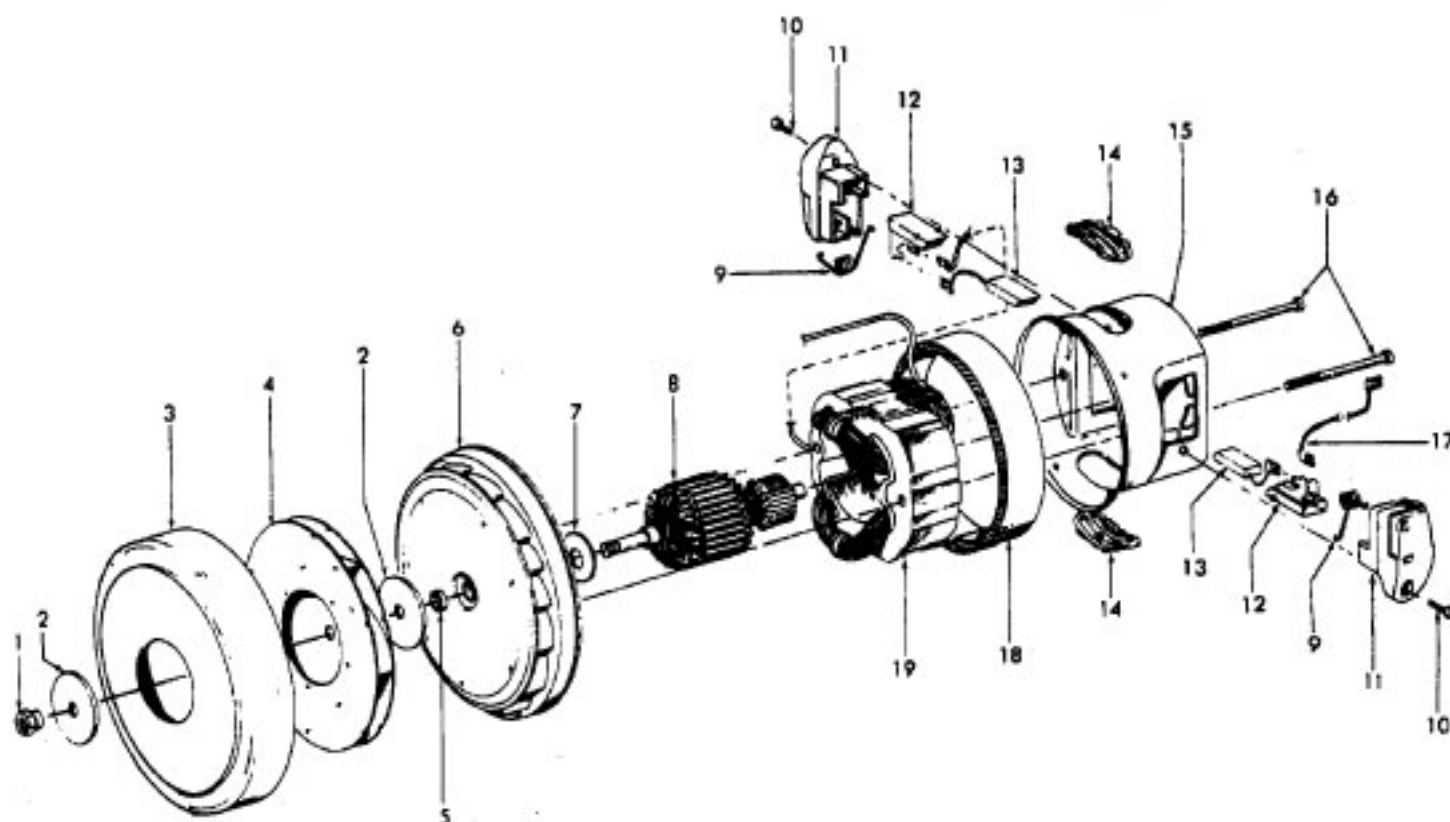

Ref. No.	Part No	Description
1	42252344	Nozzle Body Assem. - S3603, S3603-040 (incl. Items 28,29,30)
	42252345	Nozzle Body Assem. - S3609 (incl. Items 28,29,30)
	42252346	Nozzle Body Assem. - AG -S3611, S3612, S3613, S3615, S3620 (incl. Items 28,29,30)
	N/A	Nozzle Body Assem. - S3601,S3607, S3610, S3614 use 42252346
	37241163	Nozzle Body Assem. - S3606 (Incl. It. 28, 29, 30)
2	18972	Insulated Terminal
3	12227	Insulated Terminal (2)
4	43177082	Motor Assem. Comp.
5	47171020	Dirt Finder Socket Assem.
6	36218016	Isolation Grommet - AG (3)
7	21447003	Screw - Self Tapping (10)
8	34253018	Rear Seal
9	42256099	Duct Cover Assem. (Incl. Items 5,6,8,22)
10	46521021	Cord Assem. - 3W - AG
	46321009	Cord Assem. - 2W - S3601, S3607, S3614 S3612
11	163768	Strain Relief Bushing
12	35276008	Detent Spring
13	43482108	Nozzle Conn. Assem. - AG
14	34112007	Seal
15	34122014	Seal (2)
16	43244043	Wheel Assem. AG (2)
17	42246114	Base Plate Assem. - ABR (Incl. Items 18,19)
	42246115	Base Plate Assem. - AG (Incl. Items 18, 19)
18	31522004	Wheel Shaft - AY (2)
19	32781001	Wheel - AG (2)
20	21479801	Screw - Self Tapping (3)
21	48414081	Agitator Assem. Comp.
22	34123039	Duct Cover Seal
23	13261AY	Rug Nozzle Rib Shoe
24	36923008	Belt Guard
25	38528011	Belt
26	27479307	Lead Wire Tie
27	27317307	Dirt Finder Lamp
28	39383106	Dirt Finder Lens - AAN
29	52125135	Nameplate
	52125141	Nameplate - S3603-040, S3610, S3611 S3620, S3606
	52125149	Nameplate - S3614
	N/A	Nameplate - S3613
	N/A	Nameplate - S3612
30	48111010	Belt Lens
	39383096	Belt lens Cover - S3606

ITEMS NOT ILLUSTRATED
 39385007

Ref. No.	Part No	Description
		Reflector
Agitator 48414081		
1	36423016	Thread Guard - RH
2	43267002	Agitator Bearing Assem. (2)
3	21347003	Conical Washer (2)
4	36422022	Agitator End (2)
5	N/A	Agitator Body
6	32724013	Agitator Shaft
7	36423017	Thread Guard - LH - AG