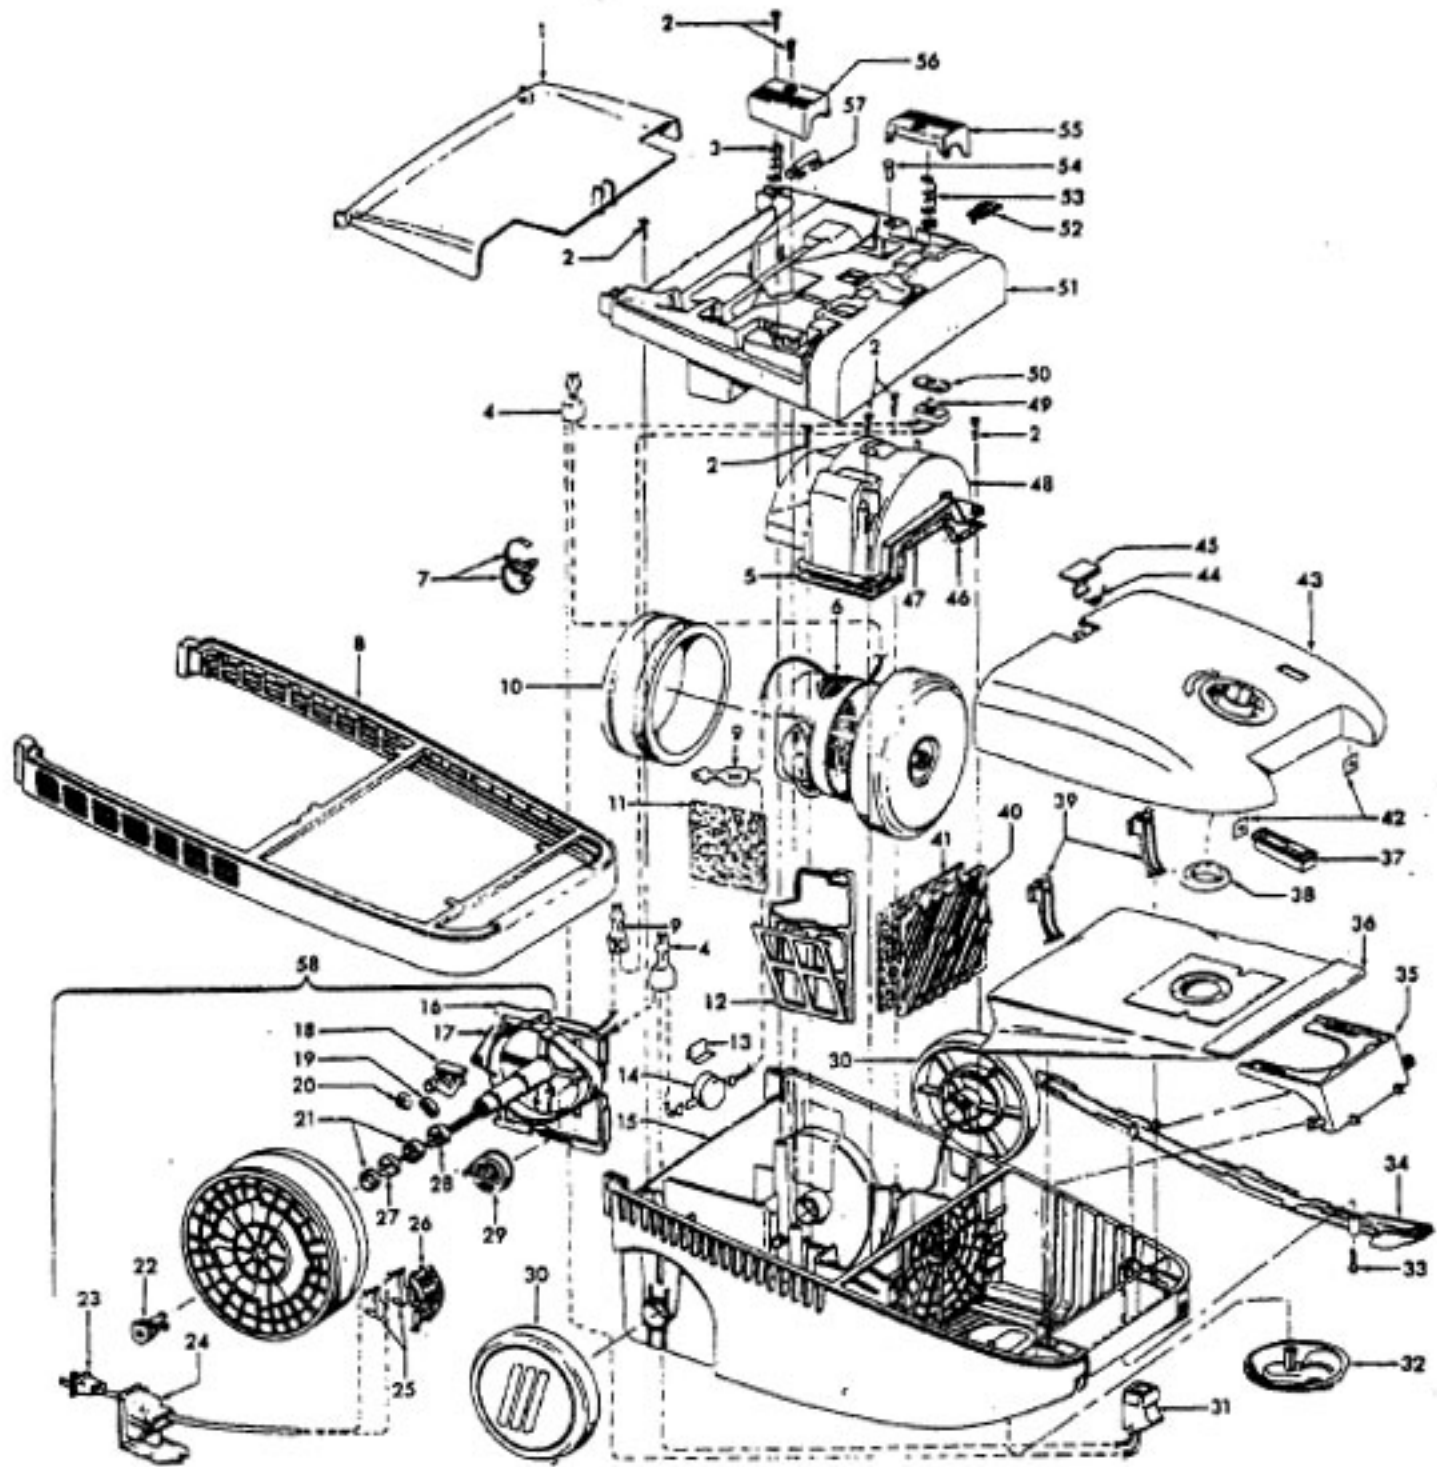

**PowerMAX
TurboPOWER**

**Model S3601, S3603, S3603-040, S3606, S3607, S3610, S3614
Model S3612, S3613**