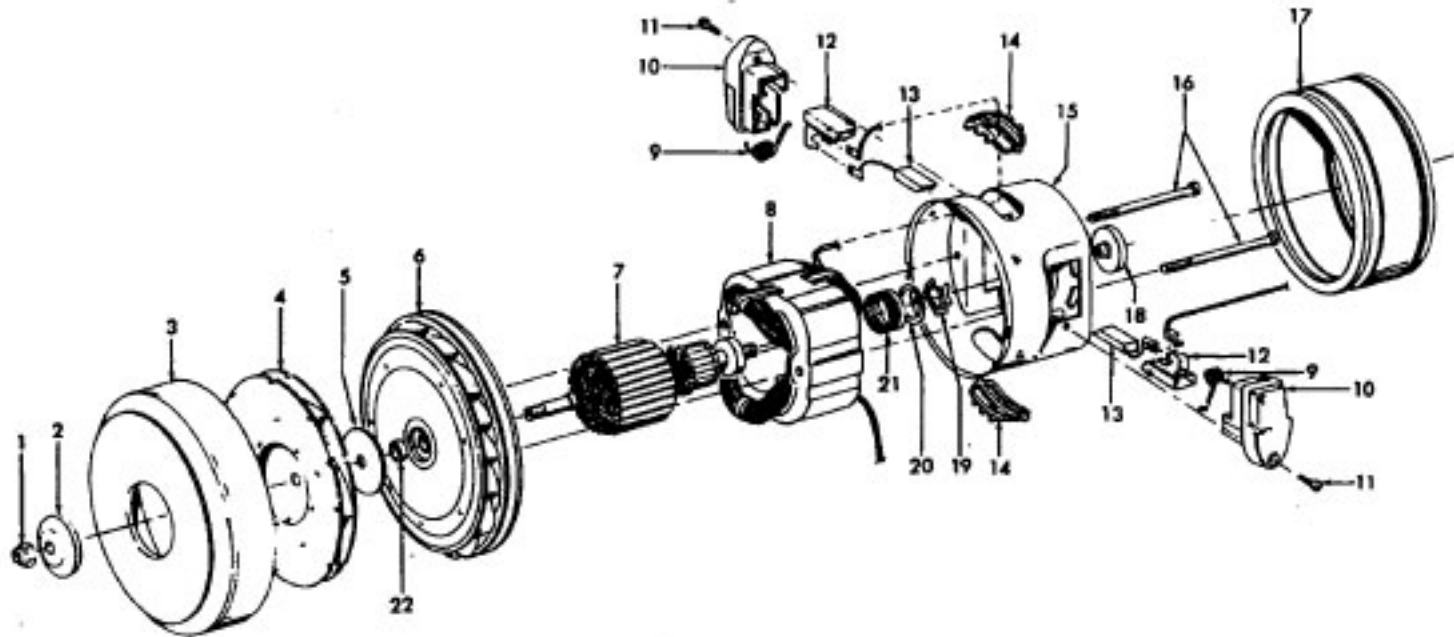

Motor Assembly

Models S3515, S3555, S3565, S3575, S3585,
S3595, S3603, S3605, S3609, S3615

S3515 (8.0 Amps)

S3555 (10.5 Amps)

S3565 (10.5 Amps)

Note: Refer to Data Label on cleaner for
reference to Amp Rating.

Ref. No.	Part No.	Description
	43576116	Motor Assm.
1	12028	Nut
2	21312774	Washer
3	37196065	Fan Cover
4	43551008	Fan Assm.
5	21312774	Washer - FW
6	43551030	Diffuser Assm. Comp.
7	44765230	Armature Assm. Comp.
8	45311069	Field Assm. Comp.
9	38353004	Spring (2)
10	168038AG	Brush Carrier (2)
11	21429406	Screw - Self Tapping - EF (2)
12	168506-	Brush Holder (2)

Ref. No.	Part No.	Description
13	167679	Brush & Terminal Assm.
14	169702BZ	Bushing (2)
15	42192015	Motor Housing Assm.
16	36112003	Screw - Special (2) (Metal Diffuser)
	21447221	Screw (Plastic Diffuser)
17	36322031	Motor Mount
18	36116023	Balancing Ring - Nut - AY
19	21312778	Spring Washer
20	21345116	Thrust Washer
21	24198002	Star Ring
22	31148009	Bearing Spacer - AY