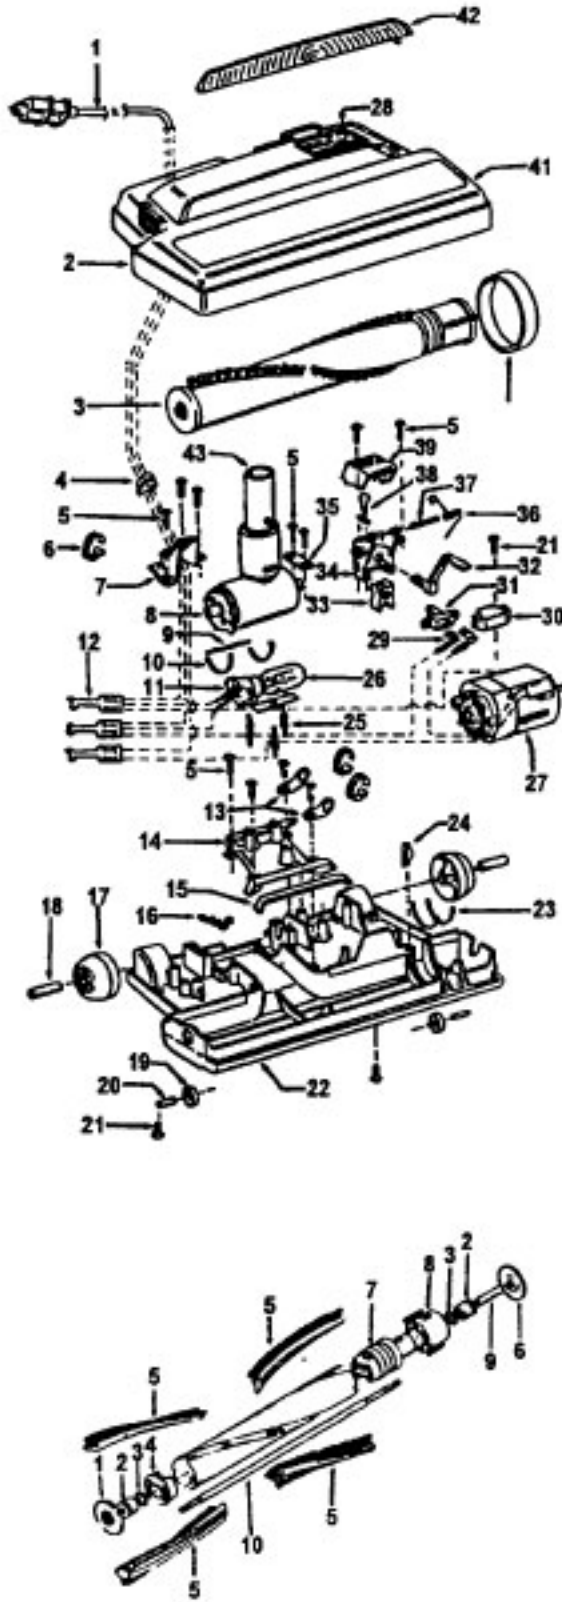

Ref. No.	Part No.	Description
	43576116	Motor Assm.
1	12028	Nut
2	21312774	Washer
3	37196065	Fan Cover
4	43551008	Fan Assm.
5	21312774	Washer - FW
6	43551030	Diffuser Assm. Comp.
7	44765230	Armature Assm. Comp.
8	45311069	Field Assm. Comp.
9	38353004	Spring (2)
10	168038AG	Brush Carrier (2)
11	21429406	Screw - Self Tapping - EF (2)
12	168506-	Brush Holder (2)

Power Nozzle - + 48438237 ABA

Ref. No.	Part No.	Description
1	46521021	Cord
2	36231145	Furniture Guard - ABA - S3595
	36231146	Furniture Guard - NAA - S3605
3	48416030	Agitator - 4B
4	163768	Strain Relief Bushing
5	21447041	Screw
6	27479307	Wire Tie
7	36131067	Retainer Housing - AG
8	43461021	Nozzle Connector - AG
9	34112005	Seal
10	34337003	Seal
11	47171009	Lamp Socket
12	18972	Insulated Terminal
13	45517	Wire Holder
14	42256098	Duct Cover
15	34123017	Seal
16	35276001	Detent Spring
17	32175025	Wheel - AG
18	31523005	Wheel Shaft
19	32761001	Wheel
20	31522004	Wheel Shaft
21	21447007	Screw
22	42246121	Base Plate Assm. (Incl. Items 17,18,19,20,23,24)
23	34337004	Lower Seal
	34378010	Upper Seal
24	13261AY	Rib shoe
25	36218005	Grommet
26	27317307	Dirt Finder Bulb - 15W
27	43177063	Motor Assm.
28	51865018	Indicator Lens
29	27666702	Terminal
30	37258082	Terminal Shield
31	281770KD	Switch
32	51151053	Indicator - PH
33	34361001	Switch Actuator
34	42262032	Housing
35	36131017	Retainer
36	38353007	Torsion Spring
37	31523006	Pivot Pin
38	38458002	Depressor
39	38433083	Switch Pedal - ABB - S3595
	38433084	Switch Pedal - NAA - S3605
40	38528011	Belt
41	42252254	Nozzle Body - ABA - S3595
	42252253	Nozzle Body - AAY - S3605
42	39383060	Lens
43	43457037	Swivel Tube - AG

**Agitator 48416030**

1	48495AY	Thread Guard
2	43267002	Bearing
3	21347003	Washer
4	36422001	End
5	48445017	Agitator Brush
6	41435018	Thread Guard
7	38537008	End Pulley
8	48418001	Brush Ring
9	31722019	Spacer
10	32724005	Shaft