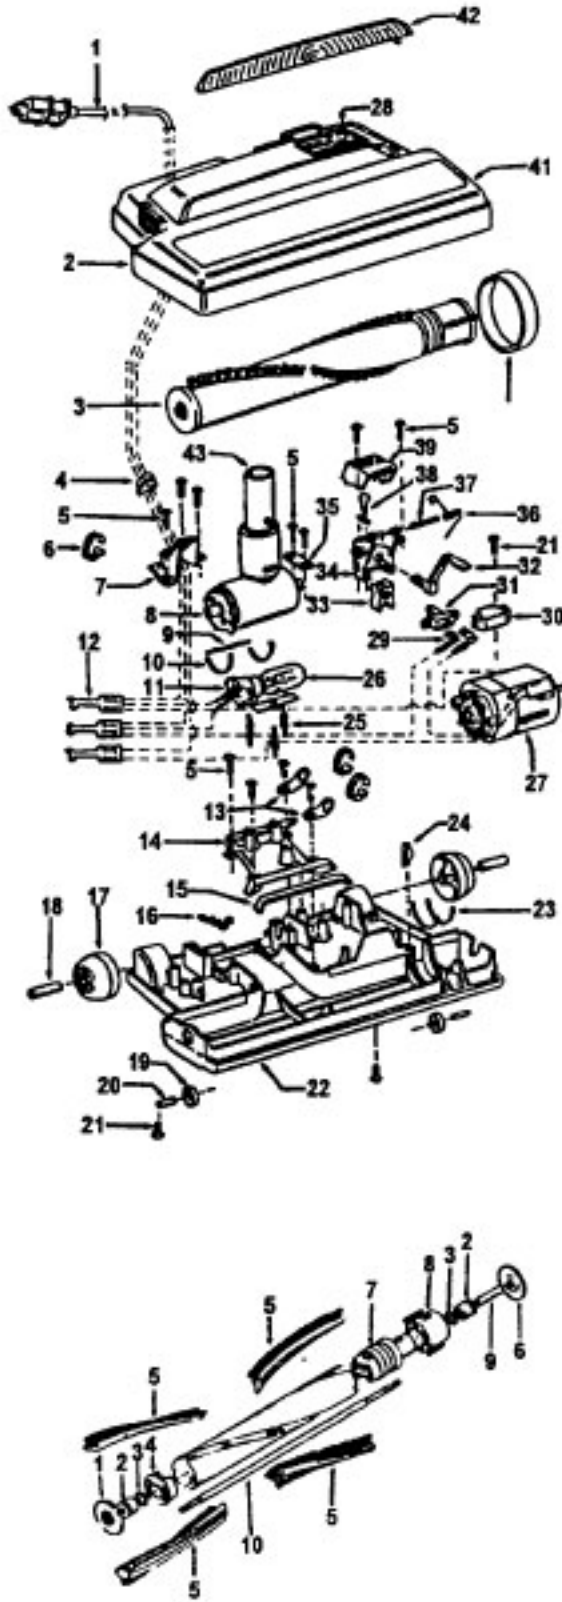

Power Nozzle - + 48438237 ABA

Ref. No.	Part No.	Description
1	46521021	Cord
2	36231145	Furniture Guard - ABA - S3595
	36231146	Furniture Guard - NAA - S3605
3	48416030	Agitator - 4B
4	163768	Strain Relief Bushing
5	21447041	Screw
6	27479307	Wire Tie
7	36131067	Retainer Housing - AG
8	43461021	Nozzle Connector - AG
9	34112005	Seal
10	34337003	Seal
11	47171009	Lamp Socket
12	18972	Insulated Terminal
13	45517	Wire Holder
14	42256098	Duct Cover
15	34123017	Seal
16	35276001	Detent Spring
17	32175025	Wheel - AG
18	31523005	Wheel Shaft
19	32761001	Wheel
20	31522004	Wheel Shaft
21	21447007	Screw
22	42246121	Base Plate Assm. (Incl. Items 17,18,19,20,23,24)
23	34337004	Lower Seal
	34378010	Upper Seal
24	13261AY	Rib shoe
25	36218005	Grommet
26	27317307	Dirt Finder Bulb - 15W
27	43177063	Motor Assm.
28	51865018	Indicator Lens
29	27666702	Terminal
30	37258082	Terminal Shield
31	281770KD	Switch
32	51151053	Indicator - PH
33	34361001	Switch Actuator
34	42262032	Housing
35	36131017	Retainer
36	38353007	Torsion Spring
37	31523006	Pivot Pin
38	38458002	Depressor
39	38433083	Switch Pedal - ABB - S3595
	38433084	Switch Pedal - NAA - S3605
40	38528011	Belt
41	42252254	Nozzle Body - ABA - S3595
	42252253	Nozzle Body - AAY - S3605
42	39383060	Lens
43	43457037	Swivel Tube - AG

Agitator 48416030

1	48495AY	Thread Guard
2	43267002	Bearing
3	21347003	Washer
4	36422001	End
5	48445017	Agitator Brush
6	41435018	Thread Guard
7	38537008	End Pulley
8	48418001	Brush Ring
9	31722019	Spacer
10	32724005	Shaft