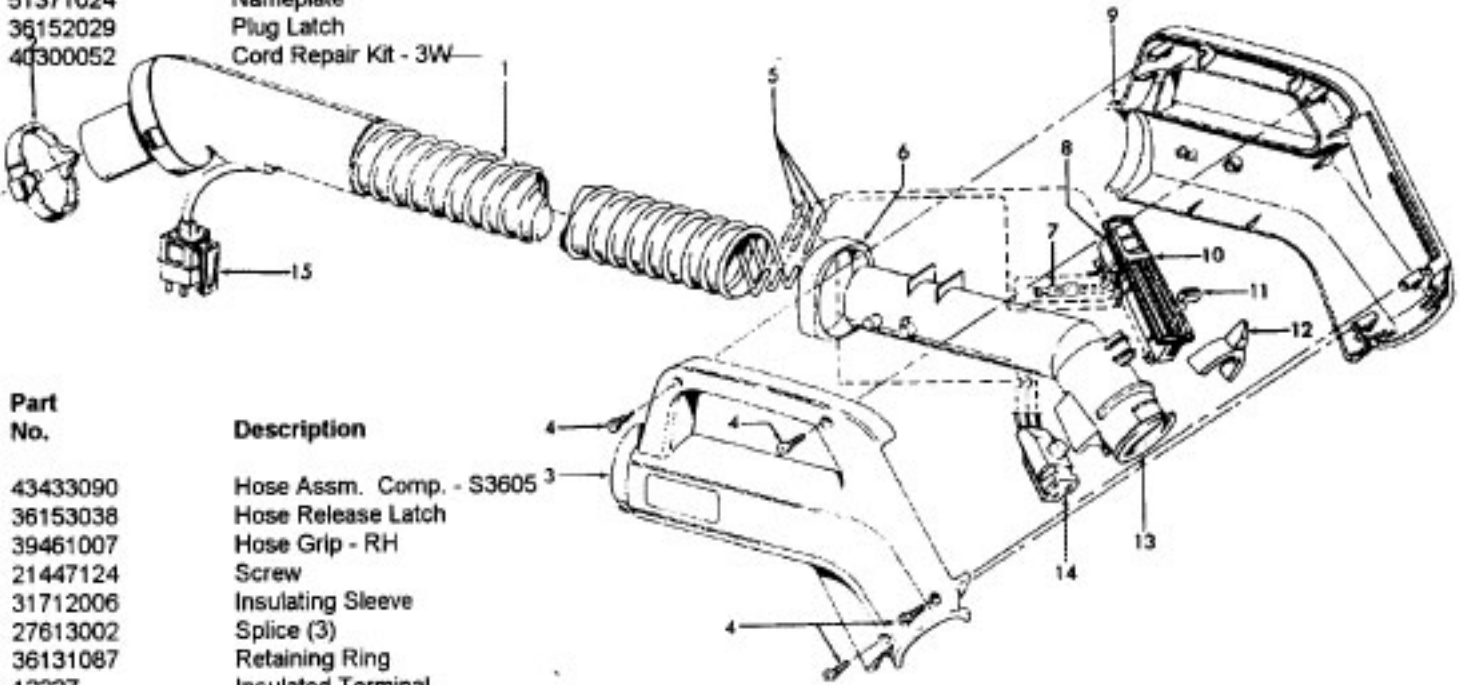

**Agitator 48416030**

1	48495AY	Thread Guard
2	43267002	Bearing
3	21347003	Washer
4	36422001	End
5	48445017	Agitator Brush
6	41435018	Thread Guard
7	38537008	End Pulley
8	48418001	Brush Ring
9	31722019	Spacer
10	32724005	Shaft

# Hose Assembly

Models S3595, S3605

Ref. No.	Part No.	Description
1	43433091	Hose Assm. - Comp. - S3595
2	36153038	Hose Release Latch
3	39461007	Hose Grip - RH
4	21447124	Screw
5	31712006	Insulating Sleeve
	27613002	Splice (3)
6	36131087	Retaining Ring
7	12227	Insulated Terminal
8	28161053	Switch
9	39461008	Hose Grip - LH
10	47561009	Grip Control Panel Assm. (incl. Items 8,14)
11	36153029	Latch Ring
12	38646034	Inner Tube
13	46325030	Connector
14	51371024	Nameplate
15	36152029	Plug Latch
	40300052	Cord Repair Kit - 3W