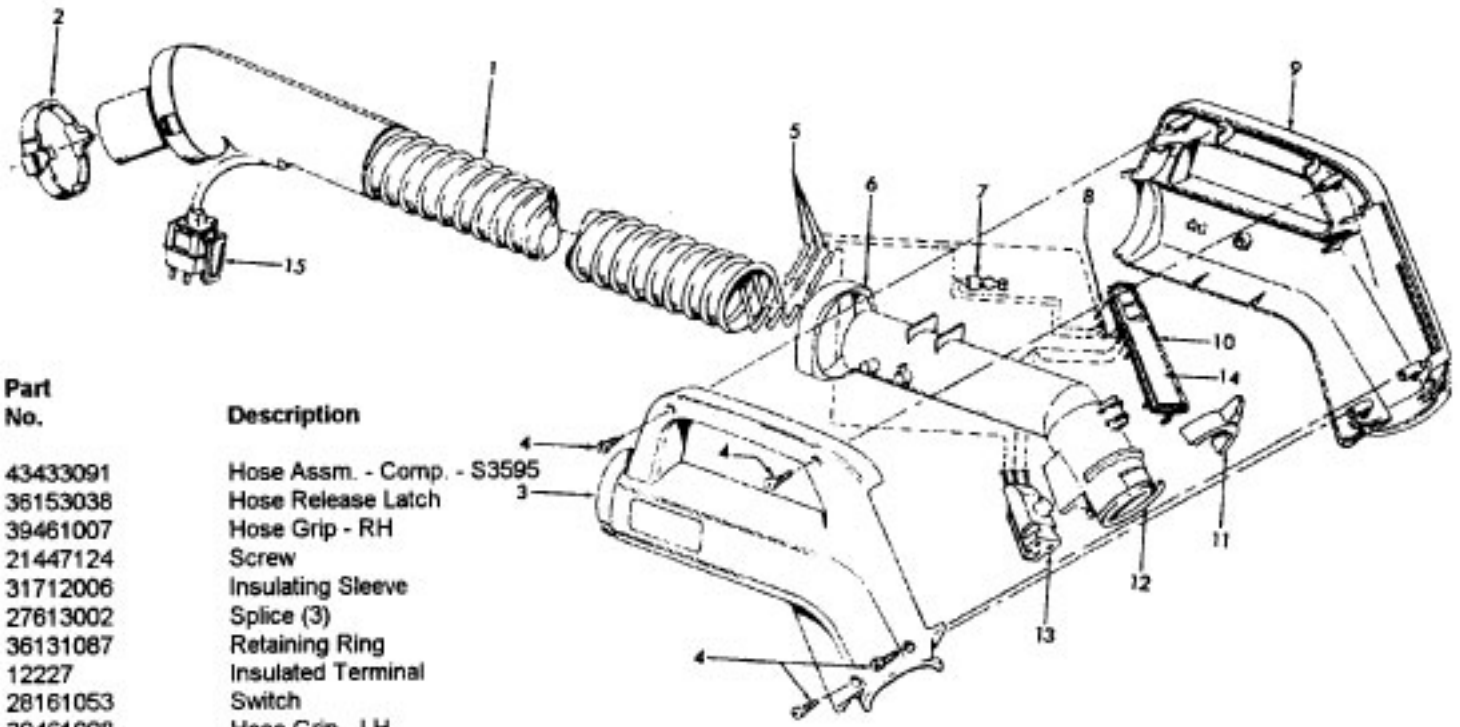

Hose Assembly

Models S3595, S3605

Ref. No.	Part No.	Description
1	43433091	Hose Assm. - Comp. - S3595
2	36153038	Hose Release Latch
3	39461007	Hose Grip - RH
4	21447124	Screw
5	31712006	Insulating Sleeve
	27613002	Splice (3)
6	36131087	Retaining Ring
7	12227	Insulated Terminal
8	28161053	Switch
9	39461008	Hose Grip - LH
10	47561009	Grip Control Panel Assm. (incl. Items 8,14)
11	36153029	Latch Ring
12	38646034	Inner Tube
13	46325030	Connector
14	51371024	Nameplate
15	36152029	Plug Latch
	40300052	Cord Repair Kit - 3W