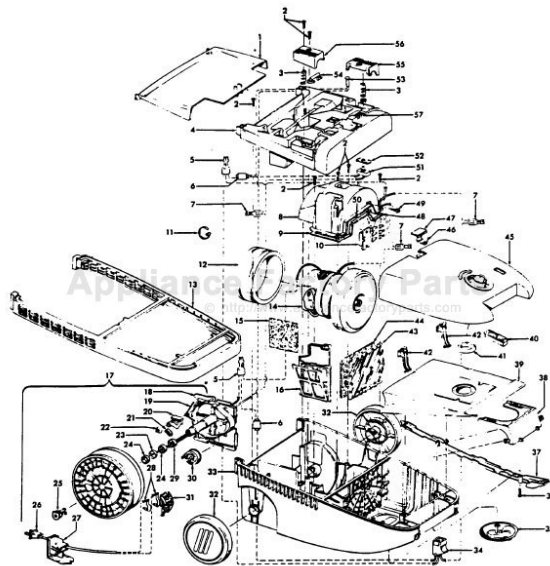

# HOOVER S3605 Owner's Manual

[Shop genuine replacement parts for HOOVER S3605](#)

[Find Your HOOVER Vacuum Cleaner Parts - Select From 1456 Models](#)

----- Manual continues below part list -----