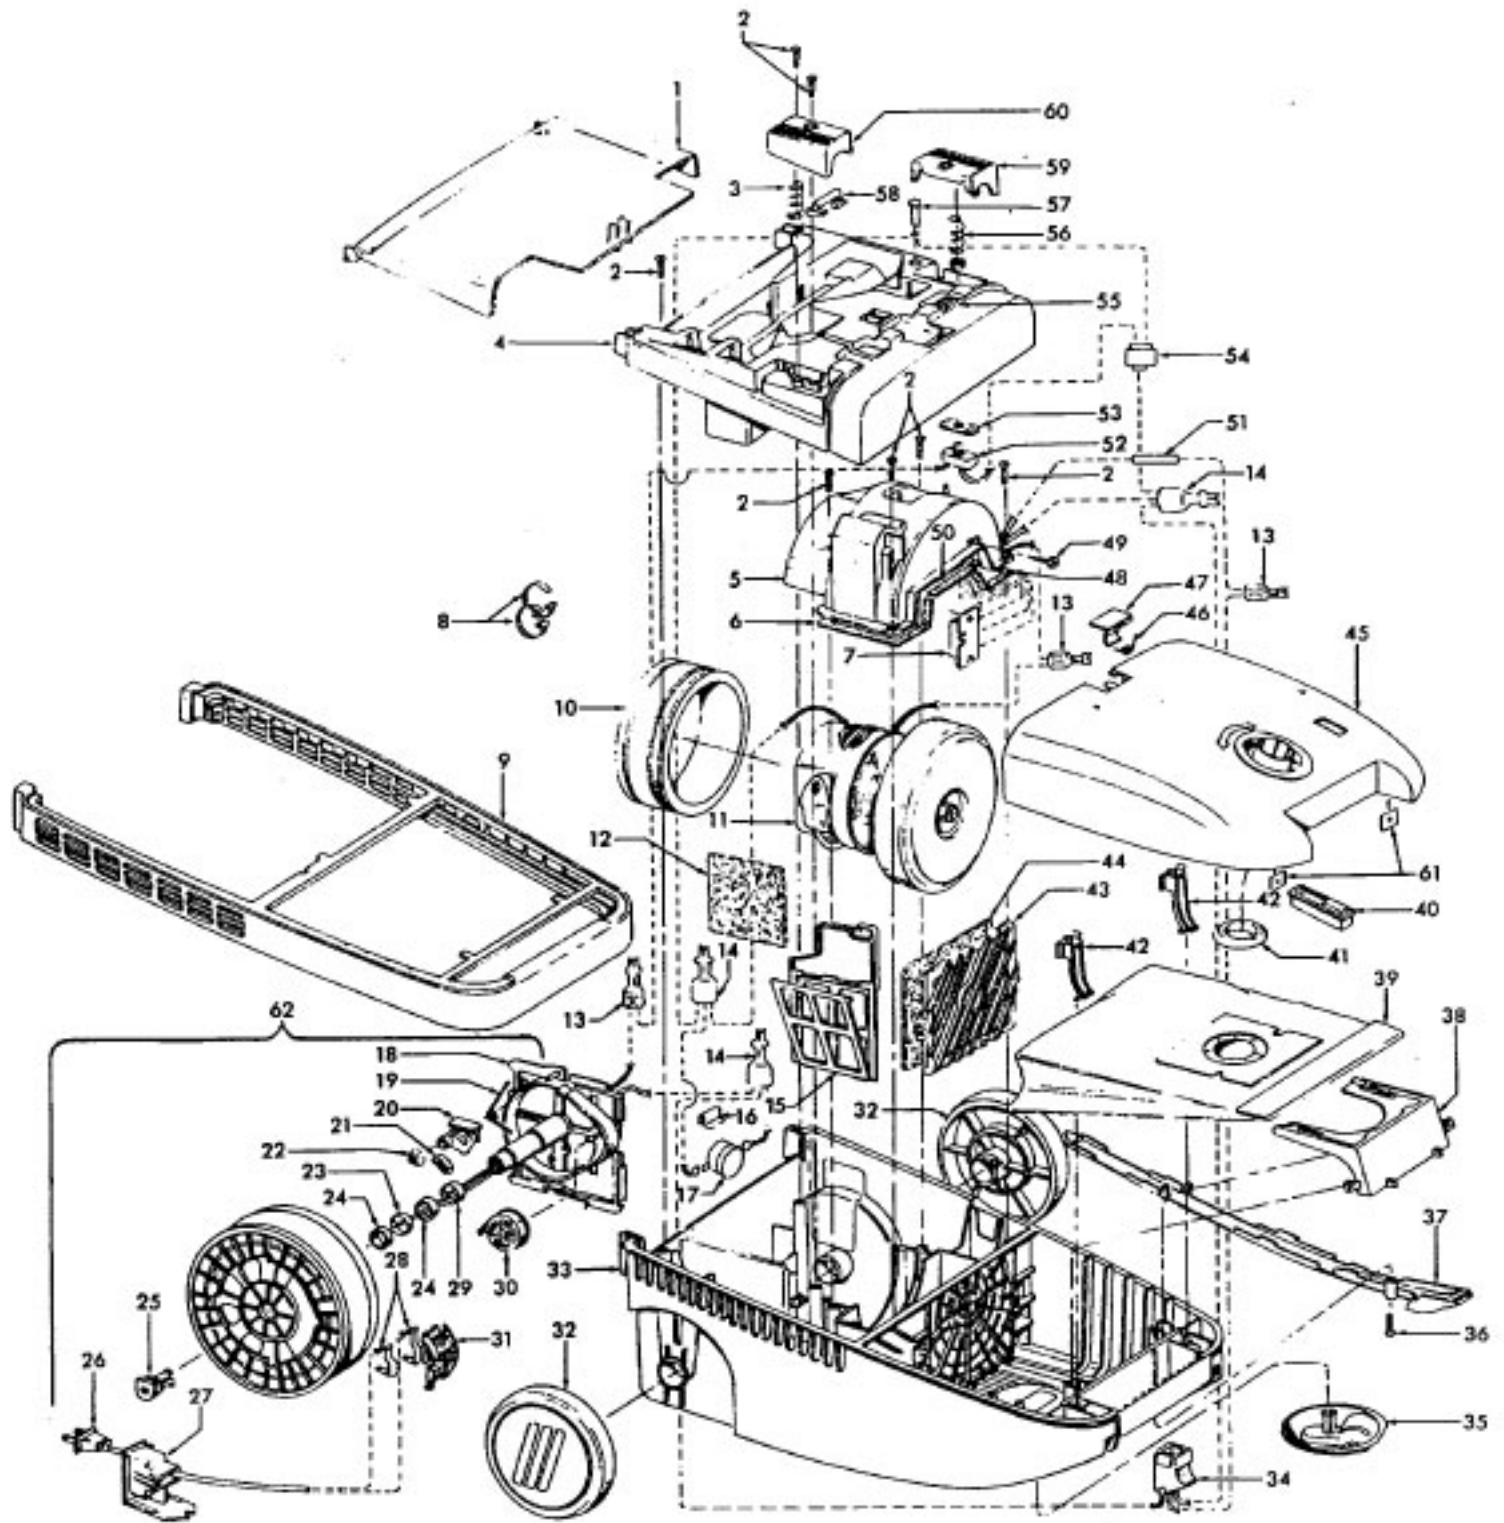

PowerMAX

Ref. No.	Part No.	Description
1	37215180	Tool Lid - AAN
2	21447217	Screw (7)
3	38314024	Spring - FW
4	41426130	Motor Cover - AG (Incl. Items 3,58,60)
	41426107	Motor Cover - ABM - S3611 (incl. Items 3, 58, 60)
	41426134	Motor Cover - ABM - S3620 (Inc. items 3, 58, 60)
5	41312048	Motor Retainer Assem. (Incl. Items 6,7,48,49,50,51)
6	34633003	Retainer Seal - RH
7		Included w/Item 5
8	27479307	Lead Wire Tie
9	36235083	Furniture Guard - ABR
	36235069	Furniture Guard - AG - S3620
10	36322031	Motor Mount
11	43576116	Motor Assem. (P-235)
	43576186	Motor - S3611
	43576184	Motor - S3620 (P-266)
12	34174012	Exhaust Filter
13	12227	Insulated Terminal (2)
14	18972	Insulated Terminal (2)
15	38769019	Exhaust Filter Cassette - AAU
16	21378160	Retaining Clip - S3611, S3615
17	28382035	Thermal Protector - S3611, S3615
18	N/A	Cord Reel Support - BZ
19	N/A	Torsion Spring - FW
20	N/A	Brake Lever Assem. - AAP
21	N/A	Brake Pad
22	N/A	Push Nut
23	N/A	Slip Ring Assem. - White
24	N/A	Spacer - BZ (2)
25	N/A	Retainer - AG
26	46383288	Attachment Cord Assem. - AG
27	36218018	Ferrule - AG
28	N/A	Contact Spring (2)
29	N/A	Slip Ring Assem. - Black
30	N/A	Spool & Spring Assem.
31	N/A	Brush Holder
32	38522065	Wheel - AG (2)
33	42215059	Main Body Assem. - AG (Incl. Items 9,16,17,34,36,37)
	42215089	Main Body Assem. - S3611 (Incl. Items 9, 16, 17, 34, 36, 37)
	42215062	Main Body Assem. - ABM - S3620 (Inc. items 9, 34, 37)
34	46526015	Receptacle Assem. - AG
35	41432040	Wheel Carrier Assem. - AG
36	21434288	Screw - Self Tapping
37	36218020	Cord Channel Cover - AG
38	36424010	Bag Collar Support - AG
39	4010100S	Throw Away Bag Assem. - Micro Filtration
40	51151027	Bag Indicator Assem. Comp. - JM/CP
	51151010	Bag Indicator Assem. Comp. - S3620
41	36424012	Bag Collar Seal - AG
42	36151027	Bag Lid Hinge (2)
43	37944005	Filter Retainer - AG
44	38765009	Secondary Filter