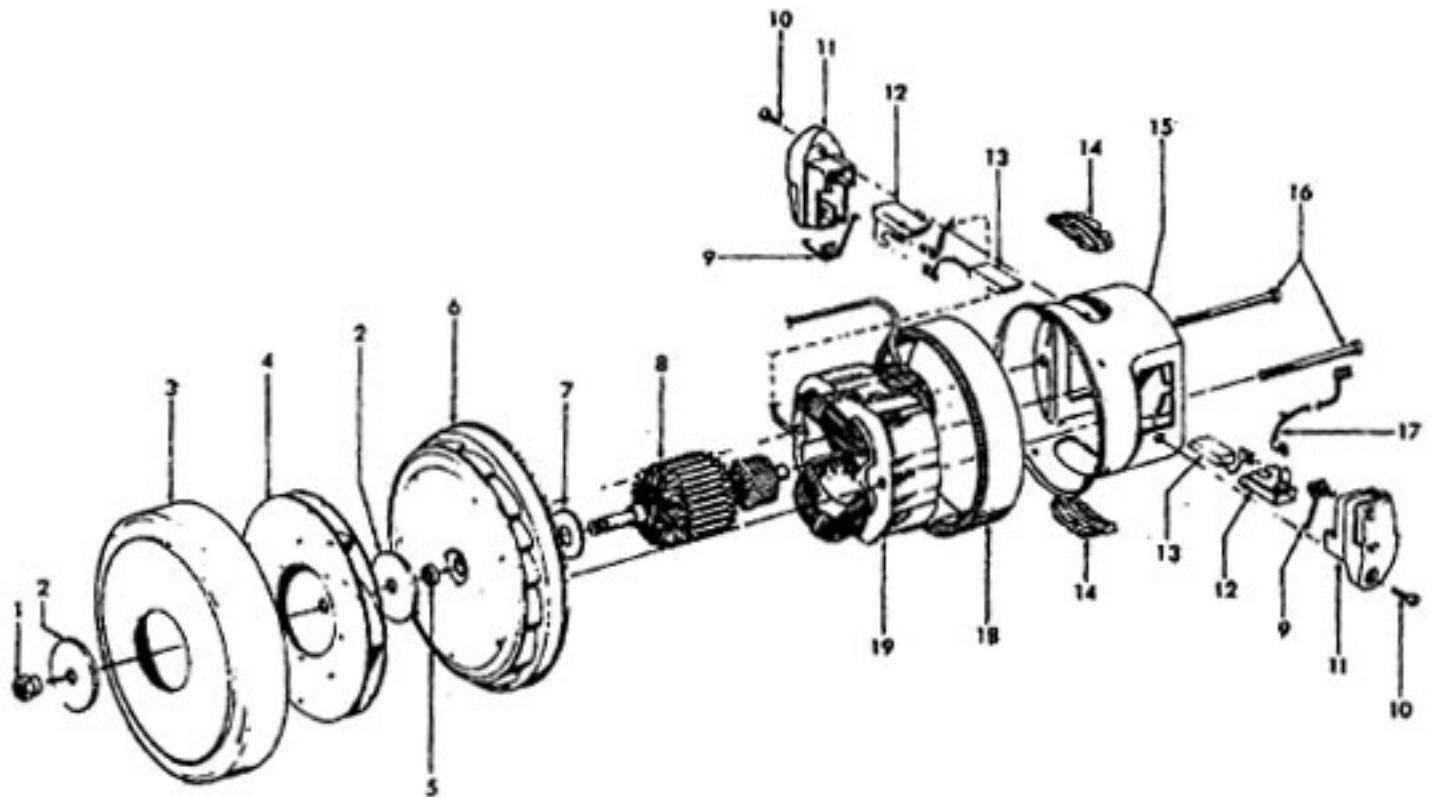

Motor Assembly

Ref. No.	Part No.	Description
	43576161	+ Motor Assem.
1	12028	+ Nut
2	21312774	+ Washer - FW (2)
3	37196085	Fan Cover
4	43551008	Fan
5	31148011	Bearing Spacer
6	43551030	Diffuser Assem. Comp.
7	N/A	
8	44765220	Armature Assem.

Ref. No.	Part No.	Description
9	38353004	Spring (2)
10	21429406	+ Screw (2)
11	168038AG	Brush Carrier (2)
12	188506	Brush Holder (2)
13	167679	Motor Brush Assem. (2)
14	169702BZ	+ Bushing (2)
15	42193025	Motor Housing Assem.
16	21447222	+ Field Lamination Bolt (2)
17	46176001	Lead Wire Assem.
18	36322031	Motor Gasket
19	45311048	Field Assem.