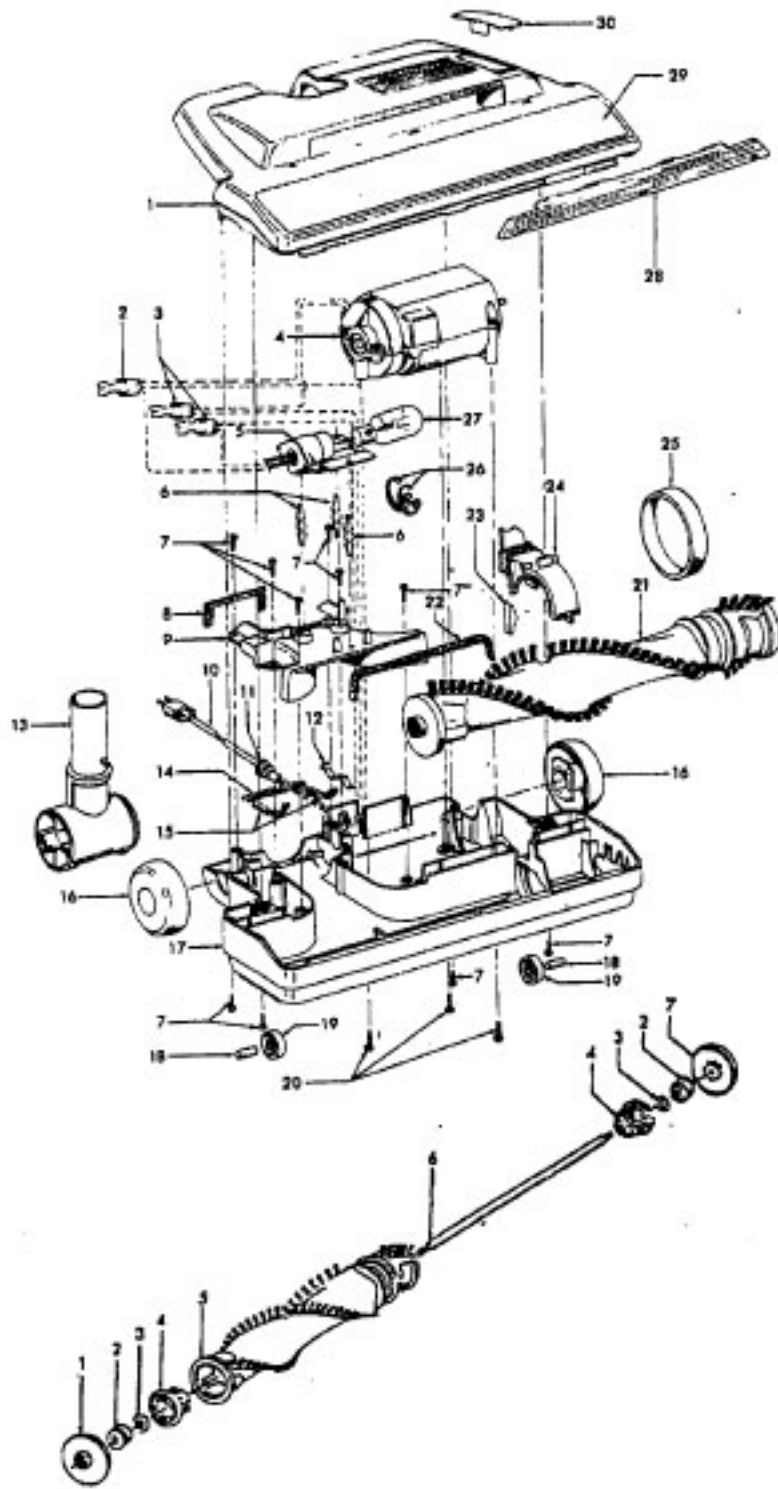

Powernozzle -

48438265 ABR - S3601
48438090 ABY - S3607
48438054 ABM - S3611
48438266 AG - S3614

48438051 AAY- S3603-040, S3603
48438047 ABM - S3609
48438064 AG - S3613
48438267 ADJ - S3606

48438048 - AG S3610, S3615
48438082 ABM - S3620
48438274 - AG - S3612

Ref. No.	Part No	Description
1	42252344	Nozzle Body Assem. - S3603, S3603-040 (incl. Items 28,29,30)
	42252345	Nozzle Body Assem. - S3609 (incl. Items 28,29,30)
	42252346	Nozzle Body Assem. - AG -S3611, S3612, S3613, S3615, S3620 (incl. Items 28,29,30)
	N/A	Nozzle Body Assem. - S3601,S3607, S3610, S3614 use 42252346
	37241163	Nozzle Body Assem. - S3606 (Incl. It. 28, 29, 30)
2	18972	Insulated Terminal
3	12227	Insulated Terminal (2)
4	43177082	Motor Assem. Comp.
5	47171020	Dirt Finder Socket Assem.
6	36218016	Isolation Grommet - AG (3)
7	21447003	Screw - Self Tapping (10)
8	34253018	Rear Seal
9	42256099	Duct Cover Assem. (Incl. Items 5,6,8,22)
10	46521021	Cord Assem. - 3W - AG
	46321009	Cord Assem. - 2W - S3601, S3607, S3614 S3612
11	163768	Strain Relief Bushing
12	35276008	Detent Spring
13	43482108	Nozzle Conn. Assem. - AG
14	34112007	Seal
15	34122014	Seal (2)
16	43244043	Wheel Assem. AG (2)
17	42246114	Base Plate Assem. - ABR (Incl. Items 18,19)
	42246115	Base Plate Assem. - AG (Incl. Items 18, 19)
18	31522004	Wheel Shaft - AY (2)
19	32781001	Wheel - AG (2)
20	21479801	Screw - Self Tapping (3)
21	48414081	Agitator Assem. Comp.
22	34123039	Duct Cover Seal
23	13261AY	Rug Nozzle Rib Shoe
24	36923008	Belt Guard
25	38528011	Belt
26	27479307	Lead Wire Tie
27	27317307	Dirt Finder Lamp
28	39383106	Dirt Finder Lens - AAN
29	52125135	Nameplate
	52125141	Nameplate - S3603-040, S3610, S3611 S3620, S3606
	52125149	Nameplate - S3614
	N/A	Nameplate - S3613
	N/A	Nameplate - S3612
30	48111010	Belt Lens
	39383096	Belt lens Cover - S3606

ITEMS NOT ILLUSTRATED

	39385007	Reflector
Agitator 48414081		
1	36423016	Thread Guard - RH
2	43267002	Agitator Bearing Assem. (2)
3	21347003	Conical Washer (2)
4	36422022	Agitator End (2)
5	N/A	Agitator Body
6	32724013	Agitator Shaft
7	36423017	Thread Guard - LH - AG