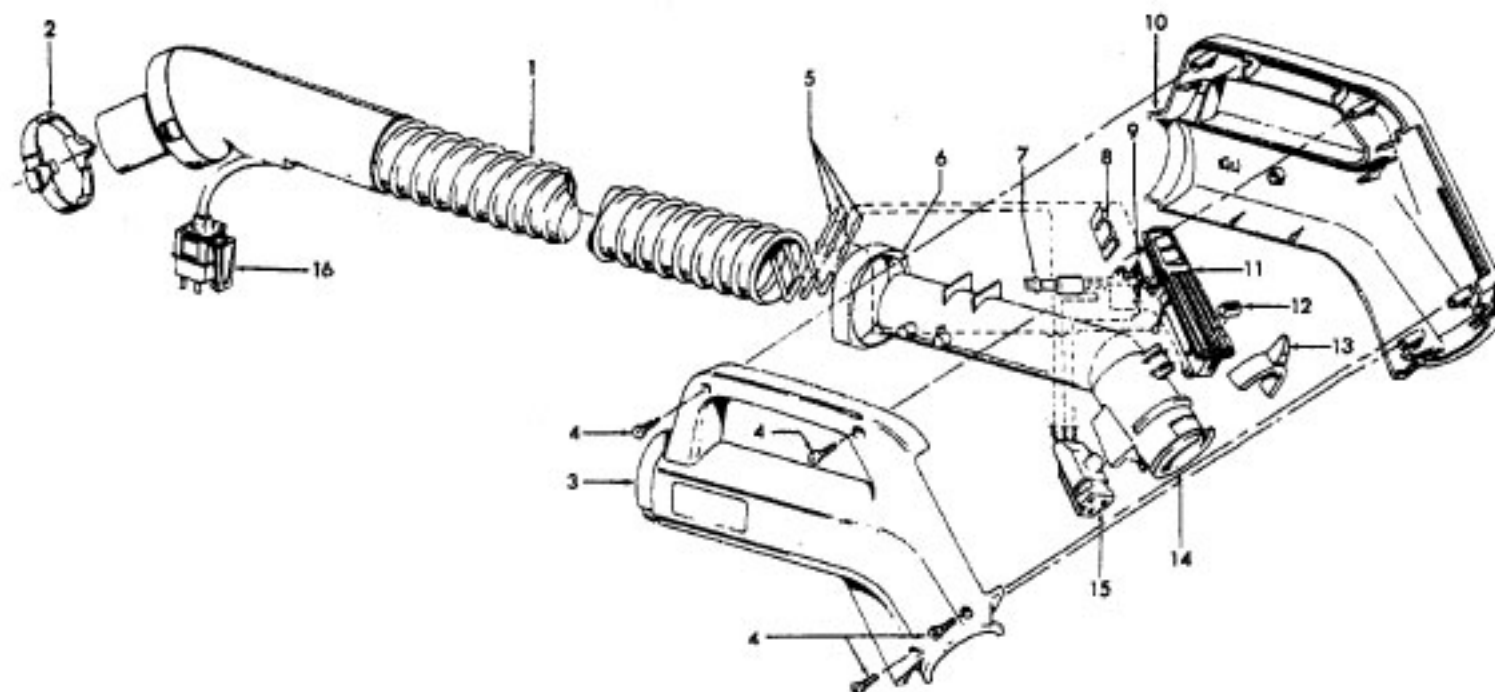

Hose Assembly - PowerMAX
Hose Assembly - WindTunnel Ultra Canister

Model S3611, S3615, S3620
Model S3649, S3655, S3661

Ref. No.	Part No.	Description
	43433119	Hose Assem. 3W (Replaced 43433115)
2	36153038	Hose Release Latch
3	39461016	Hose Grip - RH - ABR
	39461018	Hose Grip - RH - AG - S3620, S3655, S3661
4	21447124	Screw - Self Tapping (4)
5	27613002	Splice (3)
	31712006	Insulating Sleeve (3)
6	36131087	Retaining Ring - ABR
7	18972	Insulated Terminal
8	36913030	Insulator
9	28267001	Switch
10	39461015	Hose Grip - LH - ABR
	39461017	Hose Grip - LH - AG - S3620, S3655, S3661
11	47551014	Grip Control Panel Assem. (incl. Items 9,12)
	51438003	Nameplate - Grip Control Panel
12	38421041	Button - AAU
13	36153029	Latch Ring - AG
14	38646034	Inner Tube - AG
15	46526004	Connector
16	36152029	Plug Latch - AG
	40300052	Cord Repair Kit - 3W