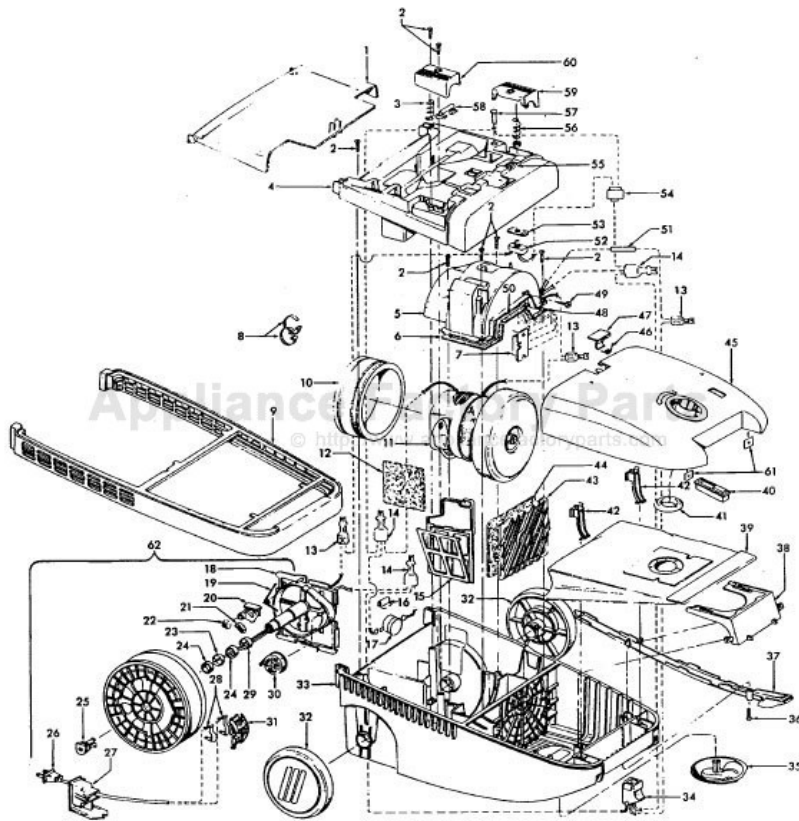

[Find Your HOOVER Vacuum Cleaner Parts - Select From 1456 Models](#)

----- Manual continues below part list -----