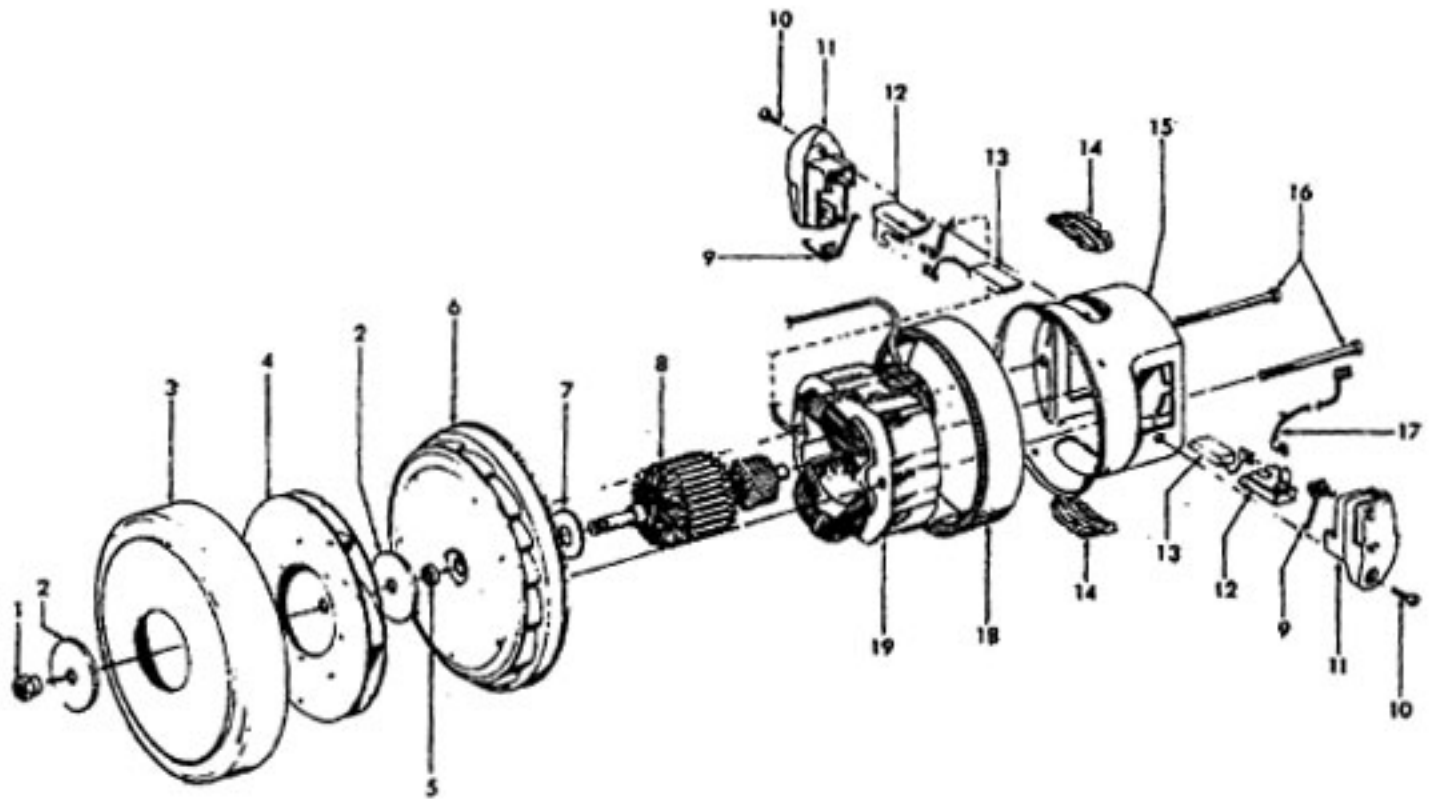

Motor Assembly

Ref. No.	Part No.	Description
	43576161	+ Motor Assem.
1	12028	+ Nut
2	21312774	+ Washer - FW (2)
3	37196085	Fan Cover
4	43551008	Fan
5	31148011	Bearing Spacer
6	43551030	Diffuser Assem. Comp.
7	N/A	
8	44765220	Armature Assem.

Ref. No.	Part No.	Description
9	38353004	Spring (2)
10	21429406	+ Screw (2)
11	168038AG	Brush Carrier (2)
12	188506	Brush Holder (2)
13	167679	Motor Brush Assem. (2)
14	169702BZ	+ Bushing (2)
15	42193025	Motor Housing Assem.
16	21447222	+ Field Lamination Bolt (2)
17	46176001	Lead Wire Assem.
18	36322031	Motor Gasket
19	45311048	Field Assem.