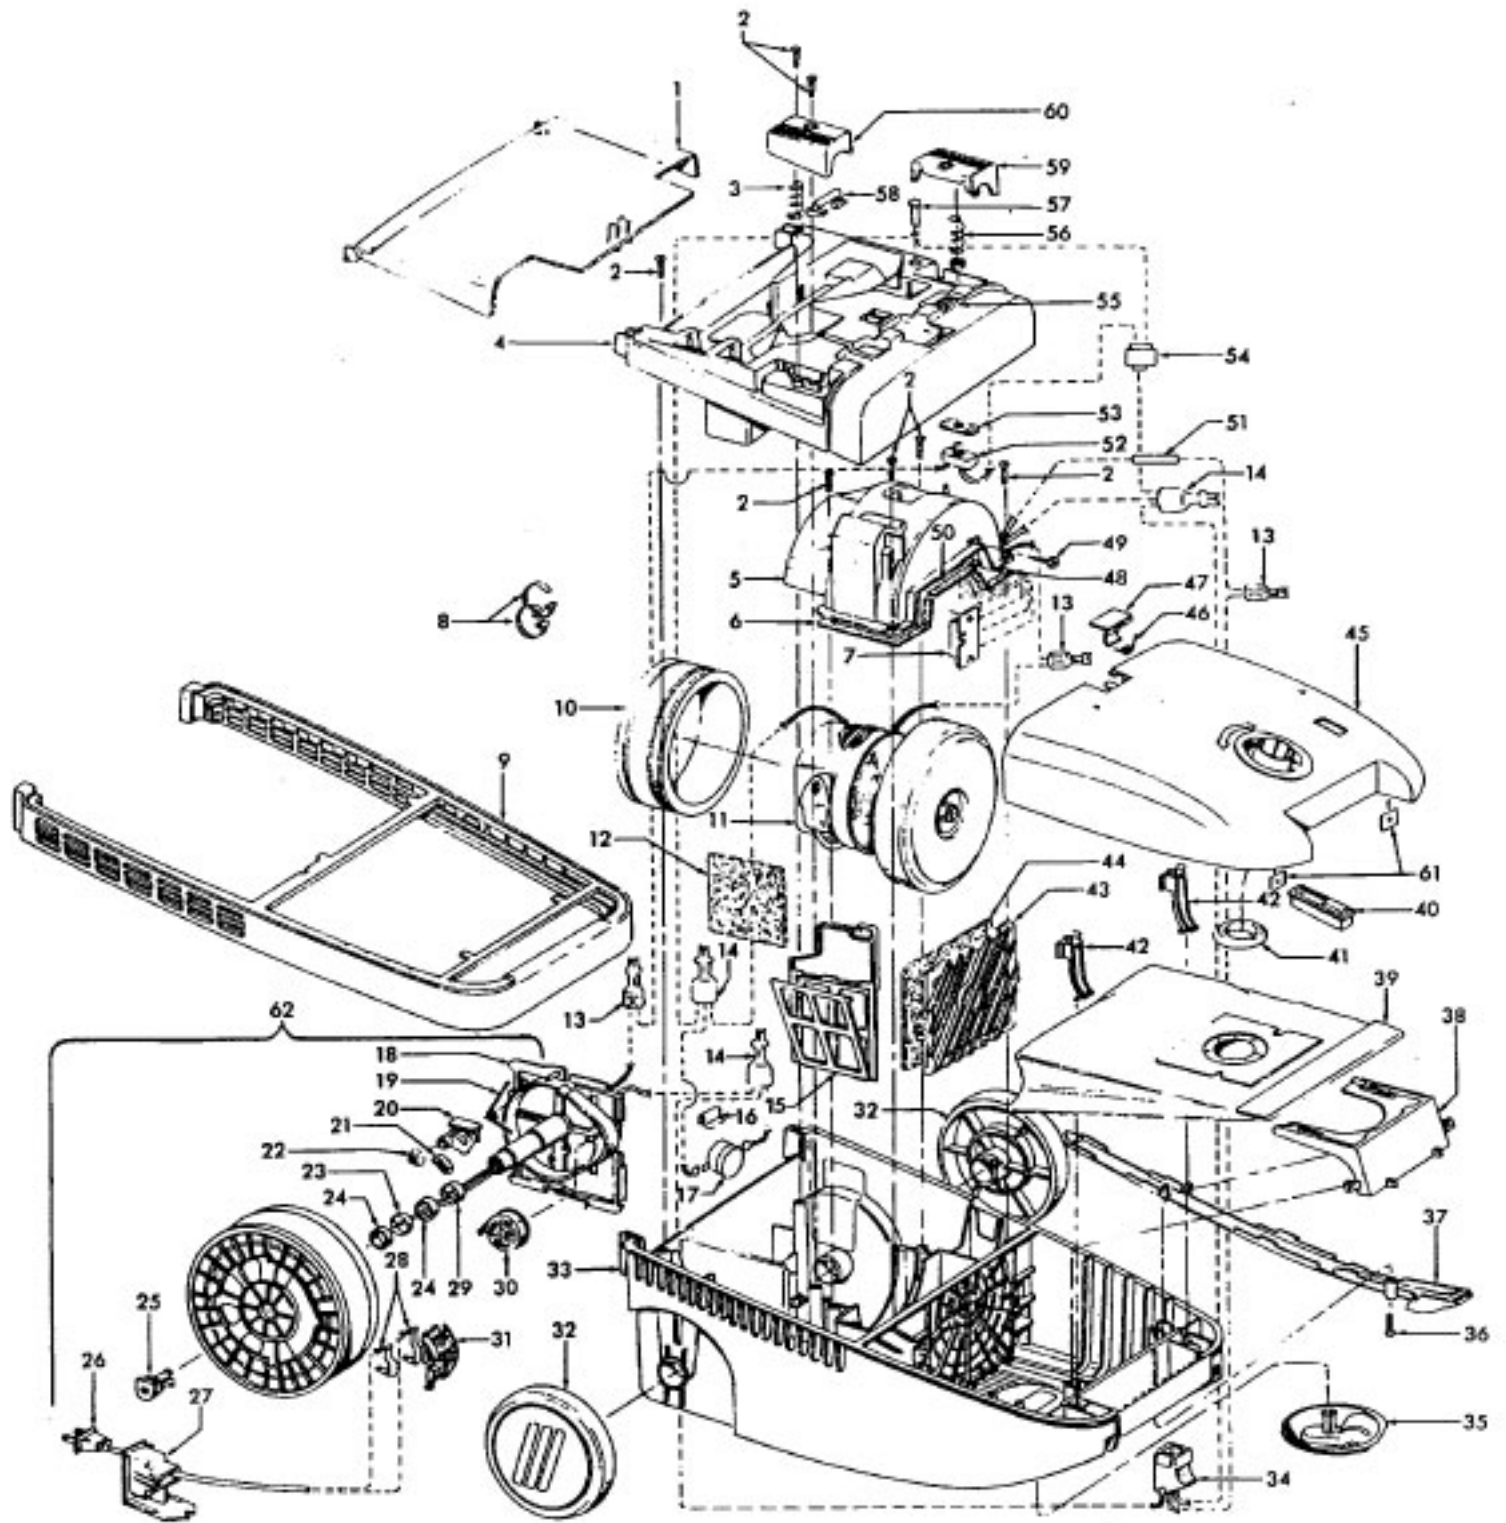

PowerMAX

Ref. No.	Part No.	Description
1	37215180	Tool Lid - AAN
2	21447217	Screw (7)
3	38314024	Spring - FW
4	41426130	Motor Cover - AG (Incl. Items 3,58,60)
	41426107	Motor Cover - ABM - S3611 (incl. Items 3, 58, 60)
	41426134	Motor Cover - ABM - S3620 (Inc. items 3, 58, 60)
5	41312048	Motor Retainer Assem. (Incl. Items 6,7,48,49,50,51)
6	34633003	Retainer Seal - RH
7		Included w/Item 5
8	27479307	Lead Wire Tie
9	36235083	Furniture Guard - ABR
	36235069	Furniture Guard - AG - S3620
10	36322031	Motor Mount
11	43576116	Motor Assem. (P-235)
	43576186	Motor - S3611
	43576184	Motor - S3620 (P-266)
12	34174012	Exhaust Filter
13	12227	Insulated Terminal (2)
14	18972	Insulated Terminal (2)
15	38769019	Exhaust Filter Cassette - AAU
16	21378160	Retaining Clip - S3611, S3615
17	28382035	Thermal Protector - S3611, S3615
18	N/A	Cord Reel Support - BZ
19	N/A	Torsion Spring - FW
20	N/A	Brake Lever Assem. - AAP
21	N/A	Brake Pad
22	N/A	Push Nut
23	N/A	Slip Ring Assem. - White
24	N/A	Spacer - BZ (2)
25	N/A	Retainer - AG
26	46383288	Attachment Cord Assem. - AG
27	36218018	Ferrule - AG
28	N/A	Contact Spring (2)
29	N/A	Slip Ring Assem. - Black
30	N/A	Spool & Spring Assem.
31	N/A	Brush Holder
32	38522065	Wheel - AG (2)
33	42215059	Main Body Assem. - AG (Incl. Items 9,16,17,34,36,37)
	42215089	Main Body Assem. - S3611 (Incl. Items 9, 16, 17, 34, 36, 37)
	42215062	Main Body Assem. - ABM - S3620 (Inc. items 9, 34, 37)
34	46526015	Receptacle Assem. - AG
35	41432040	Wheel Carrier Assem. - AG
36	21434288	Screw - Self Tapping
37	36218020	Cord Channel Cover - AG
38	36424010	Bag Collar Support - AG
39	4010100S	Throw Away Bag Assem. - Micro Filtration
40	51151027	Bag Indicator Assem. Comp. - JM/CP
	51151010	Bag Indicator Assem. Comp. - S3620
41	36424012	Bag Collar Seal - AG
42	36151027	Bag Lid Hinge (2)
43	37944005	Filter Retainer - AG
44	38765009	Secondary Filter