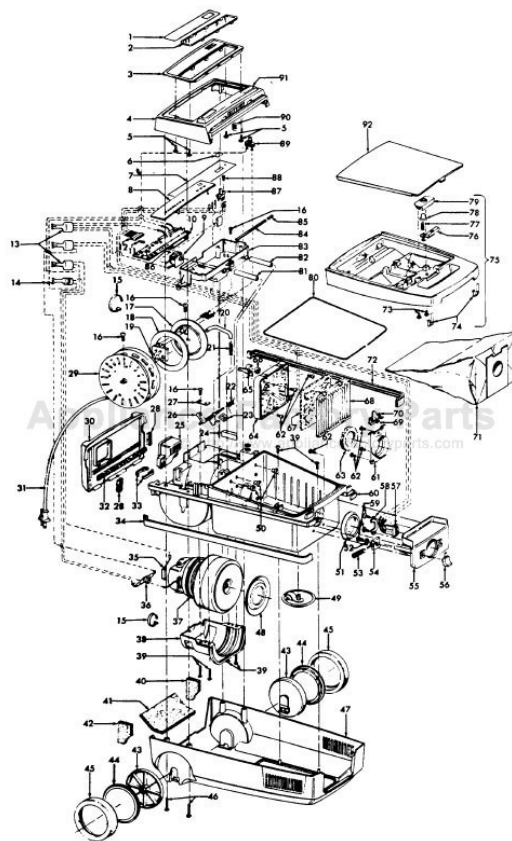

[Find Your HOOVER Vacuum Cleaner Parts - Select From 1456 Models](#)

----- Manual continues below part list -----