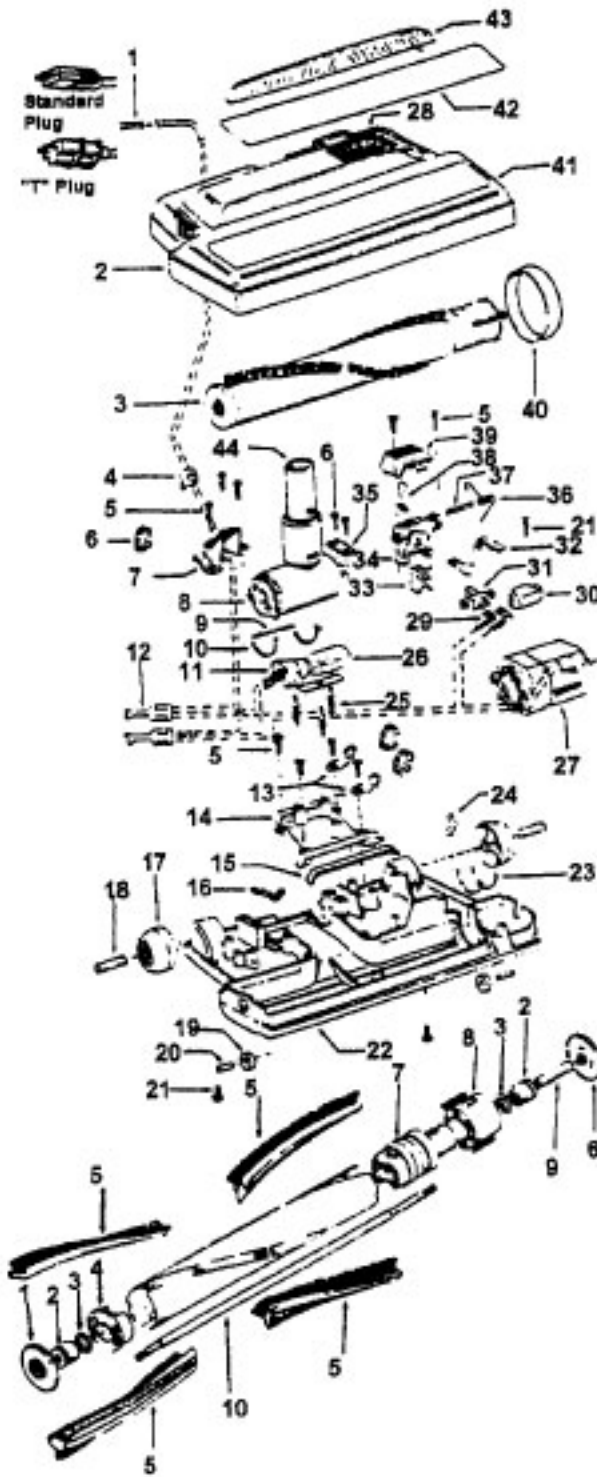

Power Nozzle 48438112 + (Use 48438044)
48438124 - ABB, 48438126 - ABB
48438226 - AG T - Plug,
48438044 - AG - Standard Plug

Model S3277, S3277-040, S3279,
S3491, S3493, S3623, S3625

Agitator 48416030

1	48495AY	Bearing
2	43267002	Bearing
3	21347003	Washer
4	36422001	End
5	48445017	Agitator Brush
6	41435018	Thread Guard
7	38537008	End Pulley
8	48418001	Brush Ring
9	31722019	Spacer
10	32724005	Shaft

Ref. No.	Part No.	Description
1	46321088	Cord - AG - Standard Plug
	46321009	Cord - S3625
2	36231103	Furniture Guard - MS - S3277, S3277-040, S3279
	36231096	Furniture Guard - MY
3	48416030	Agitator - 4B
4	163768	Strain Relief
5	21447041	Screw
6	27479307	Wire Tie
7	36131044	Retainer Housing - MP
	36131067	Retainer Housing - AG - S3491, S3493, S3623, S3625
8	43461021	Nozzle Connector - AG (Incl. Item 44)
9	34112005	Seal
10	34337003	Seal
11	47171009	Lamp Socket
12	18972	Insulated Terminal (3 Wire)
13	45517	Wire Holder
14	42256098	Dust Cover
15	34123017	Seal
16	35276001	Detent Spring
17	32175025	Wheel - AG
18	31523005	Wheel Shaft
19	32761001	Wheel
20	31522004	Wheel Shaft
21	21447007	Screw
22	42246121	Base Plate Assm. (incl. Items 17,18,19,20,23,24)
23	34337004	Lower Seal
24	13261AY	Rib Shoe
25	36218005	Grommet
26	27317307	Lamp - 15
27	43177073	Motor
28	51865002	Indicator Lens
	51865018	Indicator Lens
29	27666702	Terminal
30	37258082	Shield
31	281770KD	Switch
32	51151053	Indicator - PH
33	34361001	Switch Actuator
34	42262032	Housing
35	36131017	Retainer
36	38353007	Torsion Spring
37	31523006	Pivot Pin
38	38458002	Depressor
39	38433054	Switch Pedal - MR
	38433067	Switch Pedal - MW - S3491, S3493, S3623, S3625
40	38528011	Belt
41	42252189	Nozzle Body-AG - (Incl. Items 2,43)
42	52125092	Nameplate - S3277, S3279
	52125114	Nameplate - S3277-040, S3491, 4393
	52125133	Nameplate - S3623, S3625
43	39383060	Lens
44	43457037	Swivel Tube - AG