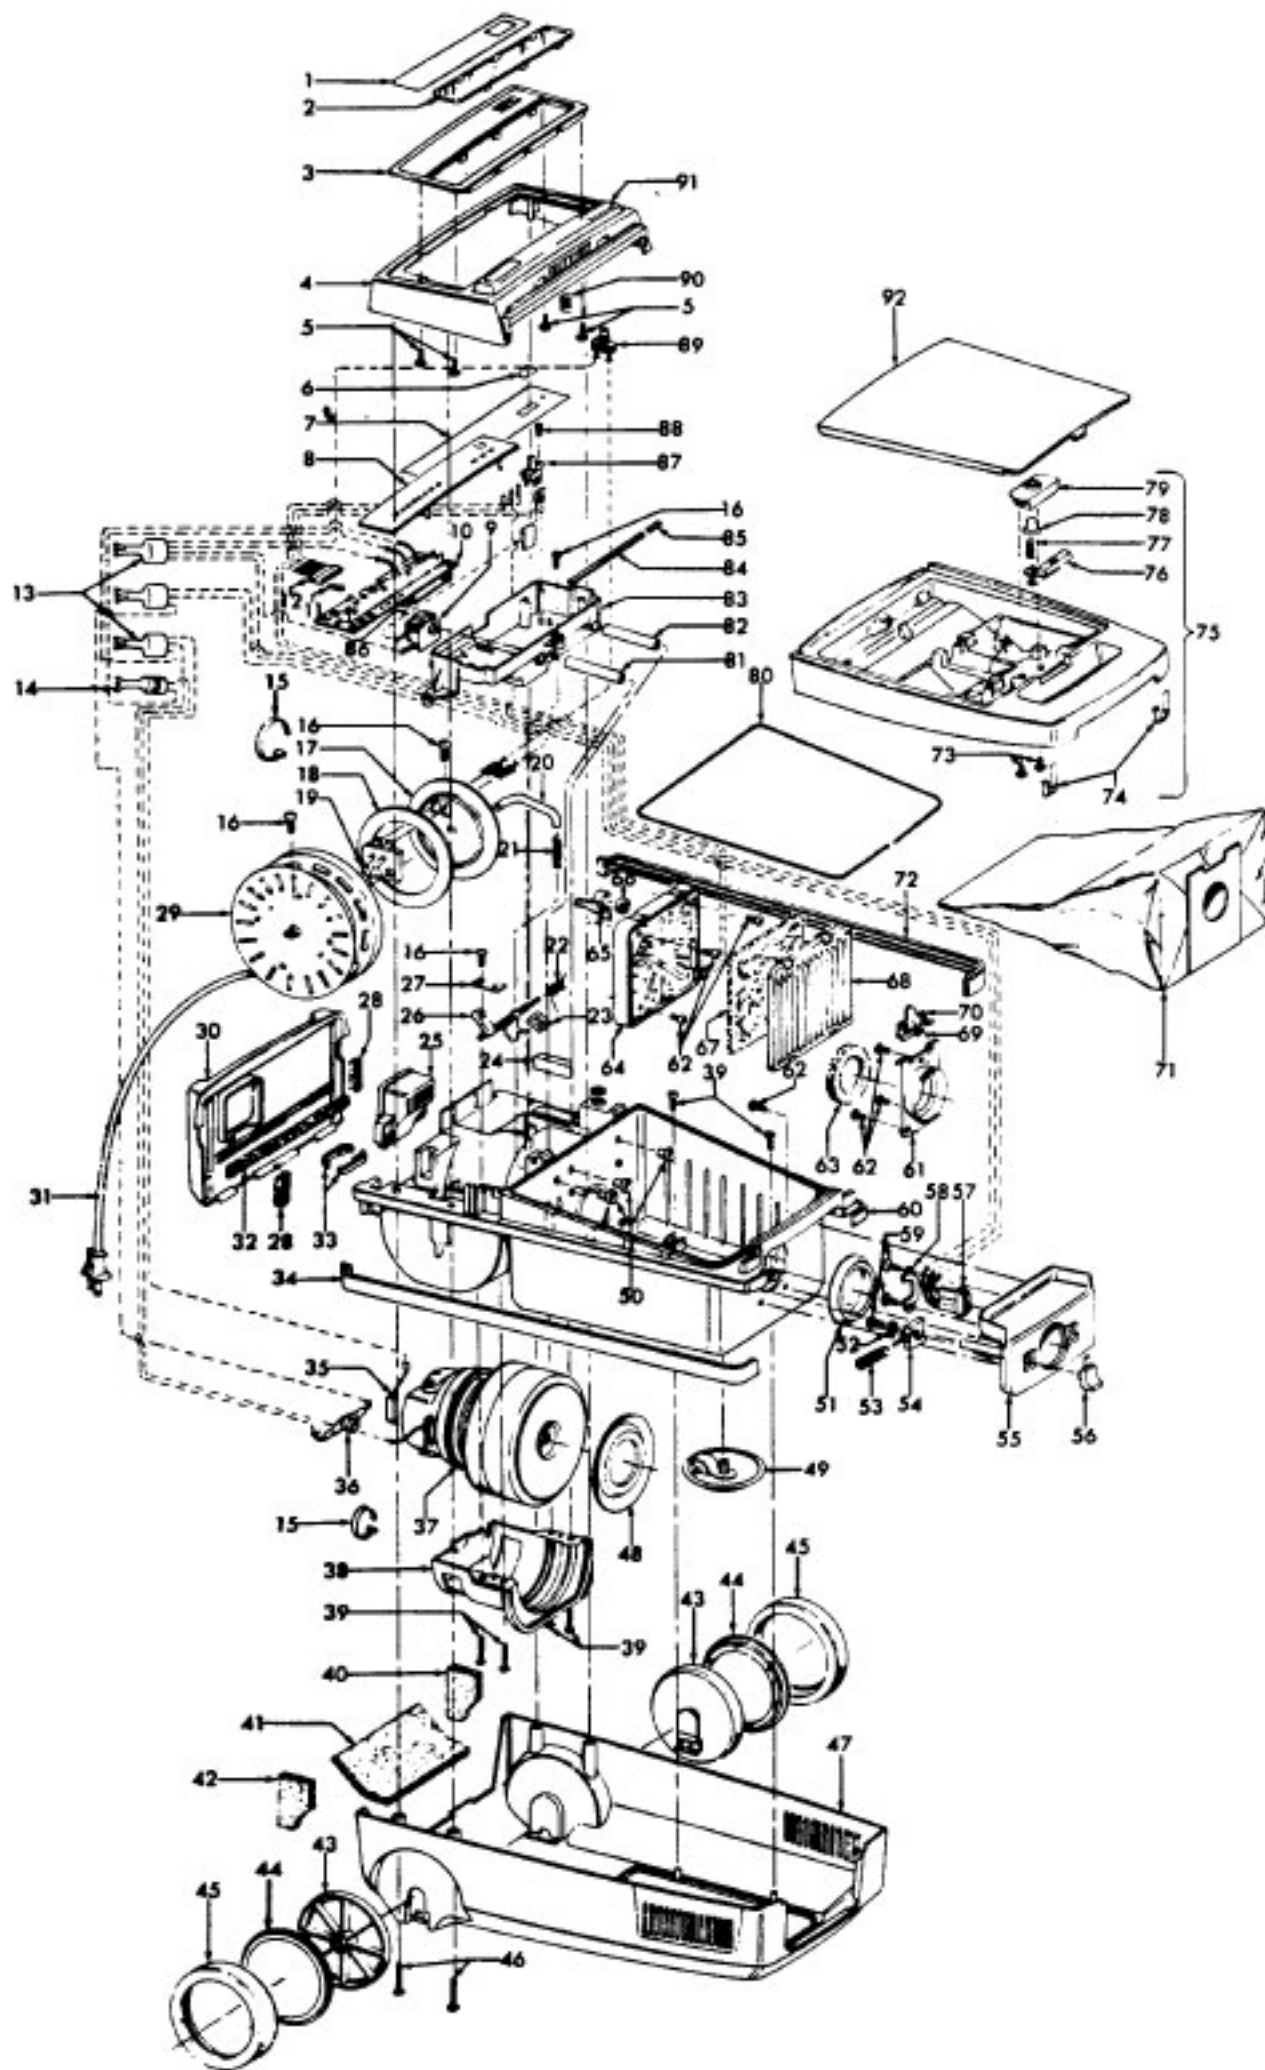

Ref. No.	Part No.	Description
1	51371026	Nameplate
2	39382022	Lens
3	37214083	Control Panel - AG
4	37221019	Rear Deck - ABB
5	21447125	Screw
6	38421020	Switch Button - AG
7	37217007	Insulation Shield
8	51485013	Nameplate Panel
9	47851003	Transducer
10	46851021	P.C. Board
11	36152003	Locking Plug
12	27719102	Edge Connector
13	18972	Terminal Insulated
14	12227	Insulated Terminal
15	27479307	Wire Tie
16	21447003	Screw
17	36924005	Brush Block Bracket
18	31178027	Seal
19	47342008	Brush Block
20	31725020	Vent Tube
21	38315010	Vent Tube Spring
22	38356006	Spring
23	36222008	Brake Pad
24	34132014	Foam Pad
25	37926009	Plug Housing - AG
26	38458012	Brake Arm
27	36131017	Retainer
28	34132008	Seal
29	46831025	Cord Reel
30	42224005	Rear Panel - AG
31	46383308	Cord - AAP - 23
32	34123025	Seal
33	35253004	Ferrule
34	36235075	Furniture Guard - RH - AG
35	167679	Carbon Brush
36	28382111	Hi - Limit Thermostat
37	43578082	Motor (P - 192)
38	37196110	Motor Cap
39	21447072	Screw
40	34214002	Seal - LH
41	34172026	Seal
42	34214001	Seal - RH
43	43244021	Inside Wheel
44	32811012	Outside Wheel - AG
45	38522053	Tire - AG
46	21447121	Screw
47	37212139	Lower Case - ABB
48	38784013	Motor Seal
49	43244025	Caster Wheel
50	32271003	Tube Adapter
51	38784015	Seal
52	21328071	Washer
53	38313017	Spring
54	36152005	Slide Latch
55	37218022	Hose Module - MW
56	38421011	Slide Button
57	46526006	Receptacle - 3W