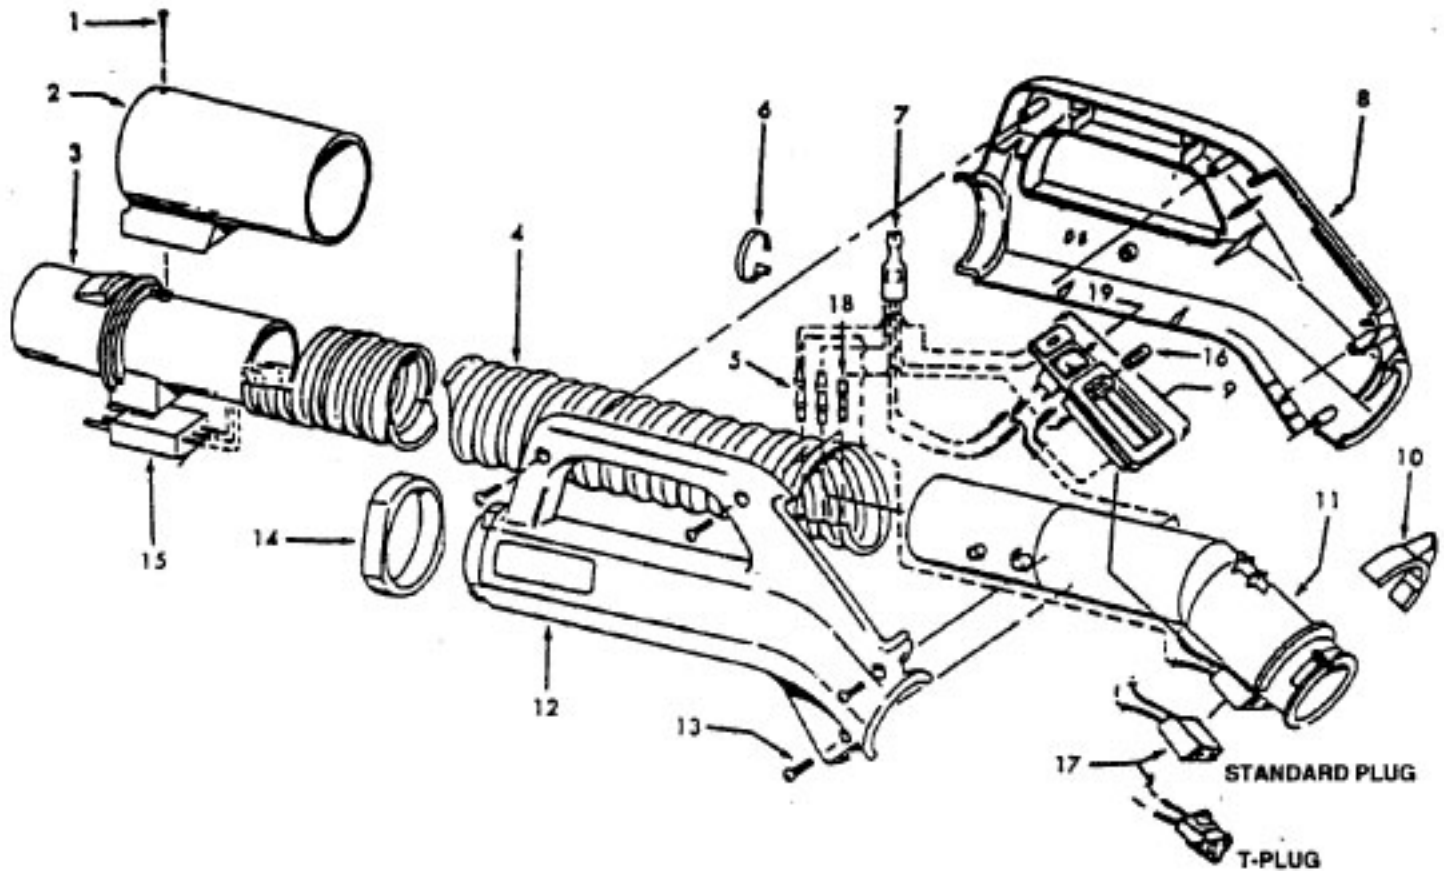

Dimension Hose

43433079			43433024		
Hose - 3W - MV - 6'			Hose - 3W - MV - 7-1/2' (T - Plug)		
Ref. No.	Part No.	Description	Ref. No.	Part No.	Description
1	21124102	Drive Screw	1	21124102	Drive Screw
2	38634067	Grip - MV	2	38634067	Grip - MV
3	38638030	Hose Connector	3	38638030	Hose Connector
4	43431014	Hose - 3W	4	43431014	Hose - 3W
5	31712006	Insulating Sleeve	5	31712006	Insulating Sleeve
6	27479307	Wire Tie	6	27479307	Wire Tie
7	12227	Insulated Terminal	7	12227	Insulated Terminal
8	48663161	Hose Grip Assm. (Incl. Items 12,17,18)	8	39461008	Grip - LH - MV (T-Plug Style)
9	48663023	Grip Control Panel - (Incl. Items 7,8,12,17)	9	47561006	Grip Control Panel - AG (Incl. Items 7,17)
	51341001	Nameplate - Grip Control Panel		51341001	Nameplate - Grip Control Panel
10	36153029	Latch Ring	10	36153029	Latch Ring
11	38646034	Inner Tube	11	38646034	Inner Tube
12	48663161	Hose Grip Assm. (incl. Items 8,17,18)	12	39461007	Grip - RH - MV (T-Plug Style)
13	21447124	Screw	13	21447124	Screw
14	36131087	Retainer Ring	14	36131087	Retainer Ring
15	46521008	Plug - 3 Pin	15	46521008	Plug - 3 Pin
16	38421040	Button	16	38421040	Button
17	46651001	Connector & Lamp (Std. Plug Style)	17	46651003	Connector & Lamp (T-Plug Style)
	46325024	Connector Repair Kit (Std. Plug Style)		46325032	Connector (T-Plug Style)
18	27613003	Wire Slice	18	27613003	Wire Slice
19	28161051	Switch	19	28161051	Switch