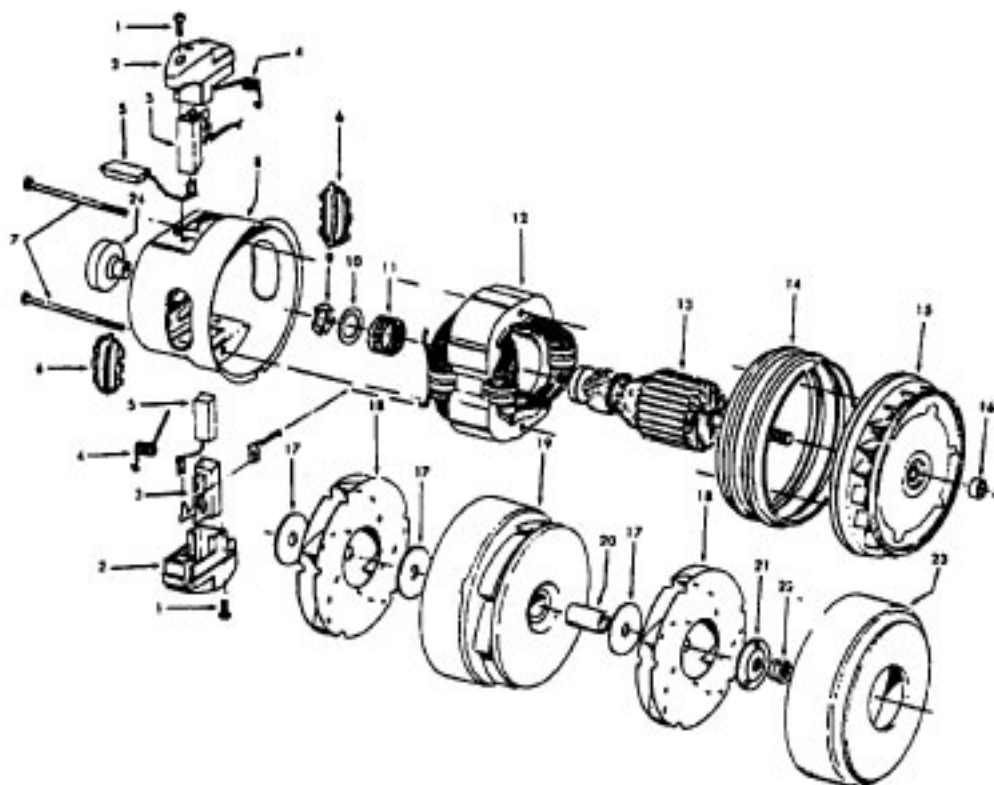

**Motor 43578037 (4.3) +
43578082 (4.3)**

Ref. No.	Part No.	Description
1	21429406	Screw
2	168038AG	Brush Carrier
3	168506--	Brush Holder
4	38353004	Spring
5	167679	Carbon Brush
6	169702BZ	Bushing
7	36112003	Bolt (Use w/Metal Diffuser)
	21447221	Screw (Use w/Molded Diffuser)
8	42192015	Motor Housing
9	21345116	Spring Washer
10	21312778	Thrust Washer
11	24198002	Star Ring
12	45311023	Field Coil
13	44765070	Armature
14	36322012	Motor Mount Insulator
15	43551012	Diffuser (Metal)
	43551030	Diffuser (Molded)
16	31148009	Spacer (Use w/Metal Diffuser)
	31148011	Spacer (Use w/Molded Diffuser)
17	21312774	Washer
18	43551008	Fan
19	42192030	Interstage
20	31732023	Spacer
21	31162006	Balancing Ring
22	12028AY	Nut
23	37196059	Fan Cover
24	36116023	Balancing Ring/Nut