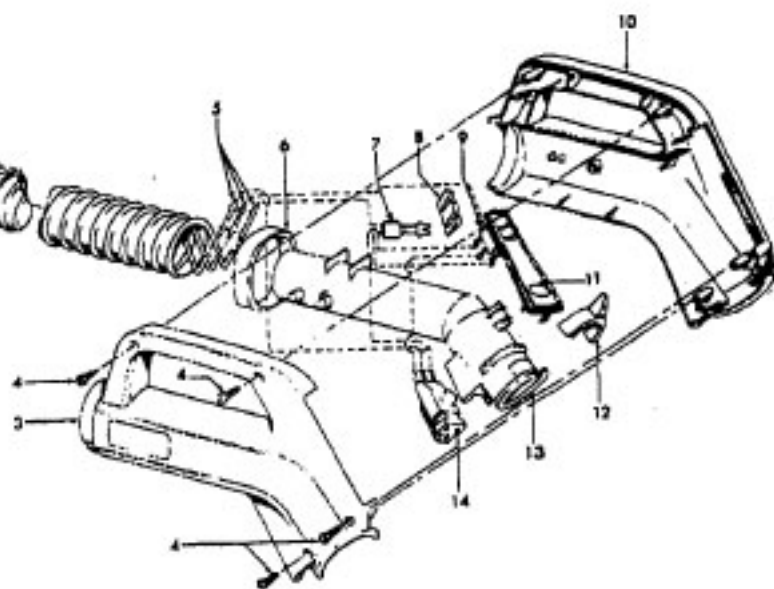

Hose Assembly - PowerMAX/TurboPOWER/ WindTunnel

Models S3603, S3603-040, S3609,
S3610, S3613, S3614, S3630, S3639,
S3640, S3646, S3646-020, S3636-050

Ref. No.	Part No.	Description
1	43433110	Hose Assem. - 2W - AG - S3603, S3603-040, S3610, S3613
	43433116	Hose Assem. - 2W - AG - S3614, S3630, S3639, S3646, S3646-020, S3636-050
2	36153038	Hose Release Latch
3	39461018	Hose Grip - RH - AG
4	21447124	Screw - Self Tapping (4)
5	27613002	Splice (2)
	31712006	Insulating Sleeve (2)
6	36131087	Retaining Ring - ABR
7	18972	Insulated Terminal
8	36913030	Insulator
9	39461017	Hose Grip - LH - AG
10	47551011	Grip Control Panel Assem.
	47551031	Grip Control Panel Assem. (Inc. items 7, 13)
	51375132	Nameplate - Grip Control Panel
11	36153029	Latch Ring -AG
12	38646081	Inner Tube - AG
13	46526004	Connector - BZ
14	36152029	Plug Latch - AG
	40300051	Cord Repair Kit - 2W

Ref. No.	Part No.	Description
1	43433098	Hose Assem. - 3W - S3640
2	36153038	Hose Release Latch
3	39461016	Hose Grip - RH - ABR
4	21447124	Screw - Self Tapping (4)
5	27613002	Splice (3)
	31712006	Insulating Sleeve (3)
6	36131087	Retaining Ring - ABR
7	18972	Insulated Terminal
8	36913030	Insulator
9	28267001	Switch
10	39461015	Hose Grip - LH - ABR
11	47551013	Grip Control Panel Assem. (Incl. Items 7,9)
	51375133	Nameplate - Grip Control Panel
12	36153029	Latch Ring - AG
13	38646034	Inner Tube - AG
14	46526004	Connector
15	36152029	Plug Latch - AG
	40300052	Cord Repair Kit - 3W