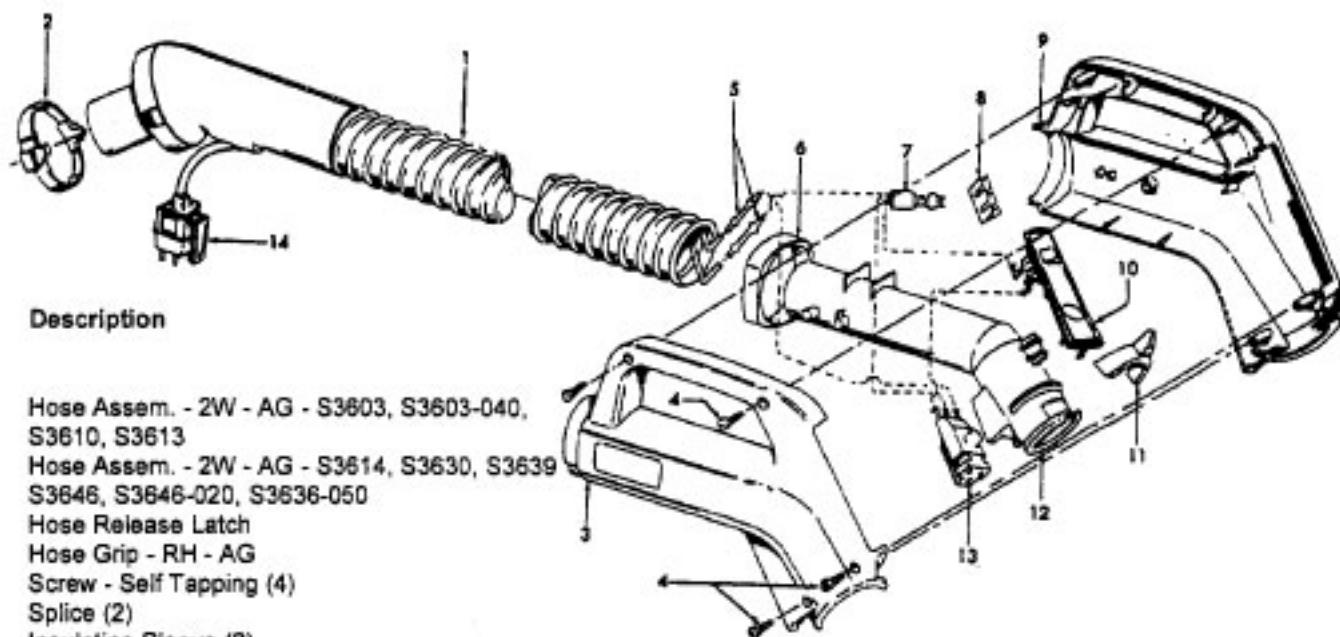

Hose Assembly - PowerMAX/TurboPOWER/ WindTunnel

Models S3603, S3603-040, S3609,
S3610, S3613, S3614, S3630, S3639,
S3640, S3646, S3646-020, S3636-050

Ref. No.	Part No.	Description
1	43433110	Hose Assem. - 2W - AG - S3603, S3603-040, S3610, S3613
	43433116	Hose Assem. - 2W - AG - S3614, S3630, S3639, S3646, S3646-020, S3636-050
2	36153038	Hose Release Latch
3	39461018	Hose Grip - RH - AG
4	21447124	Screw - Self Tapping (4)
5	27613002	Splice (2)
	31712006	Insulating Sleeve (2)
6	36131087	Retaining Ring - ABR
7	18972	Insulated Terminal
8	36913030	Insulator
9	39461017	Hose Grip - LH - AG
10	47551011	Grip Control Panel Assem.
	47551031	Grip Control Panel Assem. (Inc. items 7, 13)
	51375132	Nameplate - Grip Control Panel
11	36153029	Latch Ring -AG
12	38646081	Inner Tube - AG
13	46526004	Connector - BZ
14	36152029	Plug Latch - AG
	40300051	Cord Repair Kit - 2W