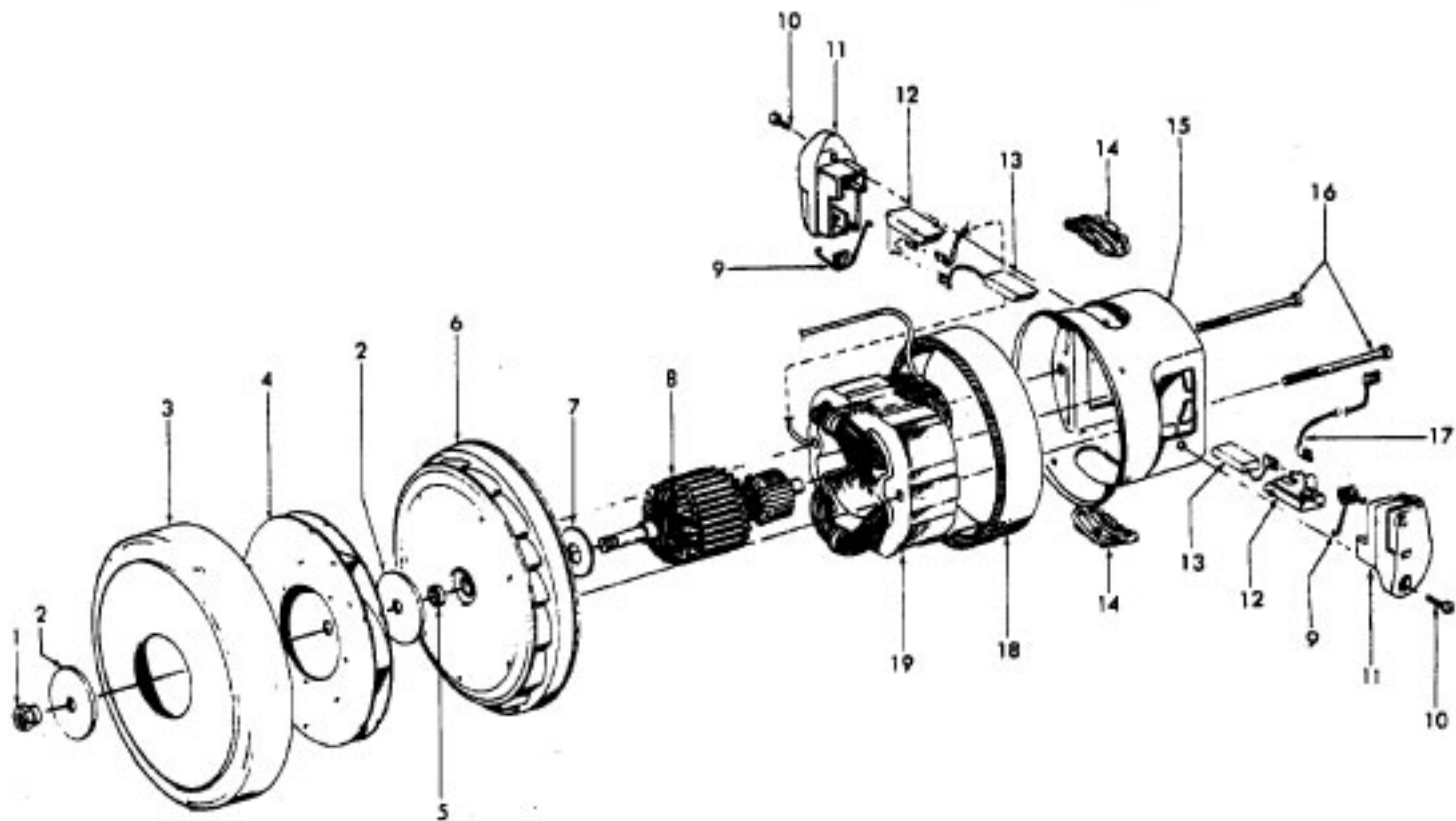

Ref. No.	Part No.	Description
	43576184	Motor Assem. (Molded Diffuser)
	43576192	Motor Assem. - S3630, S3639, S3646, S3646-020, S3649, S3655, S3661
1	12028--	Nut
2	21312774	Washer - FW (2)
3	37196065	Fan Cover
4	43551008	Fan
5	31148009	Bearing Spacer (Use w/Die Cast Diffuser)
	31148011	Bearing Spacer (Use w/Molded Diffuser)
6	43551029	Diffuser Assem. Comp. (Molded)
7	31165003	Bearing Retainer Plate (Die Cast Diffuser)
8	44765138	Armature Assem.
	44765241	Armature Assem. - S3630, S3646, S3655
9	38353004	Spring (2)
10	21429406	Screw (2)
11	167696AG	Brush Carrier (2)

Hose Assembly - PowerMAX/TurboPOWER/ WindTunnel

Models S3603, S3603-040, S3609,
S3610, S3613, S3614, S3630, S3639,
S3640, S3646, S3646-020, S3636-050

Ref. No.	Part No.	Description
1	43433110	Hose Assem. - 2W - AG - S3603, S3603-040, S3610, S3613
	43433116	Hose Assem. - 2W - AG - S3614, S3630, S3639, S3646, S3646-020, S3636-050
2	36153038	Hose Release Latch
3	39461018	Hose Grip - RH - AG
4	21447124	Screw - Self Tapping (4)
5	27613002	Splice (2)
	31712006	Insulating Sleeve (2)
6	36131087	Retaining Ring - ABR
7	18972	Insulated Terminal
8	36913030	Insulator
9	39461017	Hose Grip - LH - AG
10	47551011	Grip Control Panel Assem.
	47551031	Grip Control Panel Assem. (Inc. items 7, 13)
	51375132	Nameplate - Grip Control Panel
11	36153029	Latch Ring -AG
12	38646081	Inner Tube - AG
13	46526004	Connector - BZ
14	36152029	Plug Latch - AG
	40300051	Cord Repair Kit - 2W