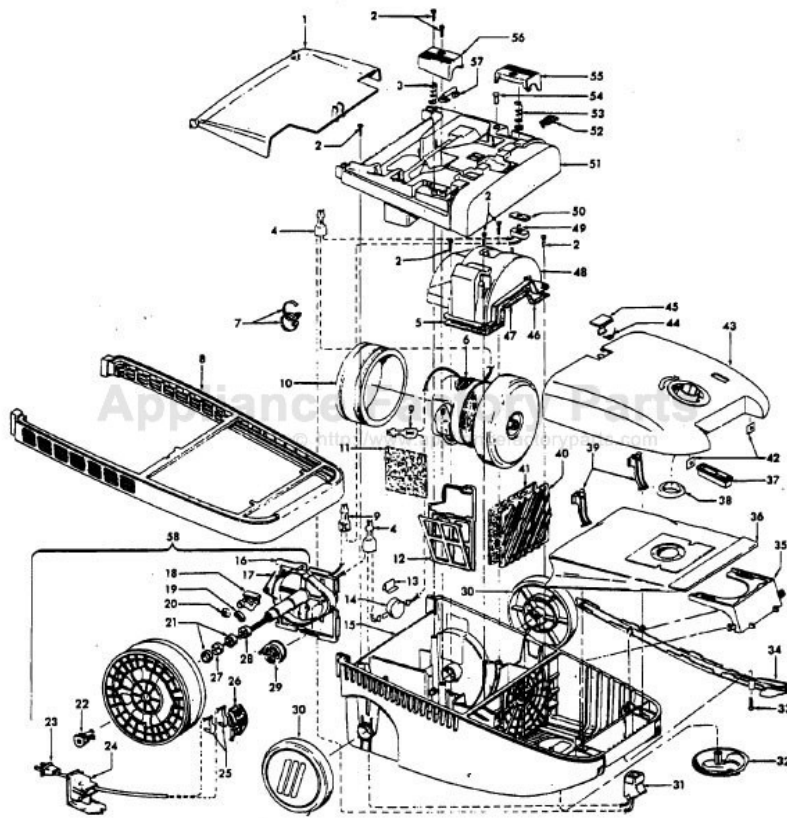

[Find Your HOOVER Vacuum Cleaner Parts - Select From 1456 Models](#)

----- Manual continues below part list -----