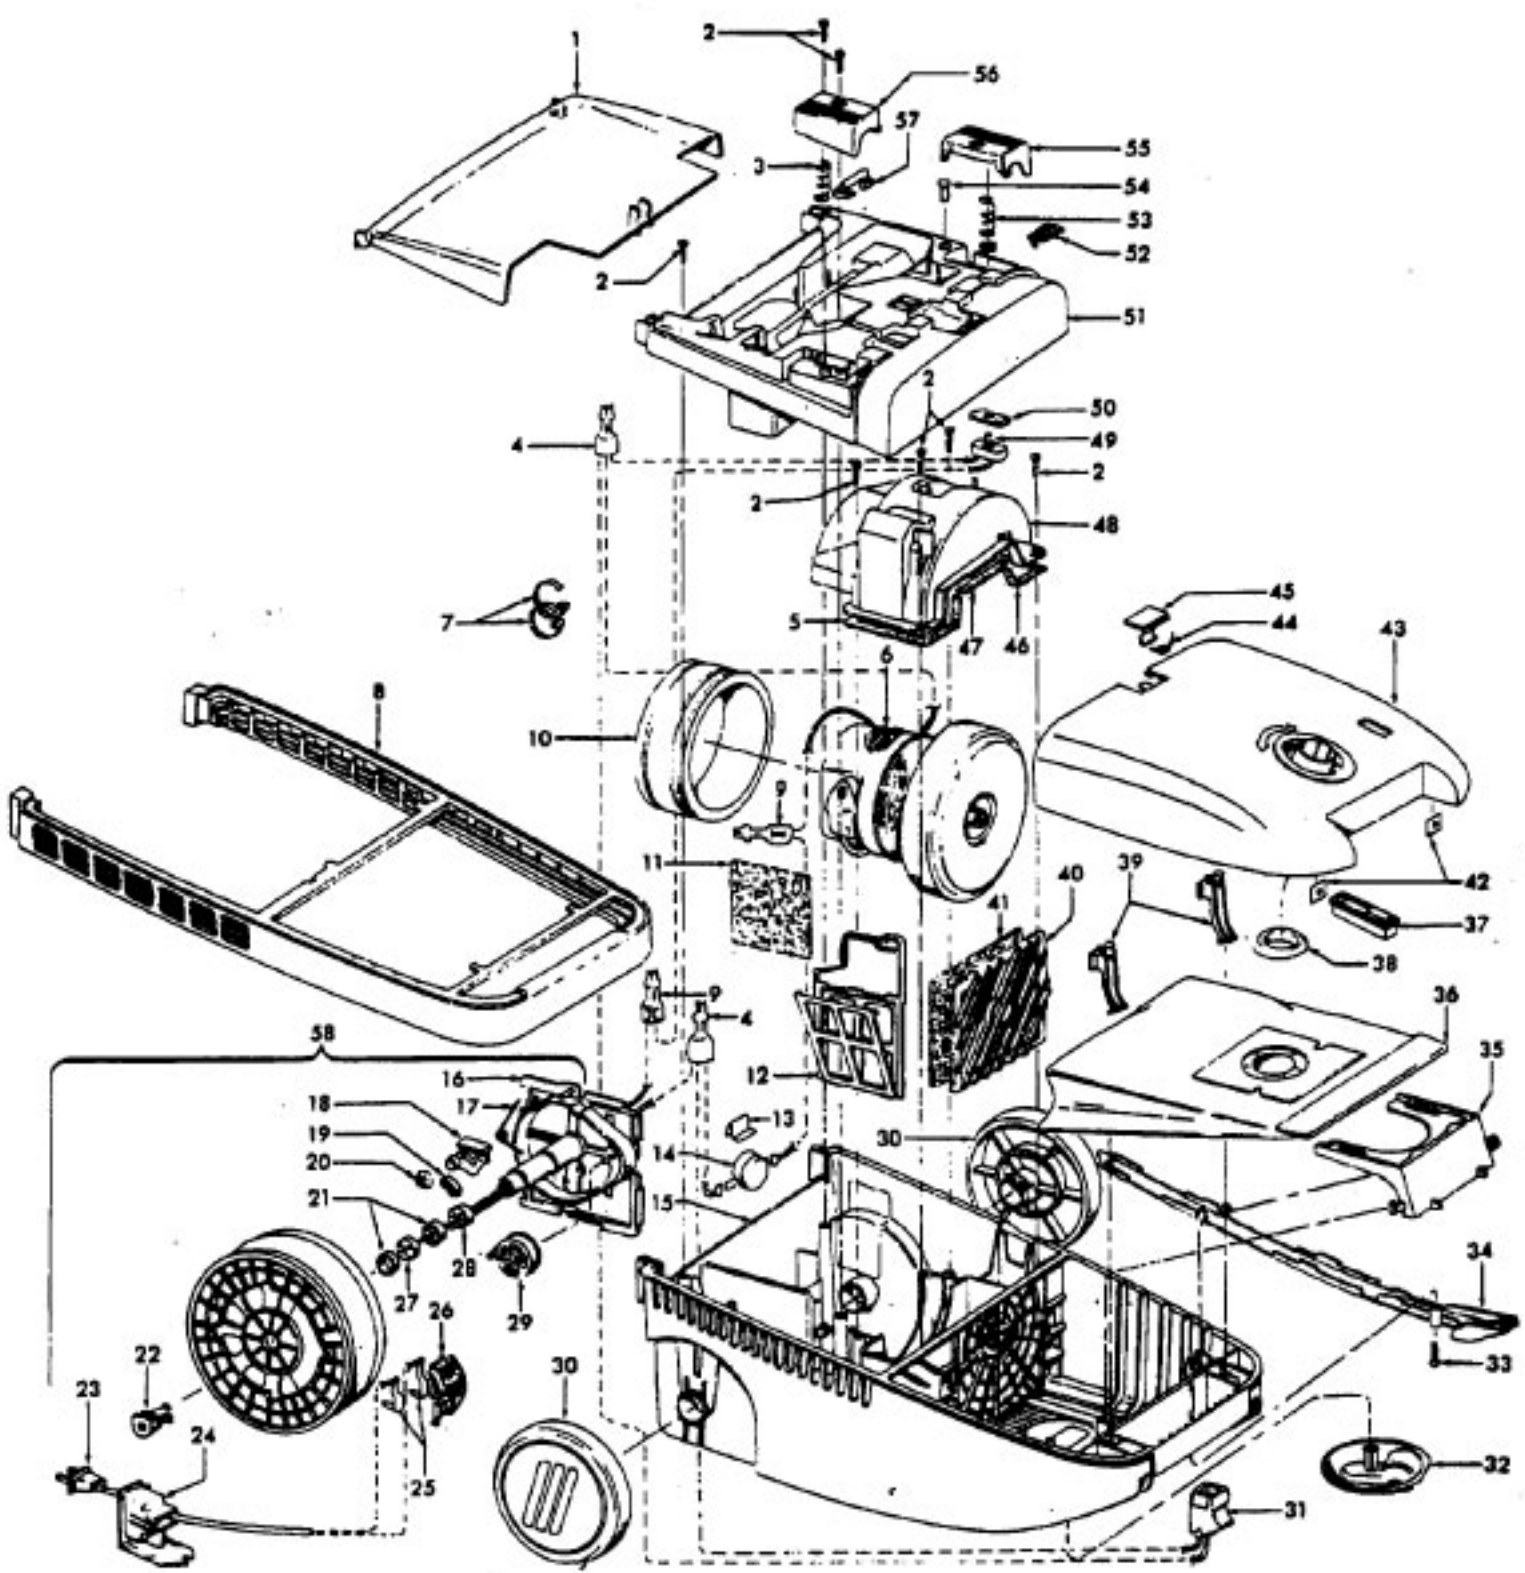

WindTunnel Deluxe
TurboPOWER Canister
Farrington WindTunnel Canister

Model S3630
Model S3646, S3646-020
Model S3636-050

**WindTunnel Deluxe
TurboPOWER Canister
Farrington WindTunnel Canister**

**Model S3630
Model S3646, S3646-020
Model S3636-050**

Ref. No.	Part No.	Description	Ref. No.	Part No.	Description
1	37215180	Tool Lid - AAN	49	28218048	Switch
2	21447217	Screw (7)	50	N/A	Switch Mounting Plate - AAP
3	38314024	Spring - FW	51	41426134	Motor Cover - ABM - S3630 - (Incl. Items 3,56,57)
4	27618508	Wire Connector		41426130	Motor Cover - AG - S3646, S3646-020 (Incl. Items 3, 56, 57)
5	34633003	Retainer Seal - RH	52	37941043	Rheostat Cover - AG
6	43576192	Motor Assem. (P - 266)	53	38314026	Spring
7	27479307	Lead Wire Tie	54	23762005	Plug
8	36235069	Furniture Guard - AG	55	38422184	Switch Pedal - AG
9	27618508	Wire Connector	56	38422155	Cord Reel Pedal - AG
10	36322031	Motor Mount	57	38458034	Cord Reel Brake Arm - AG
11	34174012	Exhaust Filter	58	41911014	Cord Reel Assem.
12	38769019	Exhaust Filter Cassette - AAU		56513349	Owner Manual
13	21378160	Retaining Clip		56513354	Owner Manual - S3636-050, S3646-020
14	28382085	Thermal Protector		58175129	Carton - S3630
15	42215003	Main Body Assem. - AG (Incl. Items 8,31,34)		58175130	Carton - S3646, S3646-020
	42215009	Main Body Assem. - AAY - (Incl. It. 8,31,34)		58175138	Carton - S3636-050
16	N/A	Cord Reel Support		58211011	Bottom Support - Front
17	N/A	Torsion Spring		58211012	Bottom Support - Rear
18	N/A	Brake Lever - AAP	CLEANING TOOLS (P - 240)		
19	N/A	Brake Pad		38617017	Crevice Tool - AG
20	N/A	Push Nut		43414057	Furniture Nozzle - AG
21	N/A	Spacer - BZ (2)		43414064	Dusting Brush - AG
22	N/A	Retainer - AG		43414073	Floor Brush - AG
23	46383288	Attachment Cord - AG		43453023	Extension Tube - AX - 20
24	36218018	Ferrule - AG		43453099	Extension Tube - AX
25	N/A	Contact Spring (2)		49129008	Turbine Hand Tool - S3646-020
26	N/A	Brush Holder - BZ		43433116	Hose - 2W - (P - 278)
27	N/A	Slip Ring Assem. - White		48438197	Power Nozzle - ABM (P- 314) - S3630
28	N/A	Slip Ring Assem. - Black		48438204	Power Nozzle - (P- 314) S3646, S3646-020
29	N/A	Spool & Spring Assem.		48438268	Power Nozzle - AAY - S3636-050
30	38522065	Wheel - AG (2)			
31	46326082	Receptacle Assem. - AG			
32	41432040	Wheel Carrier Assem. - AG			
33	21447223	Screw - Self Tapping			
34	36218020	Cord Channel Cover - AG			
35	36424010	Bag Collar Support - AG			
36	4010100S	Disp. Bag - 3 pack - Allergen Filtration			
37	51151010	Bag Indicator Assem			
	51151028	Bag Indicator Assem. - S3646-020			
38	36424012	Bag Collar Seal - AG			
39	36151027	Bag Lid Hinge - AG (2)			
40	37944005	Filter Retainer - AG			
41	38765009	Secondary Filter			
42	21378159	Speed Clip (2)			
43	Note: Bag Lid Assem's include items 37, 38, 44, 45				
	42212135	Bag Lid Assem. - AG - Common - S3646			
	42217179	Bag Lid Assem. - ABY - S3630			
	42217189	Bag Lid Assem. - AY - S3636-050 -			
	42217191	Bag Lid Assem. - AG - S3646-020			
44	38351009	Torsion Spring			
45	36153040	Bag Lid Latch - AG			
	36153048	Bag Lid Latch - AAY			
46	34633002	Retainer Seal - LH			
47	34123040	Retainer Seal - Center			
48	41312040	Motor Retainer - AAP (Incl. Items 5,46,47)