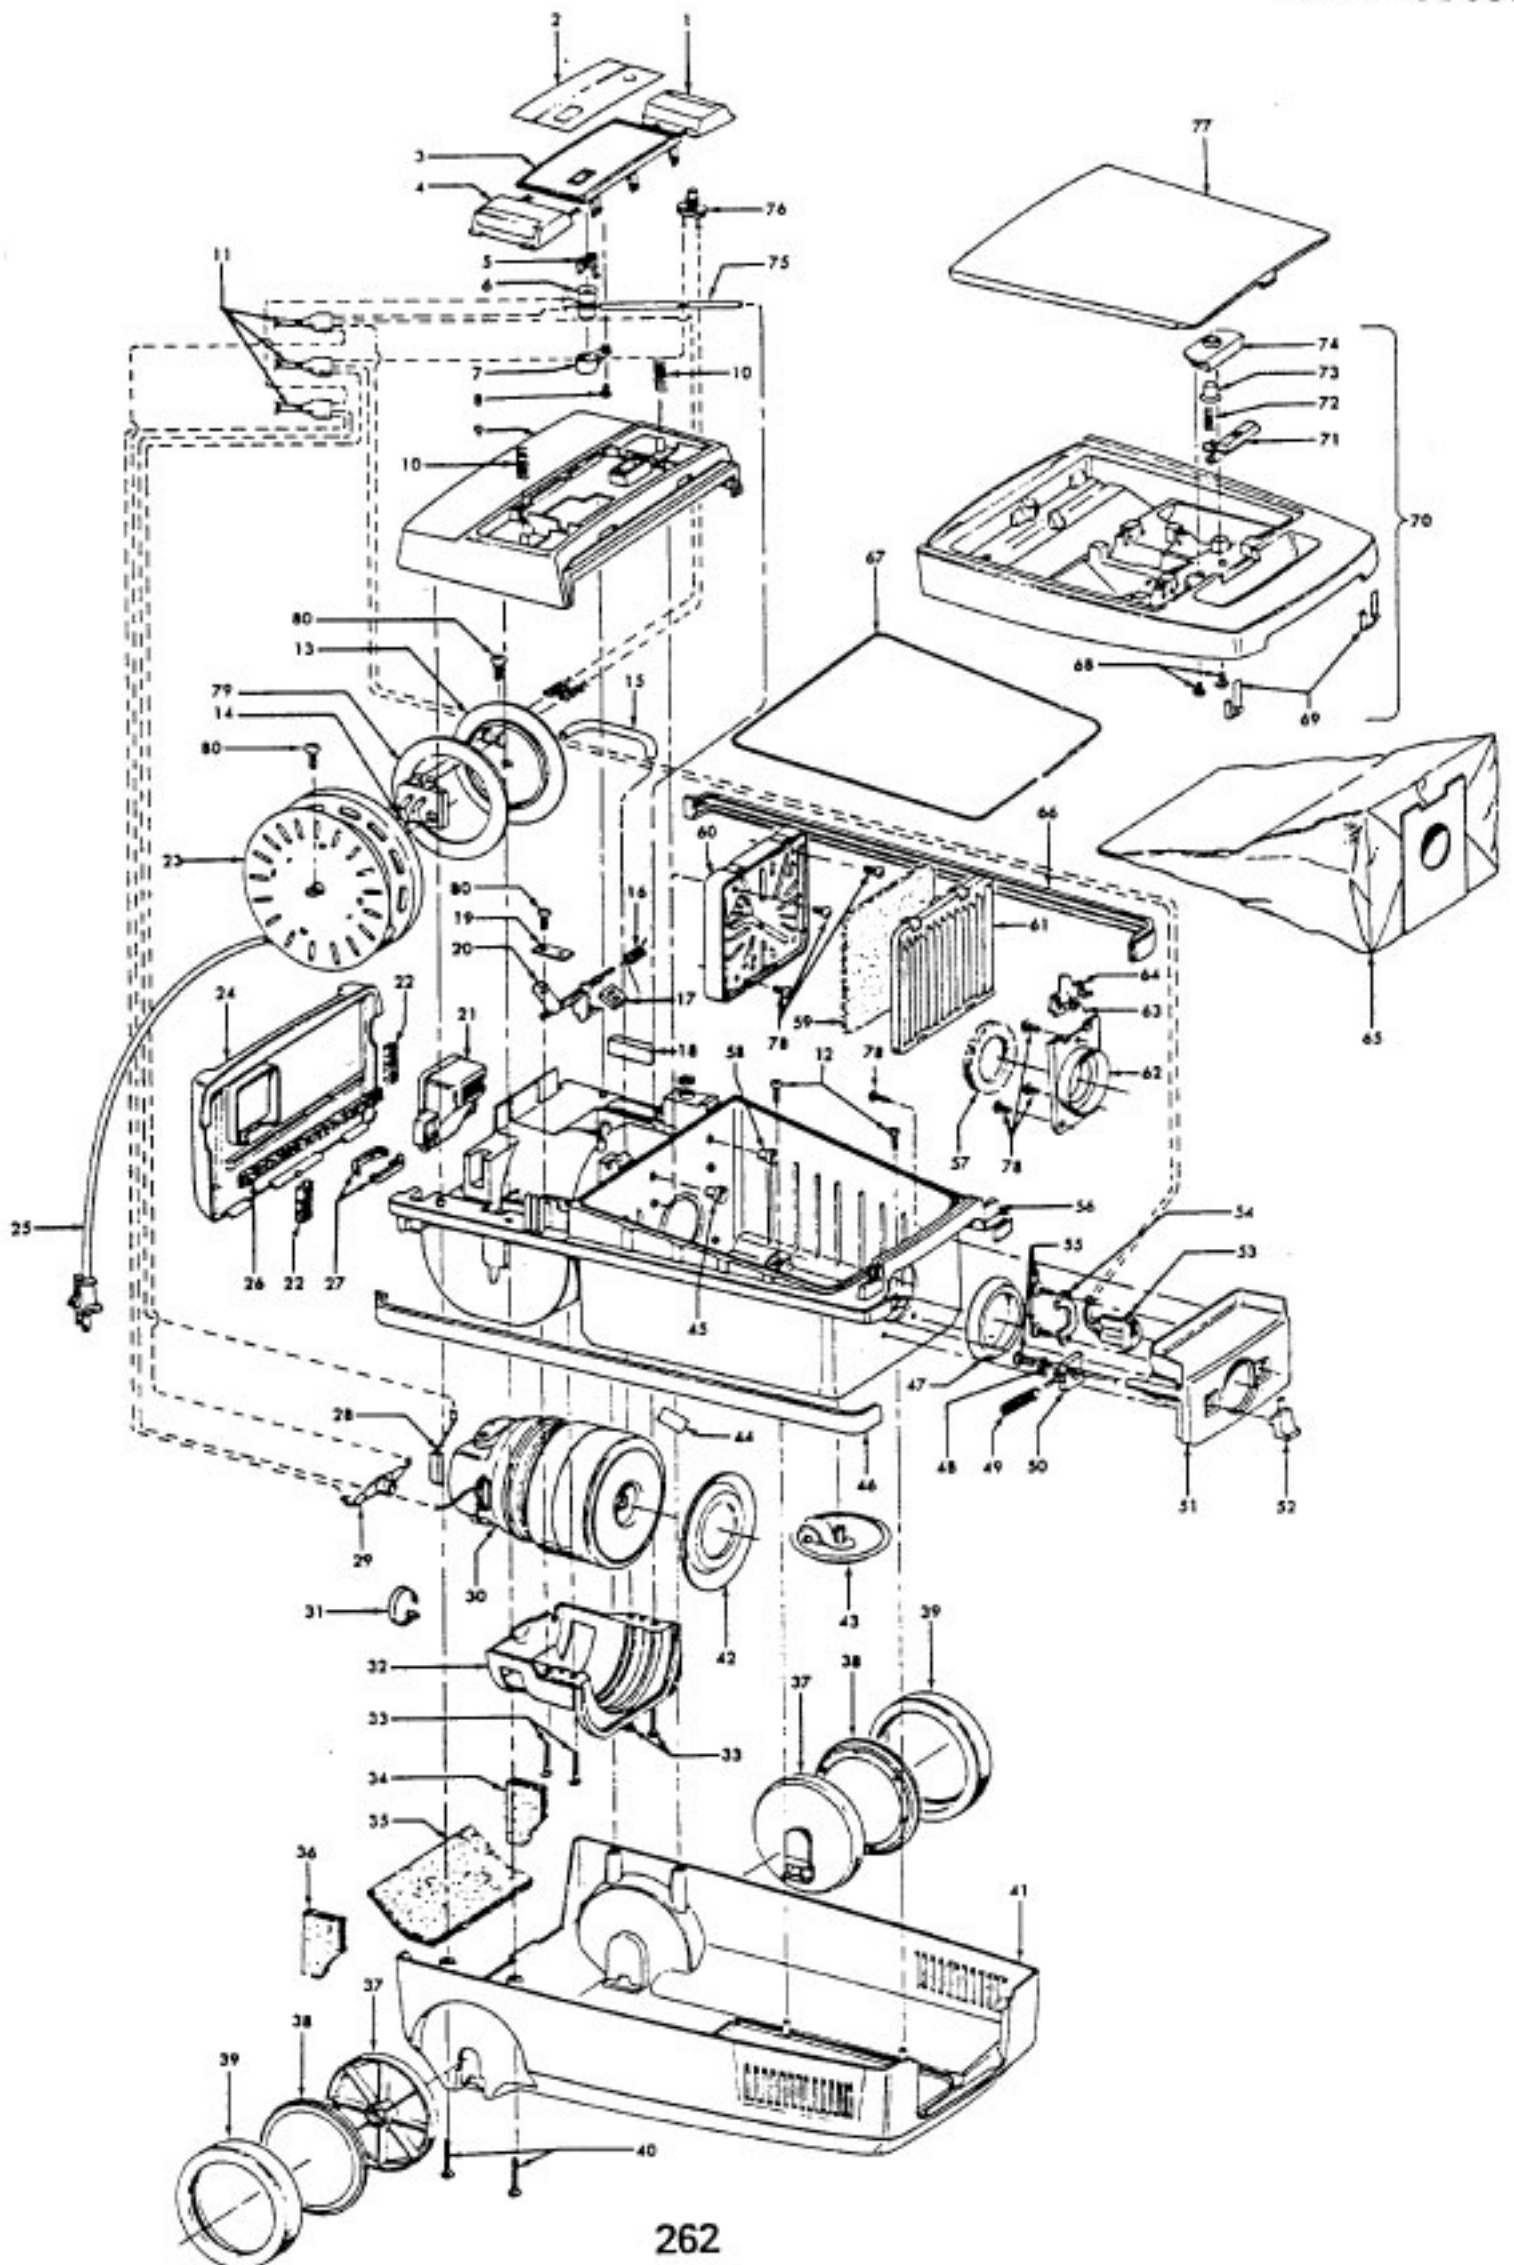

Ref. No.	Part No.	Description	Ref. No.	Part No.	Description
1	38434003	Switch Pedal	44		Tape
2	51375114	Nameplate	45	32271003	Tube Adapter
3	37214161	Control Panel	46	36235075	Furniture Guard - RH
4	38434008	Cord Pedal	47	38784015	Seal
5	39383095	Lens	48	21328071	Washer
6	27343213	Bag Indicator	49	38313017	Spring
7	36131052	Retainer Clip	50	36152005	Slide Latch
8	160508	Screw	51	37218022	Hose Module
9	37221028	Rear Deck	52	36152005	Slide Latch
10	38313021	Spring	53	46325018	Receptacle
11	18972	Terminal - Insulated	54	36171009	Clamp
12	21447003	Screw	55	21447203	Screw
13	36924005	Brush Block Bracket	56	37215111	Main Frame
14	47342008	Brush Block	57	38784017	Bag Collar Seal
	46831076	Commutator Block	58	32282008	Tube Adapter
15	31725018	Vent Tube	59	38765006	Filter
16	38356006	Spring	60	36434105	Back Support
17	36222008	Brake Pad	61	37944004	Filter Retainer
18	34132014	Foam Pad	62	36425032	Bag Collar Support
19	36131017	Retainer	63	38351006	Spring
20	38458012	Brake Arm	64	36153026	Bag Latch
21	37926009	Plug Housing	65	4010037M	Disp. Bag - 3 Pack
22	34132008	Seal	66	36235074	Furniture Guard - LH
23	46831025	Cord Reel	67	31526003	Seal
24	42224005	Rear Panel	68	21447017	Screw
25	46383308	Cord	69	21378157	Spring Clip
26	34123025	Seal	70	42217106	Bag Lid - AG
27	35253004	Ferrule	71	36152013	Latch - AG
28	167679	Carbon Brush	72	38313017	Spring
29	28382111	Hi-Limit Thermostat	73	38411053	Pop-Up Button
30	43578082	Motor	74	36131048	Latch Retainer
31	27479307	Wire Tie	75	31727025	Vent Tube Indicator
32	37196110	Motor Cap	76	47511030	Switch
33	21447072	Screw	77	36433024	Tool Lid
34	34214002	Seal - LH	78	21447003	Screw
35	34172026	Seal	79	31178027	Seal
36	34214001	Seal - RH	80	21447003	Screw
37	43244021	Inside Wheel			
38	32811012	Outside Wheel -AG		56513207	Owner Manual
39	38522053	Tire		58185148	Carton
40	21447121	Screw		58461024	Rear Support
41	37212138	Lower Case & Seal		58461025	Front Support
42	38784013	Seal		58369022	Bottom Support
43	43244025	Caster Wheel		58333010	Mid Pad
				Accessories	
				48438225	Power Nozzle - (P. 264)
				43433080	Hose Assembly - (P148)