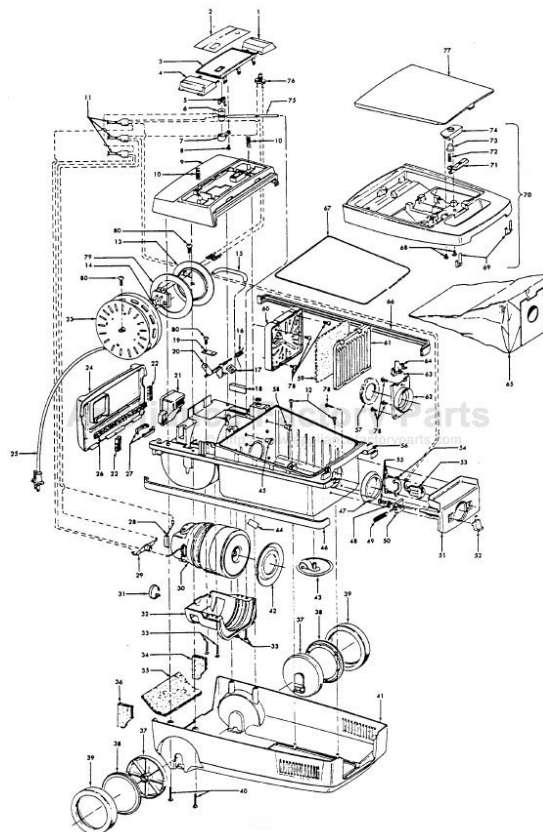

[Find Your HOOVER Vacuum Cleaner Parts - Select From 1456 Models](#)

----- Manual continues below part list -----