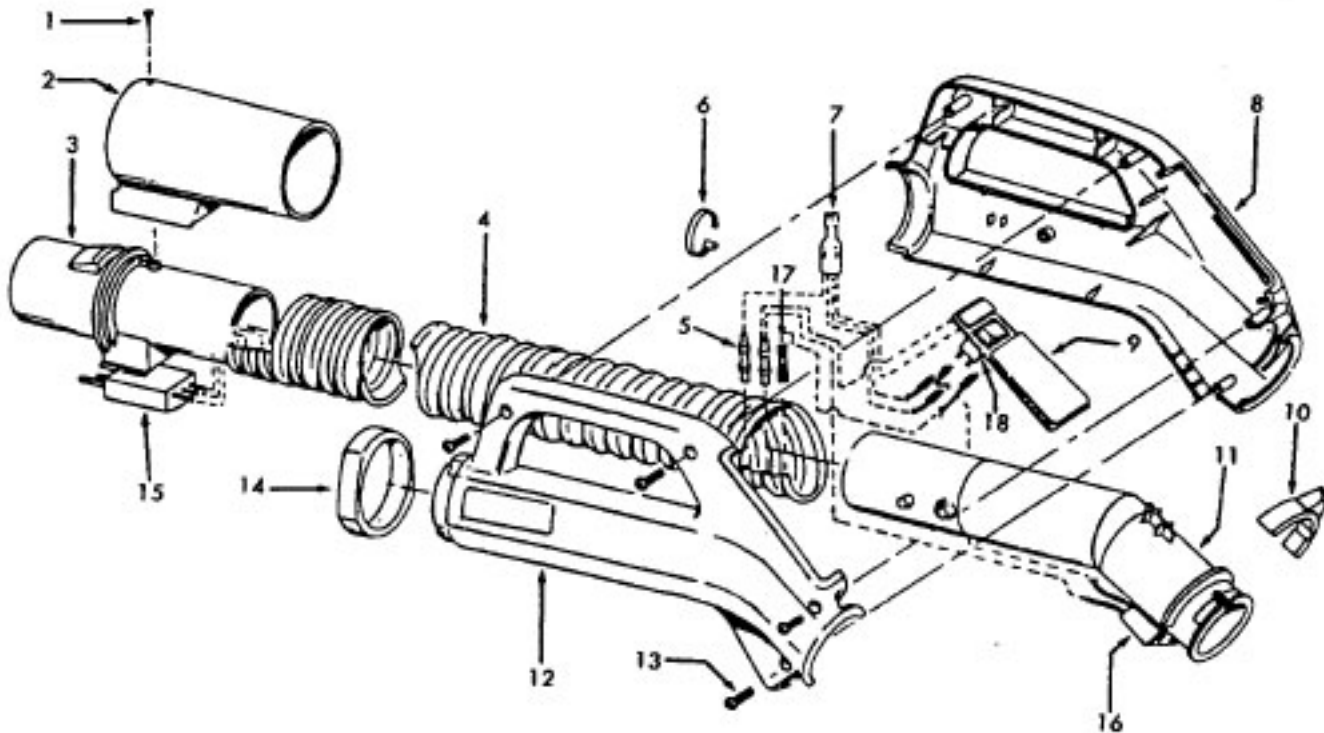

**Agitator 48416030**

Ref. No.	Part No.	Description
1	48495AY	Thread Guard
2	43267002	Bearing
3	21347003	Washer
4	36422001	End
5	48445017	Agitator Brush
6	41435018	Thread Guard
7	38537008	End Pulley
8	48418001	Brush Ring
9	31722019	Spacer
10	32724005	Shaft

**Dimension Hose**  
**43433087 + Hose - 2W - AAP 7-1/2'**  
**43433080 Hose - 2W - AAB 6'**

Ref. No.	Part No.	Description
1	36153009 34777007	Latch Ring Suction Regulator- MV

Ref. No.	Part No.	Description	Ref. No.	Part No.	Description
	43433025	Hose - 3W - MV	10	36153029	Latch Ring
	43433082	Hose - 3W - MV	11	38646034	Inner Tube
1	21124102	Drive Screw	12	48663161	Grip - RH - MV
2	38634067	Grip - MV		39461007	Grip - RH - MV - (43433025)
3	38638030	Hose Connector	13	21447124	Screw
4	43431014	Hose - 3W	14	36131087	Retainer Ring
5	31712006	Insulating Sleeve	15	46521008	Plug - 3 Pin
6	27479307	Wire Tie	16	46325024	Connector Repair Kit - (43433082 Only)
7	12227	Insulated Terminal	17	27613003	Wire Slice
8	48663161	Grip - LH - MV	18	28161051	Switch
	39461008	Grip - LH - MV - (43433025)			
9	47551025	Grip Control Panel - AG (incl. Items 6, 7, 17)			