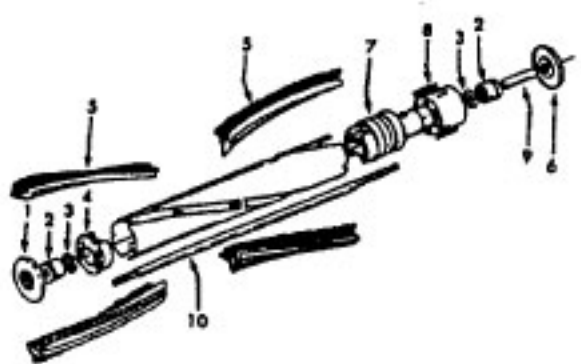

Ref. No.	Part No.	Description
1	48495AY	Thread Guard
2	43267002	Bearing
3	21347003	Washer
4	36422001	End
5	48445017	Agitator Brush
6	41435018	Thread Guard
7	38537008	End Pulley
8	48418001	Brush Ring
9	31722019	Spacer
10	32724005	Shaft