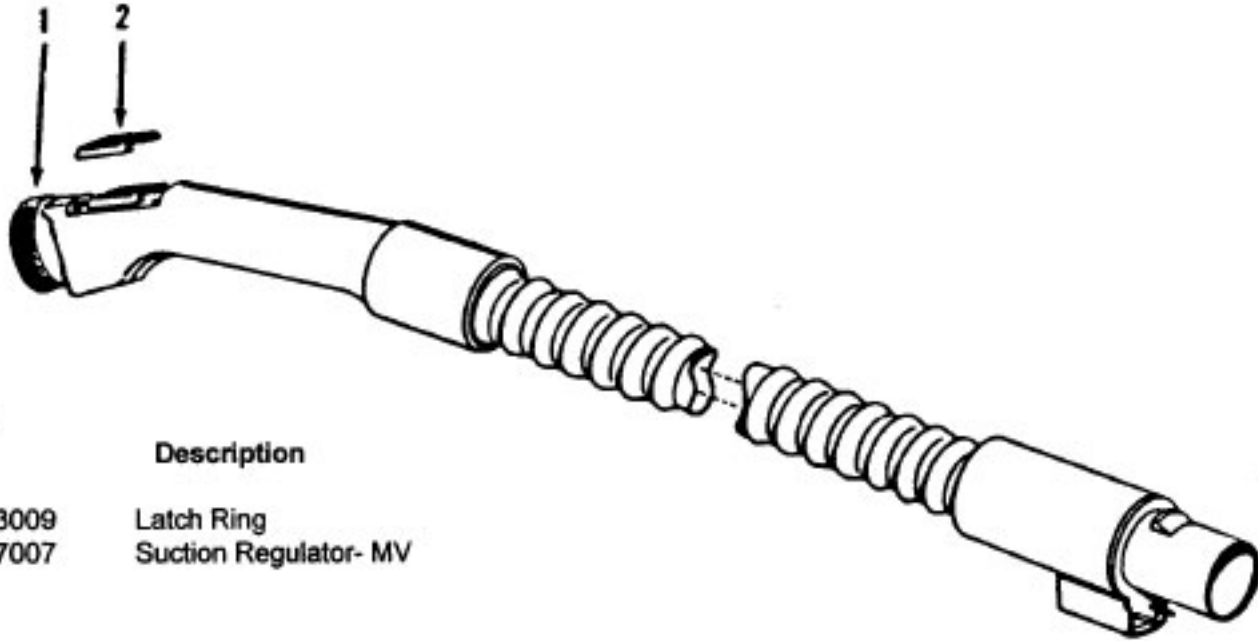

Ref. No.	Part No.	Description
1	48438225	Powered Nozzle Comp.
2	46321088	Cord
3	36231096	Furniture Guard
4	48416030	Agitator
5	163768	Strain Relief
6	21447041	Screw-Self Tapping
7	27479307	Wire Tie
8	36131024	Retainer Housing
9	43461021	Nozzle Connector - AG
10	34112005	Seal
11	34337003	Seal
12	47171012	Lamp Socket
13	18972	Insulated Terminal
14	45517	Wire Holder
15	42256098	Duct Cover
16	34123017	Seal
17	35276001	Detent Spring
18	32175025	Wheel
19	31523005	Wheel Shaft
20	32761001	Wheel
21	31522004	Wheel Shaft
22	21447007	Screw
23	42246121	Base Plate (Incl. Items 17,18,19,20,23,24)
24	34337004	Lower Seal
25	34378010	Upper Seal
26	13261AY	Rib Shoe
27	36218016	Grommet
28	27317307	Dirt Finder Lamp
29	43177073	Motor
30	51865018	Indicator Lens Nameplate
31	27666702	Terminal
32	37258082	Shield
33	281770KD	Switch
34	51151053	Indicator
35	34361001	Switch Actuator
36	42262032	Housing
37	36131017	Retainer
38	38353007	Torsion Spring
39	31523006	Pivot Pin
40	38458002	Depressor
41	38433067	Switch Pedal
42	38528011	Belt
43	42252272	Nozzle Body - MN (Incl. Items 2,43)
44	52125114	Nameplate
	39383060	Dirt Finder Lens
	43457037	Swivel Tube - AG

Dimension Hose
43433087 + Hose - 2W - AAP 7-1/2'
43433080 Hose - 2W - AAB 6'

Ref. No.	Part No.	Description
1	36153009 34777007	Latch Ring Suction Regulator- MV

Ref. No.	Part No.	Description	Ref. No.	Part No.	Description
	43433025	Hose - 3W - MV	10	36153029	Latch Ring
	43433082	Hose - 3W - MV	11	38646034	Inner Tube
1	21124102	Drive Screw	12	48663161	Grip - RH - MV
2	38634067	Grip - MV		39461007	Grip - RH - MV - (43433025)
3	38638030	Hose Connector	13	21447124	Screw
4	43431014	Hose - 3W	14	36131087	Retainer Ring
5	31712006	Insulating Sleeve	15	46521008	Plug - 3 Pin
6	27479307	Wire Tie	16	46325024	Connector Repair Kit - (43433082 Only)
7	12227	Insulated Terminal	17	27613003	Wire Slice
8	48663161	Grip - LH - MV	18	28161051	Switch
	39461008	Grip - LH - MV - (43433025)			
9	47551025	Grip Control Panel - AG (incl. Items 6, 7, 17)			