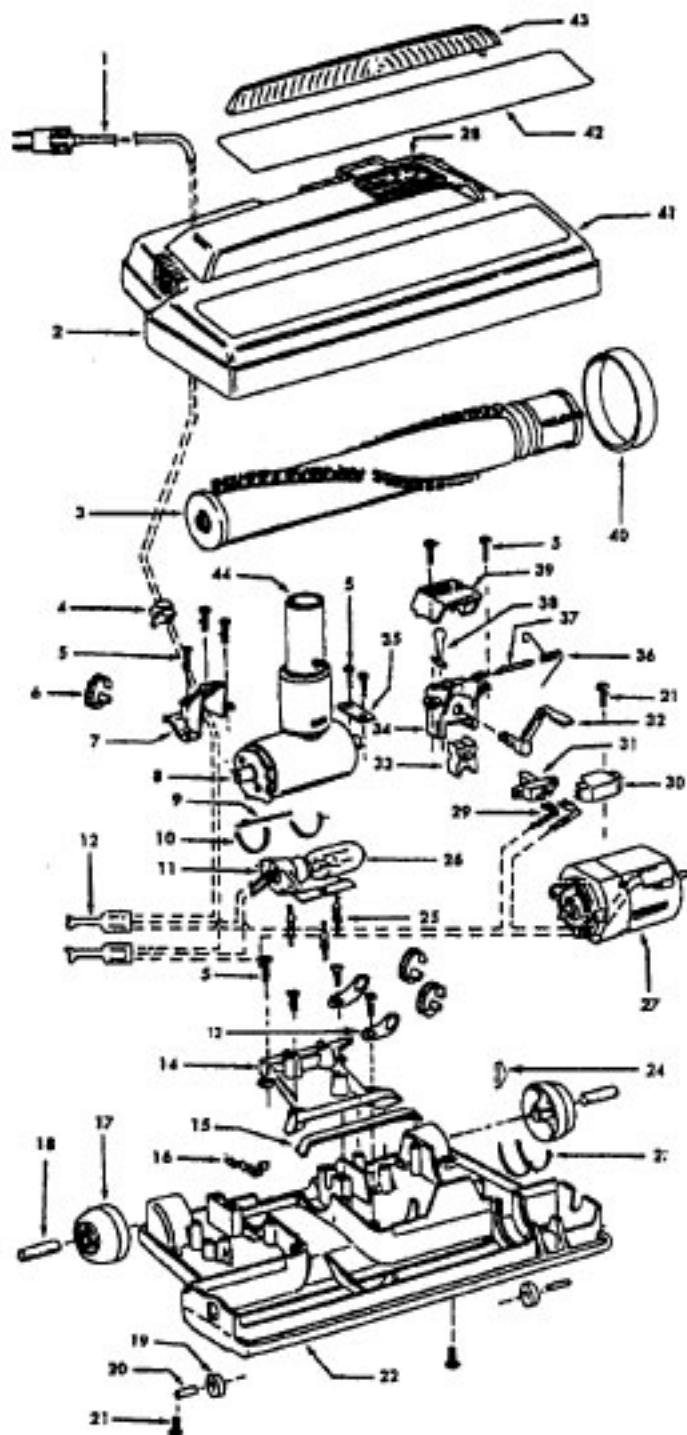

Ref. No.	Part No.	Description
1	48438225	Powered Nozzle Comp.
2	46321088	Cord
3	36231096	Furniture Guard
4	48416030	Agitator
5	163768	Strain Relief
6	21447041	Screw-Self Tapping
7	27479307	Wire Tie
8	36131024	Retainer Housing
9	43461021	Nozzle Connector - AG
10	34112005	Seal
11	34337003	Seal
12	47171012	Lamp Socket
13	18972	Insulated Terminal
14	45517	Wire Holder
15	42256098	Duct Cover
16	34123017	Seal
17	35276001	Detent Spring
18	32175025	Wheel
19	31523005	Wheel Shaft
20	32761001	Wheel
21	31522004	Wheel Shaft
22	21447007	Screw
23	42246121	Base Plate (Incl. Items 17,18,19,20,23,24)
24	34337004	Lower Seal
25	34378010	Upper Seal
26	13261AY	Rib Shoe
27	36218016	Grommet
28	27317307	Dirt Finder Lamp
29	43177073	Motor
30	51865018	Indicator Lens Nameplate
31	27666702	Terminal
32	37258082	Shield
33	281770KD	Switch
34	51151053	Indicator
35	34361001	Switch Actuator
36	42262032	Housing
37	36131017	Retainer
38	38353007	Torsion Spring
39	31523006	Pivot Pin
40	38458002	Depressor
41	38433067	Switch Pedal
42	38528011	Belt
43	42252272	Nozzle Body - MN (Incl. Items 2,43)
44	52125114	Nameplate
	39383060	Dirt Finder Lens
	43457037	Swivel Tube - AG

**Agitator 48416030**

Ref. No.	Part No.	Description
1	48495AY	Thread Guard
2	43267002	Bearing
3	21347003	Washer
4	36422001	End
5	48445017	Agitator Brush
6	41435018	Thread Guard
7	38537008	End Pulley
8	48418001	Brush Ring
9	31722019	Spacer
10	32724005	Shaft