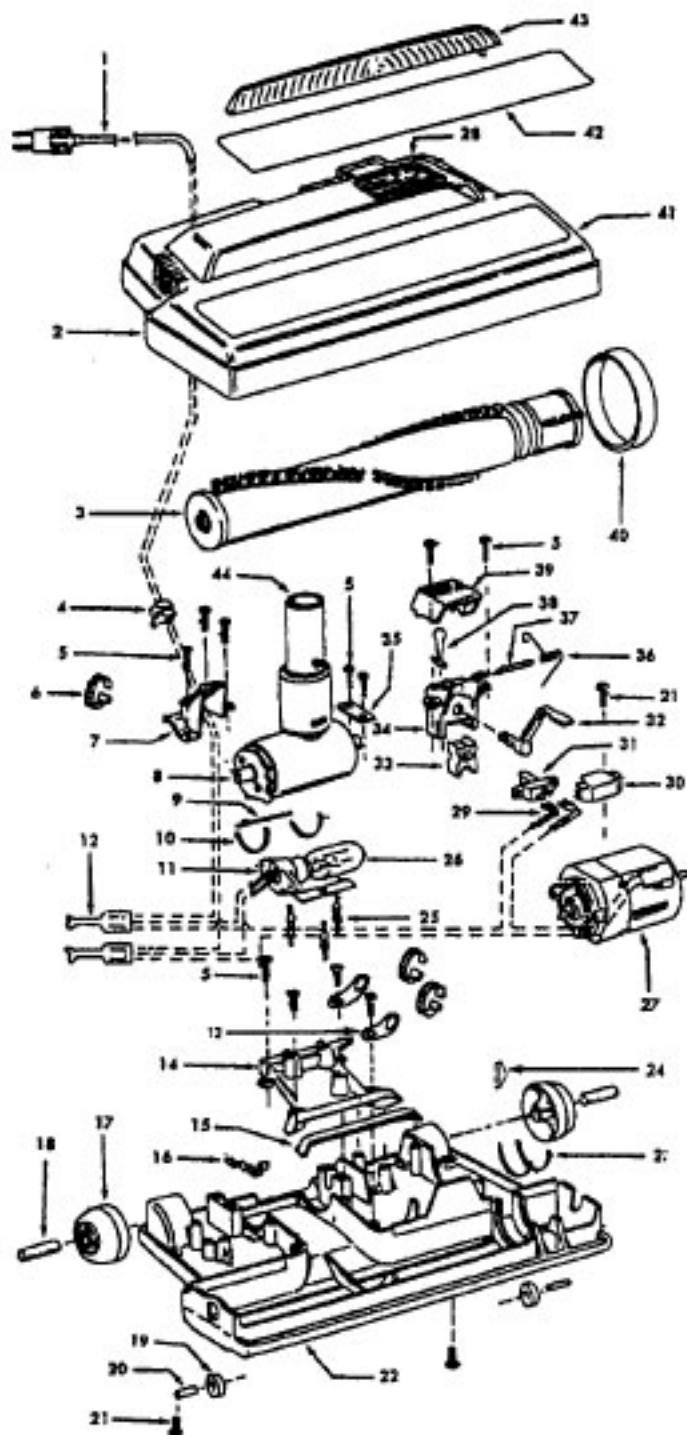

Ref. No.	Part No.	Description
1	48438225	Powered Nozzle Comp.
2	46321088	Cord
3	36231096	Furniture Guard
4	48416030	Agitator
5	163768	Strain Relief
6	21447041	Screw-Self Tapping
7	27479307	Wire Tie
8	36131024	Retainer Housing
9	43461021	Nozzle Connector - AG
10	34112005	Seal
11	34337003	Seal
12	47171012	Lamp Socket
13	18972	Insulated Terminal
14	45517	Wire Holder
15	42256098	Duct Cover
16	34123017	Seal
17	35276001	Detent Spring
18	32175025	Wheel
19	31523005	Wheel Shaft
20	32761001	Wheel
21	31522004	Wheel Shaft
22	21447007	Screw
23	42246121	Base Plate (Incl. Items 17,18,19,20,23,24)
24	34337004	Lower Seal
25	34378010	Upper Seal
26	13261AY	Rib Shoe
27	36218016	Grommet
28	27317307	Dirt Finder Lamp
29	43177073	Motor
30	51865018	Indicator Lens Nameplate
31	27666702	Terminal
32	37258082	Shield
33	281770KD	Switch
34	51151053	Indicator
35	34361001	Switch Actuator
36	42262032	Housing
37	36131017	Retainer
38	38353007	Torsion Spring
39	31523006	Pivot Pin
40	38458002	Depressor
41	38433067	Switch Pedal
42	38528011	Belt
43	42252272	Nozzle Body - MN (Incl. Items 2,43)
44	52125114	Nameplate
	39383060	Dirt Finder Lens
	43457037	Swivel Tube - AG

Agitator 48416030

Ref. No.	Part No.	Description
1	48495AY	Thread Guard
2	43267002	Bearing
3	21347003	Washer
4	36422001	End
5	48445017	Agitator Brush
6	41435018	Thread Guard
7	38537008	End Pulley
8	48418001	Brush Ring
9	31722019	Spacer
10	32724005	Shaft