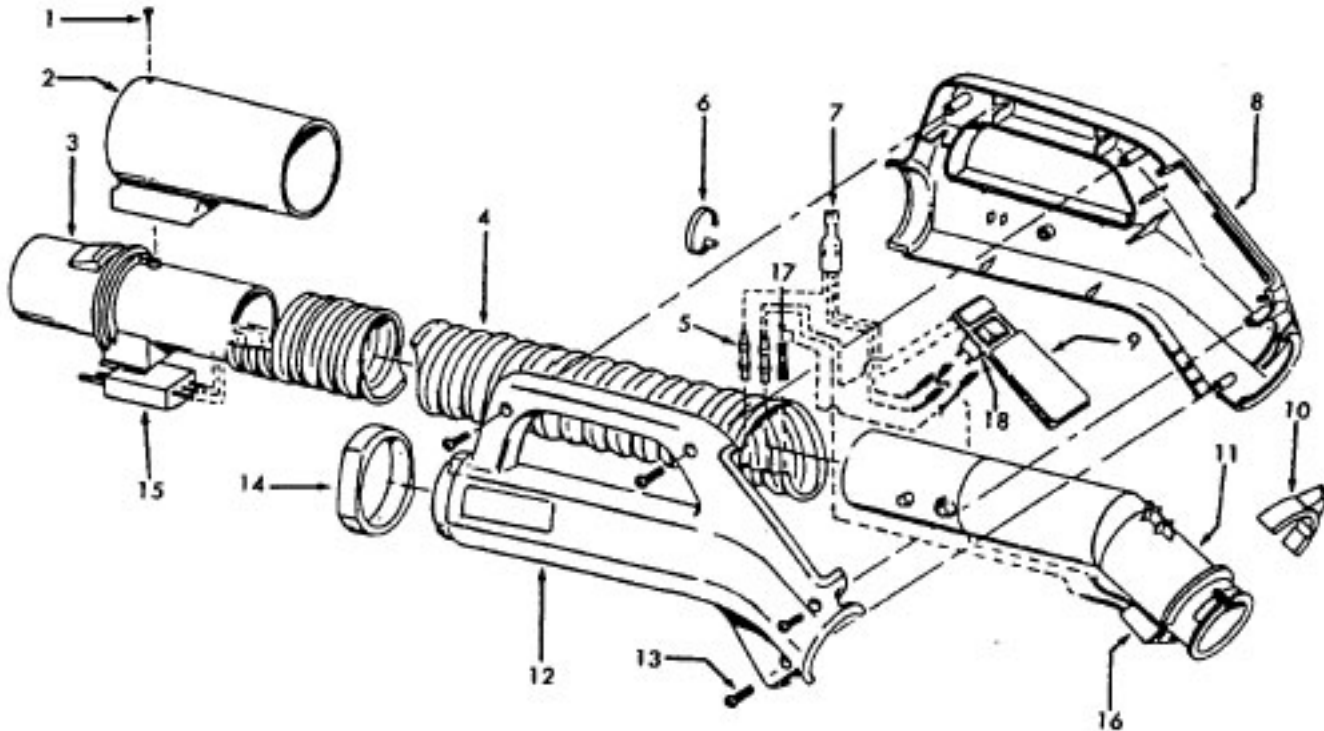

Agitator 48416030

Ref. No.	Part No.	Description
1	48495AY	Thread Guard
2	43267002	Bearing
3	21347003	Washer
4	36422001	End
5	48445017	Agitator Brush
6	41435018	Thread Guard
7	38537008	End Pulley
8	48418001	Brush Ring
9	31722019	Spacer
10	32724005	Shaft

Dimension Hose
43433087 + Hose - 2W - AAP 7-1/2'
43433080 Hose - 2W - AAB 6'

Ref. No.	Part No.	Description
1	36153009 34777007	Latch Ring Suction Regulator- MV

Ref. No.	Part No.	Description	Ref. No.	Part No.	Description
	43433025	Hose - 3W - MV	10	36153029	Latch Ring
	43433082	Hose - 3W - MV	11	38646034	Inner Tube
1	21124102	Drive Screw	12	48663161	Grip - RH - MV
2	38634067	Grip - MV		39461007	Grip - RH - MV - (43433025)
3	38638030	Hose Connector	13	21447124	Screw
4	43431014	Hose - 3W	14	36131087	Retainer Ring
5	31712006	Insulating Sleeve	15	46521008	Plug - 3 Pin
6	27479307	Wire Tie	16	46325024	Connector Repair Kit - (43433082 Only)
7	12227	Insulated Terminal	17	27613003	Wire Slice
8	48663161	Grip - LH - MV	18	28161051	Switch
	39461008	Grip - LH - MV - (43433025)			
9	47551025	Grip Control Panel - AG (incl. Items 6, 7, 17)			