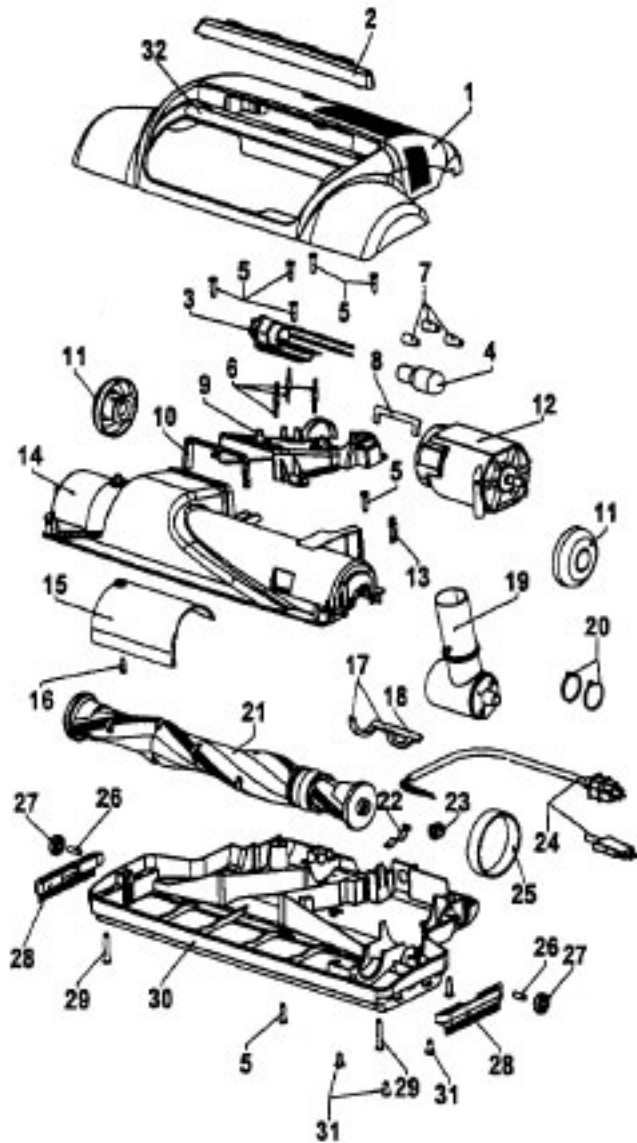

PowerNozzle 48438197 - S3630 - ABM 48438204 - S3646, S3646-020 - AG 48438104 - S3640 - ACM
48438204 - S3649, S3655, S5711, S5713 - AG 48438198 - S3639 - ADJ
48438208 - S3661 - ACL 48438268 - S3636-050- AAY 48438273- AG-S5686, S5688

Ref. No.	Part No.	Description
1.	Note: All Hoods include item 2	
	37253310	Hood - S3630
	37253311	Hood - S3646, S3646-020, S3649, S3655, S5711, S5713 S5686, S5688
	37253314	Hood - S3640
	37253330	Hood - S3639
	37253331	Hood - S3661
	37253332	Hood - S3636-050
2.	39383105	Lens
3.	47171020	Dirt Finder Socket Assembly
4.	27317307	Dirt Finder Bulb
5.	21447003	Screw - 8 required
6.	36218016	Grommet - 3 required
7.	27618508	Wire Connector - 3 required
8.	34253018	Rear Seal
9.	37243031	Duct Cover
10.	34113008	Seal
11.	43244043	Wheel / Axle Assembly - 2 required
12.	43177062	Motor Assembly
13.	013261AY	Rib Shoe
14.	37243029	Agitator Cover Assembly - (Inc. items 13, 15, 16) See note
15.	37243030	Duct Cover
16.	21479449	Screw
17.	34122014	Seal - 2 required
18.	34112007	Seal
19.	43482106	Nozzle Connector
20.	27479307	Cable Tie - 2 required
21.	48414084	Agitator Assembly
22.	35276008	Detent Spring
23.	163768--	Strain Relief
24.	46521021	Power Nozzle Cord - 3 wire
	46321105	Cord - 2 wire - S5686, S5688
25.	38528036	Belt
26.	31522004	Wheel Shaft
27.	32761001	Wheel
28.	39511004	Litter Picker - 2 required
29.	21447236	Screw - 2 required
30.	37245053	Base Plate - (Includes items 26, 27, 28) See note
31.	21479801	Screw - 3 required
32.	51669082	Nameplate - S3630, S3640
	51669083	Nameplate - S3655, S5711, S5713, S5686, S5688
	N/A	Nameplate - S3639, S3646, S3646-020, S3649, S3661
	51659042	Hood Nameplate - S3636-050

Note: Does not include pulley seals. Order part number 38781053.