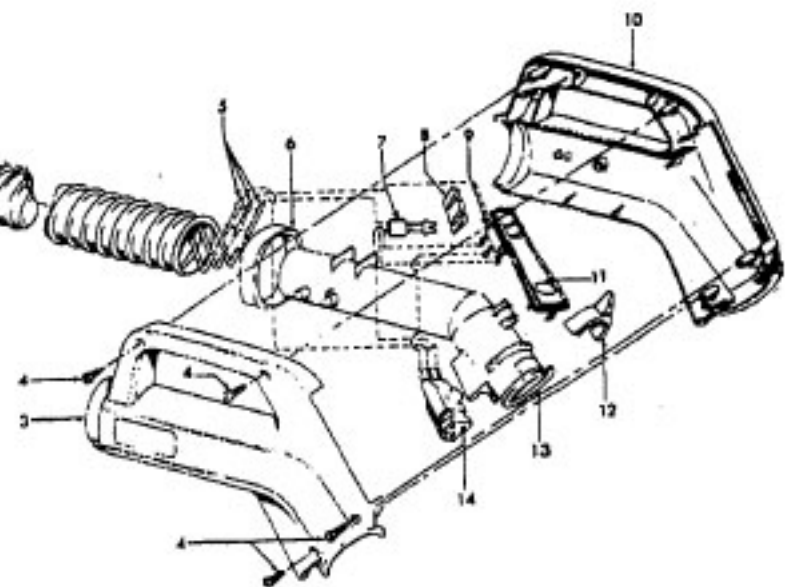

Hose Assembly - PowerMAX/TurboPOWER/ WindTunnel

Models S3603, S3603-040, S3609,
S3610, S3613, S3614, S3630, S3639,
S3640, S3646, S3646-020, S3636-050

Ref. No.	Part No.	Description
1	43433110	Hose Assem. - 2W - AG - S3603, S3603-040, S3610, S3613
	43433116	Hose Assem. - 2W - AG - S3614, S3630, S3639, S3646, S3646-020, S3636-050
2	36153038	Hose Release Latch
3	39461018	Hose Grip - RH - AG
4	21447124	Screw - Self Tapping (4)
5	27613002	Splice (2)
	31712006	Insulating Sleeve (2)
6	36131087	Retaining Ring - ABR
7	18972	Insulated Terminal
8	36913030	Insulator
9	39461017	Hose Grip - LH - AG
10	47551011	Grip Control Panel Assem.
	47551031	Grip Control Panel Assem. (Inc. items 7, 13)
	51375132	Nameplate - Grip Control Panel
11	36153029	Latch Ring -AG
12	38646081	Inner Tube - AG
13	46526004	Connector - BZ
14	36152029	Plug Latch - AG
	40300051	Cord Repair Kit - 2W

Ref. No.	Part No.	Description
1	43433098	Hose Assem. - 3W - S3640
2	36153038	Hose Release Latch
3	39461016	Hose Grip - RH - ABR
4	21447124	Screw - Self Tapping (4)
5	27613002	Splice (3)
	31712006	Insulating Sleeve (3)
6	36131087	Retaining Ring - ABR
7	18972	Insulated Terminal
8	36913030	Insulator
9	28267001	Switch
10	39461015	Hose Grip - LH - ABR
11	47551013	Grip Control Panel Assem. (Incl. Items 7,9)
	51375133	Nameplate - Grip Control Panel
12	36153029	Latch Ring - AG
13	38646034	Inner Tube - AG
14	46526004	Connector
15	36152029	Plug Latch - AG
	40300052	Cord Repair Kit - 3W