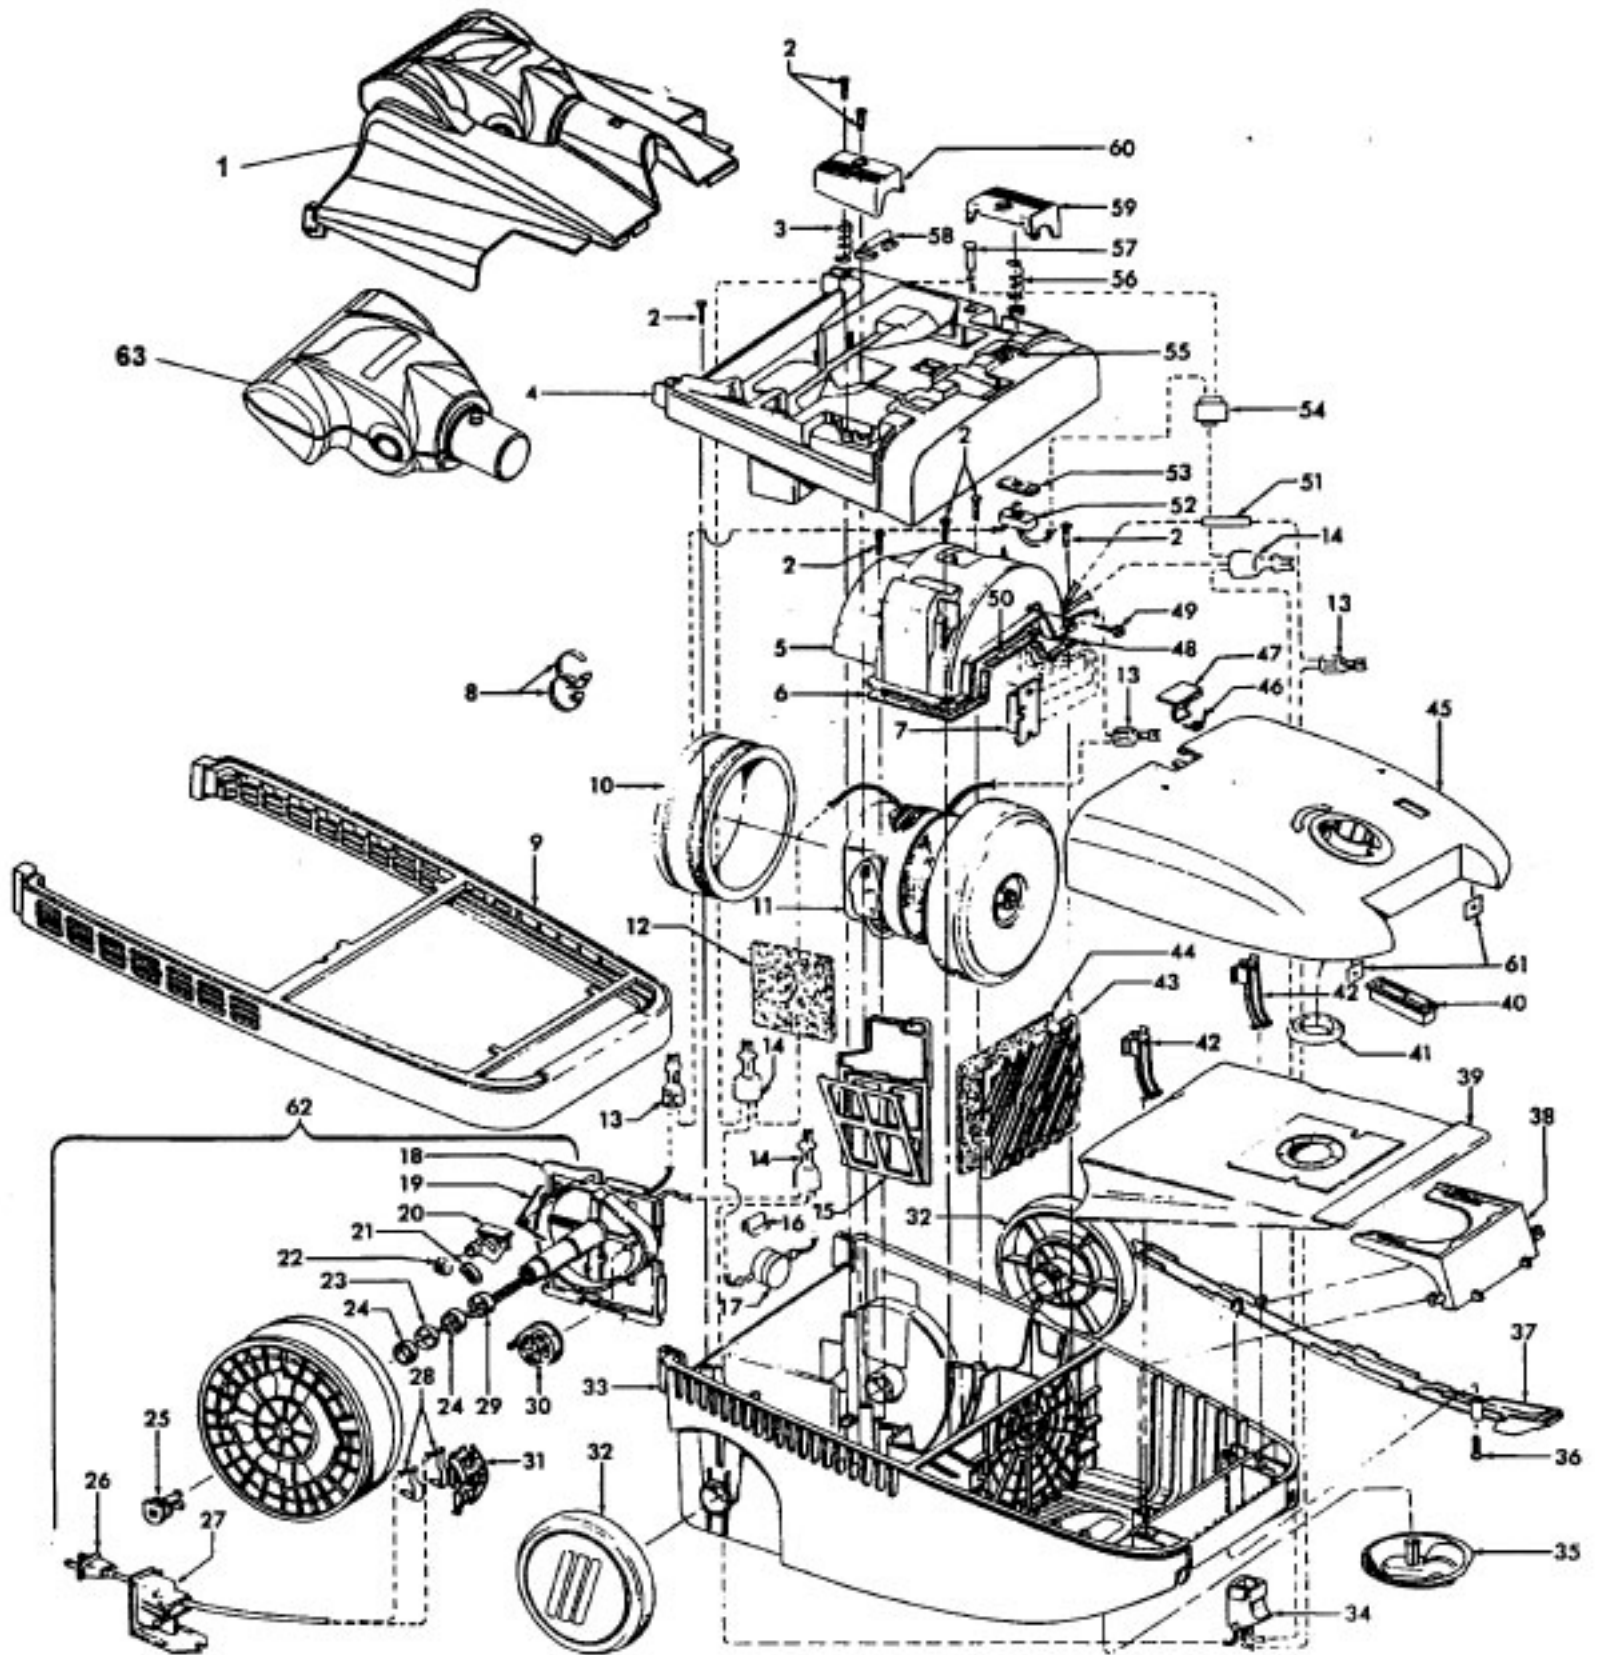

MOTOR ASSEMBLY

Model S3606, S3509, S3511, S3520, S3525, S3530, S3610, S3614, S3620, S3630, S3639, S3646, S3646-020, S3649, S3655, S3661

Ref. No.	Part No.	Description
	43576184	Motor Assem. (Molded Diffuser)
	43576192	Motor Assem. - S3630, S3639, S3646, S3646-020, S3649, S3655, S3661
1	12028--	Nut
2	21312774	Washer - FW (2)
3	37196065	Fan Cover
4	43551008	Fan
5	31148009	Bearing Spacer (Use w/Die Cast Diffuser)
	31148011	Bearing Spacer (Use w/Molded Diffuser)
6	43551029	Diffuser Assem. Comp. (Molded)
7	31165003	Bearing Retainer Plate (Die Cast Diffuser)
8	44765138	Armature Assem.
	44765241	Armature Assem. - S3630, S3646, S3655
9	38353004	Spring (2)
10	21429406	Screw (2)
11	167696AG	Brush Carrier (2)

Note: Does not include pulley seals. Order part number 38781053.

Hose Assembly - PowerMAX/TurboPOWER/ WindTunnel

Models S3603, S3603-040, S3609,
S3610, S3613, S3614, S3630, S3639,
S3640, S3646, S3646-020, S3636-050