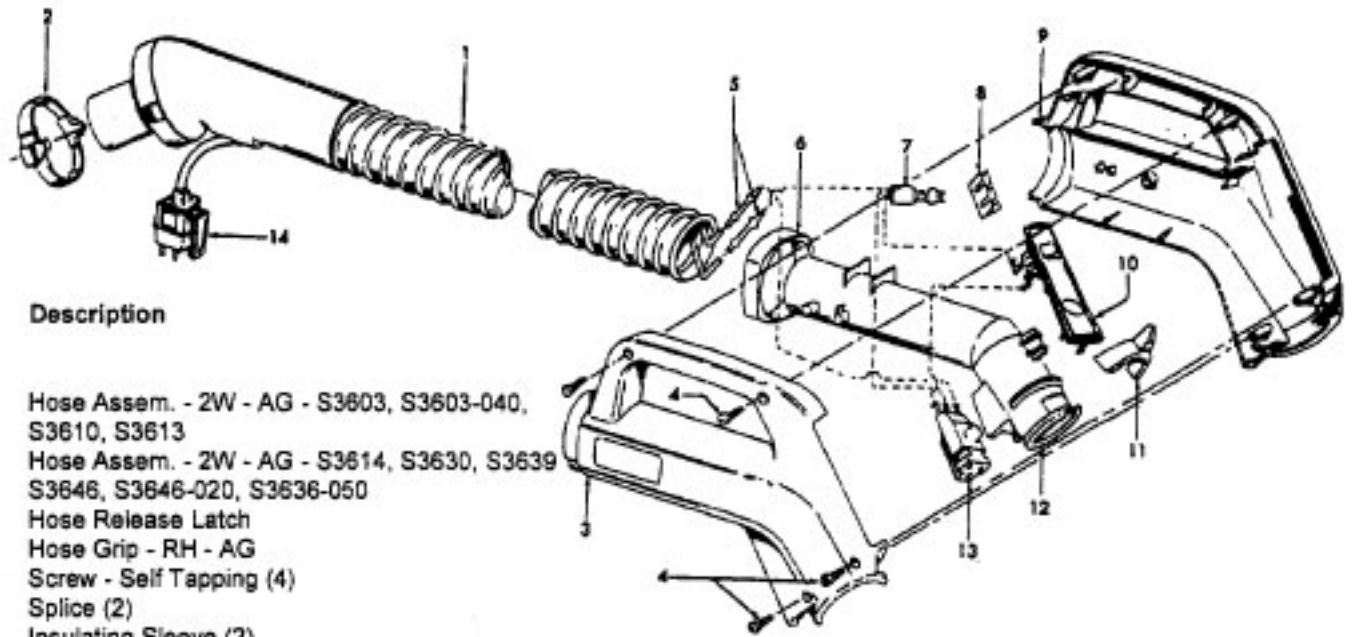

Note: Does not include pulley seals. Order part number 38781053.

Hose Assembly - PowerMAX/TurboPOWER/ WindTunnel

Models S3603, S3603-040, S3609,
S3610, S3613, S3614, S3630, S3639,
S3640, S3646, S3646-020, S3636-050