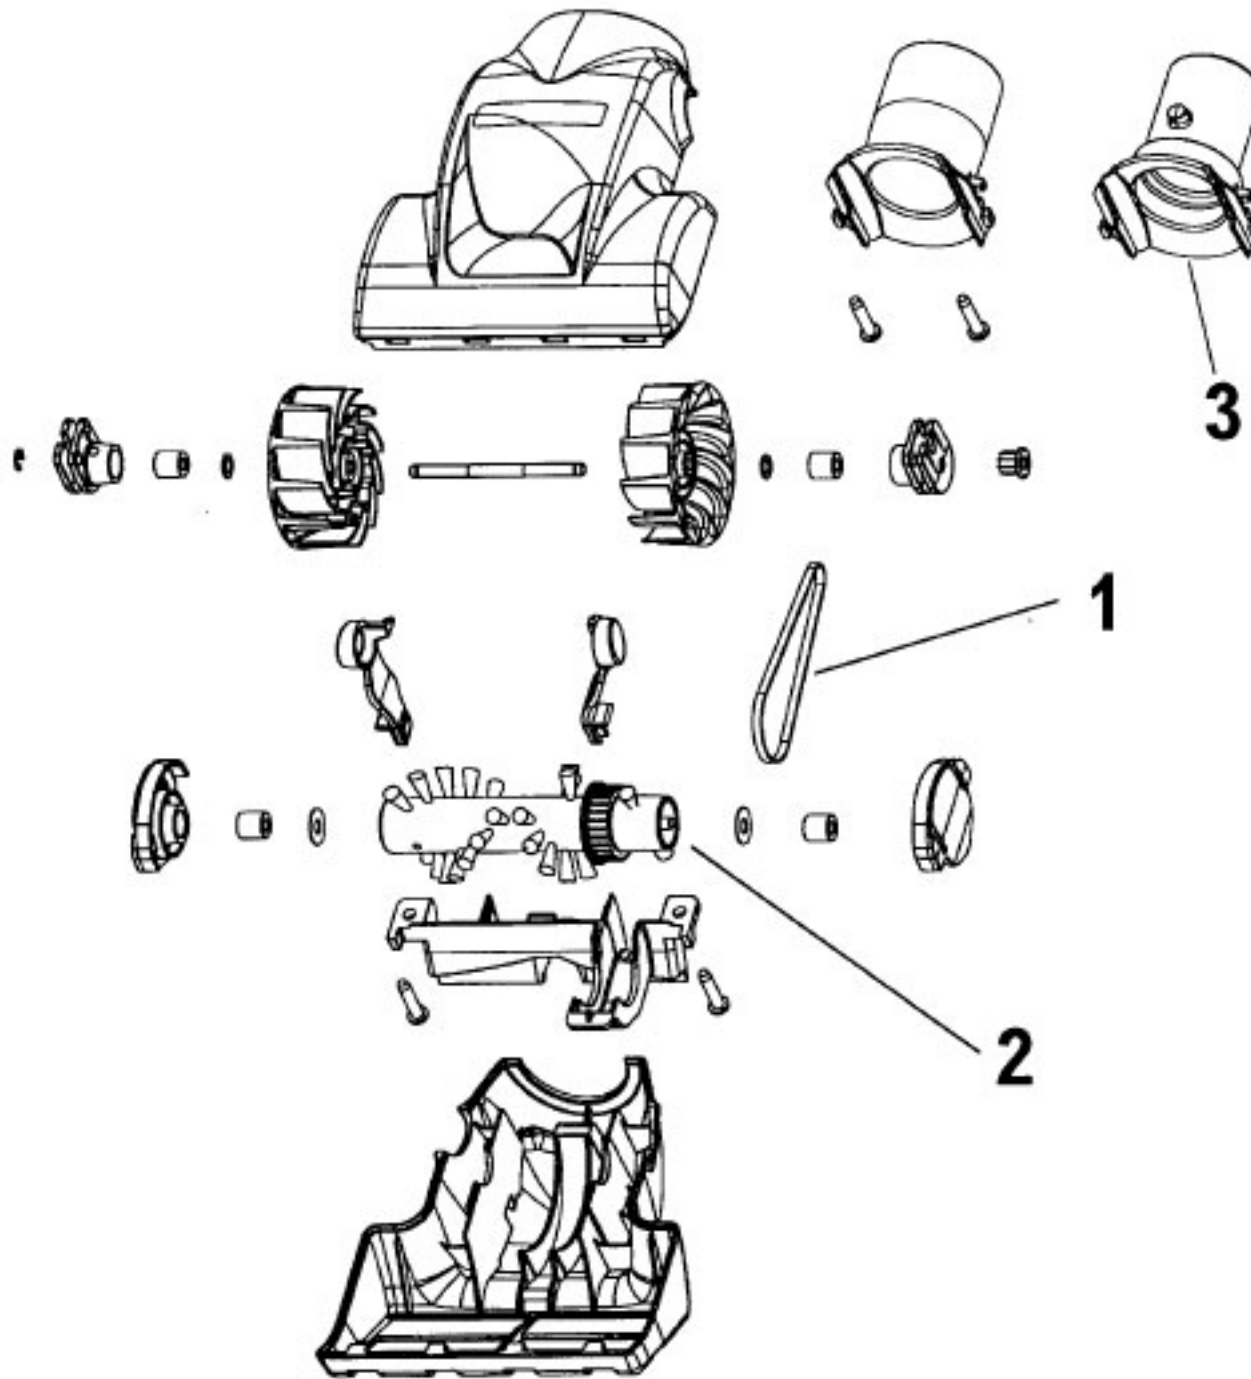

Ref: No.	Part No.	Description
	49129008	Turbine Driven Hand Tool Complete-Sapphire - S3639, S3649
	49129009	Turbine Driven Hand Tool Complete - Dark Spruce - S3661
1	38528037	Belt
2.	48414088	Agitator Assembly
3.	38632012	Connector