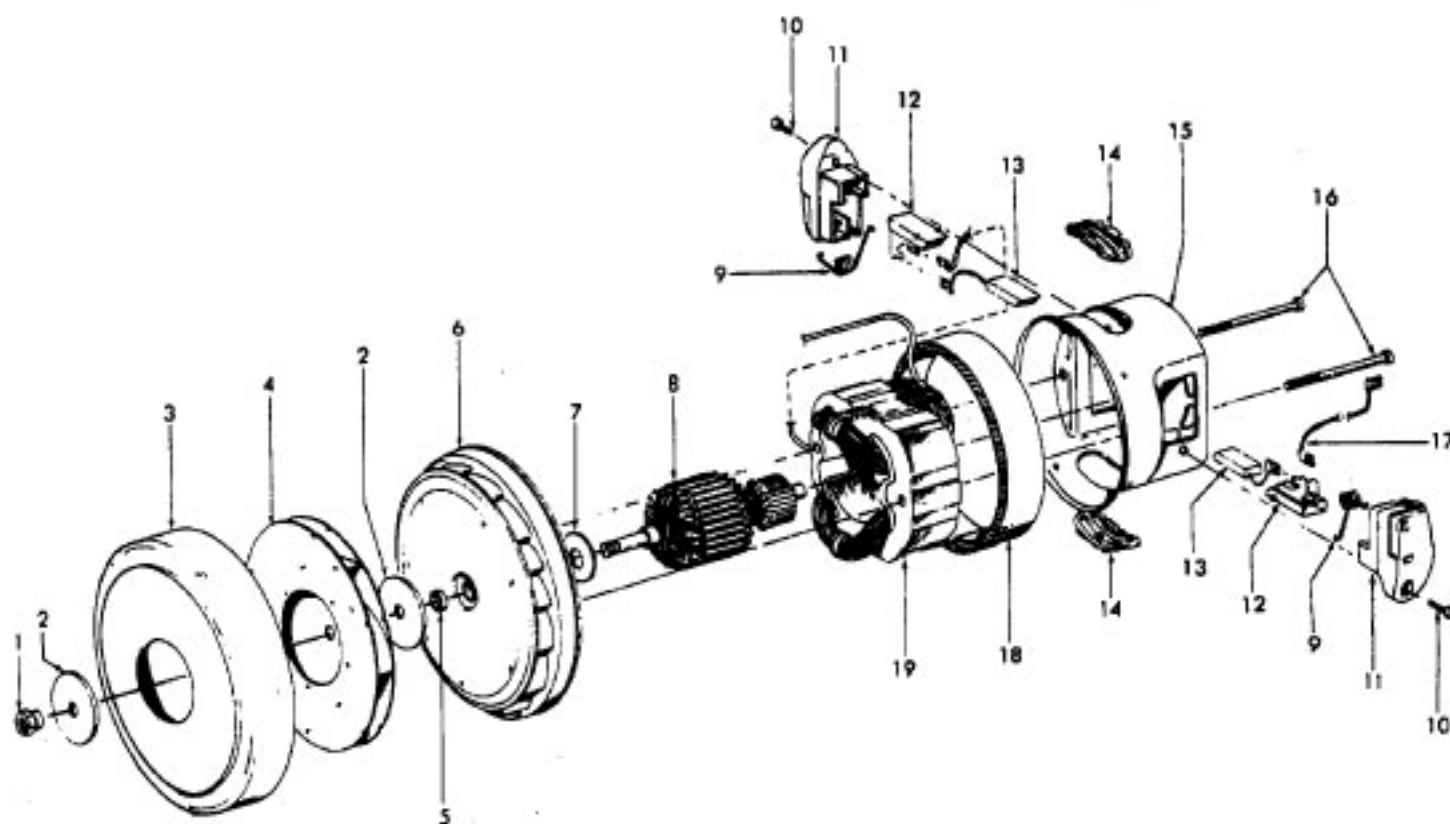

MOTOR ASSEMBLY

Model S3606, S3509, S3511, S3520, S3525, S3530, S3610, S3614, S3620, S3630, S3639, S3646, S3646-020, S3649, S3655, S3661

Ref. No.	Part No.	Description
	43576184	Motor Assem. (Molded Diffuser)
	43576192	Motor Assem. - S3630, S3639, S3646, S3646-020, S3649, S3655, S3661
1	12028--	Nut
2	21312774	Washer - FW (2)
3	37196065	Fan Cover
4	43551008	Fan
5	31148009	Bearing Spacer (Use w/Die Cast Diffuser)
	31148011	Bearing Spacer (Use w/Molded Diffuser)
6	43551029	Diffuser Assem. Comp. (Molded)
7	31165003	Bearing Retainer Plate (Die Cast Diffuser)
8	44765138	Armature Assem.
	44765241	Armature Assem. - S3630, S3646, S3655
9	38353004	Spring (2)
10	21429406	Screw (2)
11	167696AG	Brush Carrier (2)