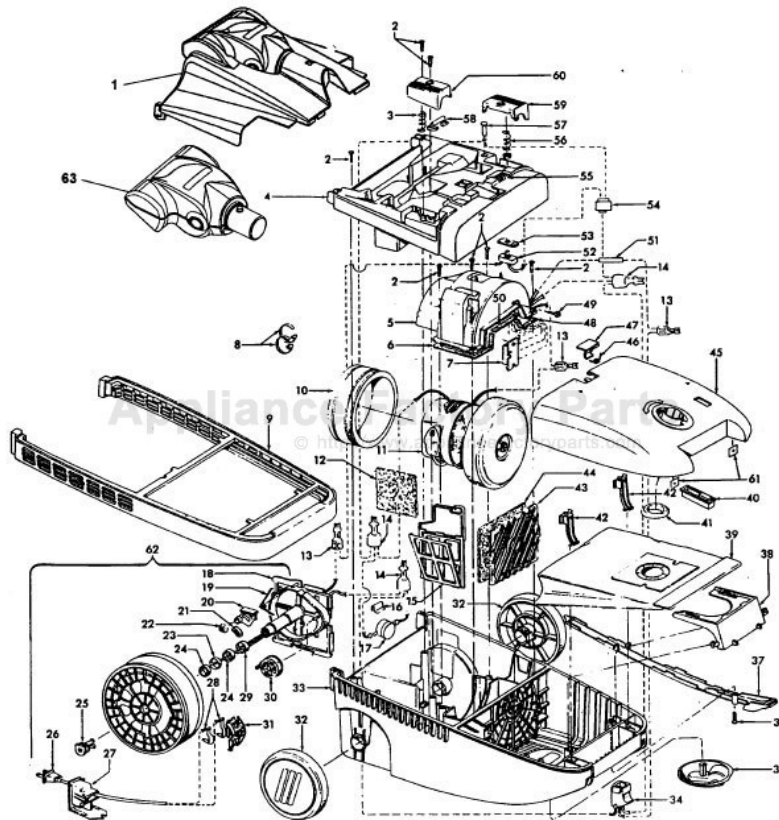

[Find Your HOOVER Vacuum Cleaner Parts - Select From 1456 Models](#)

----- Manual continues below part list -----