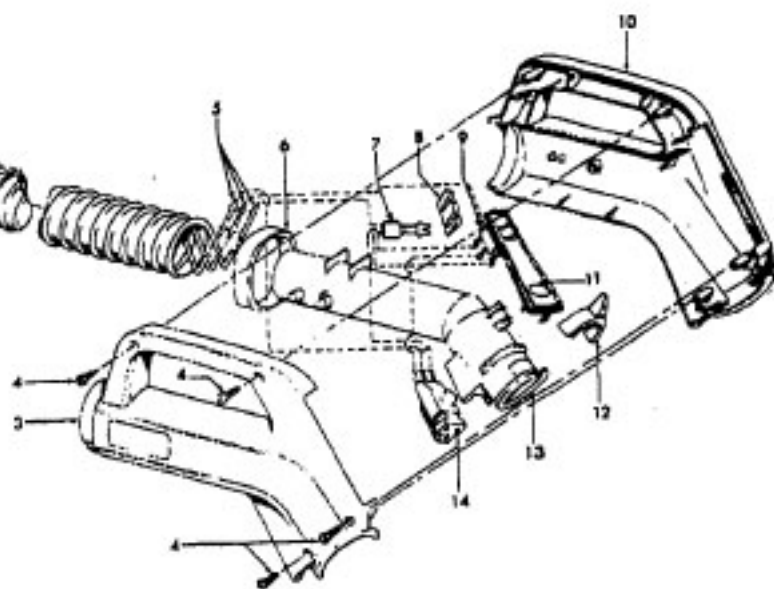

Note: Does not include pulley seals. Order part number 38781053.

Hose Assembly - PowerMAX/TurboPOWER/ WindTunnel

Models S3603, S3603-040, S3609,
S3610, S3613, S3614, S3630, S3639,
S3640, S3646, S3646-020, S3636-050

Ref. No.	Part No.	Description
1	43433110	Hose Assem. - 2W - AG - S3603, S3603-040, S3610, S3613
	43433116	Hose Assem. - 2W - AG - S3614, S3630, S3639, S3646, S3646-020, S3636-050
2	36153038	Hose Release Latch
3	39461018	Hose Grip - RH - AG
4	21447124	Screw - Self Tapping (4)
5	27613002	Splice (2)
	31712006	Insulating Sleeve (2)
6	36131087	Retaining Ring - ABR
7	18972	Insulated Terminal
8	36913030	Insulator
9	39461017	Hose Grip - LH - AG
10	47551011	Grip Control Panel Assem.
	47551031	Grip Control Panel Assem. (Inc. items 7, 13)
	51375132	Nameplate - Grip Control Panel
11	36153029	Latch Ring -AG
12	38646081	Inner Tube - AG
13	46526004	Connector - BZ
14	36152029	Plug Latch - AG
	40300051	Cord Repair Kit - 2W

Ref. No.	Part No.	Description
1	43433098	Hose Assem. - 3W - S3640
2	36153038	Hose Release Latch
3	39461016	Hose Grip - RH - ABR
4	21447124	Screw - Self Tapping (4)
5	27613002	Splice (3)
	31712006	Insulating Sleeve (3)
6	36131087	Retaining Ring - ABR
7	18972	Insulated Terminal
8	36913030	Insulator
9	28267001	Switch
10	39461015	Hose Grip - LH - ABR
11	47551013	Grip Control Panel Assem. (Incl. Items 7,9)
	51375133	Nameplate - Grip Control Panel
12	36153029	Latch Ring - AG
13	38646034	Inner Tube - AG
14	46526004	Connector
15	36152029	Plug Latch - AG
	40300052	Cord Repair Kit - 3W