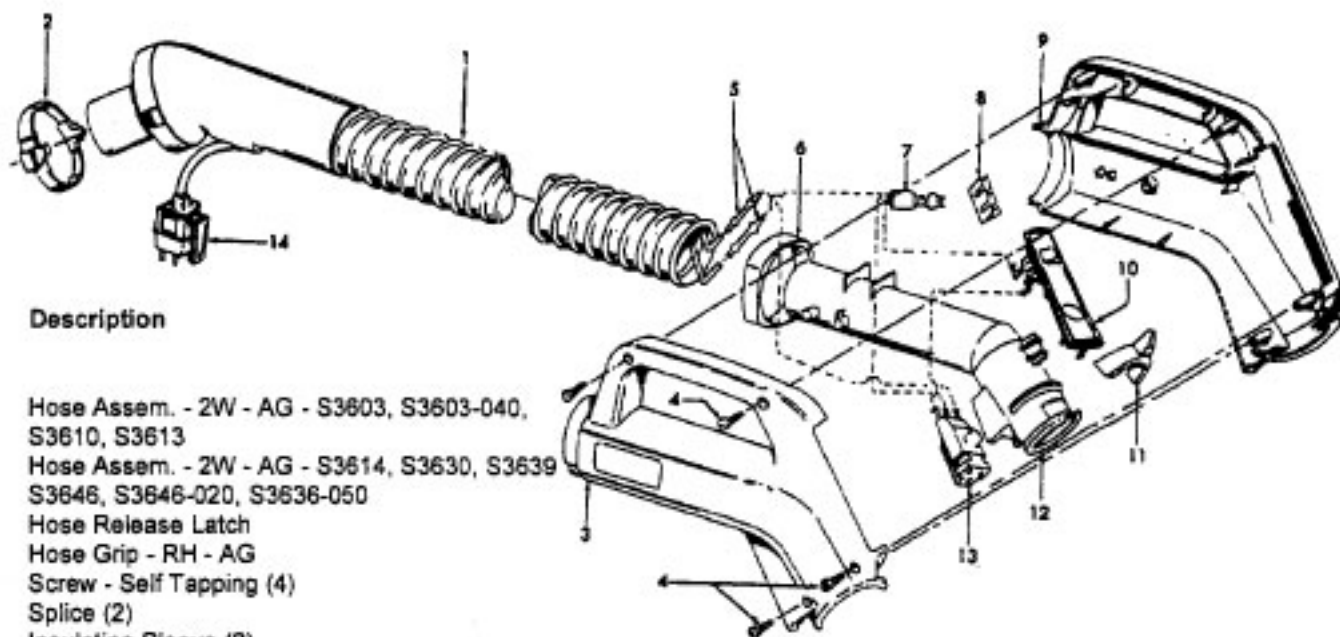

Note: Does not include pulley seals. Order part number 38781053.

Hose Assembly - PowerMAX/TurboPOWER/ WindTunnel

Models S3603, S3603-040, S3609,
S3610, S3613, S3614, S3630, S3639,
S3640, S3646, S3646-020, S3636-050