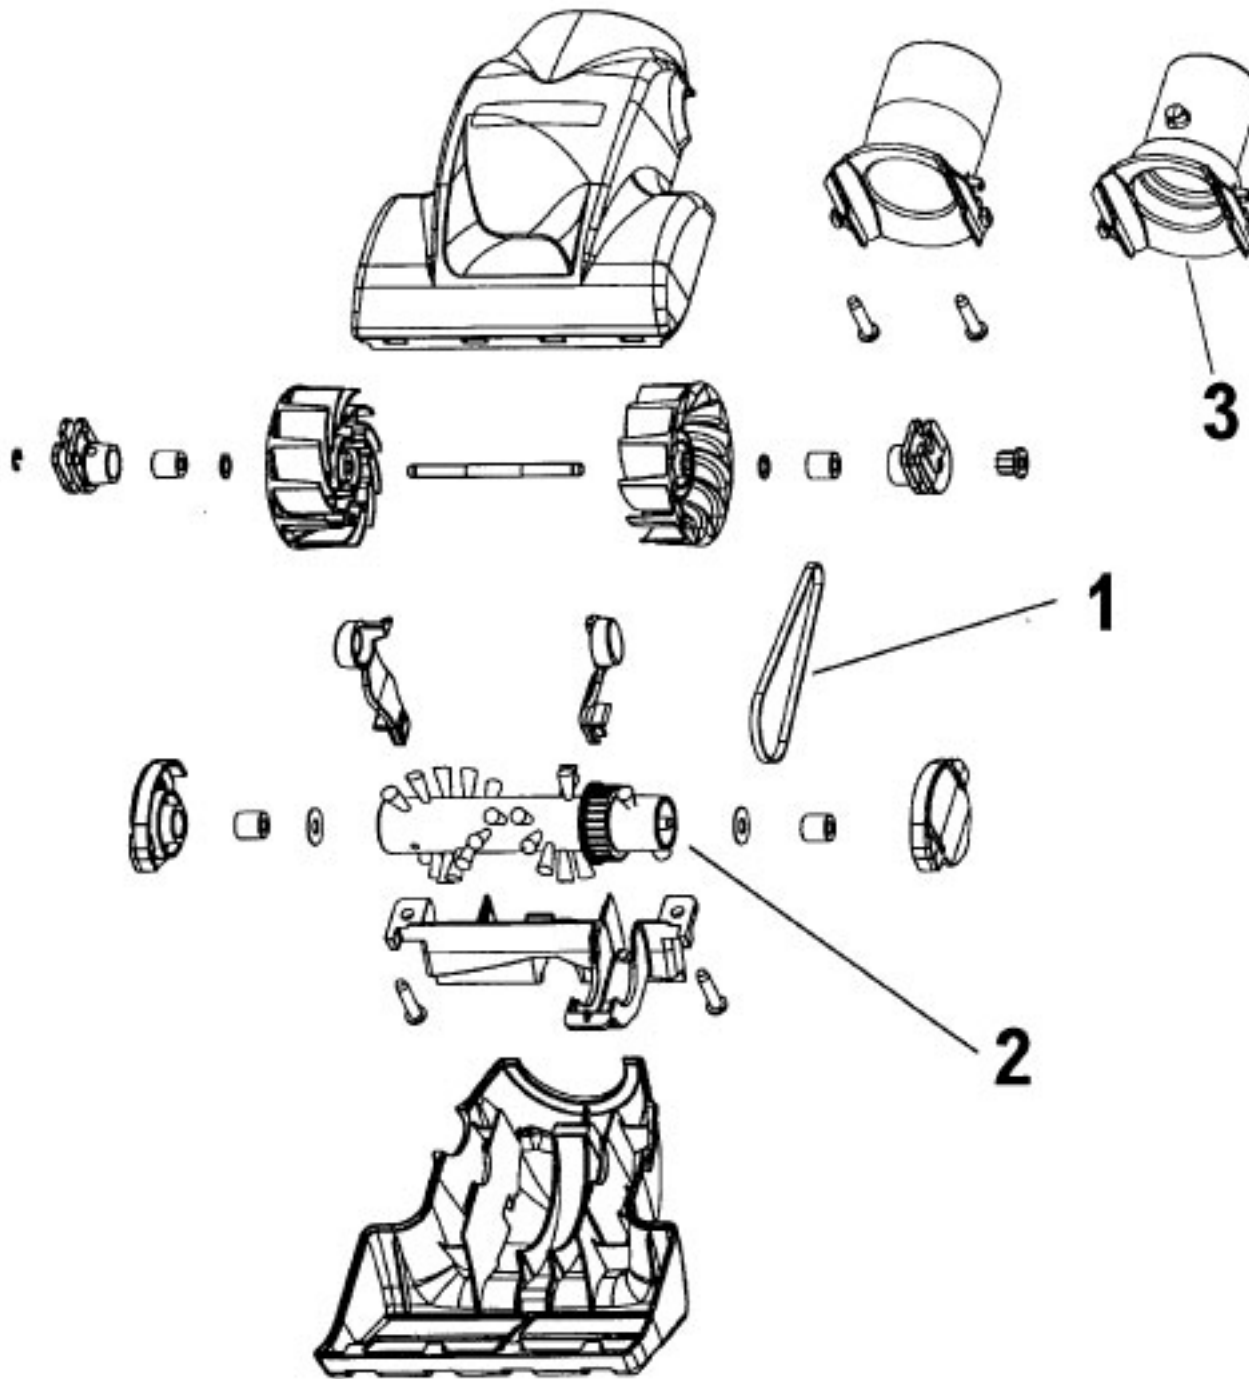

Ref: No.	Part No.	Description
	49129008	Turbine Driven Hand Tool Complete-Sapphire - S3639, S3649
	49129009	Turbine Driven Hand Tool Complete - Dark Spruce - S3661
1	38528037	Belt
2.	48414088	Agitator Assembly
3.	38632012	Connector