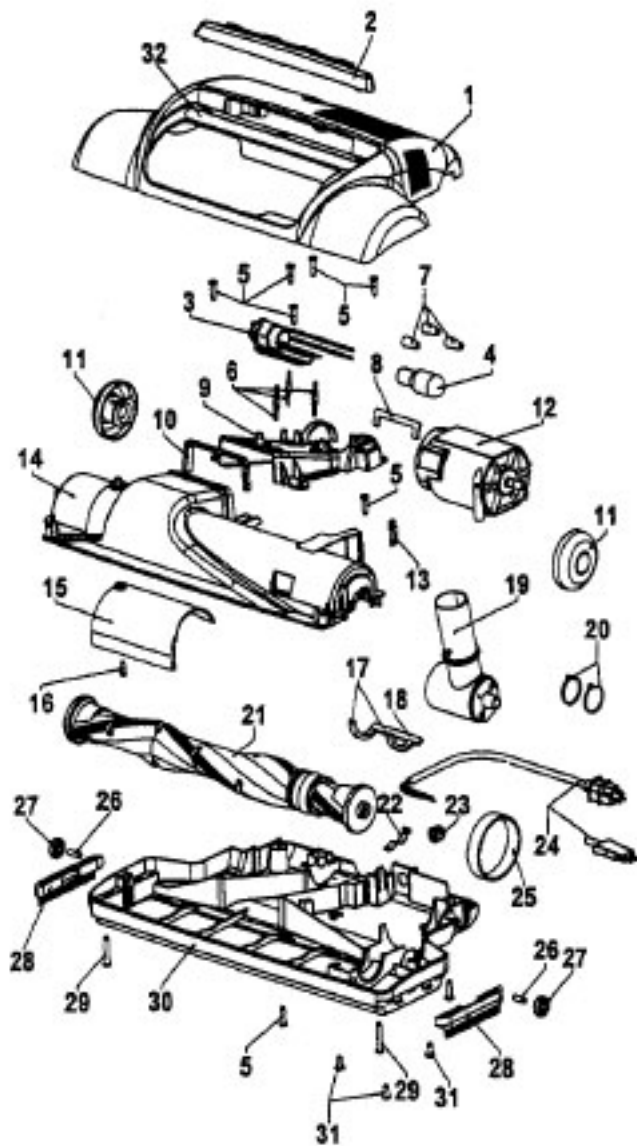

PowerNozzle 48438197 - S3630 - ABM 48438204 - S3646, S3646-020 - AG 48438104 - S3640 - ACM
48438204 - S3649, S3655, S5711, S5713 - AG 48438198 - S3639 - ADJ
48438208 - S3661 - ACL 48438268 - S3636-050- AAY 48438273- AG-S5686, S5688

Ref. No.	Part No.	Description
1.	Note: All Hoods include item 2	
	37253310	Hood - S3630
	37253311	Hood - S3646, S3646-020, S3649, S3655, S5711, S5713 S5686, S5688
	37253314	Hood - S3640
	37253330	Hood - S3639
	37253331	Hood - S3661
	37253332	Hood - S3636-050
2.	39383105	Lens
3.	47171020	Dirt Finder Socket Assembly
4.	27317307	Dirt Finder Bulb
5.	21447003	Screw - 8 required
6.	36218016	Grommet - 3 required
7.	27618508	Wire Connector - 3 required
8.	34253018	Rear Seal
9.	37243031	Duct Cover
10.	34113008	Seal
11.	43244043	Wheel / Axle Assembly - 2 required
12.	43177062	Motor Assembly
13.	013261AY	Rib Shoe
14.	37243029	Agitator Cover Assembly - (Inc. items 13, 15, 16) See note
15.	37243030	Duct Cover
16.	21479449	Screw
17.	34122014	Seal - 2 required
18.	34112007	Seal
19.	43482106	Nozzle Connector
20.	27479307	Cable Tie - 2 required
21.	48414084	Agitator Assembly
22.	35276008	Detent Spring
23.	163768--	Strain Relief
24.	46521021	Power Nozzle Cord - 3 wire
	46321105	Cord - 2 wire - S5686, S5688
25.	38528036	Belt
26.	31522004	Wheel Shaft
27.	32761001	Wheel
28.	39511004	Litter Picker - 2 required
29.	21447236	Screw - 2 required
30.	37245053	Base Plate - (Includes items 26, 27, 28) See note
31.	21479801	Screw - 3 required
32.	51669082	Nameplate - S3630, S3640
	51669083	Nameplate - S3655, S5711, S5713, S5686, S5688
	N/A	Nameplate - S3639, S3646, S3646-020, S3649, S3661
	51659042	Hood Nameplate - S3636-050

Note: Does not include pulley seals. Order part number 38781053.