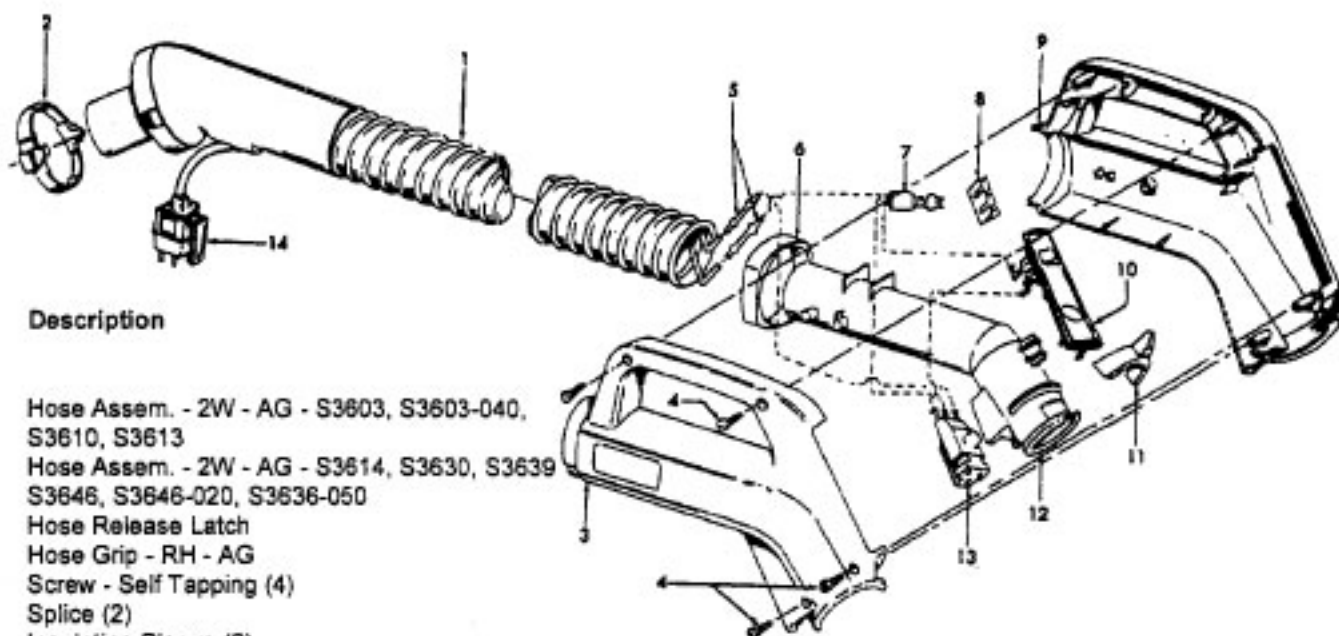

Hose Assembly - PowerMAX/TurboPOWER/ WindTunnel

Models S3603, S3603-040, S3609,
S3610, S3613, S3614, S3630, S3639,
S3640, S3646, S3646-020, S3636-050

Ref. No.	Part No.	Description
1	43433110	Hose Assem. - 2W - AG - S3603, S3603-040, S3610, S3613
	43433116	Hose Assem. - 2W - AG - S3614, S3630, S3639 S3646, S3646-020, S3636-050
2	36153038	Hose Release Latch
3	39461018	Hose Grip - RH - AG
4	21447124	Screw - Self Tapping (4)
5	27613002	Splice (2)
	31712006	Insulating Sleeve (2)
6	36131087	Retaining Ring - ABR
7	18972	Insulated Terminal
8	36913030	Insulator
9	39461017	Hose Grip - LH - AG
10	47551011	Grip Control Panel Assem.
	47551031	Grip Control Panel Assem. (Inc. items 7, 13)
	51375132	Nameplate - Grip Control Panel
11	36153029	Latch Ring -AG
12	38646081	Inner Tube - AG
13	46526004	Connector - BZ
14	36152029	Plug Latch - AG
	40300051	Cord Repair Kit - 2W

Ref. No.	Part No.	Description
1	43433098	Hose Assem. - 3W - S3640
2	36153038	Hose Release Latch
3	39461016	Hose Grip - RH - ABR
4	21447124	Screw - Self Tapping (4)
5	27613002	Splice (3)
	31712006	Insulating Sleeve (3)
6	36131087	Retaining Ring - ABR
7	18972	Insulated Terminal
8	36913030	Insulator
9	28267001	Switch
10	39461015	Hose Grip - LH - ABR
11	47551013	Grip Control Panel Assem. (Incl. Items 7,9)
	51375133	Nameplate - Grip Control Panel
12	36153029	Latch Ring - AG
13	38646034	Inner Tube - AG
14	46526004	Connector
15	36152029	Plug Latch - AG
	40300052	Cord Repair Kit - 3W