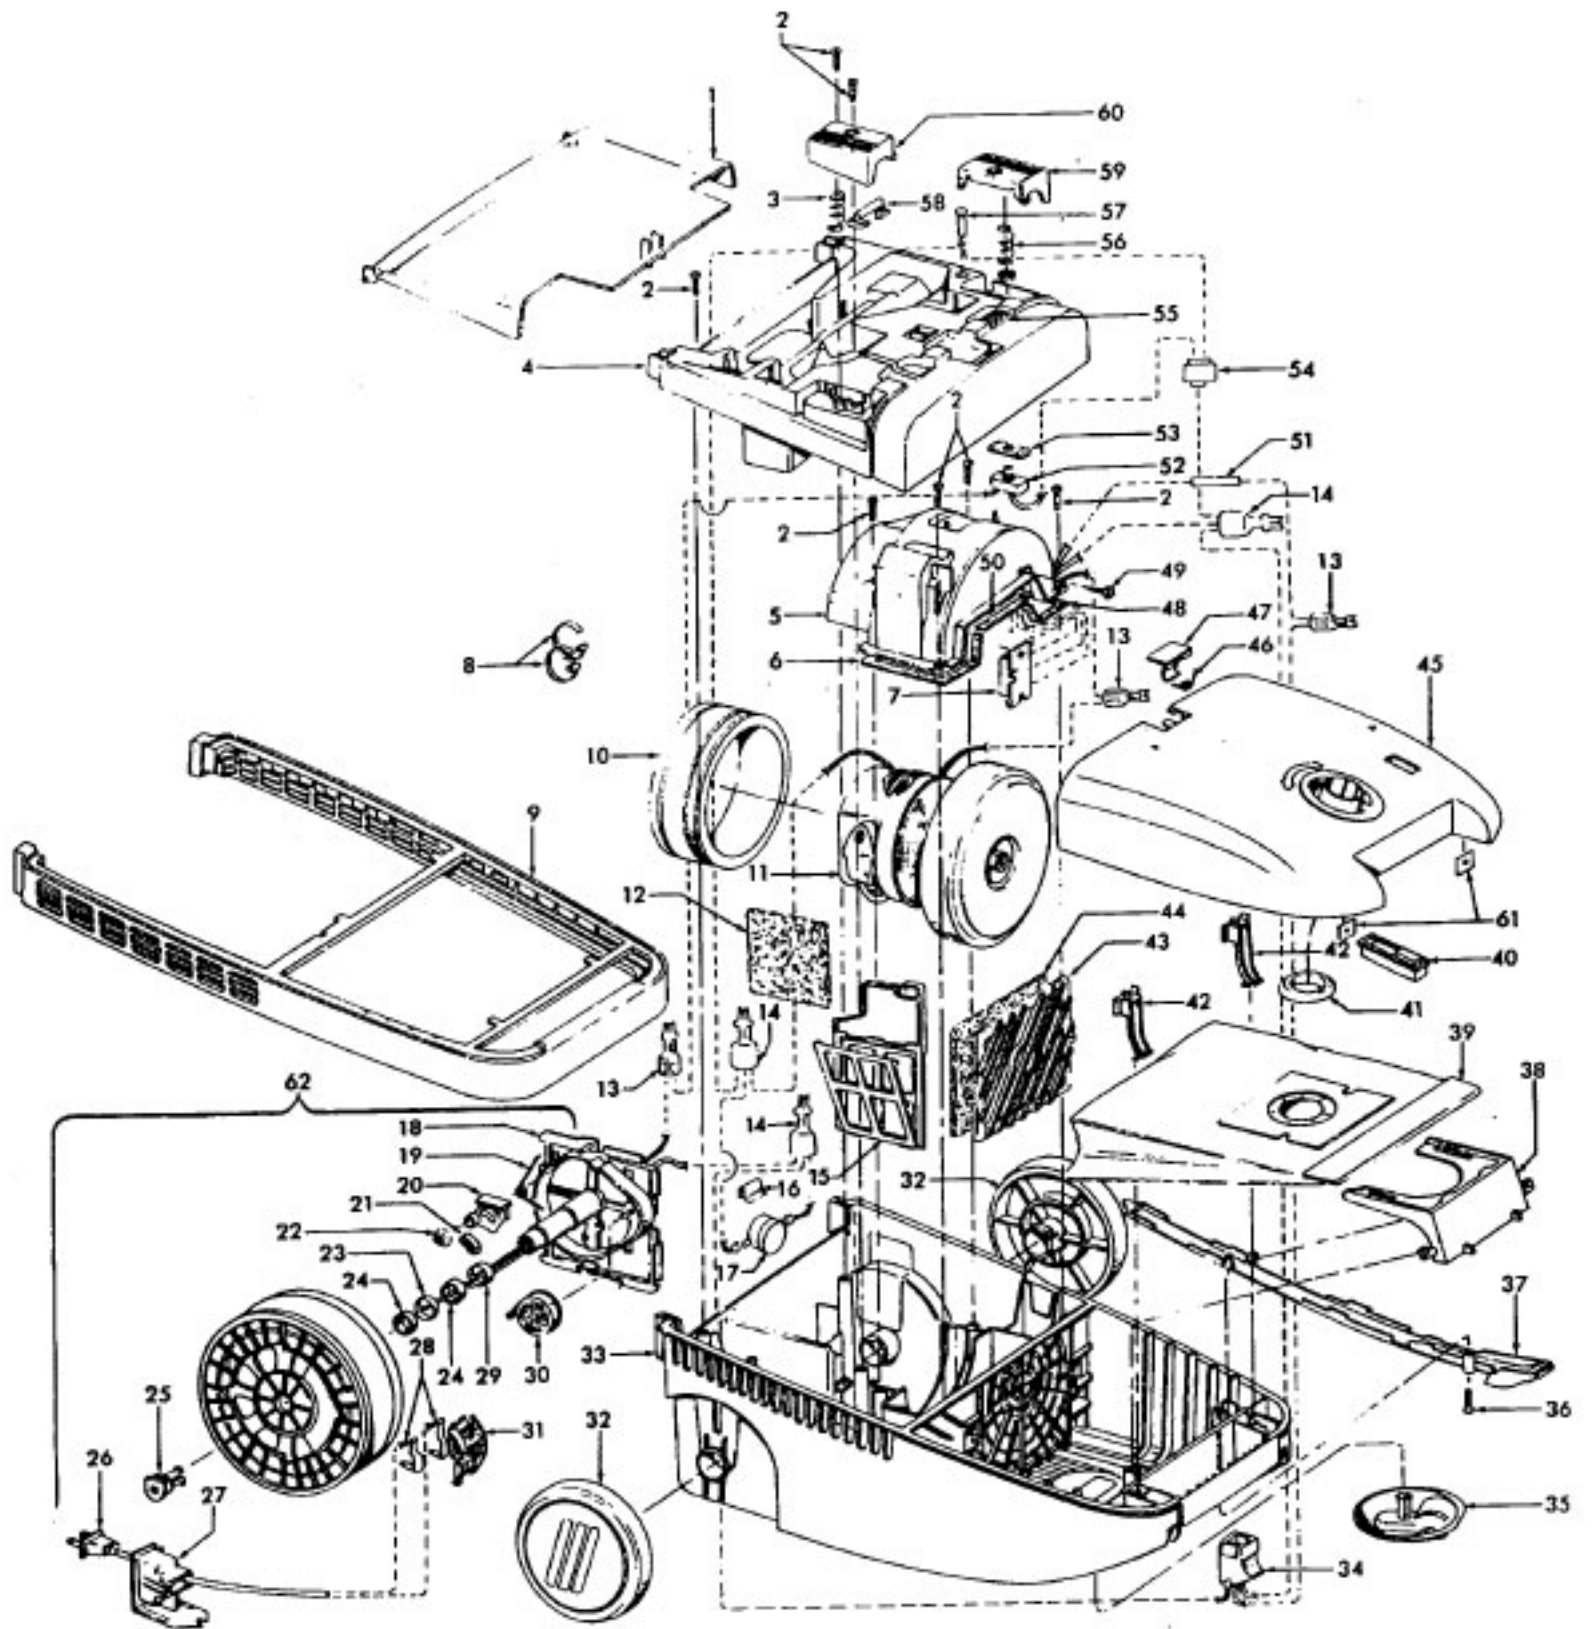

WindTunnel Ultra Canister
WindTunnel Canister

Model S3655
Model S3640

Ref. No.	Part No.	Description	Ref. No.	Part No.	Description
1	37215180	Tool Lid - AAN	51		Incl. w/item 5
2	21447217	Screw (7)	52	28218048	Switch
3	38314024	Spring - FW	53	Not Applic.	Switch Mounting Plate
4	41426130	Motor Cover - AG - S3655 (Incl. Items 3,58,60)	54	27617106	Connector
	41426141	Motor Cover - ACM - S3640 (Inc. Items 3, 58, 60)	55	37941043	Rheostat Cover - AG
5	41312048	Motor Retainer Assem. (Incl. Items 6,7,48,49,50,51)	56	38314026	Spring
6	34633003	Retainer Seal - RH	57	27343250	Power Light
7		Included w/item 5	58	38458034	Cord Reel Brake Arm - AG
8	27479307	Lead Wire Tie	59	38422184	Switch Pedal - AG
9	36235069	Furniture Guard - AG	60	38422155	Cord Reel Pedal - AG
10	36322031	Motor Mount	61	21378159	Speed Clip (2)
11	43576192	Motor Assem. (P-286)	62	41911014	Cord Reel Assem.
12	34174012	Exhaust Filter		56513349	Owner Manual
13	12227	Insulated Terminal (2)		58175131	Carton
14	18972	Insulated Terminal (2)		58211011	Bottom Support - Front
15	38769019	Exhaust Filter Cassette - AAU		58211012	Bottom Support - Rear
16	21378160	Retaining Clip	CLEANING TOOLS (P - 240)		
17	28382085	Thermal Protector		38617017	Crevice Tool - AG
18	N/A	Cord Reel Support - BZ		43414057	Furniture Nozzle - AG
19	N/A	Torsion Spring - FW		43414064	Dusting Brush - AG
20	N/A	Brake Lever Assem. - AAP		43414073	Floor Brush - AG
21	N/A	Brake Pad		43453052	Extension Tube - 20 - AX - S3655
22	N/A	Push Nut		43453023	Extension Tube - 20 - AX - S3640
23	N/A	Slip Ring Assem. - White		43453099	Extension Tube - AX - S3640, S3655
24	N/A	Spacer - BZ (2)		3863801P	Extension Tube - Molded (3 included with model S3655)
25	N/A	Retainer - AG		43433115	Hose - 3W - AG - S3655 - (P.279)
26	46383288	Attachment Cord Assem. - AG		43433098	Hose - 3W - AG - S3640 - (P. 278)
27	36218018	Ferrule - AG		48438204	Power Nozzle - AG- S3655 (P. 314)
28	N/A	Contact Spring (2)		48438104	Power Nozzle - ACM - S3640 (P. 314)
29	N/A	Slip Ring Assem. - Black		4341401P	Rug and Floor Nozzle - (1 included with model S3655)
30	N/A	Spool & Spring Assem.			
31	N/A	Brush Holder			
32	38522065	Wheel - AG (2)			
33	42215004	Main Body Assem. - AG (Incl. Items 9,16,17,34,36,37)			
34	46326082	Receptacle Assem. - AG - S3655			
	46526015	Receptacle Assem. - AG - S3640			
35	41432040	Wheel Carrier Assem. - AG			
36	21447223	Screw - Self Tapping			
37	36218020	Cord Channel Cover - AG			
38	36424010	Bag Collar Support - AG			
39	4010100S	Throw Away Bag Assem. - 3 pack Allergen Filtration			
40	51151010	Bag Indicator Assem. Comp.			
41	36424012	Bag Collar Seal - AG			
42	36151027	Bag Lid Hinge (2)			
43	37944005	Filter Retainer - AG			
44	38765009	Secondary Filter			
45	42212135	Bag Lid Assem. - AG -Common (Incl. Items 40,41,46,47,61)			
46	38351009	Torsion Spring - FW			
47	36153040	Bag Lid Latch -			
48	34633002	Retainer Seal - LH			
49	21466732	Screw - Self Tapping			
50	34123040	Retainer Seal - Center			