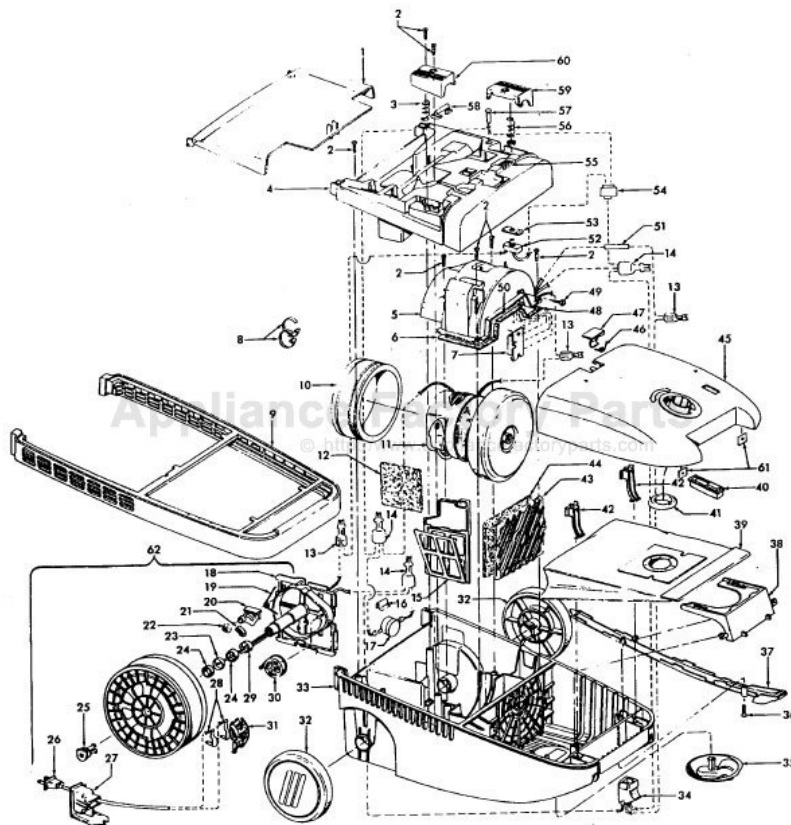

[Find Your HOOVER Vacuum Cleaner Parts - Select From 1456 Models](#)

----- Manual continues below part list -----