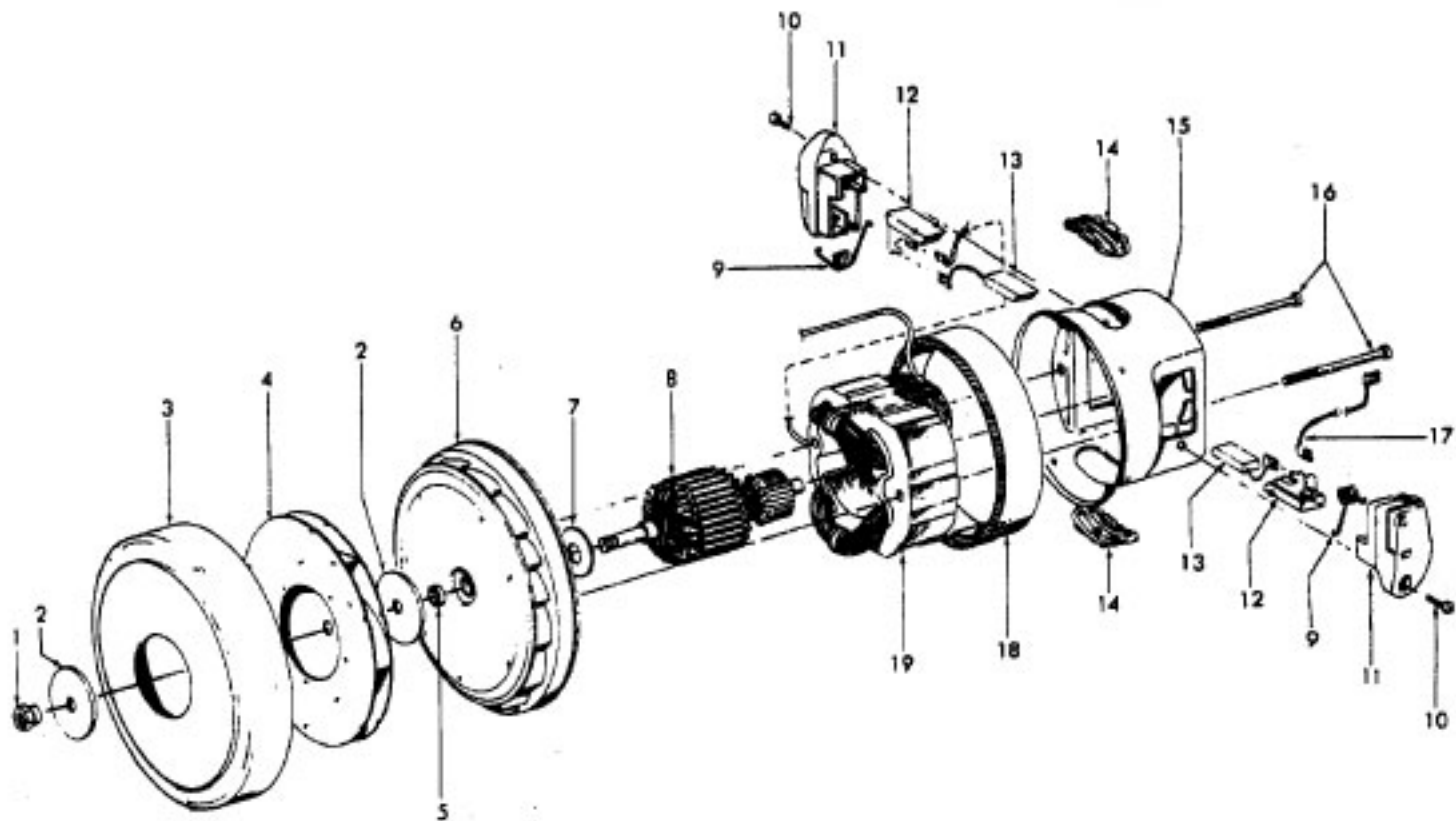

WindTunnel Ultra Canister
WindTunnel Canister

Model S3655
Model S3640

Ref. No.	Part No.	Description	Ref. No.	Part No.	Description
1	37215180	Tool Lid - AAN	51		Incl. w/item 5
2	21447217	Screw (7)	52	28218048	Switch
3	38314024	Spring - FW	53	Not Applic.	Switch Mounting Plate
4	41426130	Motor Cover - AG - S3655 (Incl. Items 3,58,60)	54	27617106	Connector
	41426141	Motor Cover - ACM - S3640 (Inc. Items 3, 58, 60)	55	37941043	Rheostat Cover - AG
5	41312048	Motor Retainer Assem. (Incl. Items 6,7,48,49,50,51)	56	38314026	Spring
6	34633003	Retainer Seal - RH	57	27343250	Power Light
7		Included w/item 5	58	38458034	Cord Reel Brake Arm - AG
8	27479307	Lead Wire Tie	59	38422184	Switch Pedal - AG
9	36235069	Furniture Guard - AG	60	38422155	Cord Reel Pedal - AG
10	36322031	Motor Mount	61	21378159	Speed Clip (2)
11	43576192	Motor Assem. (P-286)	62	41911014	Cord Reel Assem.
12	34174012	Exhaust Filter		56513349	Owner Manual
13	12227	Insulated Terminal (2)		58175131	Carton
14	18972	Insulated Terminal (2)		58211011	Bottom Support - Front
15	38769019	Exhaust Filter Cassette - AAU		58211012	Bottom Support - Rear
16	21378160	Retaining Clip	CLEANING TOOLS (P - 240)		
17	28382085	Thermal Protector		38617017	Crevice Tool - AG
18	N/A	Cord Reel Support - BZ		43414057	Furniture Nozzle - AG
19	N/A	Torsion Spring - FW		43414064	Dusting Brush - AG
20	N/A	Brake Lever Assem. - AAP		43414073	Floor Brush - AG
21	N/A	Brake Pad		43453052	Extension Tube - 20 - AX - S3655
22	N/A	Push Nut		43453023	Extension Tube - 20 - AX - S3640
23	N/A	Slip Ring Assem. - White		43453099	Extension Tube - AX - S3640, S3655
24	N/A	Spacer - BZ (2)		3863801P	Extension Tube - Molded (3 included with model S3655)
25	N/A	Retainer - AG		43433115	Hose - 3W - AG - S3655 - (P.279)
26	46383288	Attachment Cord Assem. - AG		43433098	Hose - 3W - AG - S3640 - (P. 278)
27	36218018	Ferrule - AG		48438204	Power Nozzle - AG- S3655 (P. 314)
28	N/A	Contact Spring (2)		48438104	Power Nozzle - ACM - S3640 (P. 314)
29	N/A	Slip Ring Assem. - Black		4341401P	Rug and Floor Nozzle - (1 included with model S3655)
30	N/A	Spool & Spring Assem.			
31	N/A	Brush Holder			
32	38522065	Wheel - AG (2)			
33	42215004	Main Body Assem. - AG (Incl. Items 9,16,17,34,36,37)			
34	46326082	Receptacle Assem. - AG - S3655			
	46526015	Receptacle Assem. - AG - S3640			
35	41432040	Wheel Carrier Assem. - AG			
36	21447223	Screw - Self Tapping			
37	36218020	Cord Channel Cover - AG			
38	36424010	Bag Collar Support - AG			
39	4010100S	Throw Away Bag Assem. - 3 pack Allergen Filtration			
40	51151010	Bag Indicator Assem. Comp.			
41	36424012	Bag Collar Seal - AG			
42	36151027	Bag Lid Hinge (2)			
43	37944005	Filter Retainer - AG			
44	38765009	Secondary Filter			
45	42212135	Bag Lid Assem. - AG -Common (Incl. Items 40,41,46,47,61)			
46	38351009	Torsion Spring - FW			
47	36153040	Bag Lid Latch -			
48	34633002	Retainer Seal - LH			
49	21466732	Screw - Self Tapping			
50	34123040	Retainer Seal - Center			