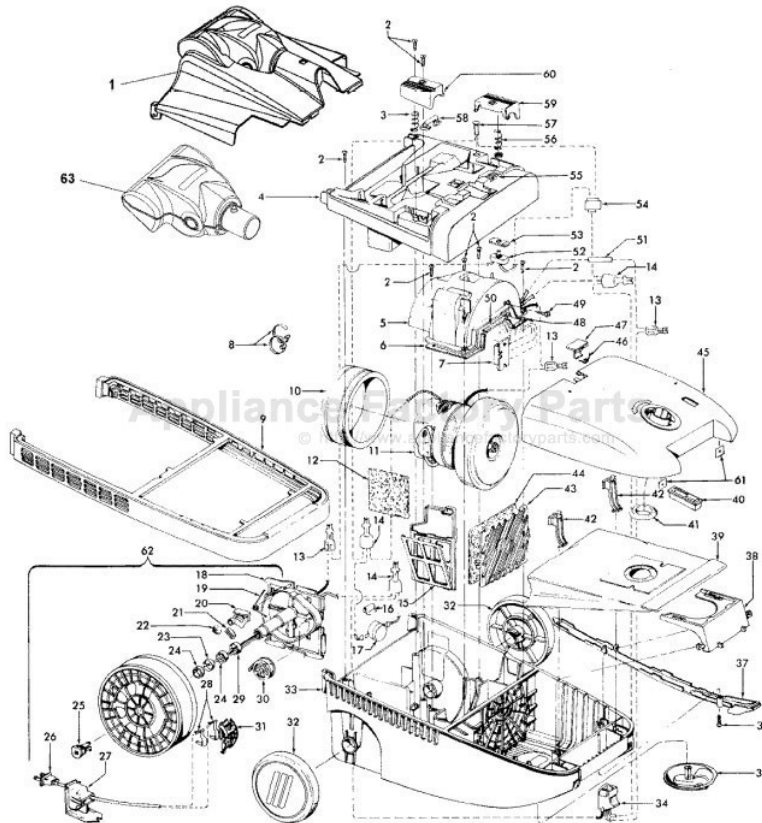

[Find Your HOOVER Vacuum Cleaner Parts - Select From 1456 Models](#)

----- Manual continues below part list -----