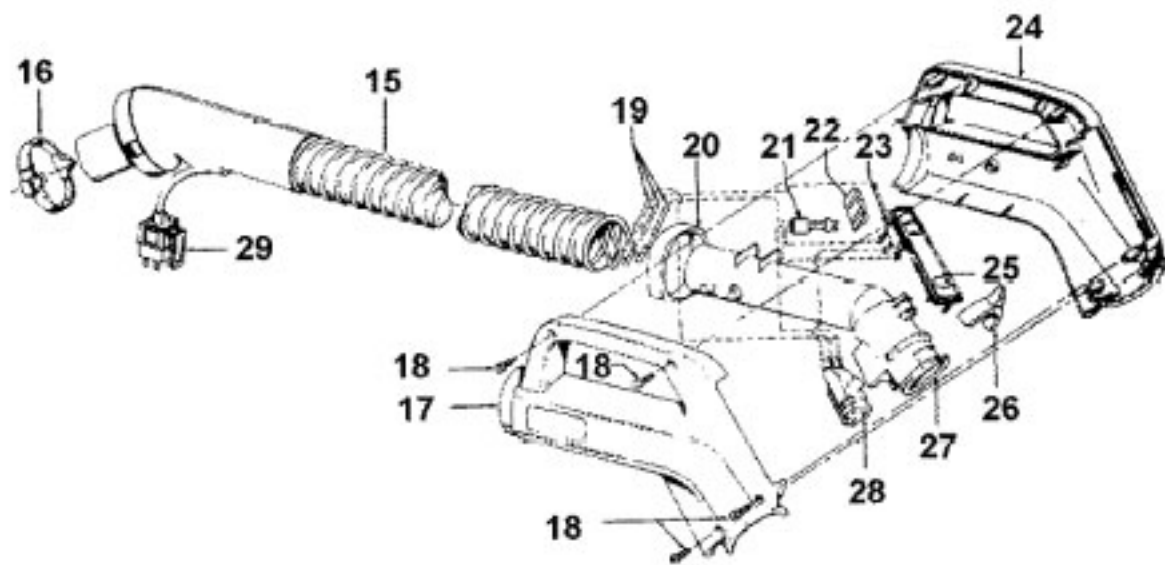

Model Number: S3641---
BOM/Serial #: S3641---
Graphic Title: HOSE

Image	Key	Part Number	Description	Substitution	Qty.
1	1	43433110	HOSE -2W-AG		1
1	1	43433116	HOSE-S3630/46	43433110	1
1	2	36153038	HOSE RELEASE LATCH-A		1
1	3	39461014	HOSE GRIP-RH-ABR-S36	39461018	1
1	3	39461018	HOSE GRIP-RH-AG		1
1	4	21447124	SCREW-S3279		4
1	5	31712006	INSULATING SLEEVE-S3		2
1	5	27613002	SPLICE - CCS		2
1	6	36131087	RETAINING RING-ABR		1
1	7	018972--	TERMINAL-INSULATED-U		1
1	8	36913030	INSULATOR-S3603,09,1		1
1	9	39461017	HOSE GRIP-LH-AG-S361		1
1	9	39461013	HOSE GRIP-LH-S3603	39461017	1
1	10	47551031	GRIP CONTROL PANEL-A		1
1	10	51375132	NAMEPLATE-GRIPCONTRO		1
1	10	47551011	GRIP CONTROL PANEL A	47551031	1
1	11	36153029	LATCH RING-S3279		1
1	12	38646081	INNER TUBE - AG		1
1	12	38646044	INNER TUBE-AG-S3575	38646081	1
1	13	46526004	CONNECTOR-S3603,09,1		1
1	14	40300051	CORD REPAIR KIT-SPEC		1
1	14	36152029	PLUG LATCH-AG-S3603-		1
1	15	43433098	HOSE ASSEM. - S3609		1
1	16	36153038	HOSE RELEASE LATCH-A		1
1	17	39461016	HOSE GRIP-RH-ABR-S36		1
1	18	21447124	SCREW-S3279		4
1	19	31712006	INSULATING SLEEVE-S3		3
1	19	27613002	SPLICE - CCS		3
1	20	36131087	RETAINING RING-ABR		1
1	21	018972--	TERMINAL-INSULATED-U		1
1	22	36913030	INSULATOR-S3603,09,1		1
1	23	28267001	SWITCH - S3609,15		1
1	24	39461015	HOSE GRIP-LH-ABR-S36		1
1	25	51375133	NAMEPLATE-GRIP CONTR		1
1	25	47551013	GRIP CONTROL PANEL A		1