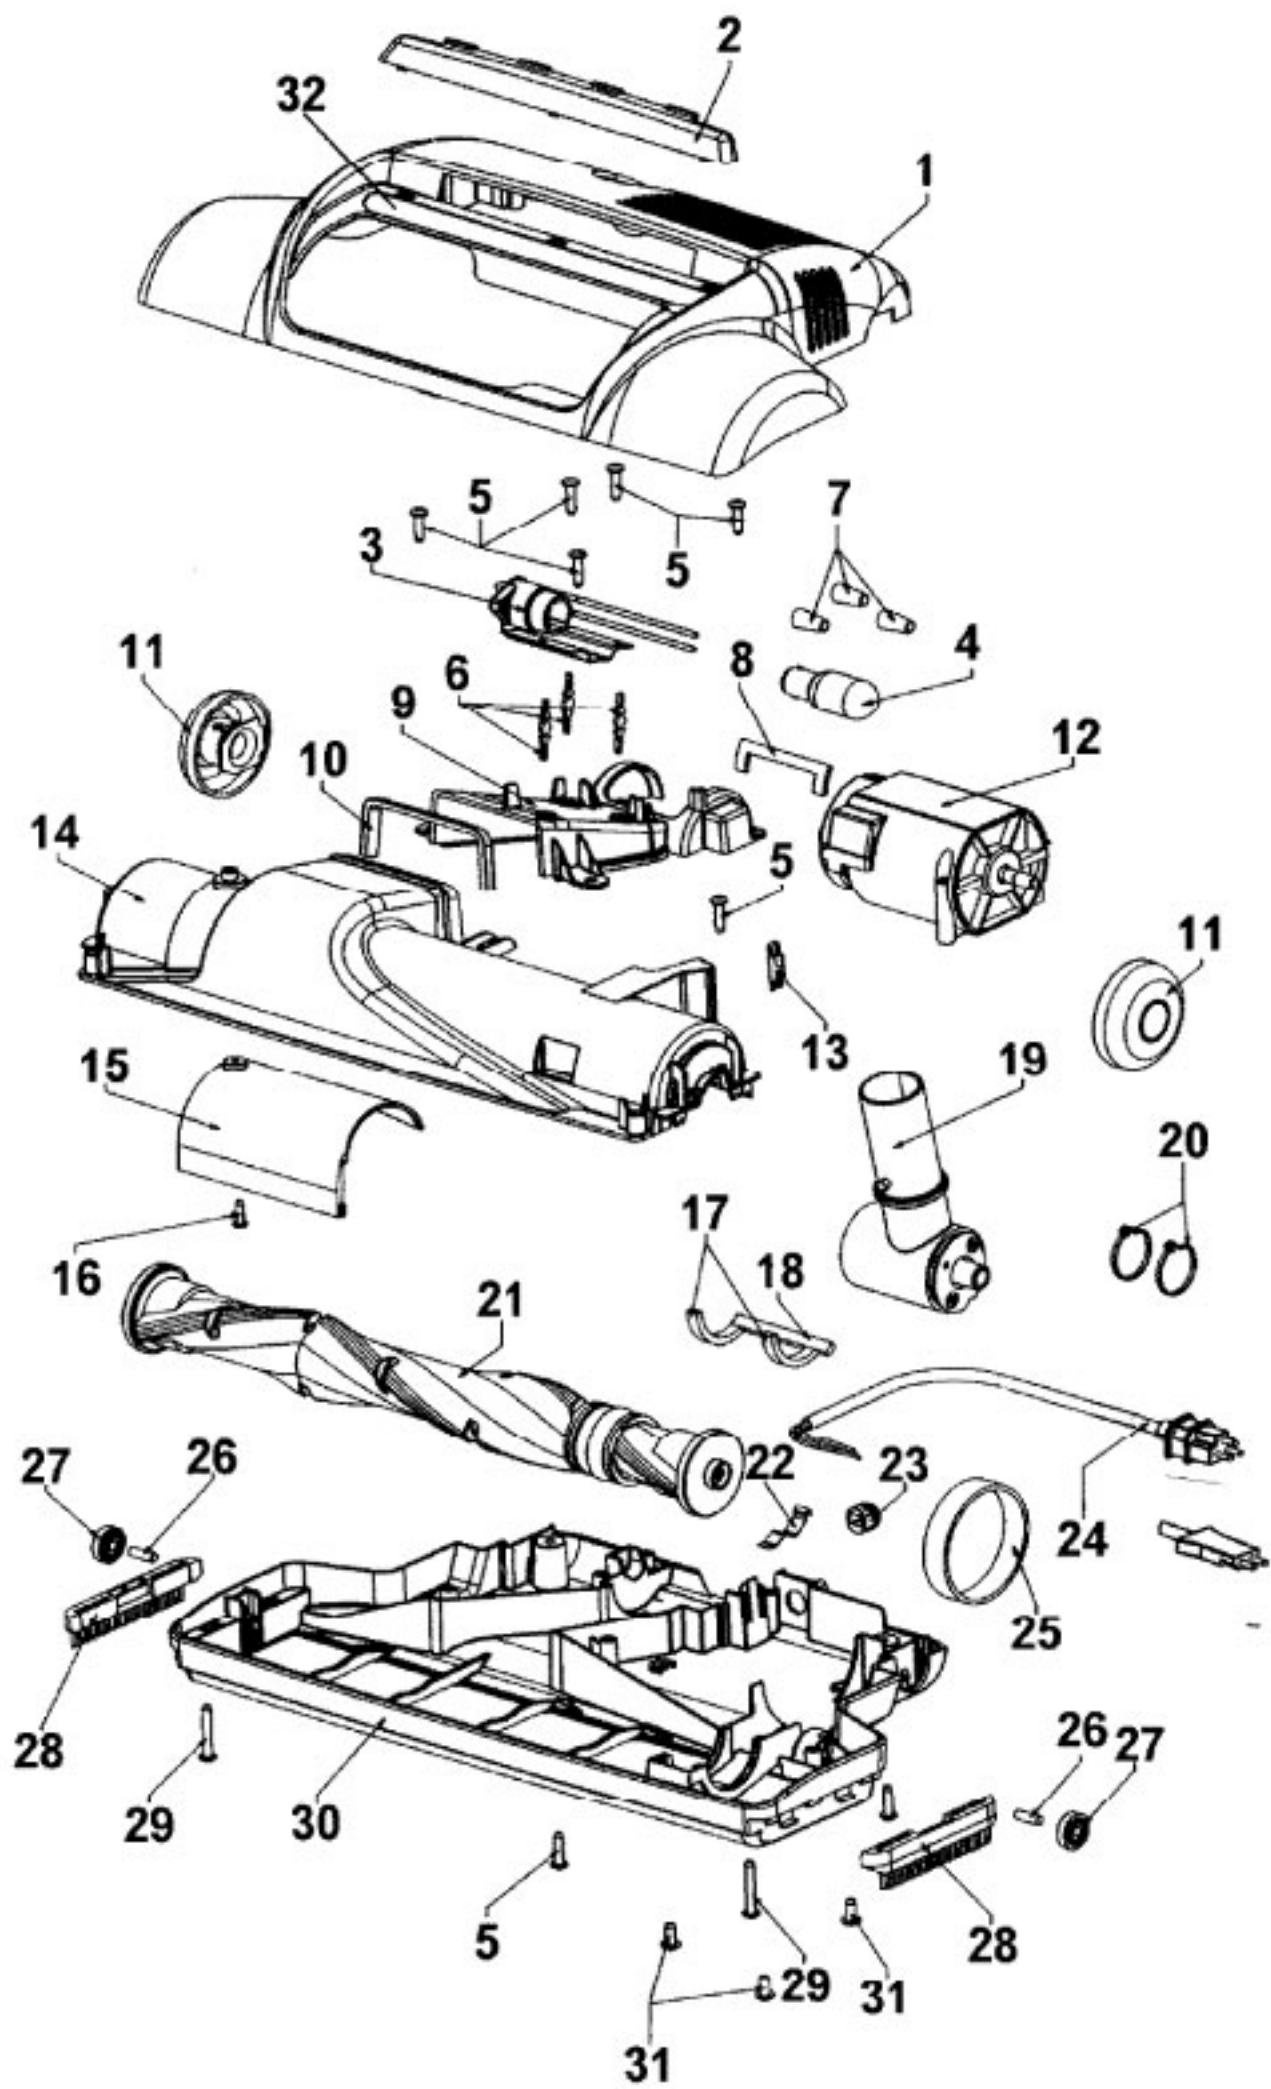

Image	Key	Part Number	Description	Substitution	Qty.
1	60	38422155	CORD REEL PEDAL-AG-S		1
1	61	21378159	SPEED CLIP-S3603,09,		2
1	62	41911014	CORD REEL ASSEMBLY		1
1	63	58211012	BOTTOM SUPPORT - REA		1
1	63	58211011	BOTTOM SUPPORT - FRO		1
1	63	40200013	TURBINE HAND TOOL		1
1	63	56513357	OWNER MANUAL-S3649		1
1	63	56513356	OWNER MANUAL-S3639/6		1
1	63	49129009	TURBINE HAND TOOL		1
1	64	43453023	EXTENSION TUBE-AX-20		1
1	64	43453099	EXT. TUBE-AX-20-W/CL		1
1	64	43453052	EXT TUBE-20-AX		1
1	64	43414073	FLOOR BRUSH-AG-S3273		1
1	64	43414064	DUSTING BRUSH-AG		1
1	64	43414057	FURNITURE NOZZLE-AG-		1
1	64	38617017	CREVICE TOOL-AG -S32		1
1	65	43433116	HOSE-S3630/46	43433110	1
1	65	48438198	POWER NOZZLE-ADJ		1
1	65	48438204	POWER NOZZLE-AG-S364		1
1	65	48438208	POWER NOZZLE-ACL		1
1	65	43433119	Hose-3W-AG		1