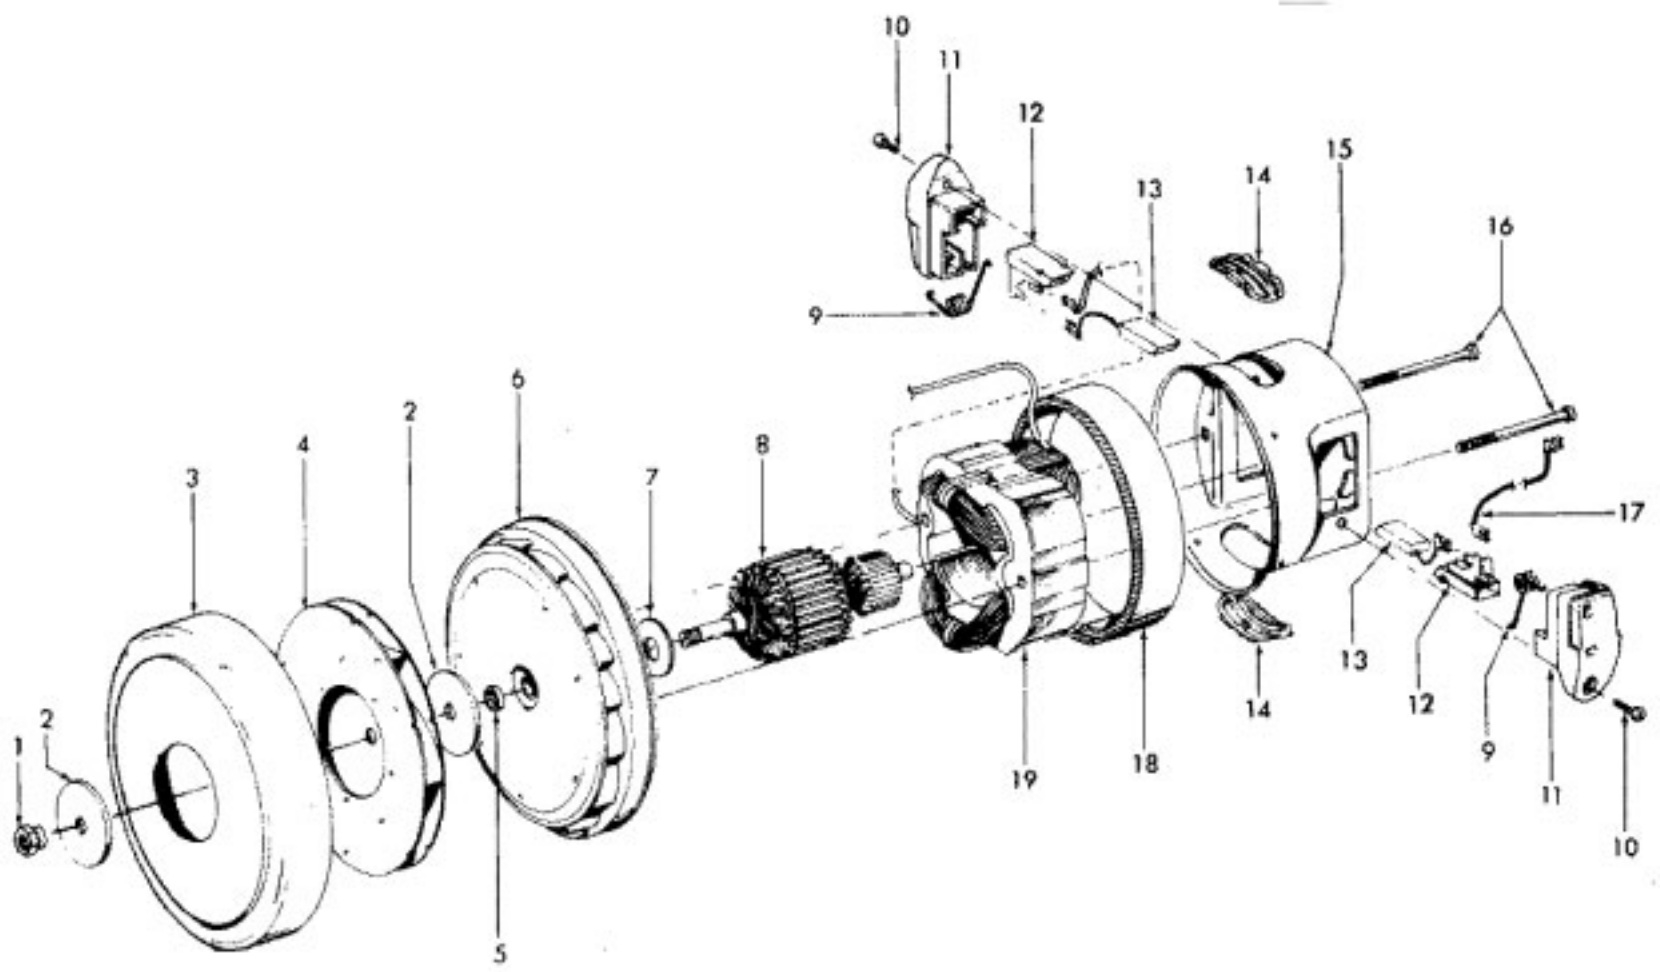

Model Number: S3641---
BOM/Serial #: S3641---
Graphic Title: MOTOR ASSEMBLY

Image	Key	Part Number	Description	Substitution	Qty.
1	1	43576192	MOTOR-WT CANISTERS	43576190	1
1	1	43576184	MOTOR ASSEMBLY	43576115	1
1	1	012028--	NUT		1
1	2	21312774	WASHER		2
1	3	37196065	FAN COVER - S1311		1
1	4	43551008	FAN		1
1	5	31148009	SPACER -C2075		1
1	5	31148011	BEARING SPACER		1
1	6	43551029	DIFFUSER ASSEMBLY CO		1
1	7	31165003	BEARING RETAINER PLA		1
1	8	44765241	ARMATURE-S3630/46/55		1
1	8	44765138	ARMATURE ASSEM COMP-		1
1	9	38353004	SPRING U3101/3 U4201		2
1	10	21429406	SCREW S3057-59-61		2
1	11	167696AG	BRUSH HOUSING-ONLY-S		2
1	12	47318008	BRUSH CARRIER ASSM-U		1
1	13	167681--	CARBON BRUSH & TERM-		2
1	13	47315011	MOTOR BRUSH-S3630/46		2
1	14	169702BZ	WIRE PROTECT BUSHING		2
1	15	42193025	MOTOR HOUSING ASSM-S		1
1	16	21447222	FIELD LAMINATION BOL		2
1	16	21479573	SCREW		2
1	16	36112006	FIELD LAMINATION BOL		2
1	17	46176001	LEAD WIRE ASSEMBLY -		1
1	18	36322031	MOTOR MOUNT		1
1	19	45311051	FIELD COIL-S3205-022		1