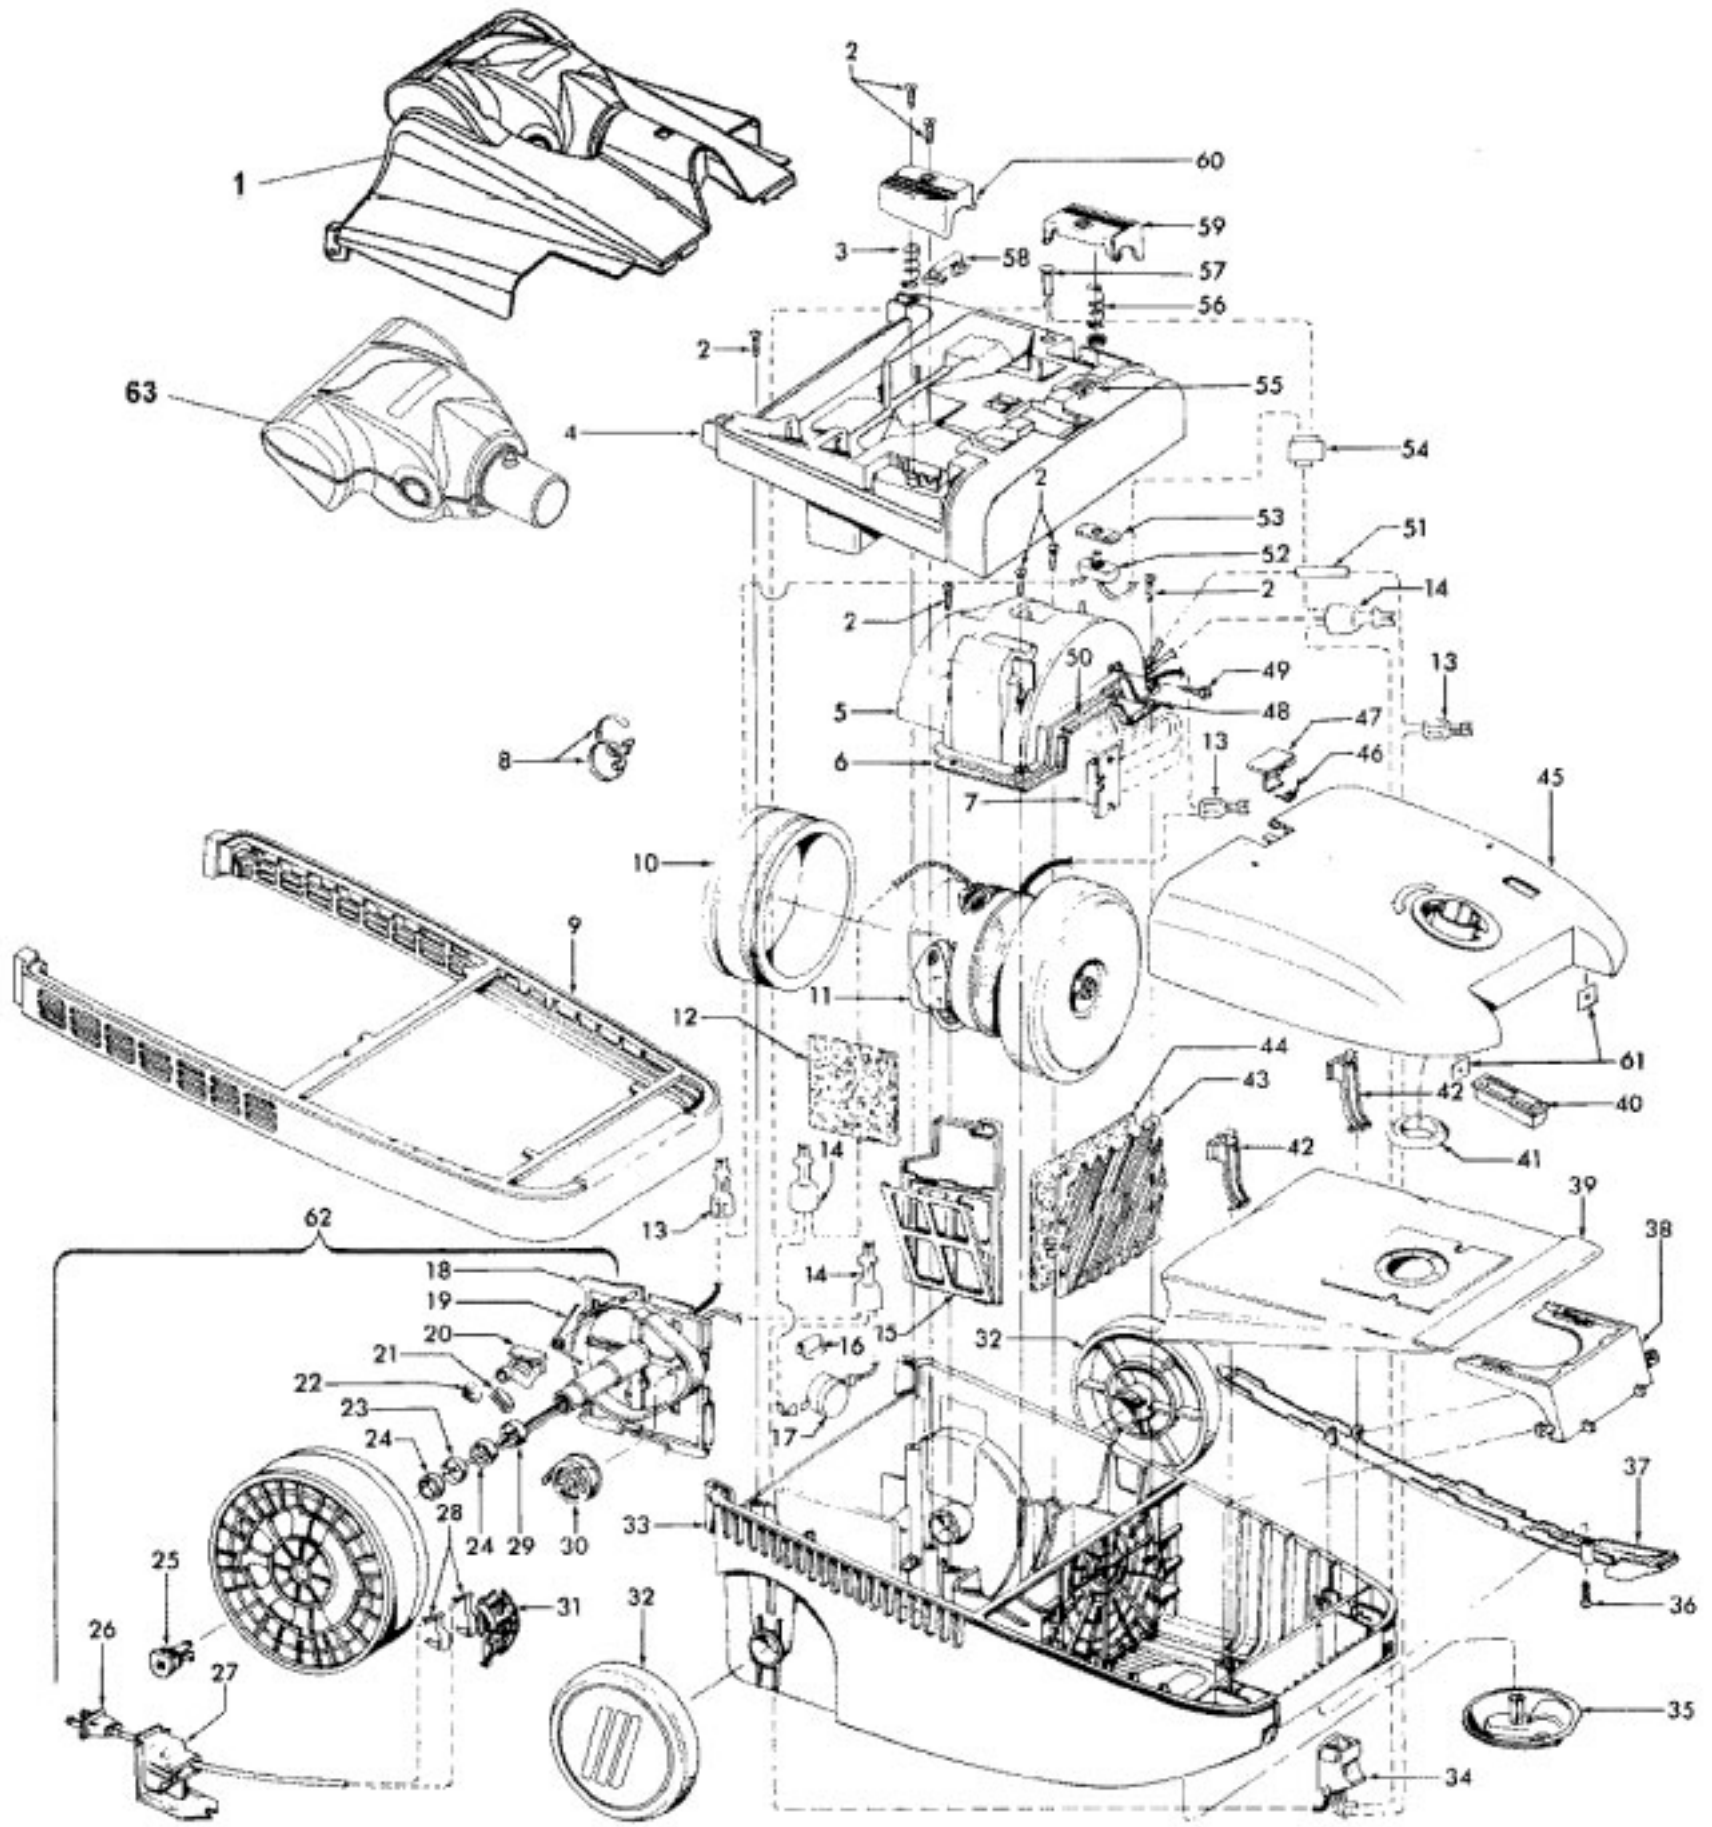

Model Number: S3641---
BOM/Serial #: S3641---
Graphic Title: CORDREEL, MAINHOUSING

Image	Key	Part Number	Description	Substitution	Qty.
1	1	37215182	TOOL LID-S3639/49/61		1
1	2	21447217	SCREW-SELF TAPPING		7
1	3	38314024	SPRING-FW-S3605		1
1	4	41426144	MOTOR COVER-ADJ-S363		1
1	4	41426130	MOTOR COVER ASSM-AG-		1
1	4	41426146	MOTOR COVER-ACL-S366		1
1	5	41312040	MOTOR RETAINER ASSEM	41312042	1
1	5	41312048	MOTOR RETAINER ASSEM		1
1	6	34633003	RETAINER SEAL-RH-S35		1
1	8	27479307	CABLE TIE		1
1	9	36235069	FURNITURE GUARD-AG-S		1
1	10	36322031	MOTOR MOUNT		1
1	11	43576192	MOTOR-WT CANISTERS	43576190	1
1	12	41426154	MOTOR COVER-AEF-S364		1
1	12	34174012	EXHAUST FILTER		1
1	12	48438199	POWER NOZZLE-AEF-S36		1
1	12	42217193	BAG LID-AEF-S3641		1
1	12	49129020	TURBINE HND TOOL-AFX		1
1	13	012227--	TERMINALS-0513		2
1	14	018972--	TERMINAL-INSULATED-U		2
1	14	56513365	OWNER MANUAL-S3641		1
1	15	38769019	EXHAUST FILTER CASSE		1
1	16	21378160	TOC RETAINING CLIP-S		1
1	17	28382085	THERMAL PROTECTOR-S3		1
1	18	----	NOT REQUIRED PART OR SEE NOTE		1
1	19	----	NOT REQUIRED PART OR SEE NOTE		1
1	20	----	NOT REQUIRED PART OR SEE NOTE		1
1	21	----	NOT REQUIRED PART OR SEE NOTE		1
1	22	----	NOT REQUIRED PART OR SEE NOTE		1
1	23	----	NOT REQUIRED PART OR SEE NOTE		1
1	24	----	NOT REQUIRED PART OR SEE NOTE		1
1	25	----	NOT REQUIRED PART OR SEE NOTE		1
1	26	46383288	ATTACHMENT CORD-AG-S	90001033	1
1	27	36218018	FERRULE		1
1	28	----	NOT REQUIRED PART OR SEE NOTE		1