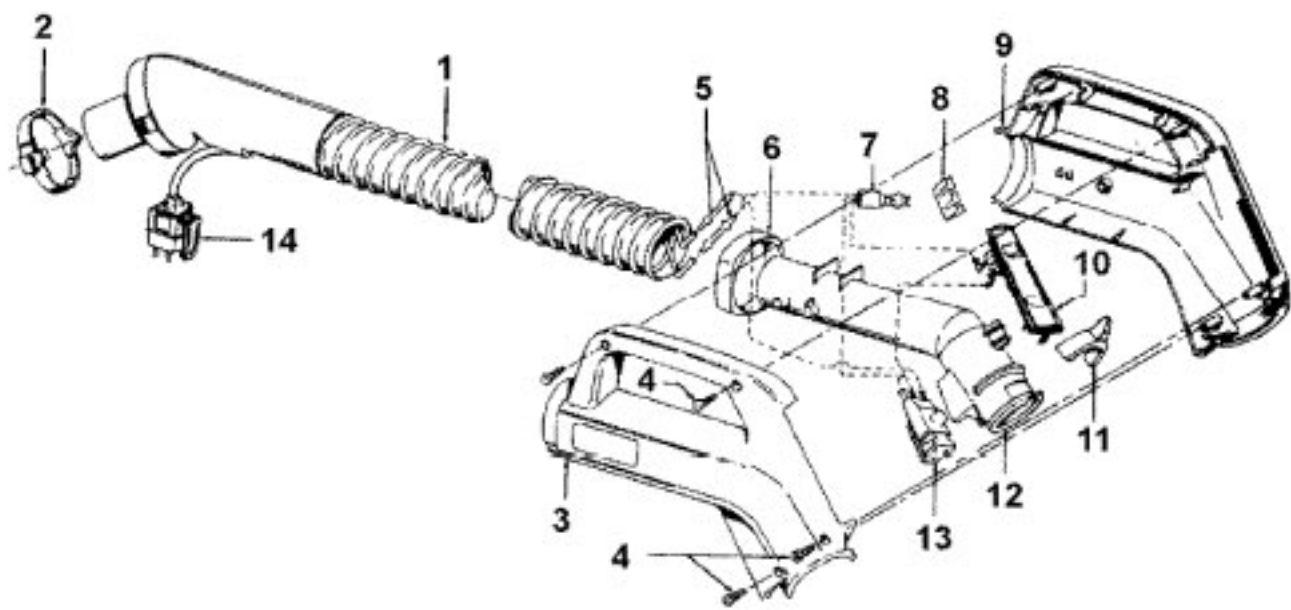

Model Number: S3641---
BOM/Serial #: S3641---
Graphic Title: HOSE

Image	Key	Part Number	Description	Substitution	Qty.
1	1	43433110	HOSE -2W-AG		1
1	1	43433116	HOSE-S3630/46	43433110	1
1	2	36153038	HOSE RELEASE LATCH-A		1
1	3	39461014	HOSE GRIP-RH-ABR-S36	39461018	1
1	3	39461018	HOSE GRIP-RH-AG		1
1	4	21447124	SCREW-S3279		4
1	5	31712006	INSULATING SLEEVE-S3		2
1	5	27613002	SPLICE - CCS		2
1	6	36131087	RETAINING RING-ABR		1
1	7	018972--	TERMINAL-INSULATED-U		1
1	8	36913030	INSULATOR-S3603,09,1		1
1	9	39461017	HOSE GRIP-LH-AG-S361		1
1	9	39461013	HOSE GRIP-LH-S3603	39461017	1
1	10	47551031	GRIP CONTROL PANEL-A		1
1	10	51375132	NAMEPLATE-GRIPCONTRO		1
1	10	47551011	GRIP CONTROL PANEL A	47551031	1
1	11	36153029	LATCH RING-S3279		1
1	12	38646081	INNER TUBE - AG		1
1	12	38646044	INNER TUBE-AG-S3575	38646081	1
1	13	46526004	CONNECTOR-S3603,09,1		1
1	14	40300051	CORD REPAIR KIT-SPEC		1
1	14	36152029	PLUG LATCH-AG-S3603-		1
1	15	43433098	HOSE ASSEM. - S3609		1
1	16	36153038	HOSE RELEASE LATCH-A		1
1	17	39461016	HOSE GRIP-RH-ABR-S36		1
1	18	21447124	SCREW-S3279		4
1	19	31712006	INSULATING SLEEVE-S3		3
1	19	27613002	SPLICE - CCS		3
1	20	36131087	RETAINING RING-ABR		1
1	21	018972--	TERMINAL-INSULATED-U		1
1	22	36913030	INSULATOR-S3603,09,1		1
1	23	28267001	SWITCH - S3609,15		1
1	24	39461015	HOSE GRIP-LH-ABR-S36		1
1	25	51375133	NAMEPLATE-GRIP CONTR		1
1	25	47551013	GRIP CONTROL PANEL A		1