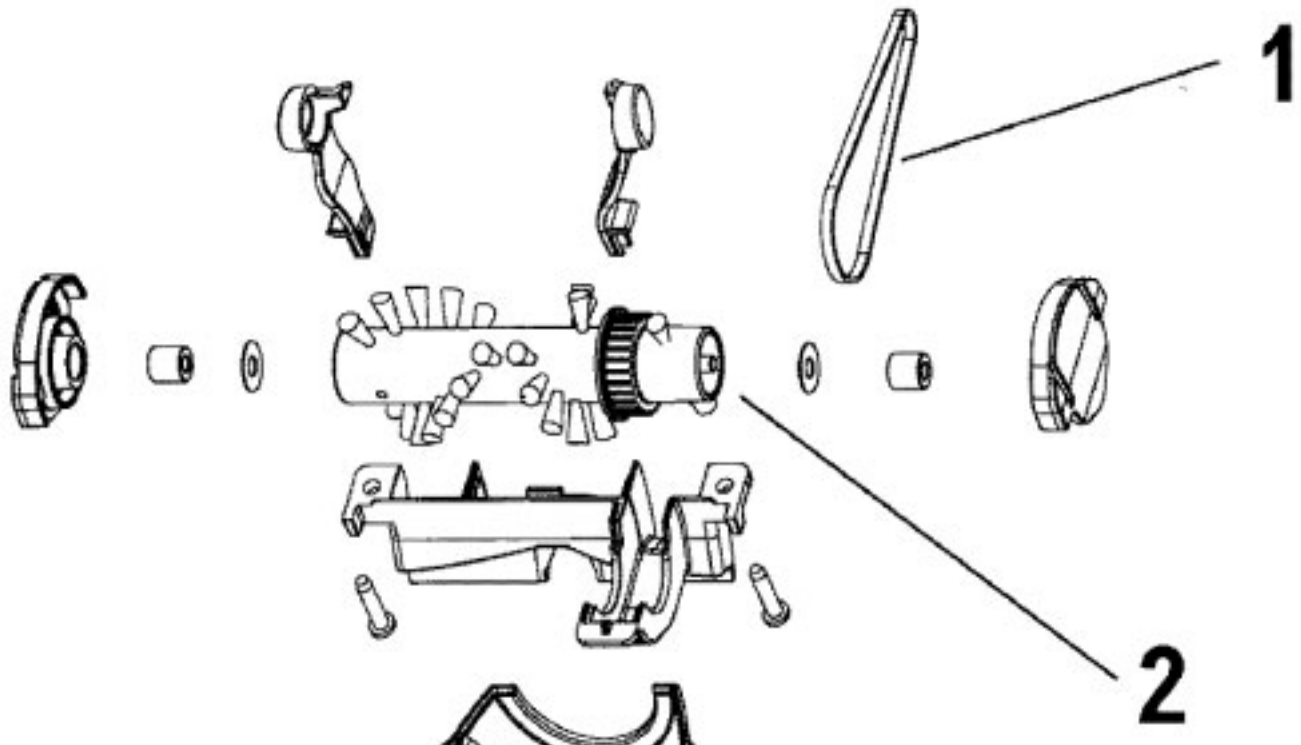

Model Number: S3641---
BOM/Serial #: S3641---
Graphic Title: TURBINEHANDTOOL

Image	Key	Part Number	Description	Substitution	Qty.
1	1	40200013	TURBINE HAND TOOL		1
1	1	49129009	TURBINE HAND TOOL		1
1	1	48495AY-	THREAD GUARD LH	048495AY	1
1	1	38528037	BELT-TURBINE HAND TL		1
1	2	48414088	AGITATOR-TUR HD TOOL		1
1	2	43267002	AGITATOR BEARING ASM		1
1	3	21347003	CONICAL WASHER		1
1	4	36422001	AGITATOR END U3101		1
1	5	48445017	AGIT BRUSH-CONCEPT-5		1
1	6	41435018	THREAD GUARD U3101/3		1
1	7	38537008	END PULLEY		1
1	8	48418001	BRUSH RING-S3199		1
1	9	31722019	SPACER		1
1	10	32724005	AGITATOR SHAFT		1
1	12	49129020	TURBINE HND TOOL-AFX		1
1	18	38632012	Connect-Tur Hd TI-Cn		1