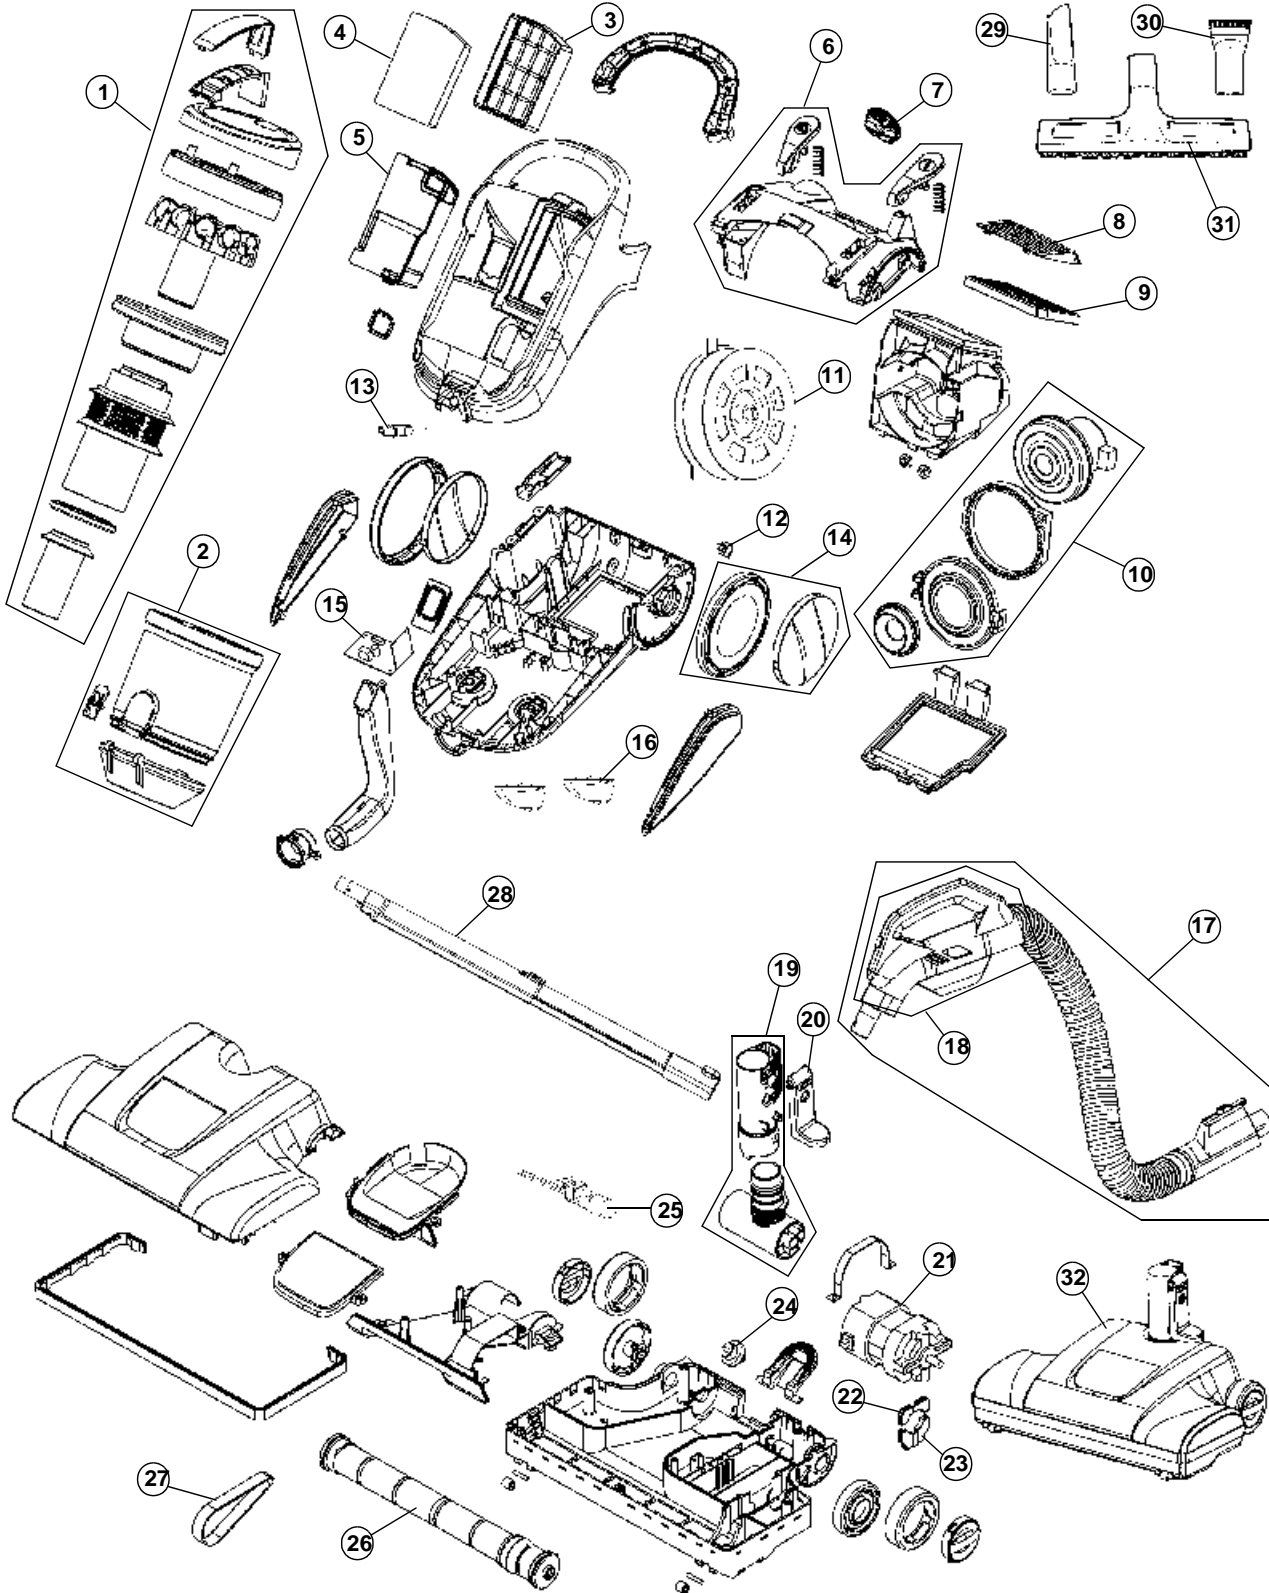

ELITE CYCLONIC

ASSEMBLY SCHEMATIC

MODEL No.

S3825

ELITE CYCLONIC

PART LISTING

S3825

ITEM	PART NUMBER	MODELS TO FIT	PART DESCRIPTION
1	59135332	S3825	DIRT CUP LID ASSEMBLY
2	59135333	S3825	DIRT CUP ASSEMBLY
3	59135326	S3825	PRE-MOTOR FILTER FRAME ASSEMBLY
4	59135311	S3825	PRE-MOTOR FOAM FILTER
5	59135327	S3825	PRE-MOTOR FILTER COVER ASSEMBLY
6	59135325	S3825	REAR COVER ASSEMBLY
7	59135331	S3825	CORD EXIT COVER
8	59135324	S3825	EXHAUST FILTER COVER
9	AH40010	S3825	HEPA EXHAUST FILTER - 1 PACK
10	59135320	S3825	MOTOR ASSEMBLY COMPLETE
11	59135321	S3825	CORD REEL ASSEMBLY
12	59135323	S3825	POWER SWITCH
13	59135328	S3825	FEMALE CONNECTOR - INLET
14	59135329	S3825	REAR WHEEL ASSEMBLY
15	59135322	S3825	PCB ASSEMBLY WITH LEADS
16	59135330	S3825	FRONT CASTER WHEEL ASSEMBLY
17	59135334	S3825	HOSE ASSEMBLY COMPLETE WITH HANDLE GRIP ASSEMBLY
18	59135335	S3825	HANDLE GRIP WITH WIRING ASSEMBLY - LEFT
	59135323	S3825	POWER SWITCH
19	59135340	S3825	QUICK DISCONNECT ASSEMBLY
20	59135341	S3825	WAND RELEASE PEDAL
21	59135337	S3825	MOTOR ASSEMBLY - POWER NOZZLE
22	59135338	S3825	UPPER MOTOR SEAL - POWER NOZZLE MOTOR
23	59135339	S3825	LOWER MOTOR SEAL - POWER NOZZLE MOTOR
24	59135319	S3825	STRAIN RELIEF
25	59135317	S3825	LIGHT BULB - 904
26	59135316	S3825	AGITATOR / BRUSH ROLL
27	59135309	S3825	BELT
	AH20000	S3825	BELT - 2 PACK
28	59135313	S3825	TELESCOPIC WAND ASSEMBLY
29	59135314	S3825	CREVICE TOOL
30	59135315	S3825	DUSTING BRUSH ASSEMBLY
31	59135318	S3825	HARD FLOOR BRUSH - 12"
32	59135336	S3825	POWER NOZZLE COMPLETE