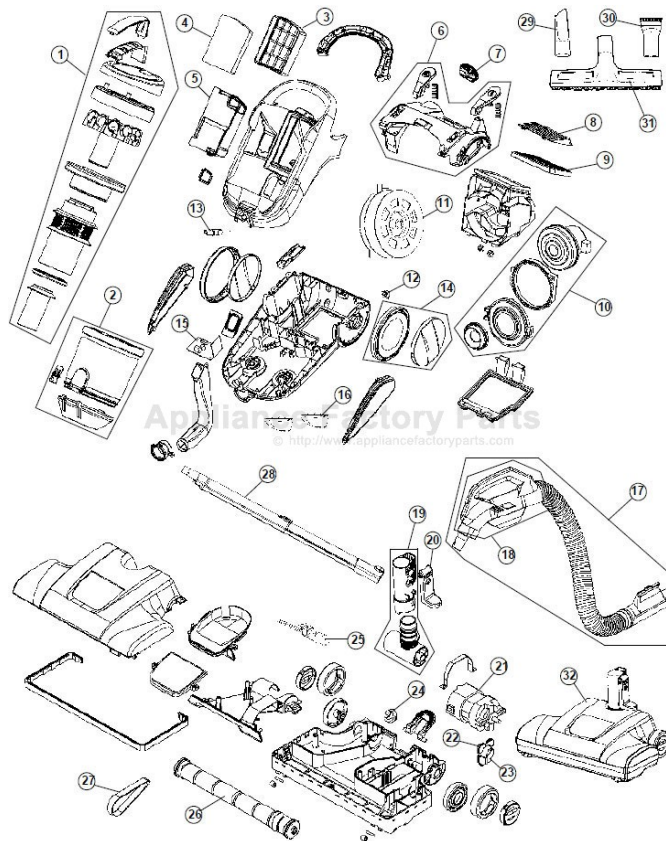

This Owner's Manual is provided and hosted by Appliance Factory Parts.

HOOVER S3825 Owner's Manual

[Shop genuine replacement parts for HOOVER S3825](#)

[Find Your HOOVER Vacuum Cleaner Parts - Select From 1455 Models](#)

----- Manual continues below -----

ELITE CYCLONIC

ASSEMBLY SCHEMATIC

MODEL NO.

S3825

ELITE CYCLONIC

PART LISTING

S3825

ITEM	PART NUMBER	MODELS TO FIT	PART DESCRIPTION
1	59135332	S3825	DIRT CUP LID ASSEMBLY
2	59135333	S3825	DIRT CUP ASSEMBLY
3	59135326	S3825	PRE-MOTOR FILTER FRAME ASSEMBLY
4	59135311	S3825	PRE-MOTOR FOAM FILTER
5	59135327	S3825	PRE-MOTOR FILTER COVER ASSEMBLY
6	59135325	S3825	REAR COVER ASSEMBLY
7	59135331	S3825	CORD EXIT COVER
8	59135324	S3825	EXHAUST FILTER COVER
9	AH40010	S3825	HEPA EXHAUST FILTER - 1 PACK
10	59135320	S3825	MOTOR ASSEMBLY COMPLETE
11	59135321	S3825	CORD REEL ASSEMBLY
12	59135323	S3825	POWER SWITCH
13	59135328	S3825	FEMALE CONNECTOR - INLET
14	59135329	S3825	REAR WHEEL ASSEMBLY
15	59135322	S3825	PCB ASSEMBLY WITH LEADS
16	59135330	S3825	FRONT CASTER WHEEL ASSEMBLY
17	59135334	S3825	HOSE ASSEMBLY COMPLETE WITH HANDLE GRIP ASSEMBLY
18	59135335	S3825	HANDLE GRIP WITH WIRING ASSEMBLY - LEFT
	59135323	S3825	POWER SWITCH
19	59135340	S3825	QUICK DISCONNECT ASSEMBLY
20	59135341	S3825	WAND RELEASE PEDAL
21	59135337	S3825	MOTOR ASSEMBLY - POWER NOZZLE
22	59135338	S3825	UPPER MOTOR SEAL - POWER NOZZLE MOTOR
23	59135339	S3825	LOWER MOTOR SEAL - POWER NOZZLE MOTOR
24	59135319	S3825	STRAIN RELIEF
25	59135317	S3825	LIGHT BULB - 904
26	59135316	S3825	AGITATOR / BRUSH ROLL
27	59135309	S3825	BELT
	AH20000	S3825	BELT - 2 PACK
28	59135313	S3825	TELESCOPIC WAND ASSEMBLY
29	59135314	S3825	CREVICE TOOL
30	59135315	S3825	DUSTING BRUSH ASSEMBLY
31	59135318	S3825	HARD FLOOR BRUSH - 12"
32	59135336	S3825	POWER NOZZLE COMPLETE