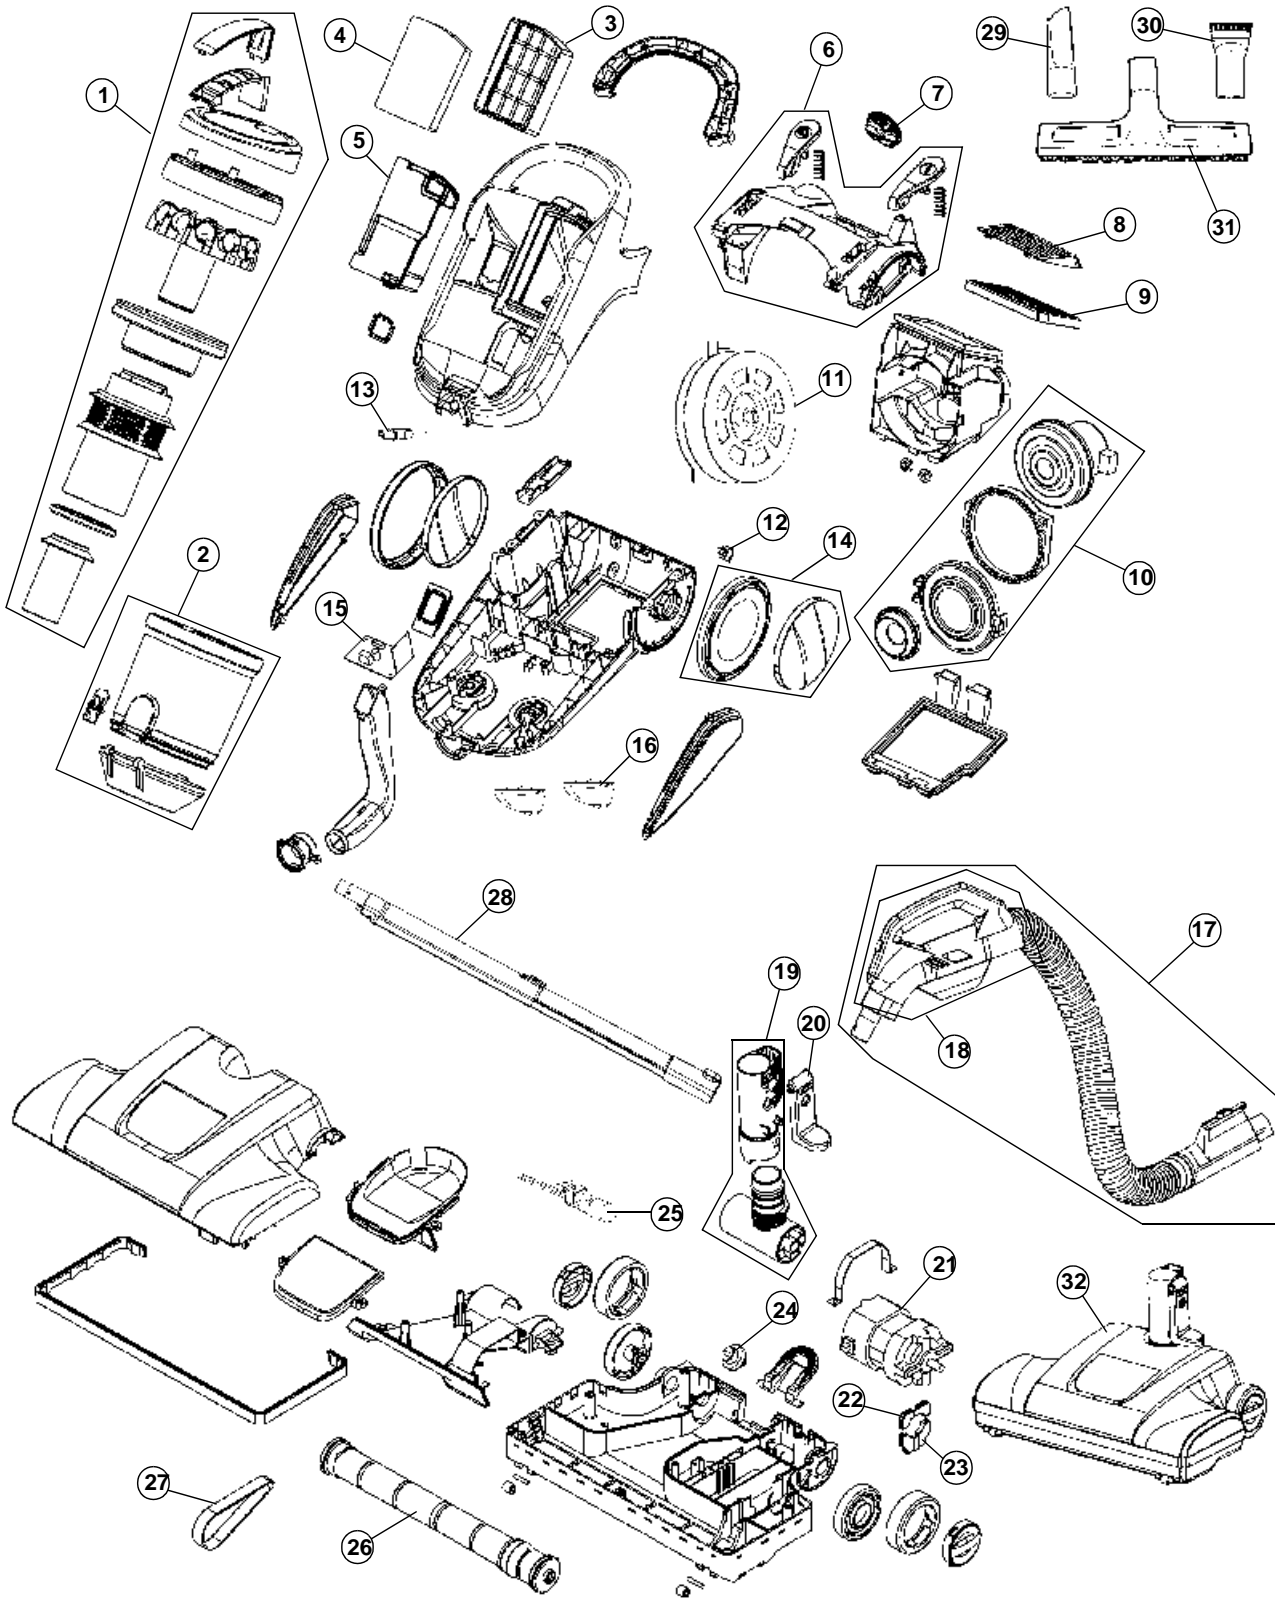

This Owner's Manual is provided and hosted by Appliance Factory Parts.

HOOVER S3825 Owner's Manual

[Shop genuine replacement parts for HOOVER S3825](#)

[Find Your HOOVER Vacuum Cleaner Parts - Select From 1455 Models](#)

----- Manual continues below -----

ELITE CYCLONIC

ASSEMBLY SCHEMATIC

MODEL NO.

S3825

ELITE CYCLONIC

PART LISTING

S3825

ITEM	PART NUMBER	MODELS TO FIT	PART DESCRIPTION
1	59135332	S3825	DIRT CUP LID ASSEMBLY
2	59135333	S3825	DIRT CUP ASSEMBLY
3	59135326	S3825	PRE-MOTOR FILTER FRAME ASSEMBLY
4	59135311	S3825	PRE-MOTOR FOAM FILTER
5	59135327	S3825	PRE-MOTOR FILTER COVER ASSEMBLY
6	59135325	S3825	REAR COVER ASSEMBLY
7	59135331	S3825	CORD EXIT COVER
8	59135324	S3825	EXHAUST FILTER COVER
9	AH40010	S3825	HEPA EXHAUST FILTER - 1 PACK
10	59135320	S3825	MOTOR ASSEMBLY COMPLETE
11	59135321	S3825	CORD REEL ASSEMBLY
12	59135323	S3825	POWER SWITCH
13	59135328	S3825	FEMALE CONNECTOR - INLET
14	59135329	S3825	REAR WHEEL ASSEMBLY
15	59135322	S3825	PCB ASSEMBLY WITH LEADS
16	59135330	S3825	FRONT CASTER WHEEL ASSEMBLY
17	59135334	S3825	HOSE ASSEMBLY COMPLETE WITH HANDLE GRIP ASSEMBLY
18	59135335	S3825	HANDLE GRIP WITH WIRING ASSEMBLY - LEFT
	59135323	S3825	POWER SWITCH
19	59135340	S3825	QUICK DISCONNECT ASSEMBLY
20	59135341	S3825	WAND RELEASE PEDAL
21	59135337	S3825	MOTOR ASSEMBLY - POWER NOZZLE
22	59135338	S3825	UPPER MOTOR SEAL - POWER NOZZLE MOTOR
23	59135339	S3825	LOWER MOTOR SEAL - POWER NOZZLE MOTOR
24	59135319	S3825	STRAIN RELIEF
25	59135317	S3825	LIGHT BULB - 904
26	59135316	S3825	AGITATOR / BRUSH ROLL
27	59135309	S3825	BELT
	AH20000	S3825	BELT - 2 PACK
28	59135313	S3825	TELESCOPIC WAND ASSEMBLY
29	59135314	S3825	CREVICE TOOL
30	59135315	S3825	DUSTING BRUSH ASSEMBLY
31	59135318	S3825	HARD FLOOR BRUSH - 12"
32	59135336	S3825	POWER NOZZLE COMPLETE