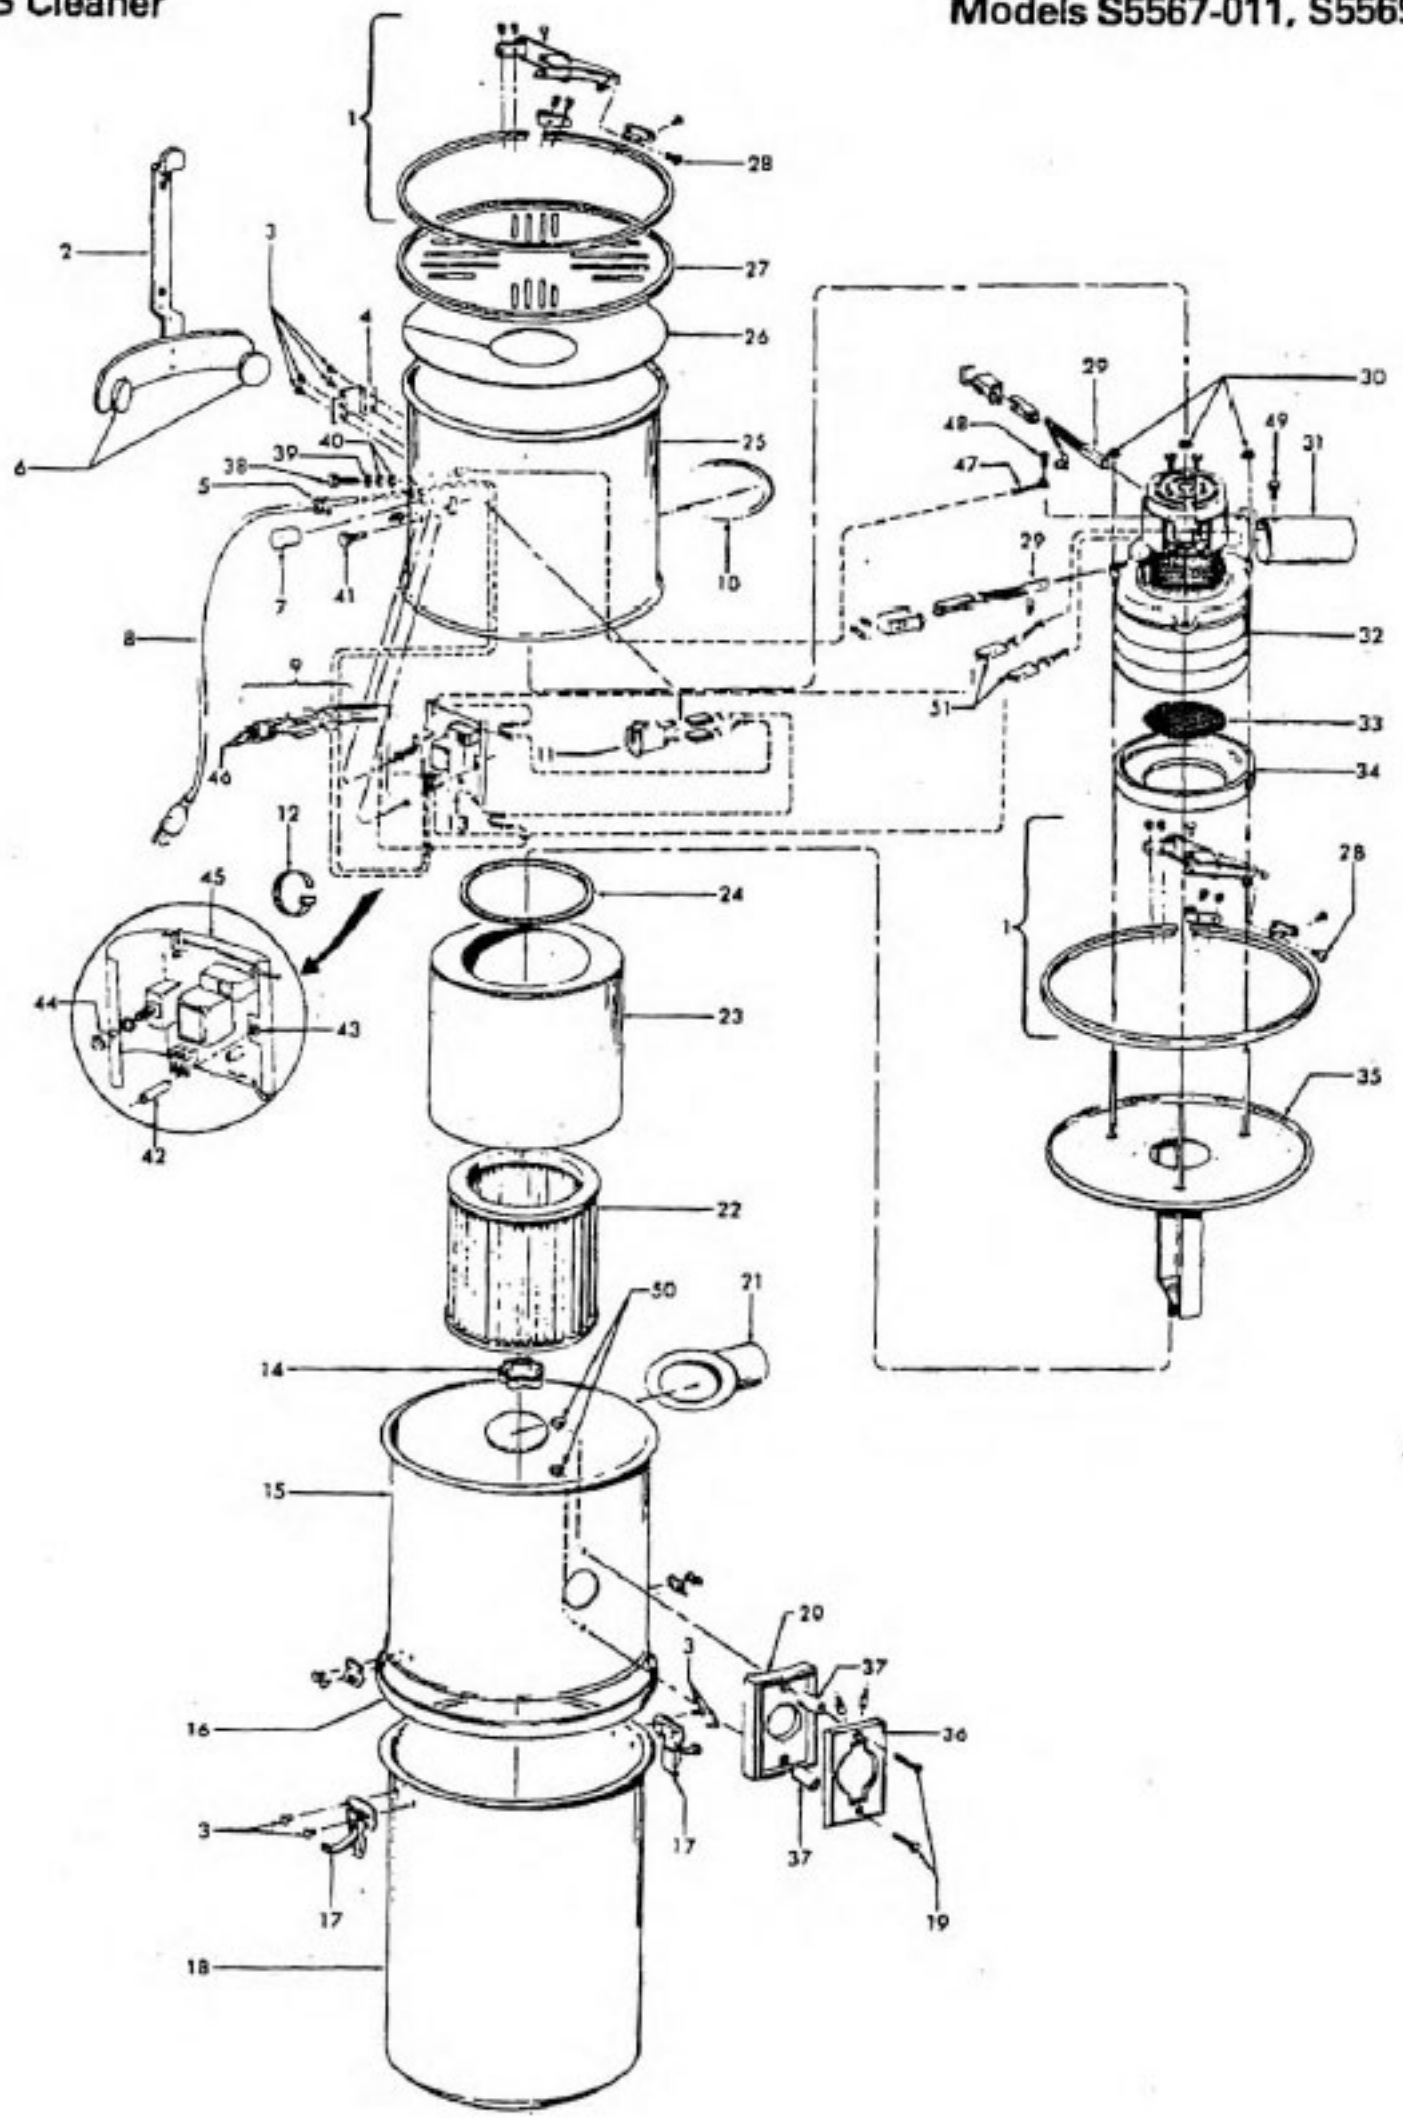

# CVS Cleaner

Models S5567-011, S5569-011

**C.V.S. Cleaner**

**Models S5567-011, S5569-011**

Ref. No.	Part No.	Description
1	H41129031	Clamp Ring Assm. (2)
2	H41947011	Wall Mount Bracket
3	H12647EF	Rivet (8)
4	H34712003	Bracket
5	H39049	Strain Relief
6	H31113011	Pad (2)
7	H23762511	Low Voltage Cap
8	46543024	Cord
9	27724050	Terminal Bushing
10	38783013	Grommet
11	28162014	Switch Assm.
12	27479307	Wire Tie
13	27135008	Trans/Relay/Breaker PCB
14	23718206	Filter Retaining Knob
15	43611034	Filter Enclosure Assm.
16	38784069	Can Gasket
17	23715191	Can Latch (2)
18	43641008	Dust Container Assm. (w/Latches) - S5567-011
	43641009	Dust Container Assm. (w/Latches) - S5569-01 1
19	21774007	Screw (2)
20	35143001	Bezel - AAP
21	25435010	Intake Port
22	38763006	Filter
23	37191018	Deflector
24	38783011	Deflector Gasket
25	42192067	Motor Enclosure Assm. - S5567-011
	42192071	Motor Enclosure Assm. - S5569-011
26	38763018	Air Baffle - S5567-011
	38763019	Air Baffle - S5569-011
27	42228003	Top Cover Assm.
28	160508	Self Tapping Screw (2)

Ref. No.	Part No.	Description
29	27292001	Carbon Brush (2) - S5567-011 (Fit Lamb Motors Only)
	27292002	Carbon Brush (2) - S5569-011 (Fit Lamb Motors Only)
30	21372203	Speed Nut (3)
31	31744024	Exhaust Port
32	43577005	Motor Assm. - S5567-011
	43577014	Motor Assm. - S5569-011
33	38763005	Motor Screen
34	38784050	Gasket
35	41427027	Motor Filter Mount Assm.
36	43526001	Inlet Valve
37	31742008	Spacer (2)
38	N/A	Screw
39	14856	Lockwasher
40	15854EF	Hex Nut (2)
41	21416010	Screw
42	31733006	Spacer
43	37351	Expansion Nut
44	31324001	Spacer
45	34227012	PCB. Barrier
46	162133	Terminal (2)
47	46155016	Lead Wire Green
48	36695	Screw
49	21447216	Screw
50	21852107	Lock Nut
51	162130	Insulating Pod (3)