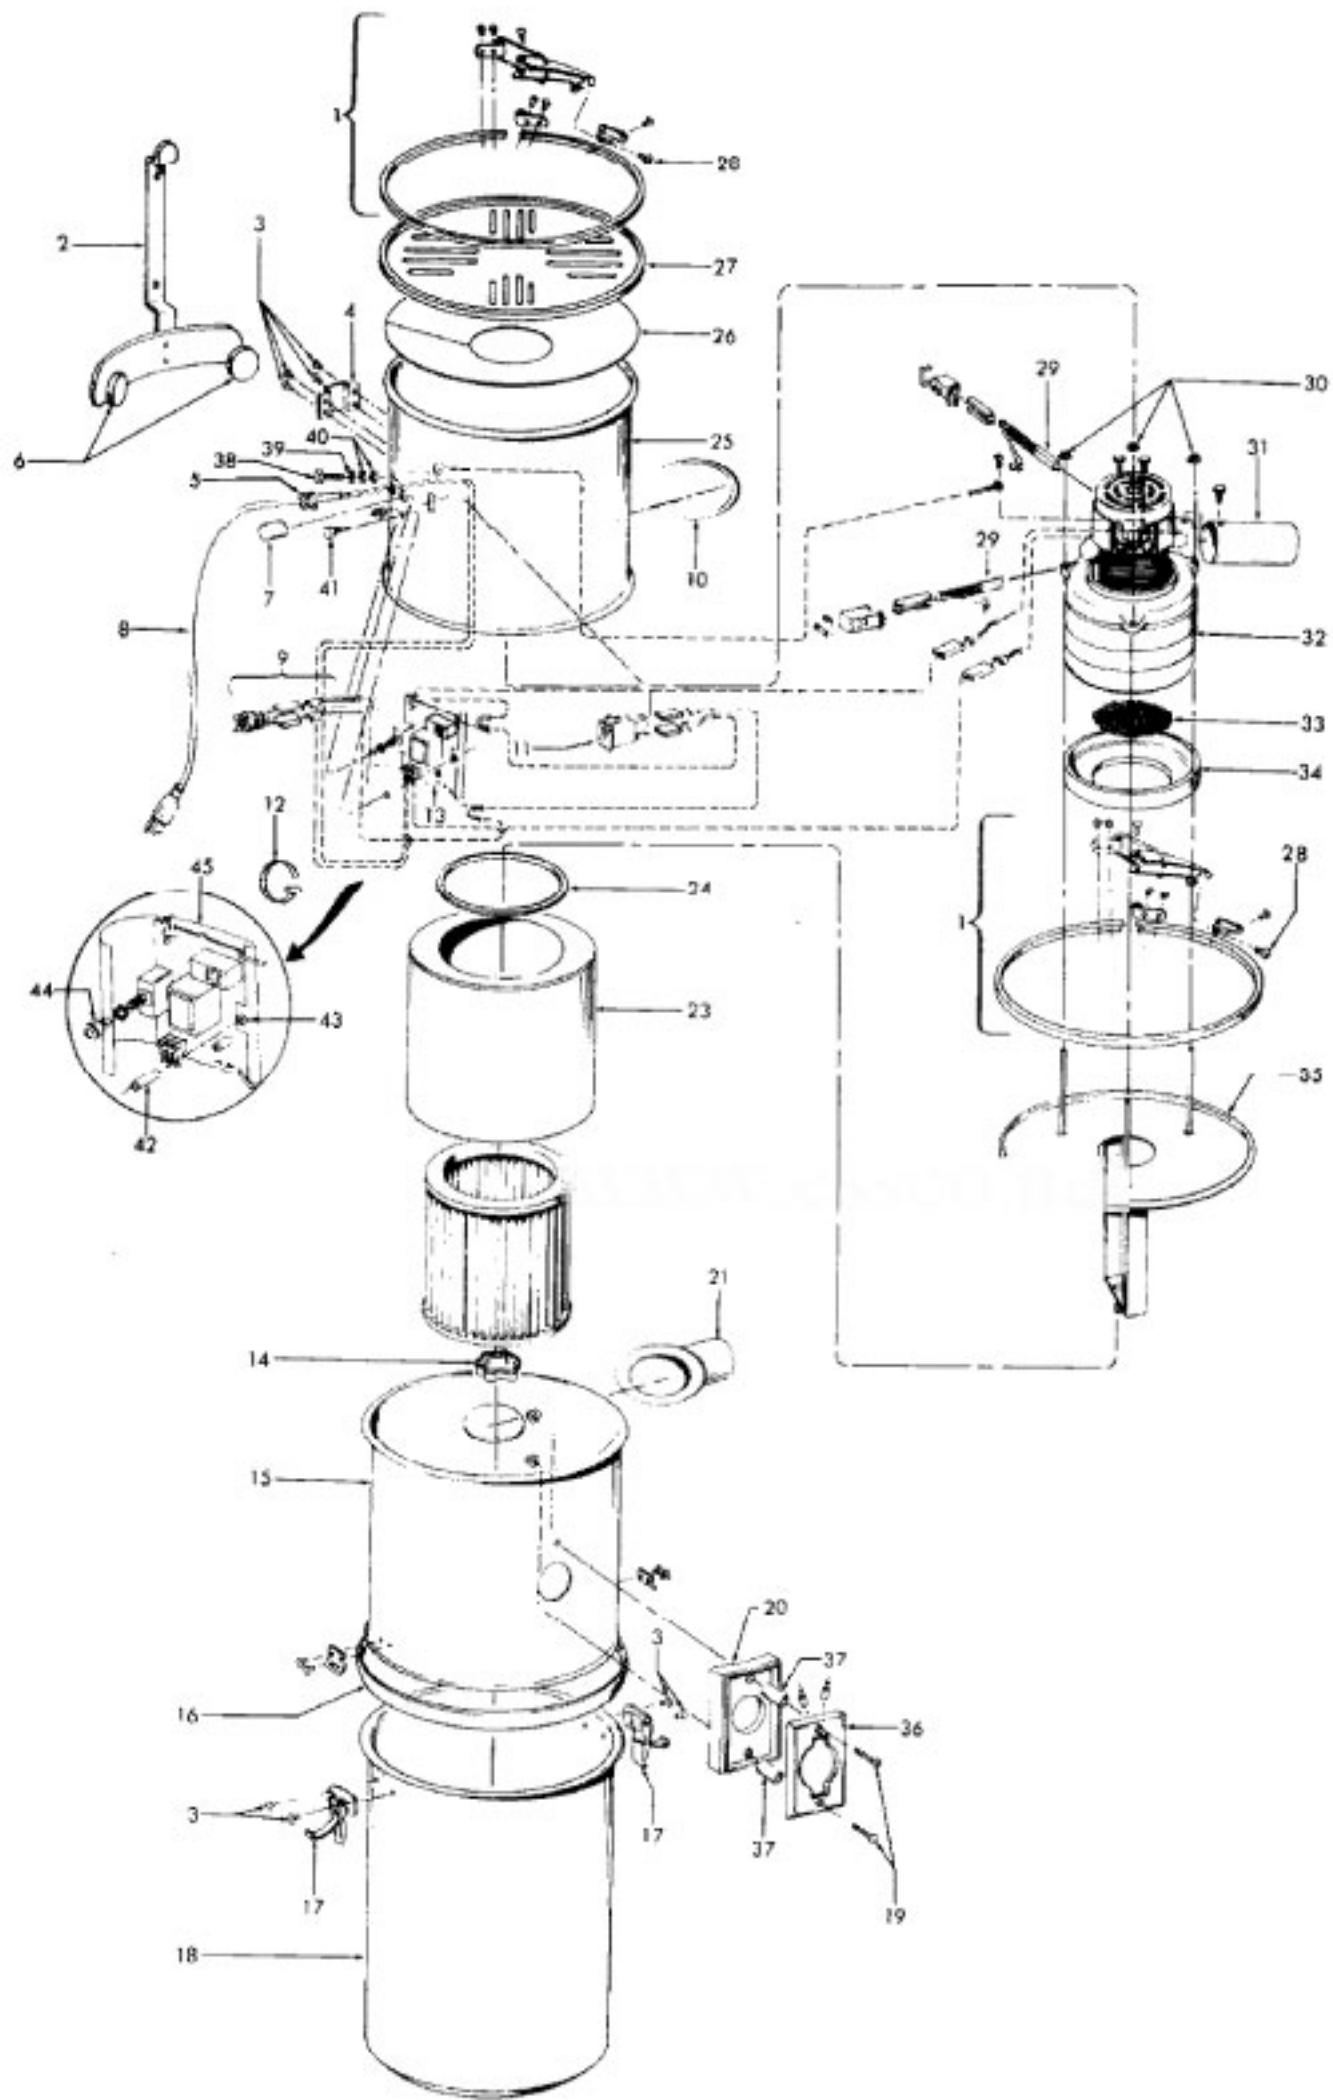

This Owner's Manual is provided and hosted by [Appliance Factory Parts](#).

HOOVER S5573 Owner's Manual

[Shop genuine replacement parts for HOOVER S5573](#)

[Find Your HOOVER Vacuum Cleaner Parts - Select From 1456 Models](#)

----- Manual continues below -----

Model Number: S5573---
BOM/Serial #: S5573---
Graphic Title: MAINHOUSING, MOTOR ASSEMBLY

Image	Key	Part Number	Description	Substitution	Qty.
1	1	41129033	CLAMP RING ASSEMBLY		2
1	2	41947011	WALL MOUNT BRACKET		1
1	3	21256107	RIVET		8
1	4	34712003	BRACKET		1
1	5	27482127	STRAIN RELIEF		1
1	6	31113011	PAD - CCS		2
1	7	23762511	LOW VOLTAGE CAP		1
1	8	46543025	CORD		1
1	9	27724050	TERMINAL BUSHING		1
1	10	----	NOT REQUIRED PART OR SEE NOTE		1
1	11	28162014	SWITCH ASSEMBLY		1
1	12	27479307	CABLE TIE		1
1	13	27135004	TRANS/RELAY ASSY	27135008	1
1	13	27135008	TRANS/RELAY/BREAKER		1
1	14	23718206	FILTER RETAINING KNO		1
1	15	43611032	FILTER ENCLOSURE ASS		1
1	16	38784046	CAN GASKET		1
1	17	23715191	LATCH - C/T C6SSEY IISS		2
1	18	43641007	DUST CONTAINER ASSEM		1
1	19	21774007	SCREW		2
1	20	35143001	BEZEL-UTILITY INLET-		1
1	21	25435010	INTAKE PORT - AG - C		1
1	22	38763006	FILTER		1
1	23	37191018	DEFLECTOR		1
1	24	38783011	DEFLECTOR GASKET		1
1	25	42192070	MOTOR ENCLOSURE ASSE		1
1	26	38763017	AIR BAFFLE		1
1	27	38763011	TOP COVER		1
1	28	160508--	SCREW-3616		1
1	29	27292002	MOTOR BRUSH-CCS-S556		1
1	30	21372203	SPEED NUT		3
1	31	31744011	EXHAUST PORT		1
1	32	27212031	MOTOR ASSEM-S5569-01	59132008	1
1	33	35763005	MOTOR SCREEN		1
1	34	38784050	MOTOR GASKET		1

Image	Key	Part Number	Description	Substitution	Qty.
1	35	38784042	GASKET - FILTER MOUNT		1
1	35	41427035	MOTOR/FILTER WELD MO		1
1	36	43526005	INLET VALVE	43526014	1
1	37	31742008	SPACER - BEZEL		1
1	38	-----	NOT REQUIRED PART OR SEE NOTE		1
1	39	014856--	LOCK WASHER		1
1	40	015854EF	NUT		1
1	41	21416010	SCREW		1
1	42	31733006	SPACER		1
1	43	037351--	EXPANSION NUT-T1011		1
1	44	31324001	SPACER-S3121		1