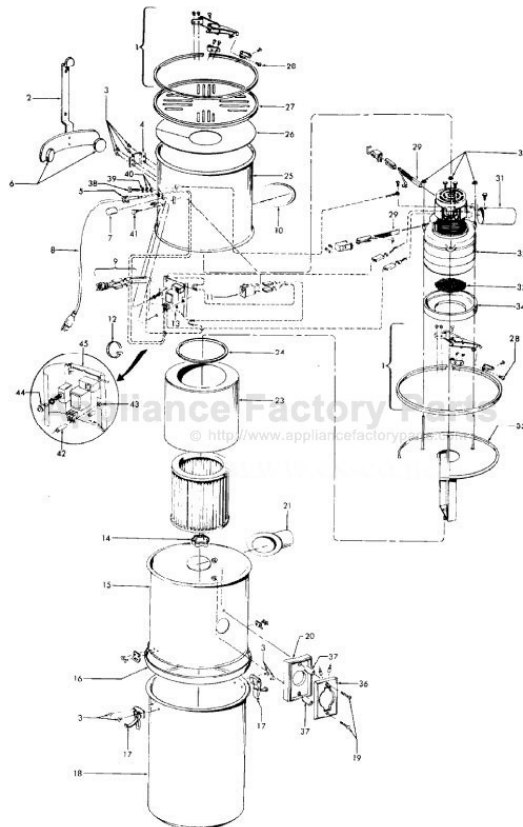

This Owner's Manual is provided and hosted by [Appliance Factory Parts](#).

HOOVER S5573 Owner's Manual

[Shop genuine replacement parts for HOOVER S5573](#)

[Find Your HOOVER Vacuum Cleaner Parts - Select From 1456 Models](#)

----- Manual continues below -----

Model Number: S5573---
BOM/Serial #: S5573---
Graphic Title: MAINHOUSING, MOTOR ASSEMBLY

Image	Key	Part Number	Description	Substitution	Qty.
1	1	41129033	CLAMP RING ASSEMBLY		2
1	2	41947011	WALL MOUNT BRACKET		1
1	3	21256107	RIVET		8
1	4	34712003	BRACKET		1
1	5	27482127	STRAIN RELIEF		1
1	6	31113011	PAD - CCS		2
1	7	23762511	LOW VOLTAGE CAP		1
1	8	46543025	CORD		1
1	9	27724050	TERMINAL BUSHING		1
1	10	----	NOT REQUIRED PART OR SEE NOTE		1
1	11	28162014	SWITCH ASSEMBLY		1
1	12	27479307	CABLE TIE		1
1	13	27135004	TRANS/RELAY ASSY	27135008	1
1	13	27135008	TRANS/RELAY/BREAKER		1
1	14	23718206	FILTER RETAINING KNO		1
1	15	43611032	FILTER ENCLOSURE ASS		1
1	16	38784046	CAN GASKET		1
1	17	23715191	LATCH - C/T C6SSEY IISS		2
1	18	43641007	DUST CONTAINER ASSEM		1
1	19	21774007	SCREW		2
1	20	35143001	BEZEL-UTILITY INLET-		1
1	21	25435010	INTAKE PORT - AG - C		1
1	22	38763006	FILTER		1
1	23	37191018	DEFLECTOR		1
1	24	38783011	DEFLECTOR GASKET		1
1	25	42192070	MOTOR ENCLOSURE ASSE		1
1	26	38763017	AIR BAFFLE		1
1	27	38763011	TOP COVER		1
1	28	160508--	SCREW-3616		1
1	29	27292002	MOTOR BRUSH-CCS-S556		1
1	30	21372203	SPEED NUT		3
1	31	31744011	EXHAUST PORT		1
1	32	27212031	MOTOR ASSEM-S5569-01	59132008	1
1	33	35763005	MOTOR SCREEN		1
1	34	38784050	MOTOR GASKET		1

Image	Key	Part Number	Description	Substitution	Qty.
1	35	38784042	GASKET - FILTER MOUNT		1
1	35	41427035	MOTOR/FILTER WELD MO		1
1	36	43526005	INLET VALVE	43526014	1
1	37	31742008	SPACER - BEZEL		1
1	38	-----	NOT REQUIRED PART OR SEE NOTE		1
1	39	014856--	LOCK WASHER		1
1	40	015854EF	NUT		1
1	41	21416010	SCREW		1
1	42	31733006	SPACER		1
1	43	037351--	EXPANSION NUT-T1011		1
1	44	31324001	SPACER-S3121		1