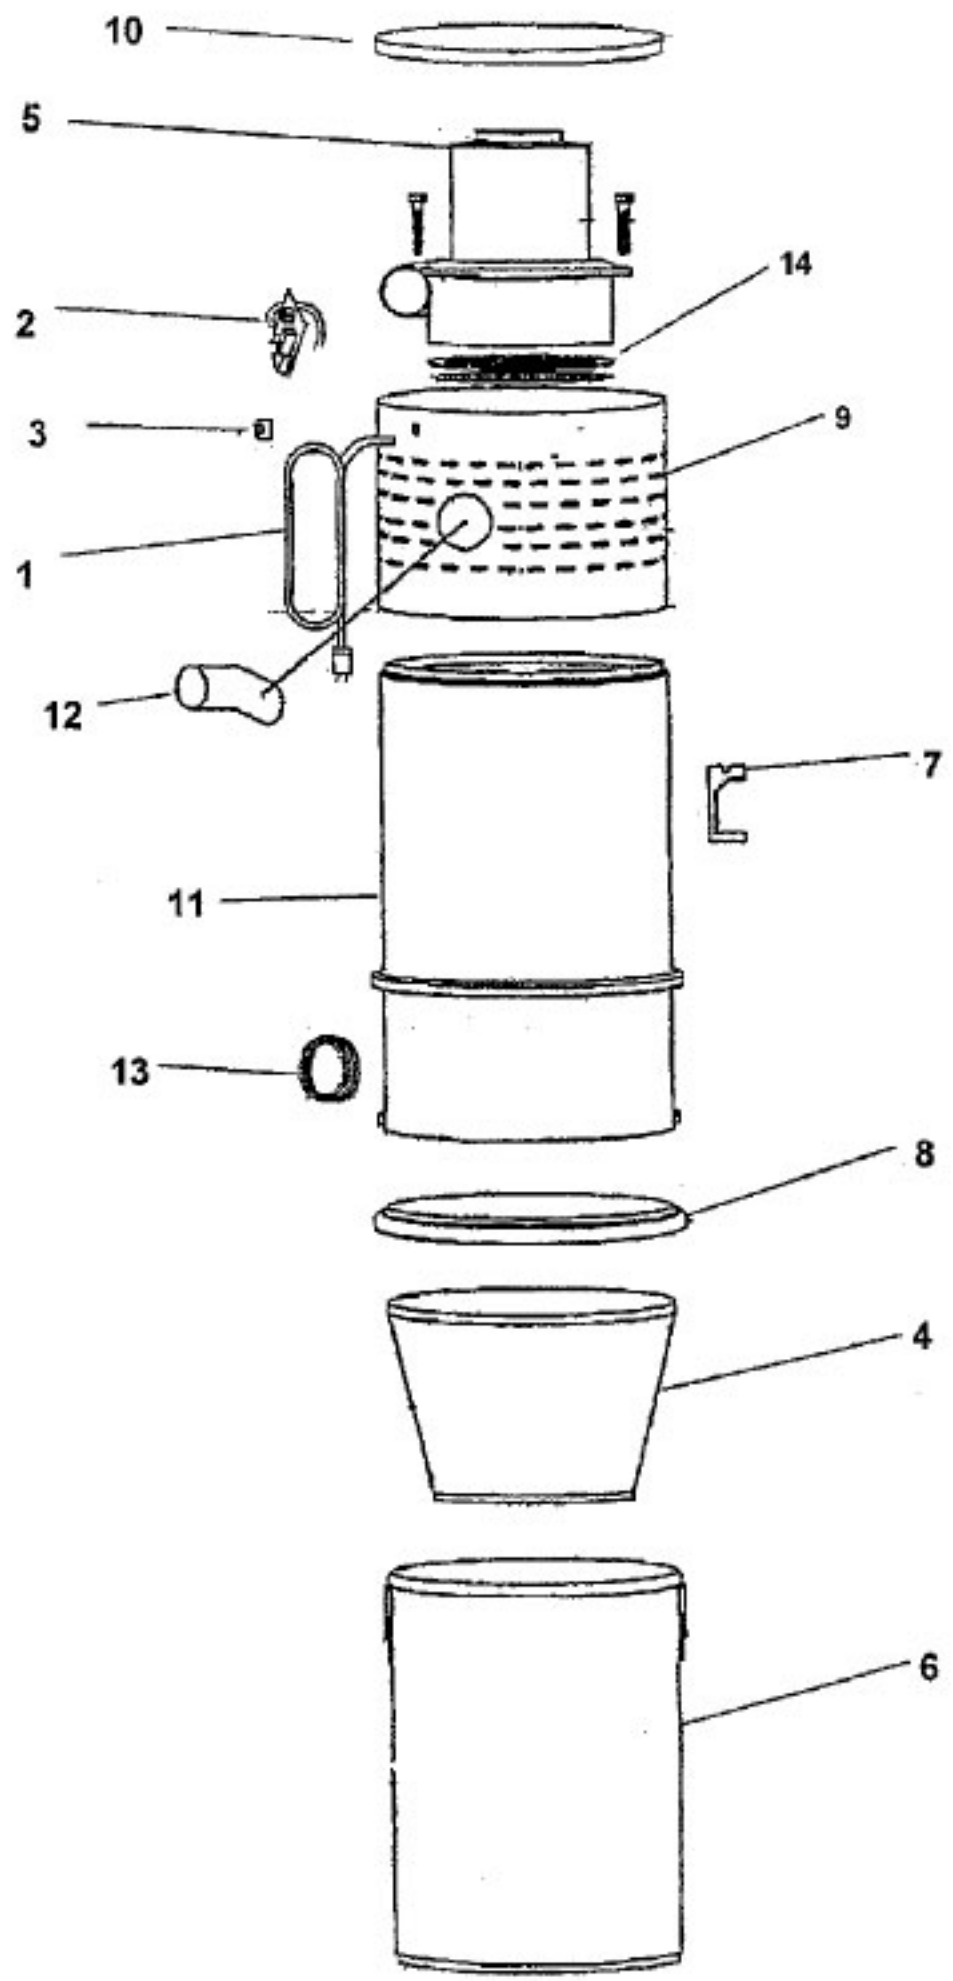

This Owner's Manual is provided and hosted by Appliance Factory Parts.

HOOVER S5604-070 Owner's Manual

**Shop genuine replacement parts for HOOVER
S5604-070**

Find Your HOOVER Vacuum Cleaner Parts - Select From 1456 Models

----- Manual continues below -----

Model Number: S5604070
BOM/Serial #: S5604070
Graphic Title: COMPLETE ASSEMBLY

Image	Key	Part Number	Description	Substitution	Qty.
1	1	59132011	ATTACH CORD		1
1	2	59132006	CONTROL MODULE		1
1	3	59132005	ROCKER SWITCH		1
1	4	93001026	FILTER 13.71 INCHES		1
1	5	59132008	Motor-3 Stage-S5630		1
1	5	59132010	Motor Brush-S5630		1
1	6	93001027	DUST CONTAINER ABS		1
1	7	59132022	WALL BRACKET-CVS		1
1	8	93001028	GASKET		1
1	9	93001030	SHROULD S5604 3 STAGE		1
1	10	93001031	COVER 12 INCH W/SCREWS		1
1	11	93001032	BODY TAPERED ABS		1
1	12	59132038	CAN-TANGENTIAL AD-CV		1
1	13	93001033	GROMMET INTAKE		1
1	14	59132040	SM MTR GASKET-CVS		1
1	15	93001035	MANUAL OWNERS		1
1	15	93001034	PIPE PLASTIC 2 X 2		1
1	16	S5682—	CVS ACCESS KIT-P/N		1