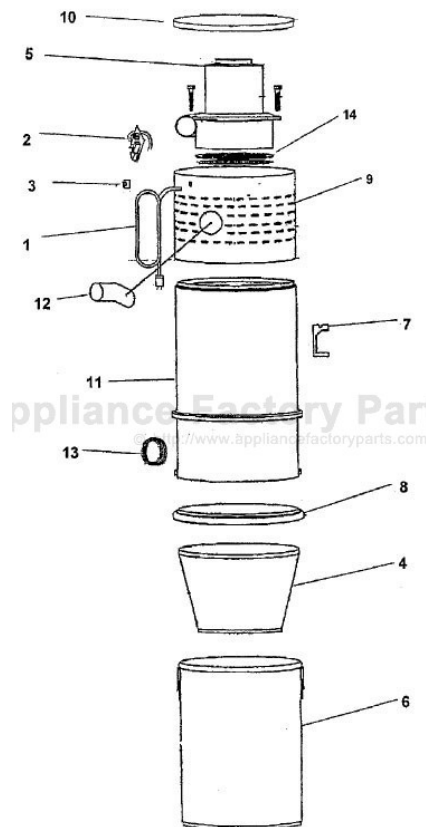

This Owner's Manual is provided and hosted by Appliance Factory Parts.

HOOVER S5604-070 Owner's Manual

**Shop genuine replacement parts for HOOVER
S5604-070**

Find Your HOOVER Vacuum Cleaner Parts - Select From 1456 Models

----- Manual continues below -----

Model Number: S5604070
BOM/Serial #: S5604070
Graphic Title: COMPLETE ASSEMBLY

Image	Key	Part Number	Description	Substitution	Qty.
1	1	59132011	ATTACH CORD		1
1	2	59132006	CONTROL MODULE		1
1	3	59132005	ROCKER SWITCH		1
1	4	93001026	FILTER 13.71 INCHES		1
1	5	59132008	Motor-3 Stage-S5630		1
1	5	59132010	Motor Brush-S5630		1
1	6	93001027	DUST CONTAINER ABS		1
1	7	59132022	WALL BRACKET-CVS		1
1	8	93001028	GASKET		1
1	9	93001030	SHROULD S5604 3 STAGE		1
1	10	93001031	COVER 12 INCH W/SCREWS		1
1	11	93001032	BODY TAPERED ABS		1
1	12	59132038	CAN-TANGENTIAL AD-CV		1
1	13	93001033	GROMMET INTAKE		1
1	14	59132040	SM MTR GASKET-CVS		1
1	15	93001035	MANUAL OWNERS		1
1	15	93001034	PIPE PLASTIC 2 X 2		1
1	16	S5682—	CVS ACCESS KIT-P/N		1