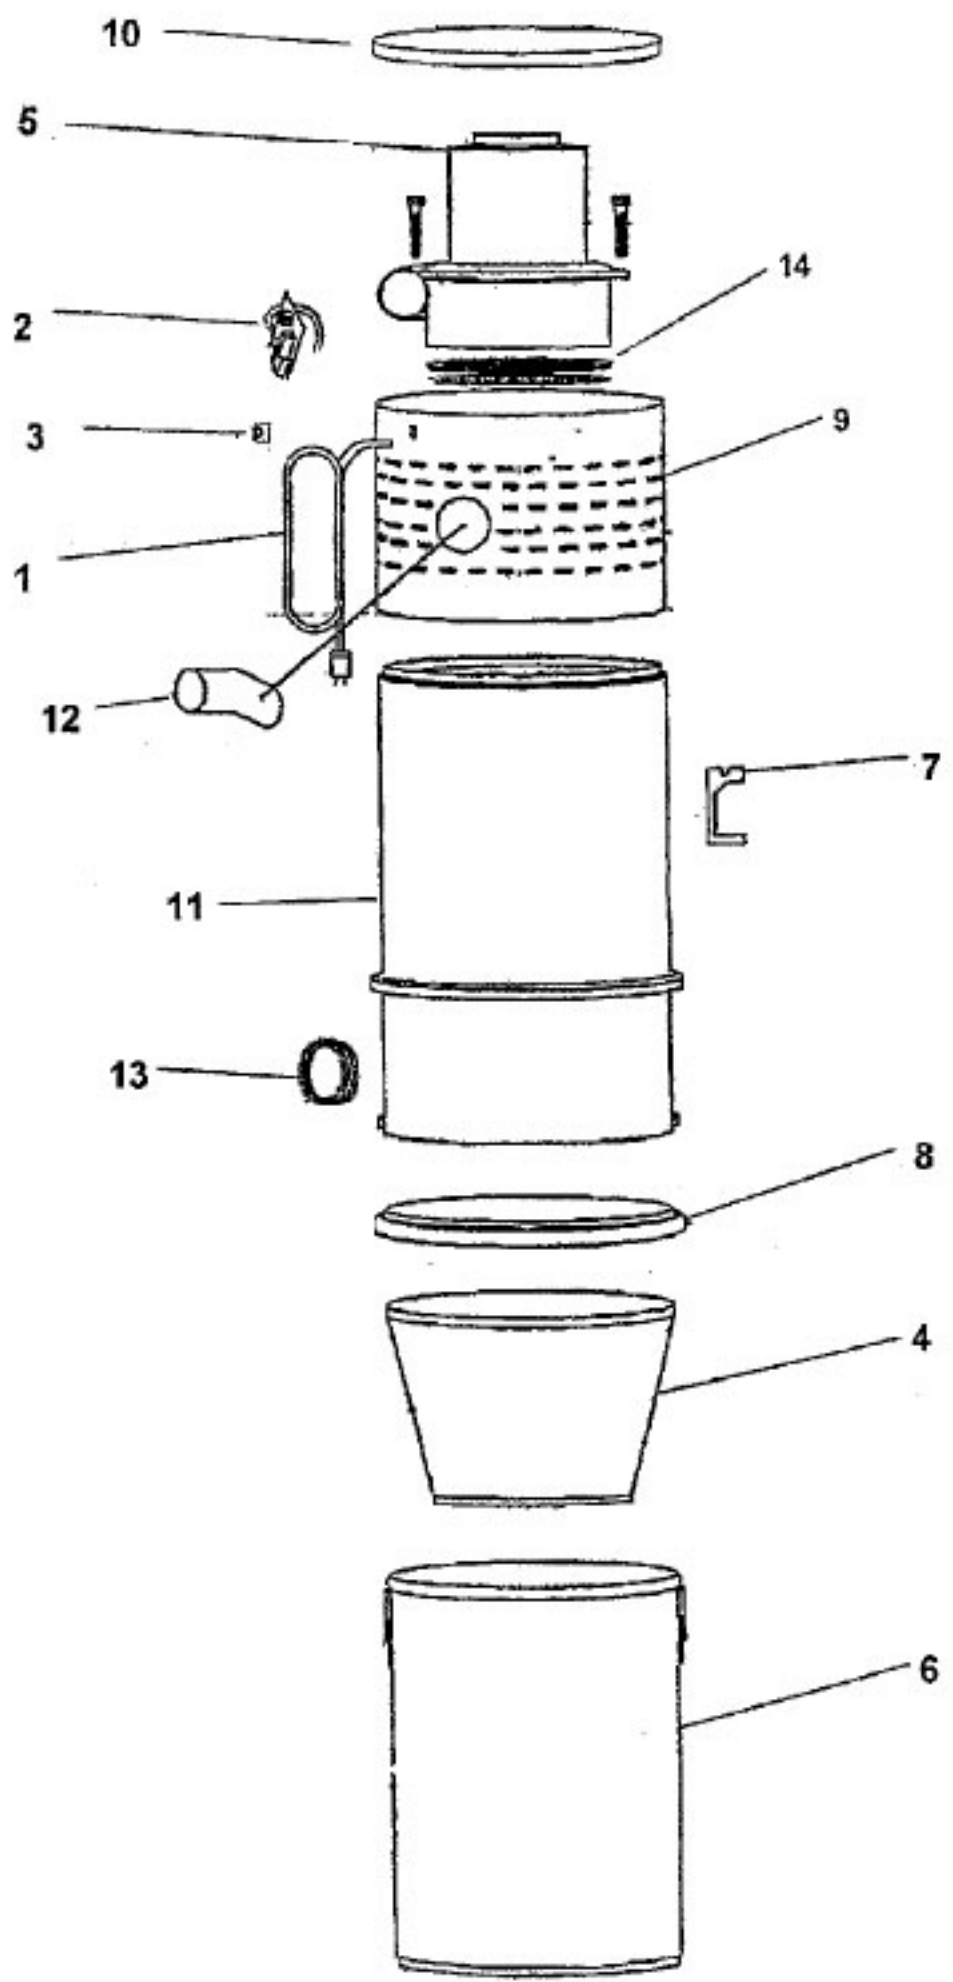

This Owner's Manual is provided and hosted by [Appliance Factory Parts](#).

HOOVER S5604-080 Owner's Manual

**[Shop genuine replacement parts for HOOVER
S5604-080](#)**

[Find Your HOOVER Vacuum Cleaner Parts - Select From 1456 Models](#)

----- Manual continues below -----

Model Number: S5604080
BOM/Serial #: S5604080
Graphic Title: COMPLETE ASSEMBLY

Image	Key	Part Number	Description	Substitution	Qty.
1	1	59132011	ATTACH CORD		1
1	2	59132006	CONTROL MODULE		1
1	3	59132005	ROCKER SWITCH		1
1	4	93001026	FILTER 13.71 INCHES		1
1	5	59132008	Motor-3 Stage-S5630		1
1	5	59132010	Motor Brush-S5630		1
1	6	93001027	DUST CONTAINER ABS		1
1	7	59132022	WALL BRACKET-CVS		1
1	8	93001028	GASKET		1
1	9	93001030	SHROULD S5604 3 STAGE		1
1	10	93001031	COVER 12 INCH W/SCREWS		1
1	11	93001032	BODY TAPERED ABS		1
1	12	59132038	CAN-TANGENTIAL AD-CV		1
1	13	93001033	GROMMET INTAKE		1
1	14	59132040	SM MTR GASKET-CVS		1
1	15	93001034	PIPE PLASTIC 2 X 2		1
1	15	93001035	MANUAL OWNERS		1
1	16	S5690--	CVS ACCESS KIT-P/N		1