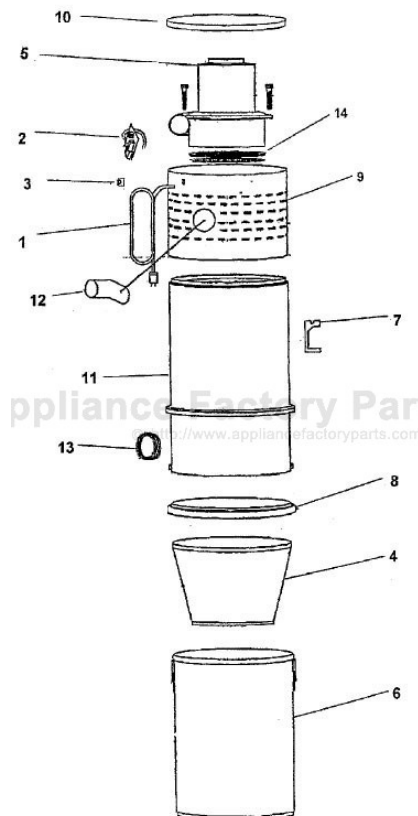

This Owner's Manual is provided and hosted by [Appliance Factory Parts](#).

HOOVER S5604-080 Owner's Manual

**[Shop genuine replacement parts for HOOVER
S5604-080](#)**

[Find Your HOOVER Vacuum Cleaner Parts - Select From 1456 Models](#)

----- Manual continues below -----

Model Number: S5604080
BOM/Serial #: S5604080
Graphic Title: COMPLETE ASSEMBLY

Image	Key	Part Number	Description	Substitution	Qty.
1	1	59132011	ATTACH CORD		1
1	2	59132006	CONTROL MODULE		1
1	3	59132005	ROCKER SWITCH		1
1	4	93001026	FILTER 13.71 INCHES		1
1	5	59132008	Motor-3 Stage-S5630		1
1	5	59132010	Motor Brush-S5630		1
1	6	93001027	DUST CONTAINER ABS		1
1	7	59132022	WALL BRACKET-CVS		1
1	8	93001028	GASKET		1
1	9	93001030	SHROULD S5604 3 STAGE		1
1	10	93001031	COVER 12 INCH W/SCREWS		1
1	11	93001032	BODY TAPERED ABS		1
1	12	59132038	CAN-TANGENTIAL AD-CV		1
1	13	93001033	GROMMET INTAKE		1
1	14	59132040	SM MTR GASKET-CVS		1
1	15	93001034	PIPE PLASTIC 2 X 2		1
1	15	93001035	MANUAL OWNERS		1
1	16	S5690--	CVS ACCESS KIT-P/N		1