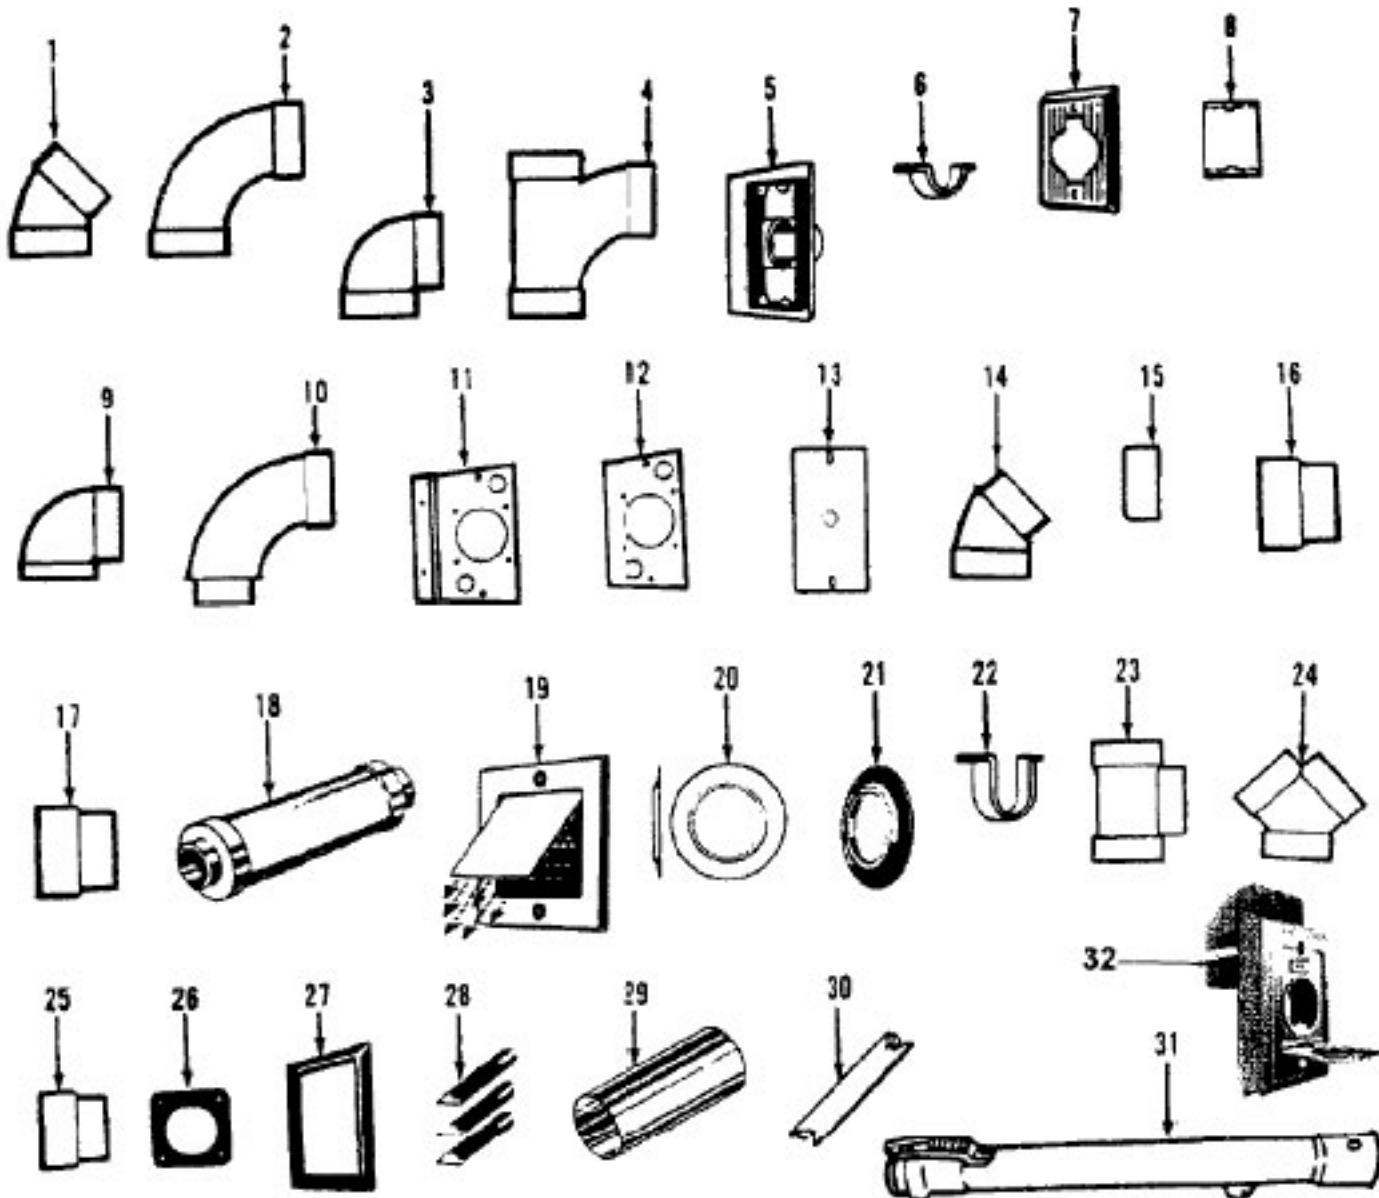

CENTRAL VACUUM SYSTEM

ASSEMBLY SCHEMATIC

S5610
S5620
S5630
S5640

CENTRAL VACUUM SYSTEM

PART LISTING

ITEM	PART NUMBER	MODELS TO FIT	PART DESCRIPTION
1	33211001	S5610, S5620, S5630, S5640	ELBOW - 45 DEGREE
2	33215002	S5610, S5620, S5630, S5640	SWEEP ELBOW - 90 DEGREE
3	33215003	S5610, S5620, S5630, S5640	SHORT ELBOW - 90 DEGREE
4	38681006	S5610, S5620, S5630, S5640	SWEEP ELBOW TEE - 90 DEGREE
5	38719005	S5610, S5620, S5630, S5640	MOUNTING PLATE
6	48615015	S5610, S5620, S5630, S5640	PIPE STRAP
7	43526001	S5610, S5620, S5630, S5640	INLET VALVE
	43526007	S5610, S5620, S5630, S5640	INLET VALVE - WHITE
	43526014	S5610, S5620, S5630, S5640	INLET VALVE - AG
8	32286011	S5610, S5620, S5630, S5640	STOP COUPLING
9	10141001	S5610, S5620, S5630, S5640	SHORT ELBOW SPECIAL - 90 DEGREE
10	10096001	S5610, S5620, S5630, S5640	SWEEP SPIGOT ELBOW - 90 DEGREE
11	10121001	S5610, S5620, S5630, S5640	STEEL MOUNTING PLATE - WIDE
12	10121002	S5610, S5620, S5630, S5640	STEEL MOUNTING PLATE - NARROW
13	10141003	S5610, S5620, S5630, S5640	PLASTER GUARD
14	10096002	S5610, S5620, S5630, S5640	SPIGOT - 45 DEGREE
15	10019002	S5610, S5620, S5630, S5640	VAC CAP
16	10129001	S5610, S5620, S5630, S5640	PIPE ADAPTOR - 1-3/4" TO 2"
17	10129002	S5610, S5620, S5630, S5640	PIPE ADAPTOR - 1-13/16" TO 2"
18	10098001	S5610, S5620, S5630, S5640	VAC MUFFLER
19	10102001	S5610, S5620, S5630, S5640	EXHAUST VENT CAP
20		S5610, S5620, S5630, S5640	PIPE COLLAR
21	32162010	S5610, S5620, S5630, S5640	PIPE COLLAR
22	36171019	S5610, S5620, S5630, S5640	FITTING STRAP
23	38681009	S5610, S5620, S5630, S5640	SHORT TEE
24	38681008	S5610, S5620, S5630, S5640	DOUBLE FITTING
25	32175021	S5610, S5620, S5630, S5640	VALVE EXTENSION
26	38783016	S5610, S5620, S5630, S5640	FLANGE FITTING GASKET
27	38719015	S5610, S5620, S5630, S5640	VALVE TRIM PLATE - WHITE
	38719018	S5610, S5620, S5630, S5640	VALVE TRIM PLATE
	38719019	S5610, S5620, S5630, S5640	VALVE TRIM PLATE
28	59133226	S5610, S5620, S5630, S5640	PIPE CUTTER BLADES
29	31745005	S5610, S5620, S5630, S5640	METAL FIREWALL PIPE - 6"
30	59133225	S5610, S5620, S5630, S5640	NAIL GUARD
31	43453038	S5610, S5620, S5630, S5640	TL EXT TUBE ASSEMBLY - 17"
32	43526015	S5610, S5620, S5630, S5640	PLATE / VALVE ASSEMBLY

S5610

S5620

S5630

S5640