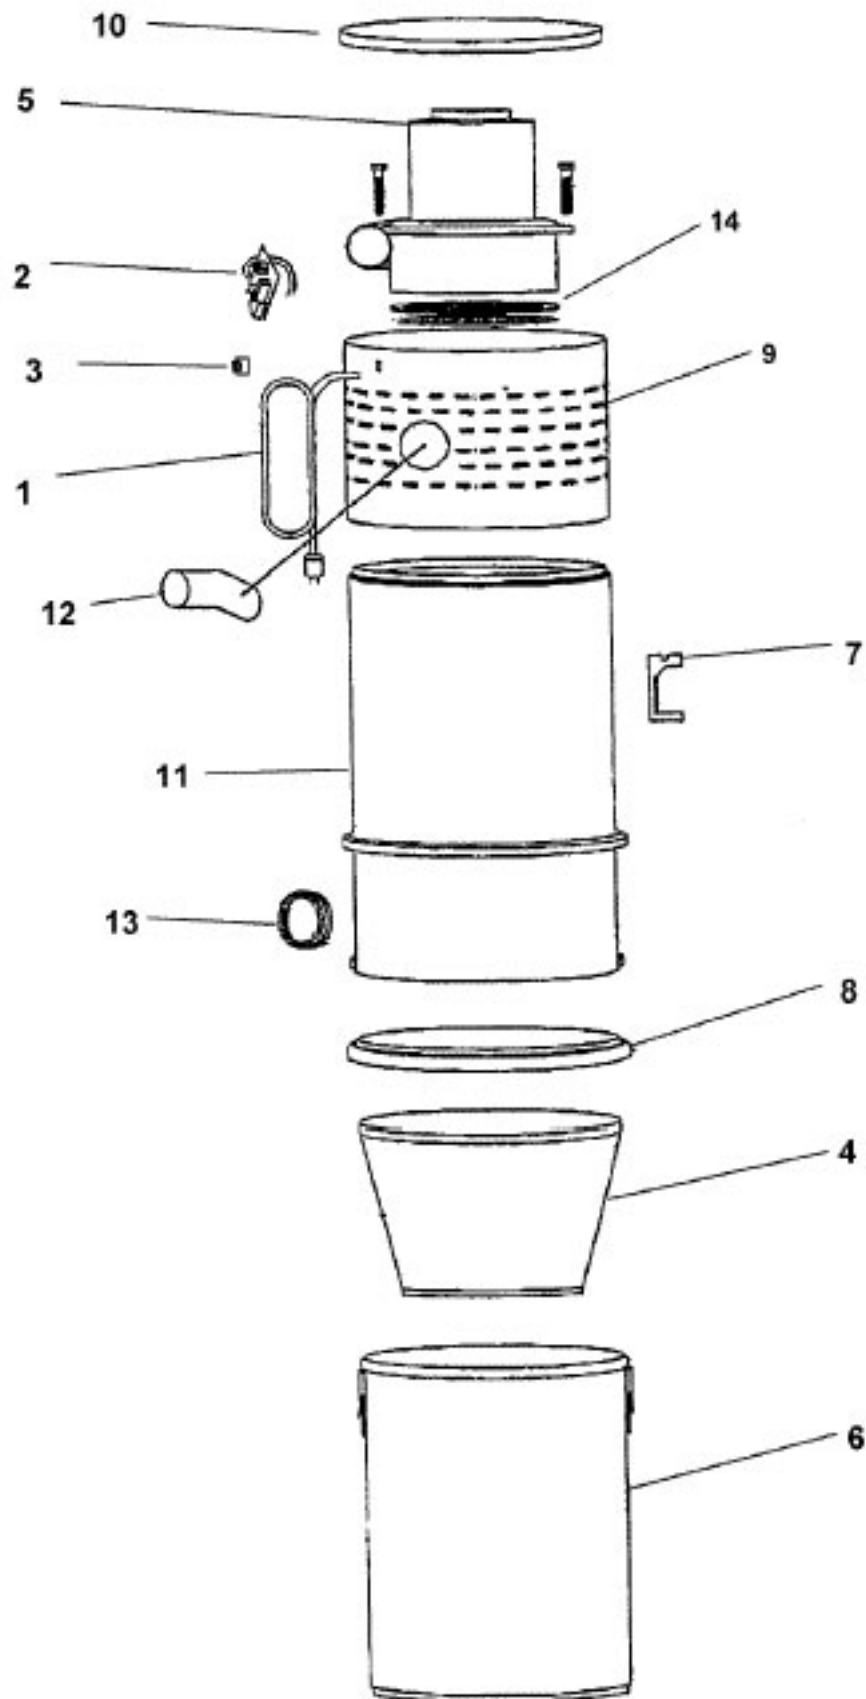

----- Manual continues below -----

CENTRAL VACUUM SYSTEM

ASSEMBLY SCHEMATIC

S5610
S5620
S5630
S5640

CENTRAL VACUUM SYSTEM

PART LISTING

ITEM	PART NUMBER	MODELS TO FIT	PART DESCRIPTION
1	59132011	S5610, S5620, S5630, S5640	POWER CORD
2	59132006	S5610, S5620, S5630, S5640	CONTROL MODULE
3	59132005	S5610, S5620, S5630, S5640	ROCKER SWITCH
4	59132001	S5610, S5620	CLOTH FILTER - 11"
	59132002	S5630, S5640	CLOTH FILTER - 14"
5	59132007	S5610	MOTOR - 2 STAGE
	59132009	S5610	MOTOR BRUSH
	59132008	S5620, S5630	MOTOR - 3 STAGE - 5.7" DIA
	59132010	S5620, S5630	MOTOR BRUSH
	59132025	S5640	MOTOR - 3 STAGE - 7.2" DIA
6	59132021	S5610, S5620	DUST CONTAINER - 11"
	59132021	S5630, S5640	DUST CONTAINER - 14"
7	59132022	S5610, S5620, S5630, S5640	WALL BRACKET
8	59132023	S5610, S5620	GASKET - 11.5"
	59132024	S5630, S5640	GASKET - 14.5"
9	59132032	S5610	SHROUD
	59132029	S5620	SHROUD
	59132030	S5630	SHROUD
	59132031	S5640	SHROUD
10	59132036	S5610, S5620	CANISTER COVER - 11"
	59132037	S5630, S5640	CANISTER COVER - 14"
11	59132034	S5610, S5620	CANISTER BODY - 11"
	59132035	S5630	CANISTER BODY - 14"
	59132046	S5640	CANISTER BODY - 14"
12	59132038	S5610, S5620, S5630, S5640	TANGENTIAL ADAPTOR
13	59132039	S5610, S5620, S5630, S5640	INTAKE GROMMET
14	59132040	S5610, S5620, S5630	MOTOR GASKET - SMALL
	59132041	S5640	MOTOR GASKET - LARGE

S5610

S5620

S5630

S5640

CENTRAL VACUUM SYSTEM

PART LISTING

ITEM	PART NUMBER	MODELS TO FIT	PART DESCRIPTION
32	43526013	S5610, S5620, S5630, S5640	PLATE / VALVE ASSEMBLY
	65613003	S5610, S5620, S5630, S5640	THERMOSTAT WIRE - 500' ROLL
	31748028	S5610, S5620, S5630, S5640	PVC PIPE - 2" OD X 5' LONG WHITE
	21416011	S5610, S5620, S5630, S5640	INLET SCREW - SELF TAPPING PAINTED
	40300066	S5610, S5620, S5630, S5640	VAC PAN - WHITE