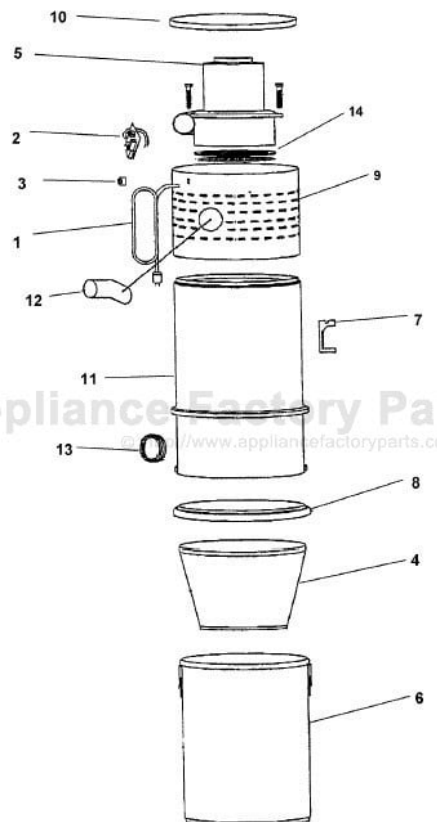

[Find Your HOOVER Vacuum Cleaner Parts - Select From 1456 Models](#)

----- Manual continues below -----