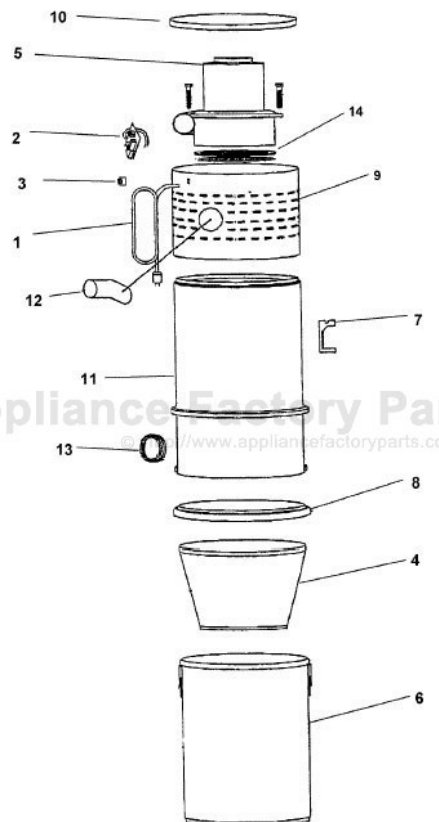

[Find Your HOOVER Vacuum Cleaner Parts - Select From 1456 Models](#)

----- Manual continues below -----