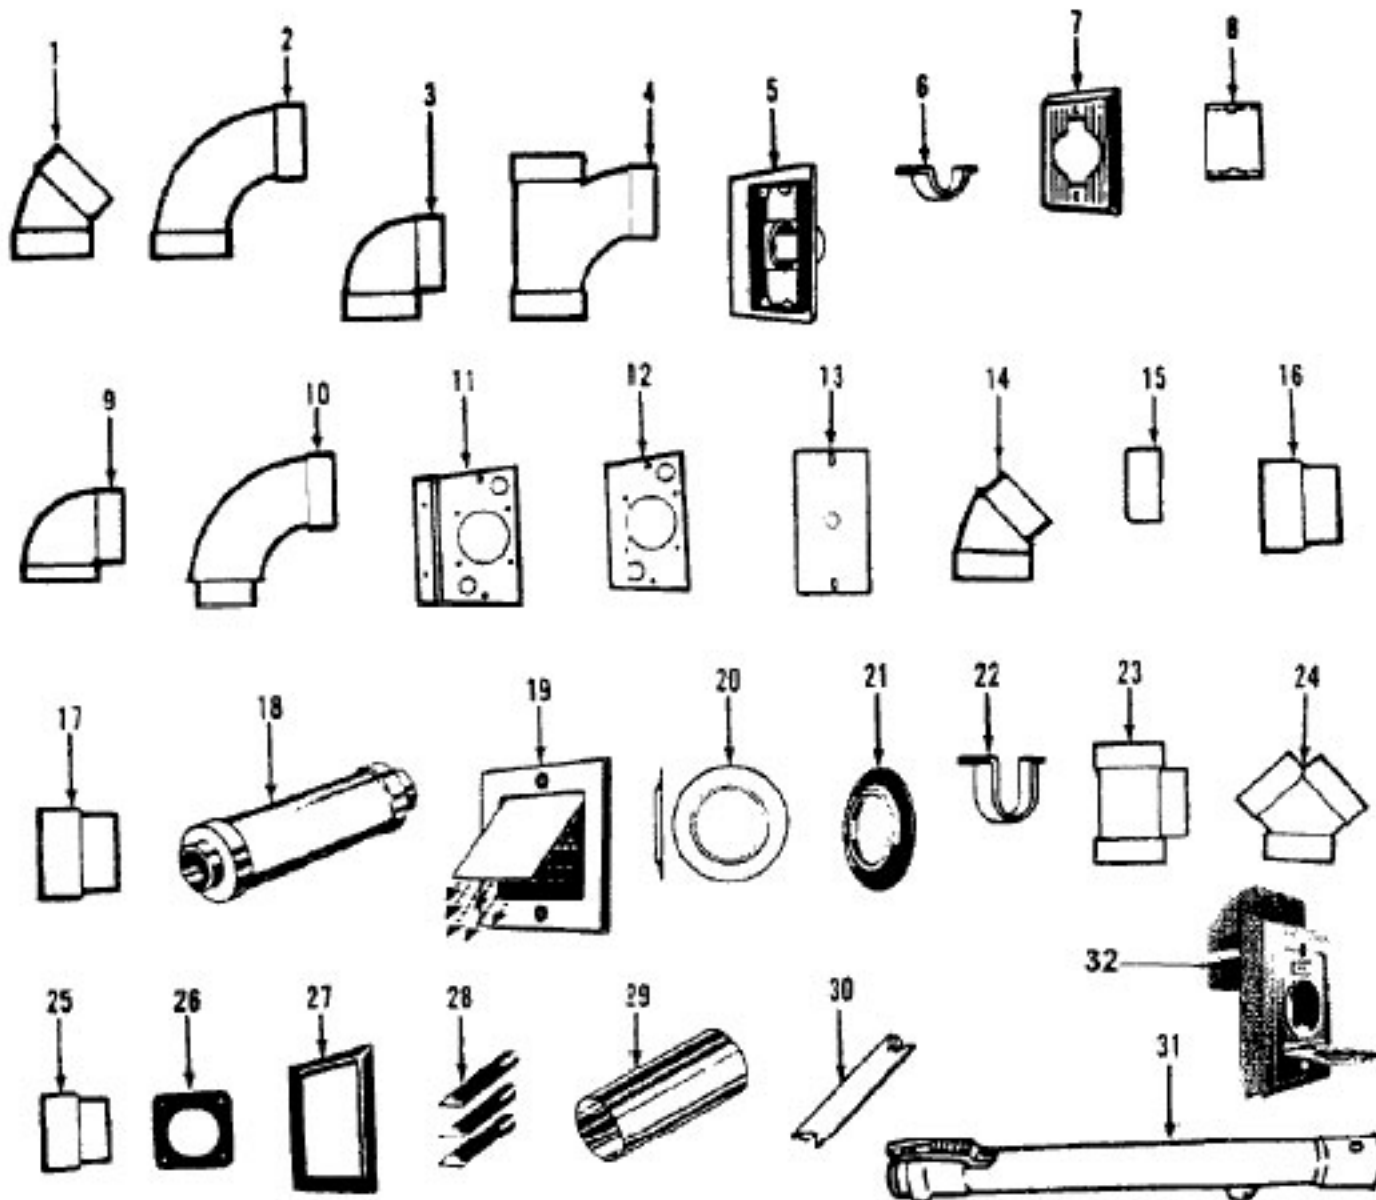

CENTRAL VACUUM SYSTEM

ASSEMBLY SCHEMATIC

S5610
S5620
S5630
S5640

CENTRAL VACUUM SYSTEM

PART LISTING

ITEM	PART NUMBER	MODELS TO FIT	PART DESCRIPTION
1	33211001	S5610, S5620, S5630, S5640	ELBOW - 45 DEGREE
2	33215002	S5610, S5620, S5630, S5640	SWEEP ELBOW - 90 DEGREE
3	33215003	S5610, S5620, S5630, S5640	SHORT ELBOW - 90 DEGREE
4	38681006	S5610, S5620, S5630, S5640	SWEEP ELBOW TEE - 90 DEGREE
5	38719005	S5610, S5620, S5630, S5640	MOUNTING PLATE
6	48615015	S5610, S5620, S5630, S5640	PIPE STRAP
7	43526001	S5610, S5620, S5630, S5640	INLET VALVE
	43526007	S5610, S5620, S5630, S5640	INLET VALVE - WHITE
	43526014	S5610, S5620, S5630, S5640	INLET VALVE - AG
8	32286011	S5610, S5620, S5630, S5640	STOP COUPLING
9	10141001	S5610, S5620, S5630, S5640	SHORT ELBOW SPECIAL - 90 DEGREE
10	10096001	S5610, S5620, S5630, S5640	SWEEP SPIGOT ELBOW - 90 DEGREE
11	10121001	S5610, S5620, S5630, S5640	STEEL MOUNTING PLATE - WIDE
12	10121002	S5610, S5620, S5630, S5640	STEEL MOUNTING PLATE - NARROW
13	10141003	S5610, S5620, S5630, S5640	PLASTER GUARD
14	10096002	S5610, S5620, S5630, S5640	SPIGOT - 45 DEGREE
15	10019002	S5610, S5620, S5630, S5640	VAC CAP
16	10129001	S5610, S5620, S5630, S5640	PIPE ADAPTOR - 1-3/4" TO 2"
17	10129002	S5610, S5620, S5630, S5640	PIPE ADAPTOR - 1-13/16" TO 2"
18	10098001	S5610, S5620, S5630, S5640	VAC MUFFLER
19	10102001	S5610, S5620, S5630, S5640	EXHAUST VENT CAP
20		S5610, S5620, S5630, S5640	PIPE COLLAR
21	32162010	S5610, S5620, S5630, S5640	PIPE COLLAR
22	36171019	S5610, S5620, S5630, S5640	FITTING STRAP
23	38681009	S5610, S5620, S5630, S5640	SHORT TEE
24	38681008	S5610, S5620, S5630, S5640	DOUBLE FITTING
25	32175021	S5610, S5620, S5630, S5640	VALVE EXTENSION
26	38783016	S5610, S5620, S5630, S5640	FLANGE FITTING GASKET
27	38719015	S5610, S5620, S5630, S5640	VALVE TRIM PLATE - WHITE
	38719018	S5610, S5620, S5630, S5640	VALVE TRIM PLATE
	38719019	S5610, S5620, S5630, S5640	VALVE TRIM PLATE
28	59133226	S5610, S5620, S5630, S5640	PIPE CUTTER BLADES
29	31745005	S5610, S5620, S5630, S5640	METAL FIREWALL PIPE - 6"
30	59133225	S5610, S5620, S5630, S5640	NAIL GUARD
31	43453038	S5610, S5620, S5630, S5640	TL EXT TUBE ASSEMBLY - 17"
32	43526015	S5610, S5620, S5630, S5640	PLATE / VALVE ASSEMBLY

S5610

S5620

S5630

S5640