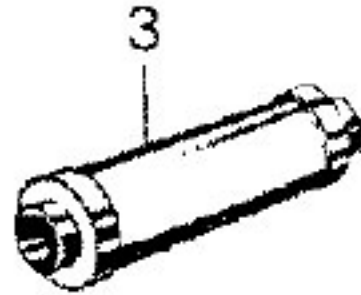

----- Manual continues below -----

CENTRAL VACUUM SYSTEM

ASSEMBLY SCHEMATIC

S5615
S5626
S5636

CENTRAL VACUUM SYSTEM

PART LISTING

ITEM	PART NUMBER	MODELS TO FIT	PART DESCRIPTION
1	59132011	S5615, S5626, S5636	POWER CORD
2	59132006	S5615, S5626, S5636	CONTROL MODULE
3	59132005	S5615, S5626, S5636	ROCKER SWITCH
4	59132001	S5615	CLOTH FILTER - 11.5"
	93001205	S5626	CLOTH FILTER - 11.5"
	93001206	S5636	CLOTH FILTER - 14.5"
5	59132007	S5615	MOTOR - 2 STAGE
	59132008	S5626, S5638	MOTOR - 3 STAGE - 5.7" DIA
6	93001207	S5615, S5626	DUST CONTAINER - 11.5"
	93001208	S5636	DUST CONTAINER - 14.5"
7	59132022	S5615, S5626, S5636	WALL BRACKET
8	59132023	S5615, S5626	GASKET - 11.5"
	59132023	S5636	GASKET - 14.5"
9	93001744	S5615	SHROUD - HUSH 11.5"
	93001209	S5626	SHROUD - HUSH 11.5"
	93001210	S5636	SHROUD - HUSH 14.5"
10	93001211	S5615, S5626	CANISTER COVER - 11.5"
	93001212	S5636	CANISTER COVER - 14.5"
11	93001213	S5615, S5636	CANISTER BODY - 11.5"
	93001214	S5626	CANISTER BODY - 11.5"
	93001216	S5636	CANISTER BODY - 14.5"
12	59132038	S5615, S5626, S5636	TANGENTIAL ADAPTOR
13	59132039	S5615, S5626, S5636	INTAKE GROMMET
14	59132040	S5615, S5626, S5636	MOTOR GASKET - SMALL
	59644011	S5615, S5626, S5636	UTILITY VALVE / RETAINER RING
	93001218	S5615, S5626	SHROUD FOAM - HUSH 11"
	93001219	S5636	SHROUD FOAM - HUSH 14"

S5615
S5626
S5636

CENTRAL VACUUM SYSTEM

ASSEMBLY SCHEMATIC

S5615
S5626
S5636

CENTRAL VACUUM SYSTEM

PART LISTING / [

ITEM	PART NUMBER	MODELS TO FIT	PART DESCRIPTION
1	10096002	S5615, S5626, S5636	SPIGOT - 45 DEGREE
2	10096001	S5615, S5626, S5636	SWEEP SPIGOT - 90 DEGREE
3	10098001	S5615, S5626, S5636	VAC MUFFLER
4	43526007	S5615, S5626, S5636	INLET VALVE - WHITE
5	10129002	S5615, S5626, S5636	PIPE ADAPTOR
6	38681006	S5615, S5626, S5636	SWEEP TEE - 90 DEGREE