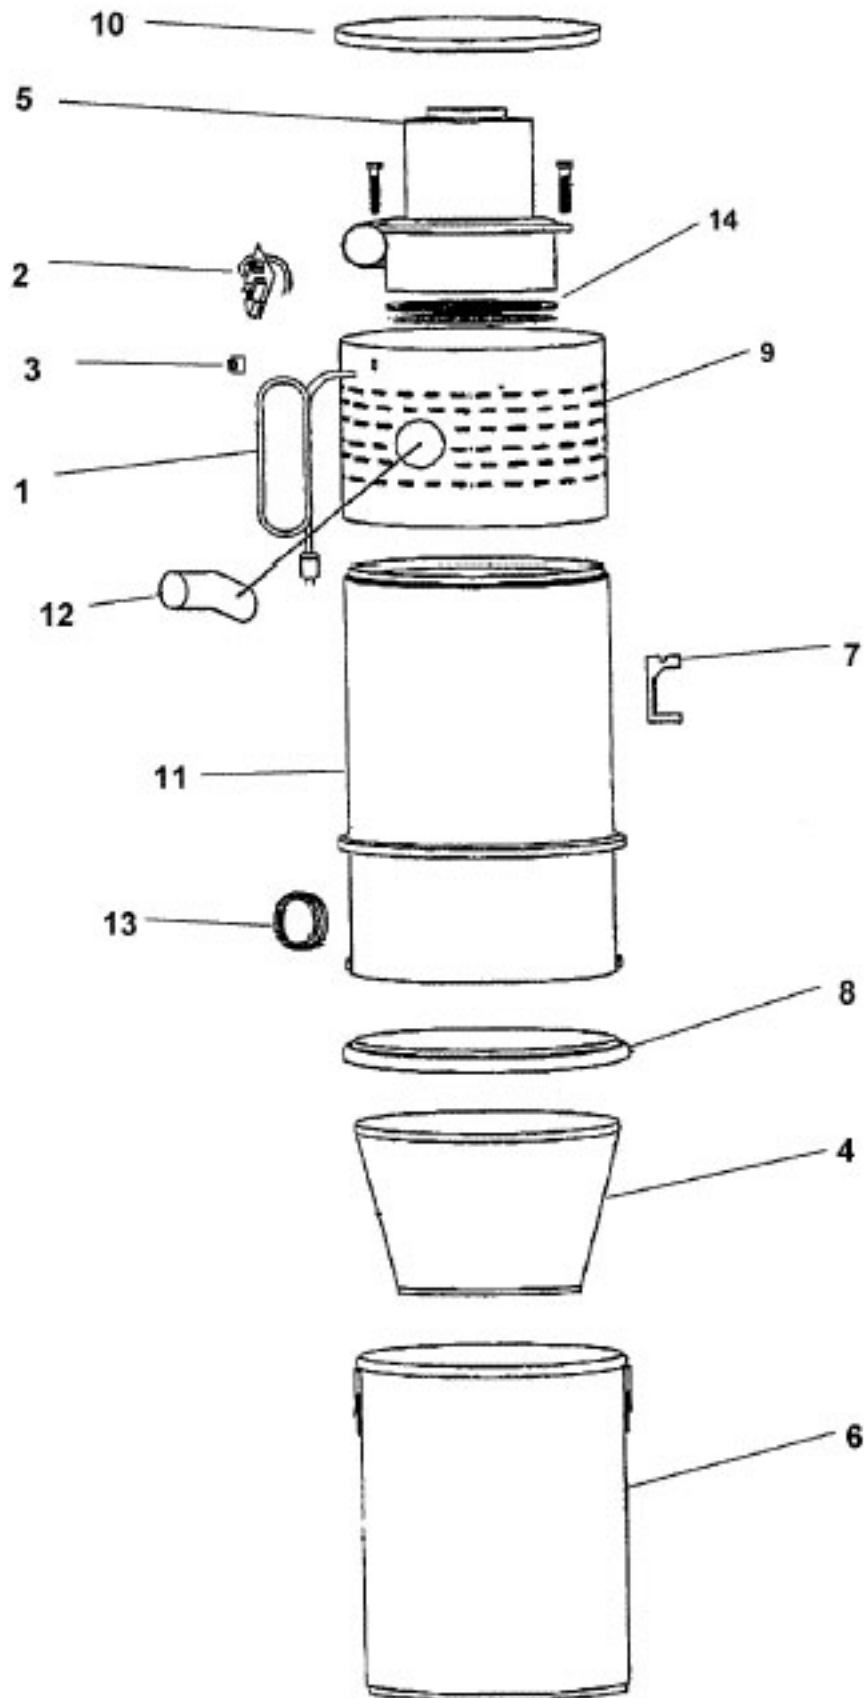

----- Manual continues below -----

CENTRAL VACUUM SYSTEM

ASSEMBLY SCHEMATIC

S5615
S5626
S5636

CENTRAL VACUUM SYSTEM

PART LISTING

ITEM	PART NUMBER	MODELS TO FIT	PART DESCRIPTION
1	59132011	S5615, S5626, S5636	POWER CORD
2	59132006	S5615, S5626, S5636	CONTROL MODULE
3	59132005	S5615, S5626, S5636	ROCKER SWITCH
4	59132001	S5615	CLOTH FILTER - 11.5"
	93001205	S5626	CLOTH FILTER - 11.5"
	93001206	S5636	CLOTH FILTER - 14.5"
5	59132007	S5615	MOTOR - 2 STAGE
	59132008	S5626, S5638	MOTOR - 3 STAGE - 5.7" DIA
6	93001207	S5615, S5626	DUST CONTAINER - 11.5"
	93001208	S5636	DUST CONTAINER - 14.5"
7	59132022	S5615, S5626, S5636	WALL BRACKET
8	59132023	S5615, S5626	GASKET - 11.5"
	59132023	S5636	GASKET - 14.5"
9	93001744	S5615	SHROUD - HUSH 11.5"
	93001209	S5626	SHROUD - HUSH 11.5"
	93001210	S5636	SHROUD - HUSH 14.5"
10	93001211	S5615, S5626	CANISTER COVER - 11.5"
	93001212	S5636	CANISTER COVER - 14.5"
11	93001213	S5615, S5636	CANISTER BODY - 11.5"
	93001214	S5626	CANISTER BODY - 11.5"
	93001216	S5636	CANISTER BODY - 14.5"
12	59132038	S5615, S5626, S5636	TANGENTIAL ADAPTOR
13	59132039	S5615, S5626, S5636	INTAKE GROMMET
14	59132040	S5615, S5626, S5636	MOTOR GASKET - SMALL
	59644011	S5615, S5626, S5636	UTILITY VALVE / RETAINER RING
	93001218	S5615, S5626	SHROUD FOAM - HUSH 11"
	93001219	S5636	SHROUD FOAM - HUSH 14"

S5615
S5626
S5636

CENTRAL VACUUM SYSTEM

ASSEMBLY SCHEMATIC

S5615
S5626
S5636

CENTRAL VACUUM SYSTEM

PART LISTING / [

ITEM	PART NUMBER	MODELS TO FIT	PART DESCRIPTION
1	10096002	S5615, S5626, S5636	SPIGOT - 45 DEGREE
2	10096001	S5615, S5626, S5636	SWEEP SPIGOT - 90 DEGREE
3	10098001	S5615, S5626, S5636	VAC MUFFLER
4	43526007	S5615, S5626, S5636	INLET VALVE - WHITE
5	10129002	S5615, S5626, S5636	PIPE ADAPTOR
6	38681006	S5615, S5626, S5636	SWEEP TEE - 90 DEGREE