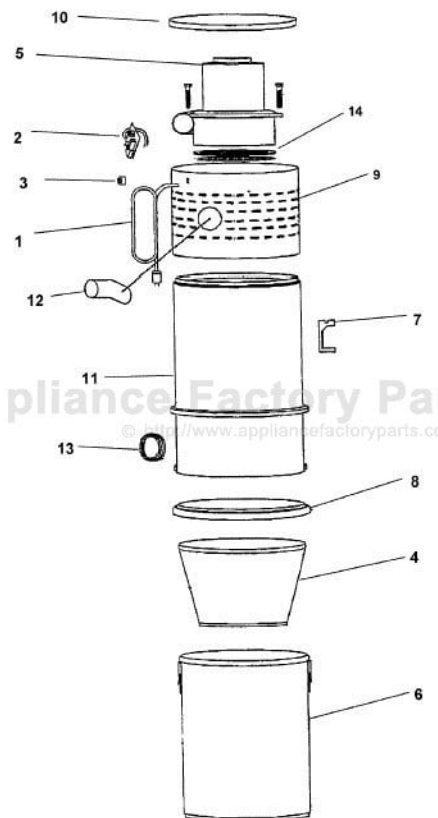

[Find Your HOOVER Vacuum Cleaner Parts - Select From 1456 Models](#)

----- Manual continues below -----