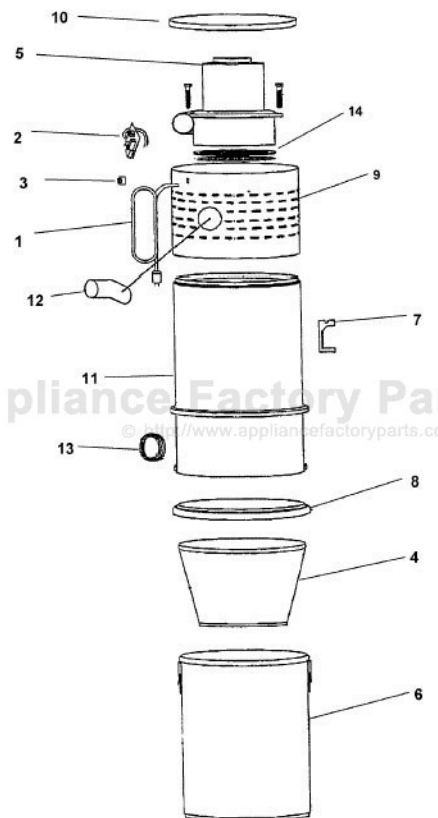

# HOOVER S5636 Owner's Manual

[Shop genuine replacement parts for HOOVER S5636](#)

[Find Your HOOVER Vacuum Cleaner Parts - Select From 1456 Models](#)

----- Manual continues below -----

## PART LISTING

ITEM	PART NUMBER	MODELS TO FIT	PART DESCRIPTION
1	59132011	S5615, S5626, S5636	POWER CORD
2	59132006	S5615, S5626, S5636	CONTROL MODULE
3	59132005	S5615, S5626, S5636	ROCKER SWITCH
4	59132001	S5615	CLOTH FILTER - 11.5"
	93001205	S5626	CLOTH FILTER - 11.5"
	93001206	S5636	CLOTH FILTER - 14.5"
5	59132007	S5615	MOTOR - 2 STAGE
	59132008	S5626, S5638	MOTOR - 3 STAGE - 5.7" DIA
6	93001207	S5615, S5626	DUST CONTAINER - 11.5"
	93001208	S5636	DUST CONTAINER - 14.5"
7	59132022	S5615, S5626, S5636	WALL BRACKET
8	59132023	S5615, S5626	GASKET - 11.5"
	59132023	S5636	GASKET - 14.5"
9	93001744	S5615	SHROUD - HUSH 11.5"
	93001209	S5626	SHROUD - HUSH 11.5"
	93001210	S5636	SHROUD - HUSH 14.5"
10	93001211	S5615, S5626	CANISTER COVER - 11.5"
	93001212	S5636	CANISTER COVER - 14.5"
11	93001213	S5615, S5636	CANISTER BODY - 11.5"
	93001214	S5626	CANISTER BODY - 11.5"
	93001216	S5636	CANISTER BODY - 14.5"
12	59132038	S5615, S5626, S5636	TANGENTIAL ADAPTOR
13	59132039	S5615, S5626, S5636	INTAKE GROMMET
14	59132040	S5615, S5626, S5636	MOTOR GASKET - SMALL
	59644011	S5615, S5626, S5636	UTILITY VALVE / RETAINER RING
	93001218	S5615, S5626	SHROUD FOAM - HUSH 11"
	93001219	S5636	SHROUD FOAM - HUSH 14"