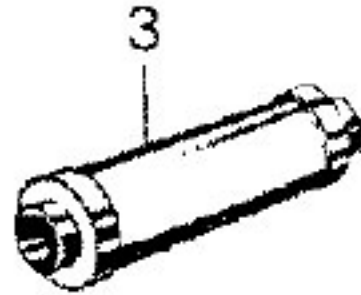

CENTRAL VACUUM SYSTEM

ASSEMBLY SCHEMATIC

S5615
S5626
S5636

CENTRAL VACUUM SYSTEM

PART LISTING / [

ITEM	PART NUMBER	MODELS TO FIT	PART DESCRIPTION
1	10096002	S5615, S5626, S5636	SPIGOT - 45 DEGREE
2	10096001	S5615, S5626, S5636	SWEEP SPIGOT - 90 DEGREE
3	10098001	S5615, S5626, S5636	VAC MUFFLER
4	43526007	S5615, S5626, S5636	INLET VALVE - WHITE
5	10129002	S5615, S5626, S5636	PIPE ADAPTOR
6	38681006	S5615, S5626, S5636	SWEEP TEE - 90 DEGREE

S5615
S5626
S5636