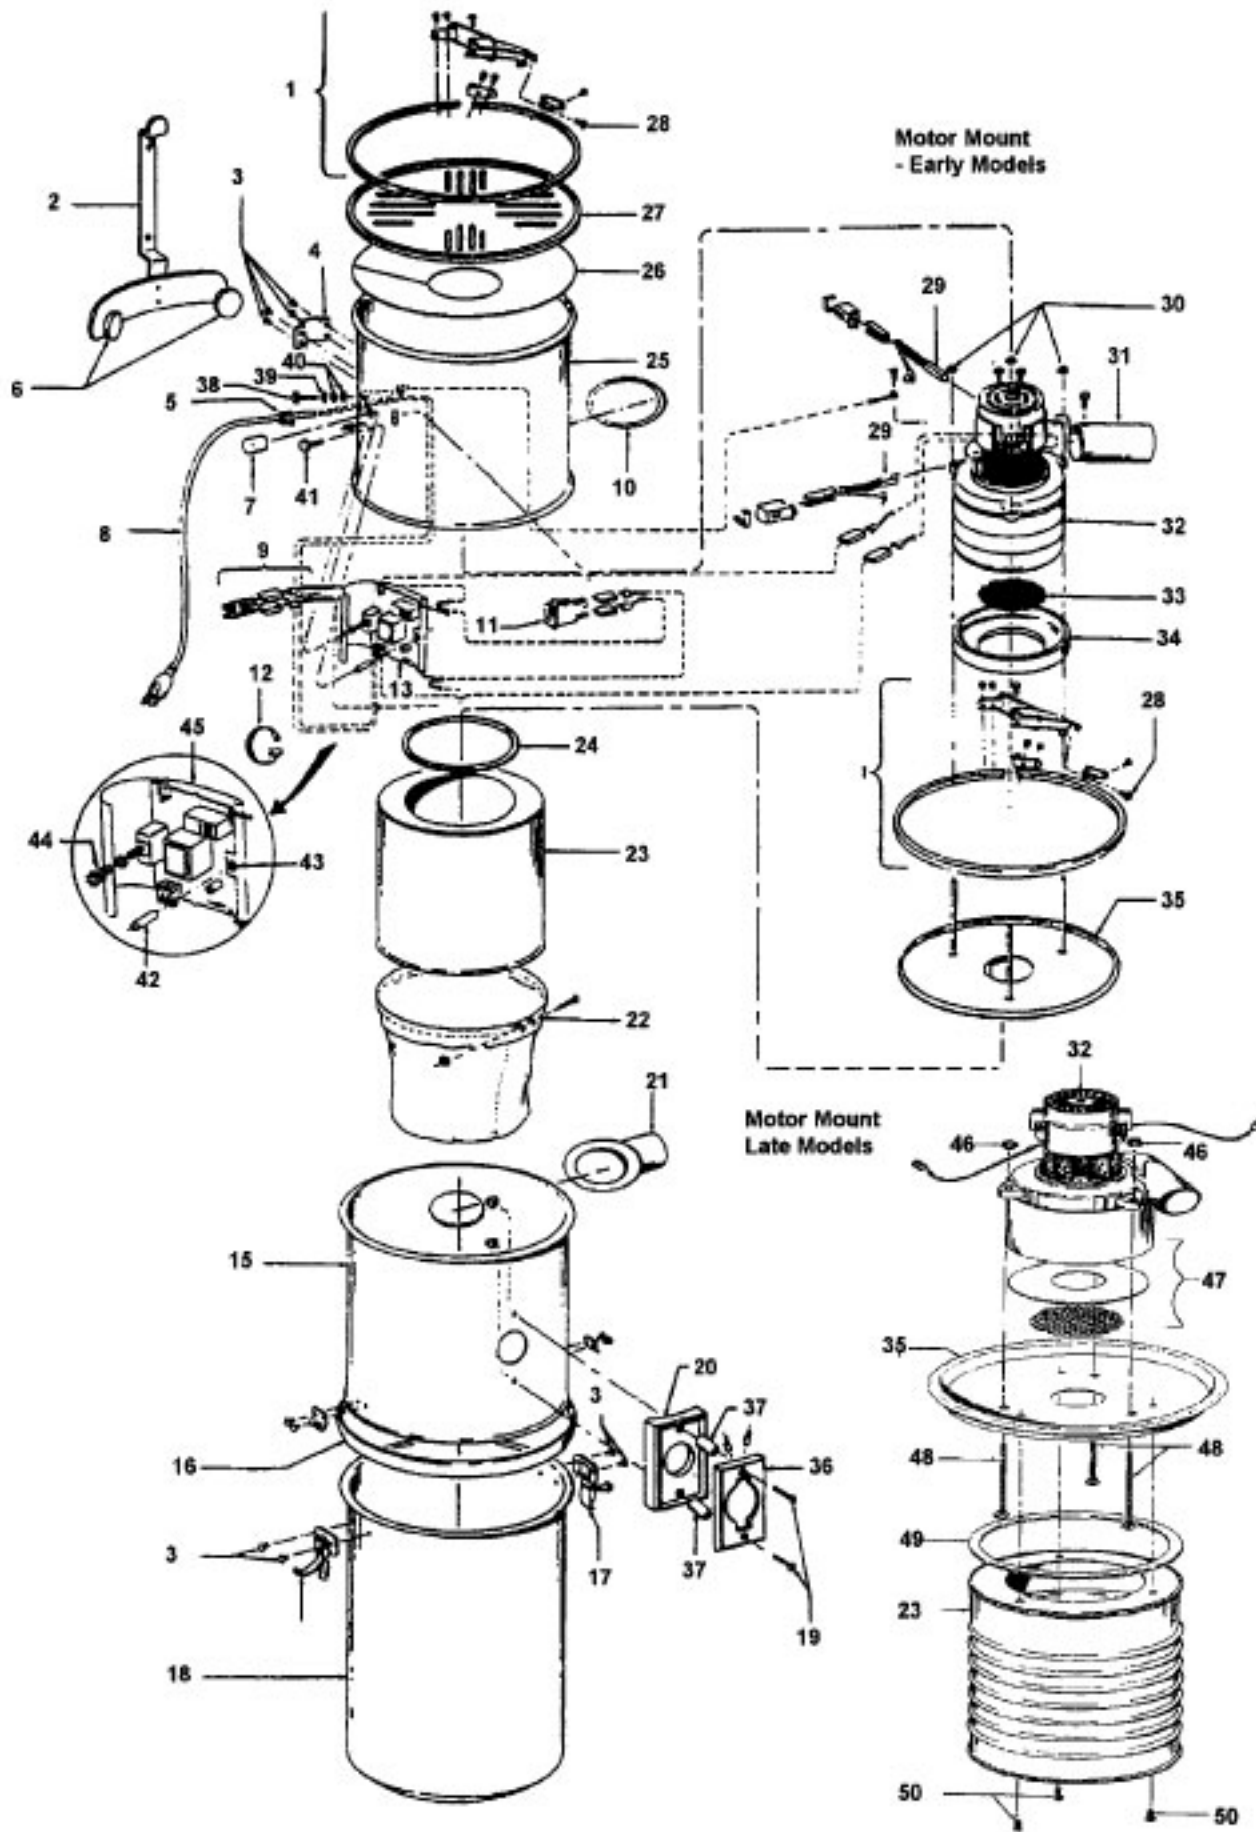

----- Manual continues below -----

C.V.S. Canister

Ref. No.	Part No.	Description
1	41129050	Clamp Ring Assem. - AG (2)
2	41947011	Wall Mount Bracket
3	N/A	Rivet (8)
4	34712003	Bracket
5	39049	Strain Relief
6	31113011	Pad (2)
7	23762511	Low Voltage Cap
8	46543025	Cord
9	27724050	Terminal Bushing
10	38783013	Grommet
11	28162014	Switch Assem.
12	27479307	Wire Tie (2)
13	27135008	Trans/Relay Assem.
15	42213379	Filter Enclosure Assembly - AAM - S5671, S5673 (Early Models)
	42213380	Filter Enclosure Assembly - ABM - S5673 (Late Models)
	42213381	Filter Enclosure Assembly - AG - S5677
16	38784069	Can Gasket
17	23715191	Can Latch (2)
18	43641017	Dust Container Assem. - ABM - S5673 - Late Models
	43641021	Dust Container Assem. - AAM - S5673 - Early Models
	43641016	Dust Container Assem. - AAM - S5671
	43641025	Dust Container Assem. - ADE - S5677
19	21774007	Screw (2)
20	35143001	Bezel - AG
21	25435010	Intake Port
22	38763009	Filter
23	38761018	Deflector
	43611043	Deflector - S5677
24	38784066	Deflector Gasket
25	42192004	Motor Enclosure Assem. - AAM - S5673 (Early Models)
	42192005	Motor Enclosure Assem. - ABM - S5673 (Late Models)
	42192003	Motor Enclosure Assem. - AAM - S5671 (Early Models)
	42192004	Motor Enclosure Assem. - AAM - S5671 (Late Models)
	42192011	Motor Enclosure Assem. - AG - S5677