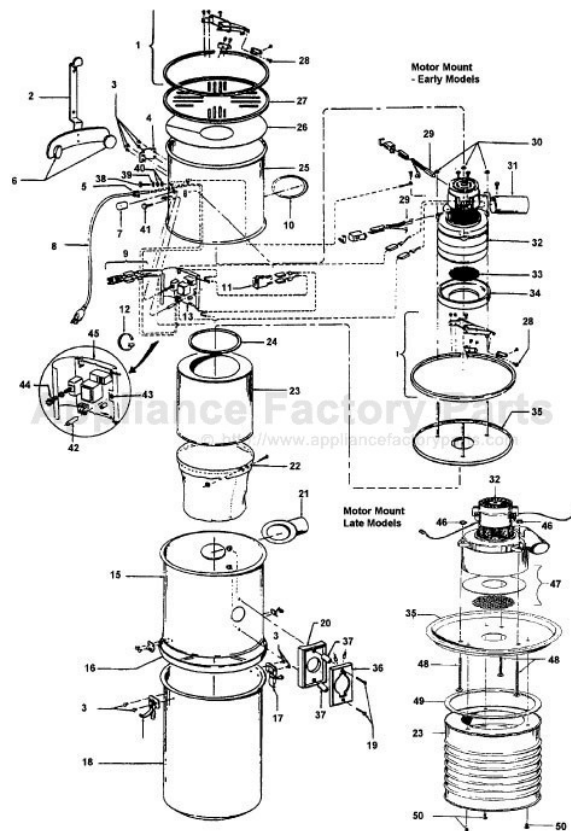

[Find Your HOOVER Vacuum Cleaner Parts - Select From 1456 Models](#)

----- Manual continues below -----