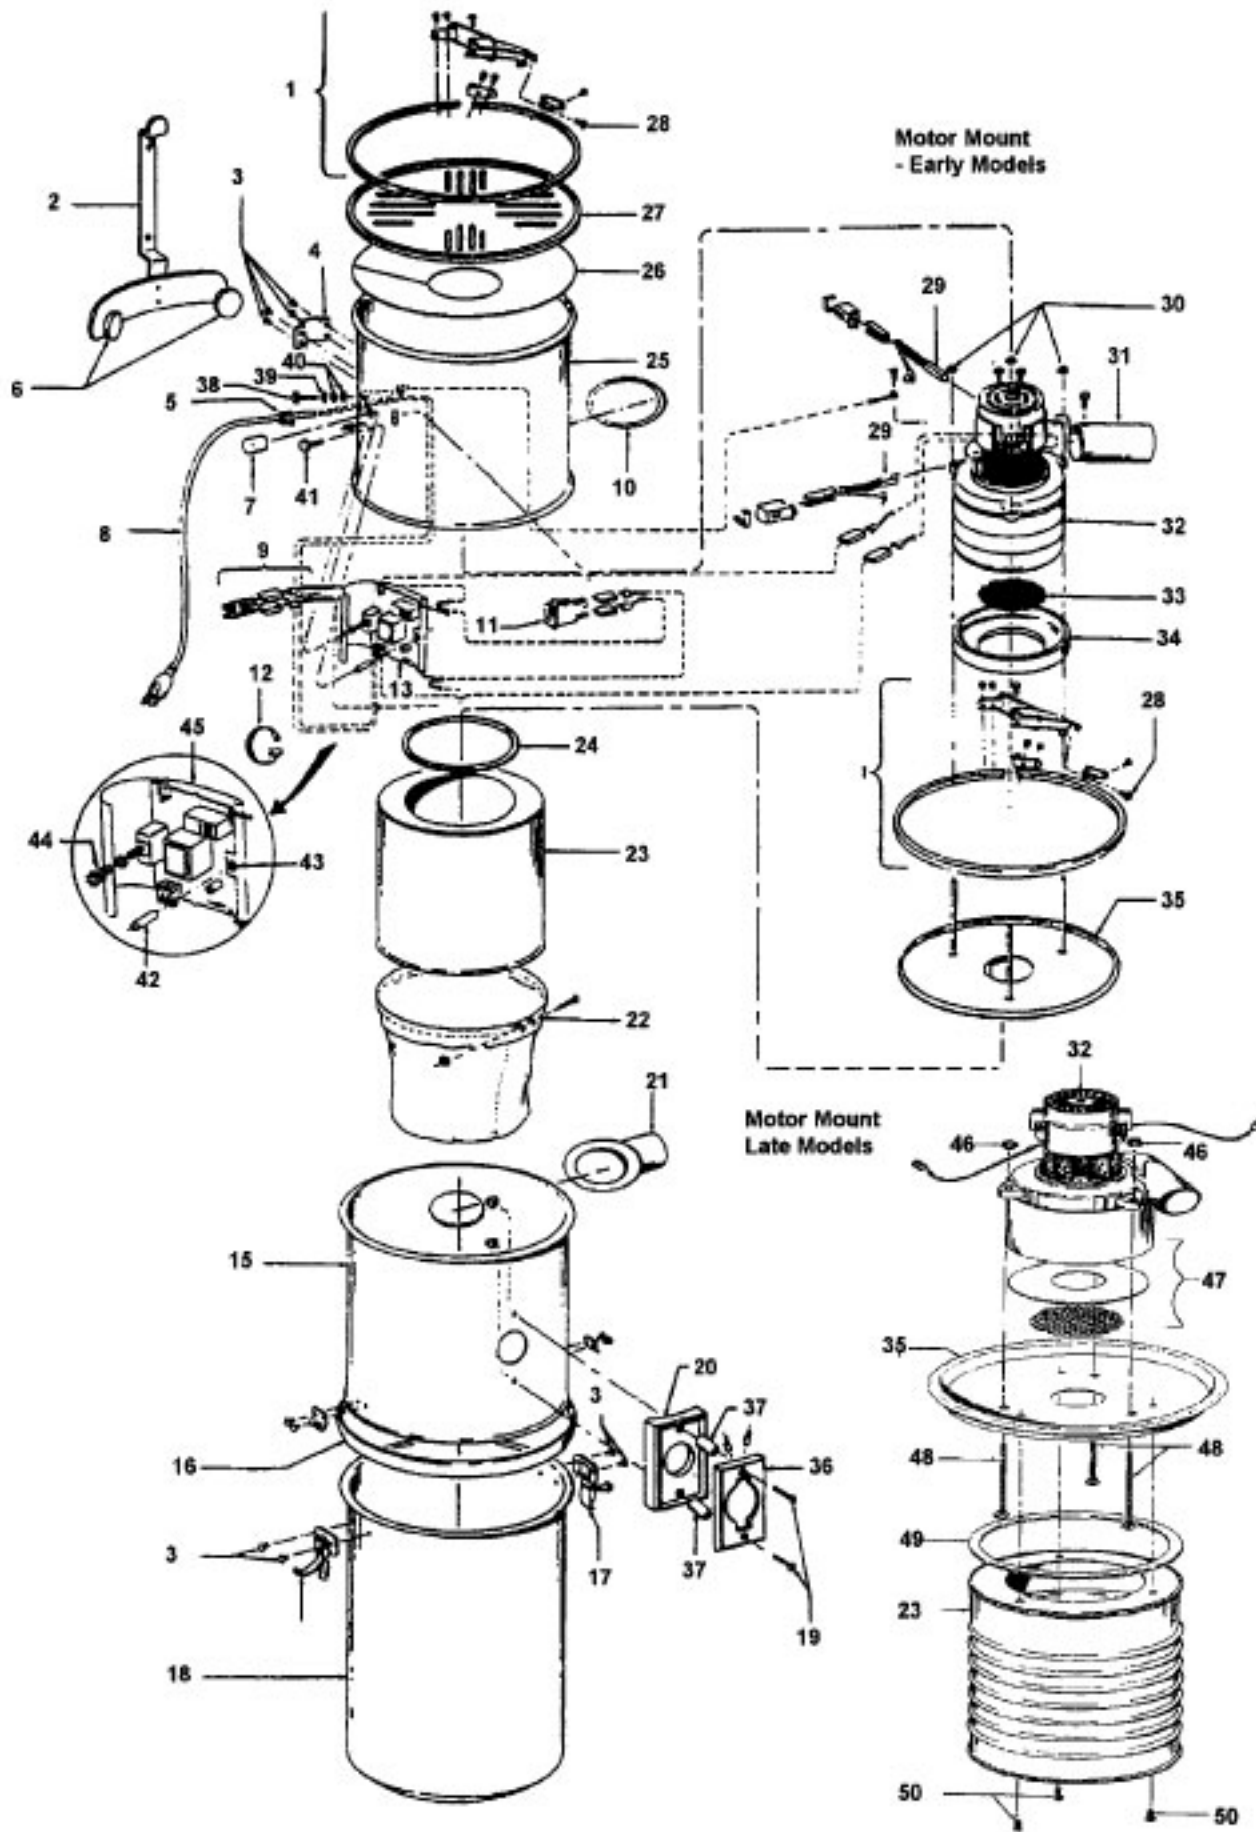

## C.V.S. Canister

Ref. No.	Part No.	Description
1	41129050	Clamp Ring Assem. - AG (2)
2	41947011	Wall Mount Bracket
3	N/A	Rivet (8)
4	34712003	Bracket
5	39049	Strain Relief
6	31113011	Pad (2)
7	23762511	Low Voltage Cap
8	46543025	Cord
9	27724050	Terminal Bushing
10	38783013	Grommet
11	28162014	Switch Assem.
12	27479307	Wire Tie (2)
13	27135008	Trans/Relay Assem.
15	42213379	Filter Enclosure Assembly - AAM - S5671, S5673 (Early Models)
	42213380	Filter Enclosure Assembly - ABM - S5673 (Late Models)
	42213381	Filter Enclosure Assembly - AG - S5677
16	38784069	Can Gasket
17	23715191	Can Latch (2)
18	43641017	Dust Container Assem. - ABM - S5673 - Late Models
	43641021	Dust Container Assem. - AAM - S5673 - Early Models
	43641016	Dust Container Assem. - AAM - S5671
	43641025	Dust Container Assem. - ADE - S5677
19	21774007	Screw (2)
20	35143001	Bezel - AG
21	25435010	Intake Port
22	38763009	Filter
23	38761018	Deflector
	43611043	Deflector - S5677
24	38784066	Deflector Gasket
25	42192004	Motor Enclosure Assem. - AAM - S5673 (Early Models)
	42192005	Motor Enclosure Assem. - ABM - S5673 (Late Models)
	42192003	Motor Enclosure Assem. - AAM - S5671 (Early Models)
	42192004	Motor Enclosure Assem. - AAM - S5671 (Late Models)
	42192011	Motor Enclosure Assem. - AG - S5677