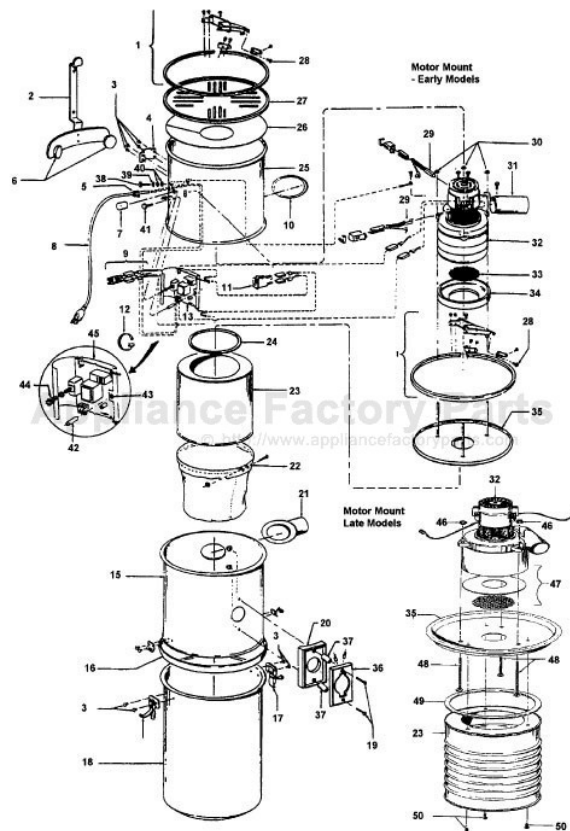

[Find Your HOOVER Vacuum Cleaner Parts - Select From 1456 Models](#)

----- Manual continues below -----