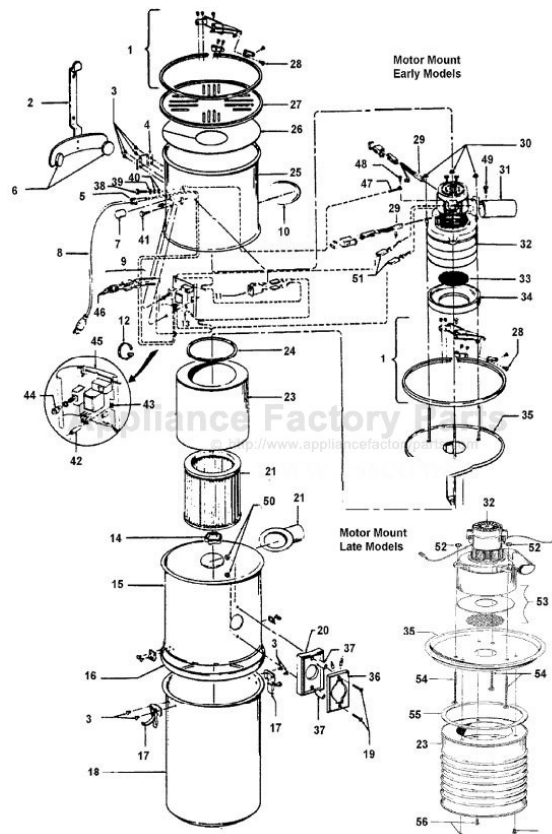

[Find Your HOOVER Vacuum Cleaner Parts - Select From 1456 Models](#)

----- Manual continues below -----