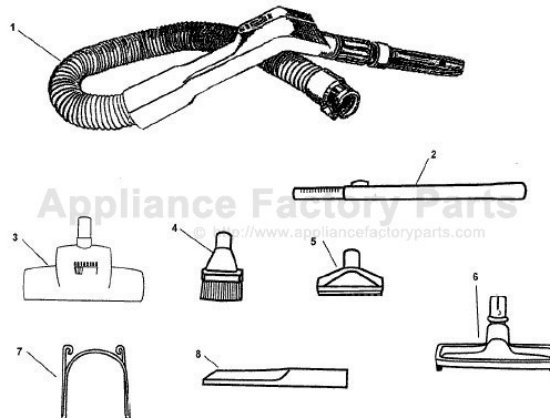

[Find Your HOOVER Vacuum Cleaner Parts - Select From 1456 Models](#)

----- Manual continues below -----