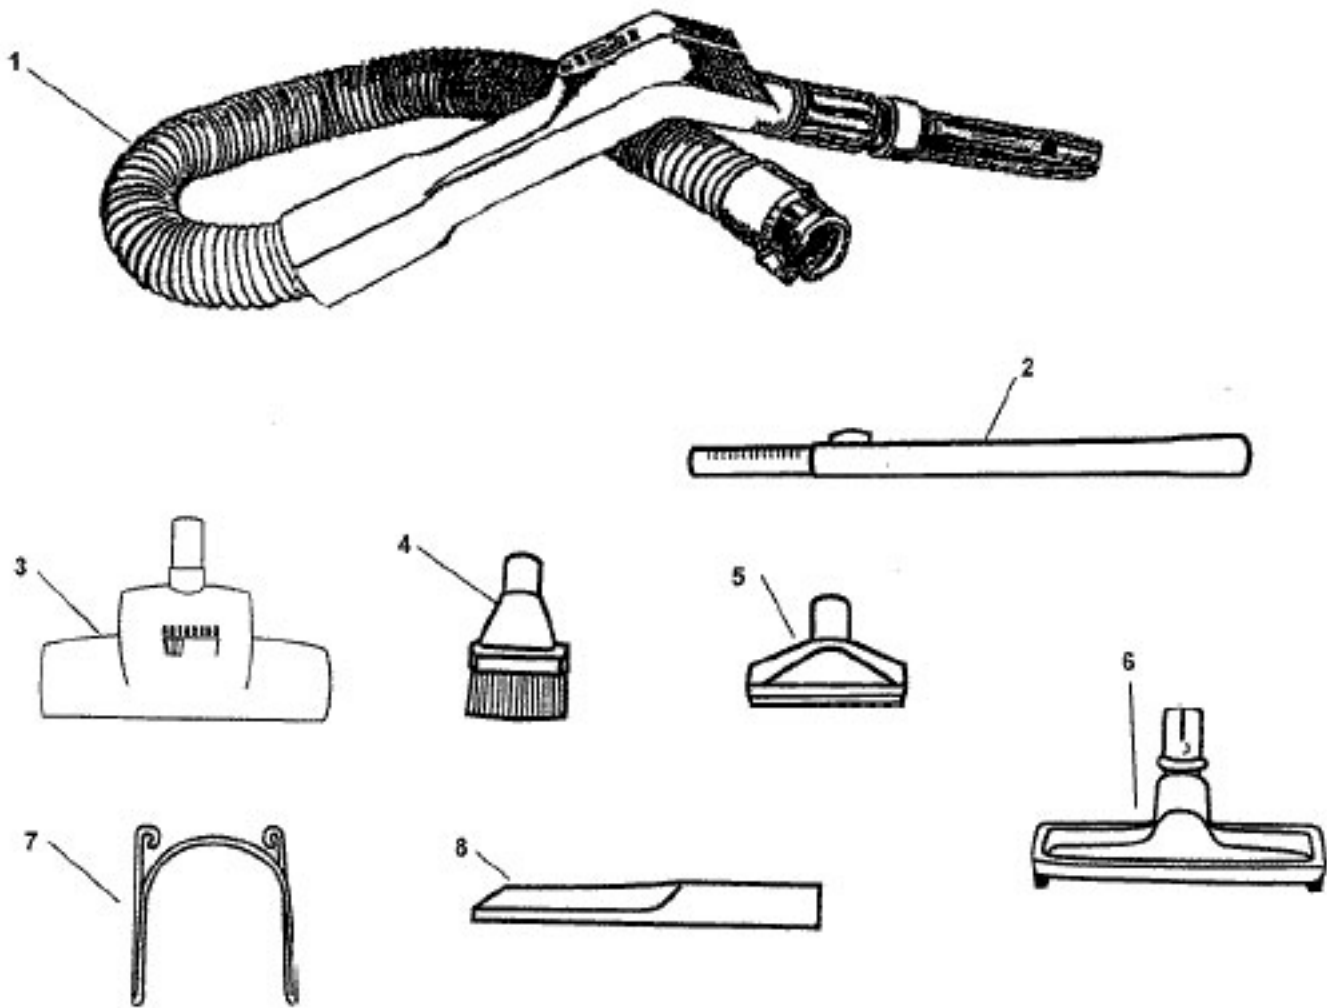

----- Manual continues below -----

CENTRAL VACUUM SYSTEM

ASSEMBLY SCHEMATIC

CENTRAL VACUUM SYSTEM

PART LISTING /

ITEM	PART NUMBER	MODELS TO FIT	PART DESCRIPTION
1	59132019	S5678	HOSE ASSEMBLY - 30'
	59132042	S5678	HOSE ASSEMBLY - 35'
2	59132026	S5678	TELESCOPIC WAND - ALUMINUM
3	43414143	S5678	TURBINE BRUSH
4	43414145	S5678	DUSTING BRUSH
5	38614029	S5678	FURNITURE NOZZLE
6	43414142	S5678	FLOOR BRUSH ASSEMBLY
7	33188001	S5678	WIRE FRAME - HOSE STORAGE
8	38617024	S5678	CREVICE TOOL

S5678

CENTRAL VACUUM SYSTEM

PART LISTING

ITEM	PART NUMBER	MODELS TO FIT	PART DESCRIPTION
1	59139301	S5678	BELT
2	59139302	S5678	AGITATOR
	37252083	S5678	COVER ASSEMBLY
	37914012	S5678	TURBINE HOUSING
	37245074	S5678	CLEANING FLAP
	43465003	S5678	SWIVEL ELBOW
	36235032	S5678	FURNITURE GUARD
	43152005	S5678	TUMBLER LEVER - RIGHT
	43152006	S5678	TUMBLER LEVER - LEFT
	21447212	S5678	SCREWS