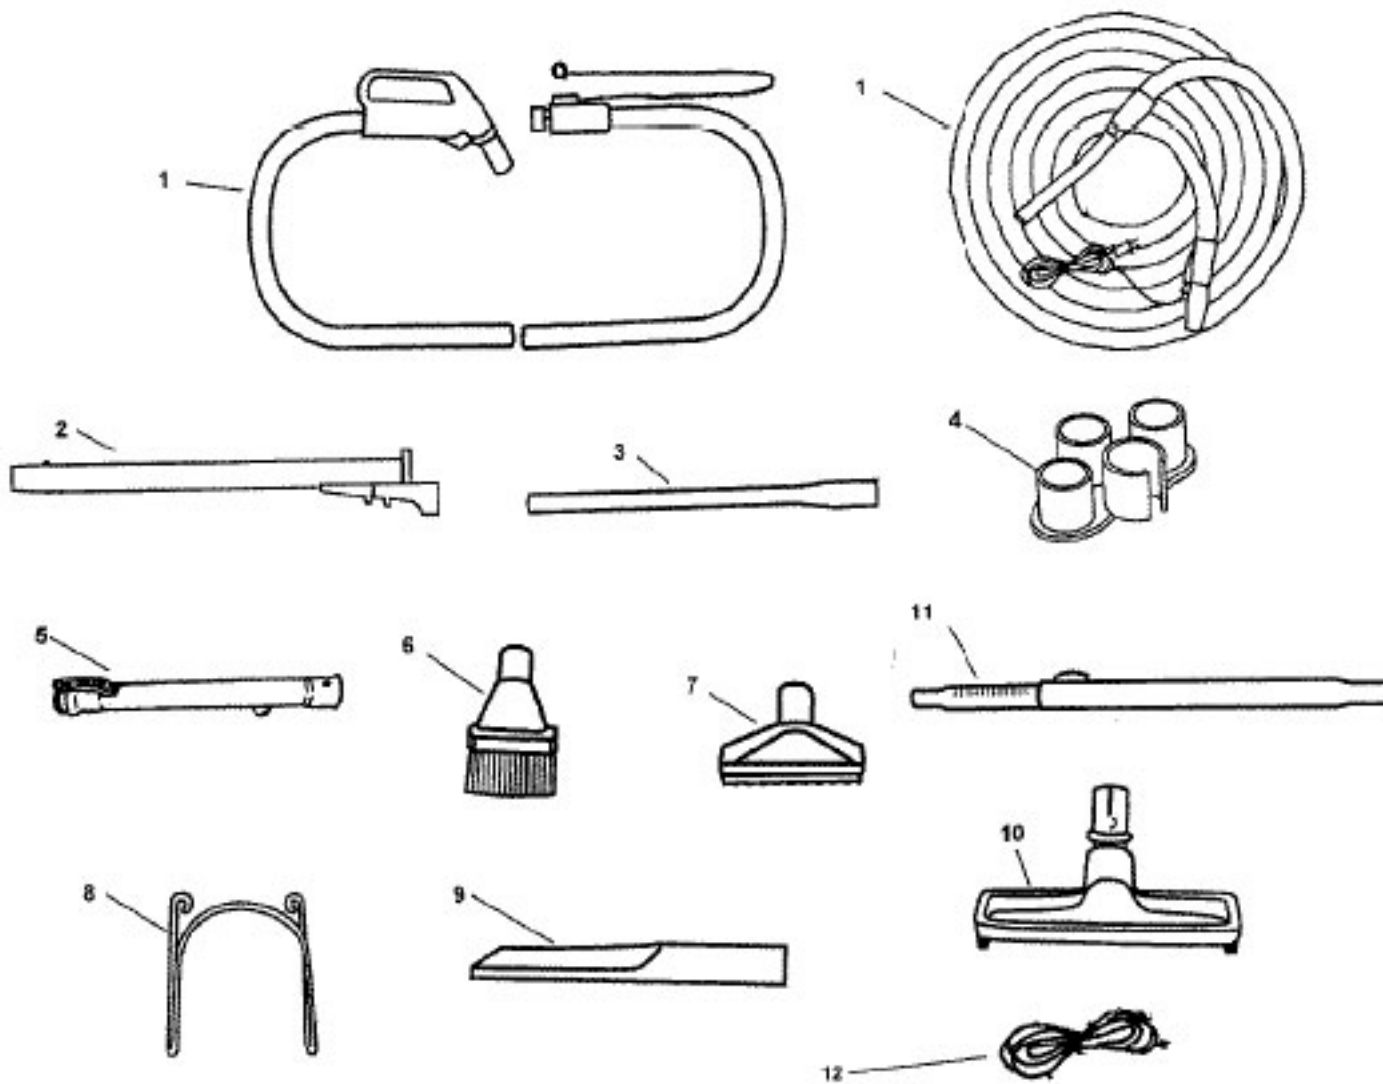

CENTRAL VACUUM SYSTEM

ASSEMBLY SCHEMATIC

CENTRAL VACUUM SYSTEM

PART LISTING /

ITEM	PART NUMBER	MODELS TO FIT	PART DESCRIPTION
1	59132012	S5682	HOSE ASSEMBLY WITH PISTOL GRIP - 30'
	59132013	S5682	HOSE ASSEMBLY - 30'
2	59132014	S5682	21" TUBE ASSEMBLY
3	38634078	S5682	EXTENSION TUBE
4	59132016	S5682	WAND TOOL RACK
5	43453038	S5682	EXTENSION TUBE ASSEMBLY - 17"
6	43414145	S5682	DUSTING BRUSH
7	38614029	S5682	FURNITURE NOZZLE
8	33188001	S5682	WIRE FRAME HOSE HOLDER
9	38617024	S5682	CREVICE TOOL
10	43414142	S5682	FLOOR BRUSH ASSEMBLY
11	59132015	S5682	TELESCOPIC WAND - METAL
12	59132044	S5682	CONNECTION CORD

S5682

CENTRAL VACUUM SYSTEM

ASSEMBLY SCHEMATIC

S5682

CENTRAL VACUUM SYSTEM

PART LISTING

ITEM	PART NUMBER	MODELS To FIT	PART DESCRIPTION
1	42252A55	S5682	NOZZLE COVER ASSEMBLY
2	012227--	S5682	TERMINALS
3	27479307	S5682	CABLE TIE
4	21447003	S5682	SCREW
5	34123039	S5682	DUCT COVER SEAL
6	34253018	S5682	REAR SEAL
7	42256103	S5682	DUCT COVER ASSEMBLY
8	46321009	S5682	ATTACHMENT CORD
9	35276008	S5682	DETENT SPRING
10	163768--	S5682	STRAIN RELIEF
11	90001397	S5682	NOZZLE CONNECTOR ASSEMBLY
12	34112007	S5682	SEAL
13	34122014	S5682	SEAL
14	90001395	S5682	WHEEL AND AXLE ASSEMBLY
15	42246114	S5682	BASE PLATE ASSEMBLY
16	32761001	S5682	WHEEL
17	31522004	S5682	WHEEL SHAFT
18	21479801	S5682	SCREW - SELF TAPPING
19	48414079	S5682	AGITATOR ASSEMBLY
20	38528011	S5682	BELT
21	36923008	S5682	BELT GUARD
22	013261AY	S5682	RIB SHOE
23	90001369	S5682	MOTOR ASSEMBLY COMPLETE
24	36423016	S5682	THREAD GUARD - RIGHT
25	43267002	S5682	AGITATOR BEARING ASSEMBLY
26	21347003	S5682	CONICAL WASHER
27		S5682	AGITATOR ENDS
28		S5682	AGITATOR BODY
29		S5682	AGITATOR SHAFT
30	36423017	S5682	THREAD GUARD - LEFT
	48438270	S5682	POWER NOZZLE COMPLETE