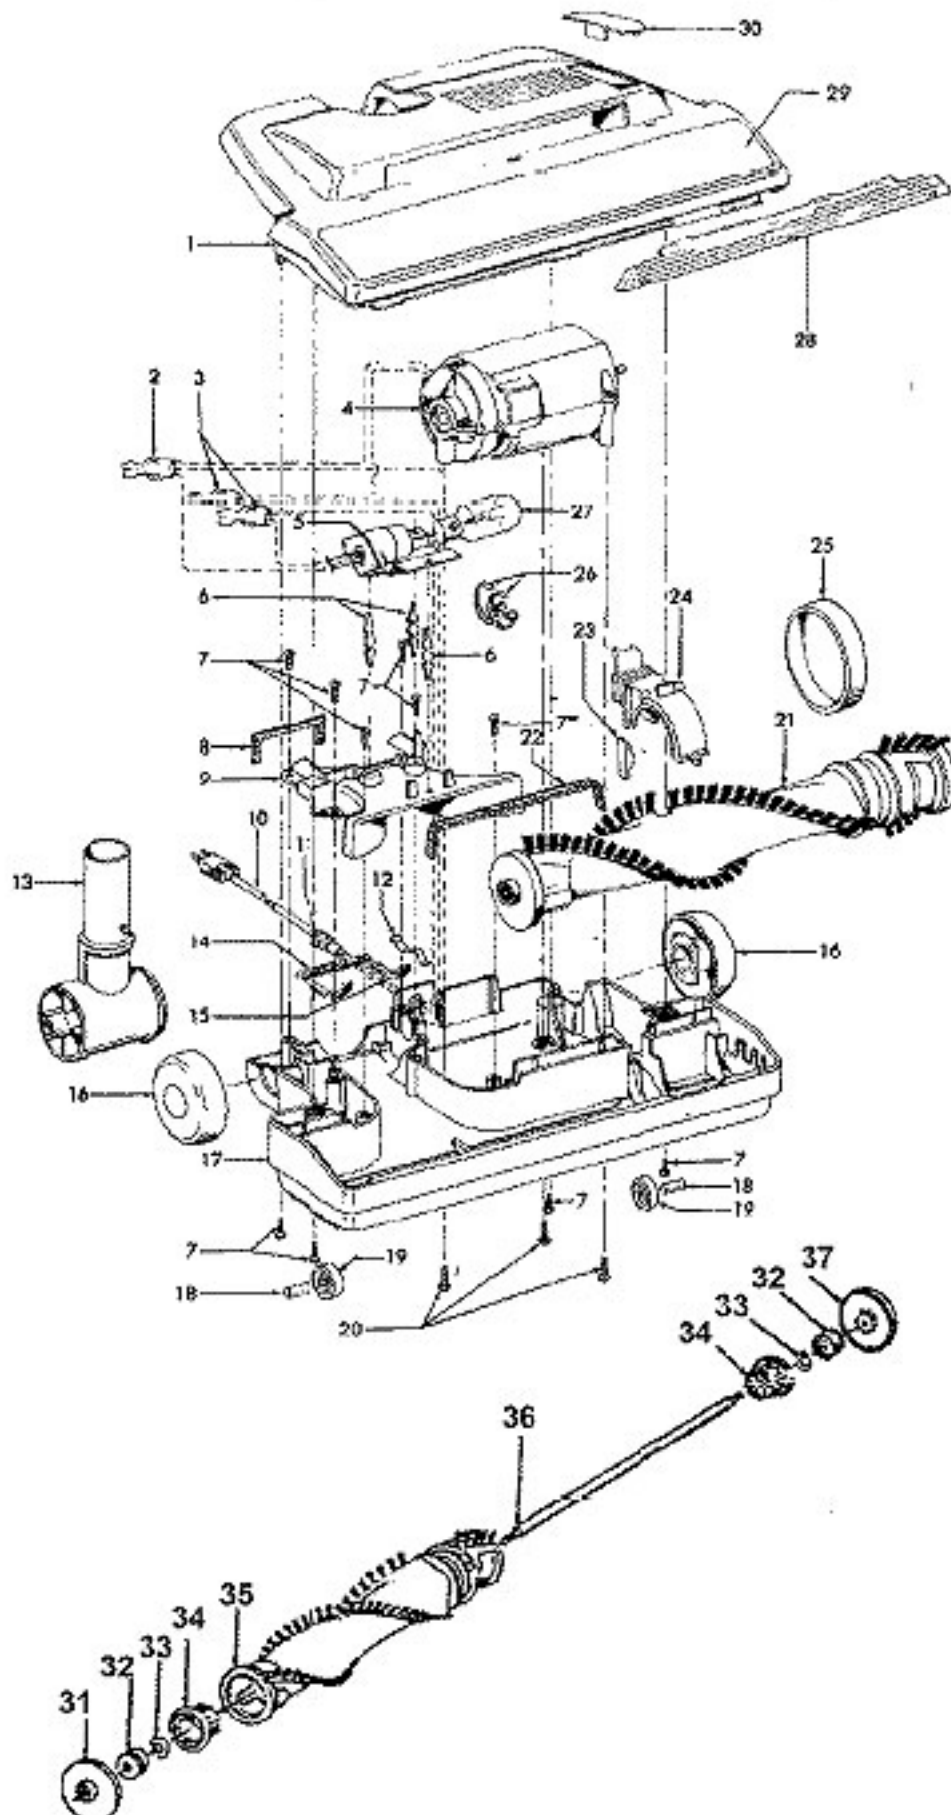

CENTRAL VACUUM SYSTEM

ASSEMBLY SCHEMATIC

S5684

CENTRAL VACUUM SYSTEM

PART LISTING

ITEM	PART NUMBER	MODELS To FIT	PART DESCRIPTION
1	42252346	S5684	NOZZLE COVER ASSEMBLY
2	018972--	S5684	THERMAL INSULATED
3	012227--	S5684	THERMINALS
4	90001369	S5684	MOTOR ASSEMBLY
5	47171020	S5684	SIRT FINDER SOCKET
6	36218016	S5684	GROMMET
7	21447003	S5684	SCREW
8	34253018	S5684	REAR SEAL
9	42256099	S5684	DUCT COVER ASSEMBLY
10	46521021	S5684	POWER NOZZLE CORD
11	163768--	S5684	STRAIN RELIEF
12	35276008	S5684	DETENT SPRING
13	90001397	S5684	NOZZLE CONNECTOR ASSEMBLY
14	34112007	S5684	SEAL
15	34122014	S5684	SEAL
16	90001395	S5684	WHEEL ASSEMBLY
17	90001368	S5684	BASE PLATE ASSEMBLY
18	31522004	S5684	WHEEL SHAFT
19	32761001	S5684	WHEEL
20	21479801	S5684	SCREW - SELF TAPPING
21	48414081	S5684	AGITATOR COMPLETE
22	34123039	S5684	DUCT COVER SEAL
23	013261AY	S5684	RIB SHOE
24	36923008	S5684	BELT GUARD
25	38528011	S5684	BELT
26	27479307	S5684	CABLE TIE
27	27317307	S5684	DIRT FINDER LAMP
28	39383105	S5684	DIRT FINDER LENS
29	52125141	S5684	NAME PLATE
30	48111010	S5684	BELT LENS
31	36423016	S5684	THREAD GUARD - RIGHT
32	43267002	S5684	AGITATOR BEARING ASSEMBLY
33	21347003	S5684	CONICAL WASHER
34		S5684	AGITATOR ENDS
35		S5684	AGITATOR BODY
36		S5684	AGITATOR SHAFT
37	36423017	S5684	THREAD GUARD - LEFT

S5684