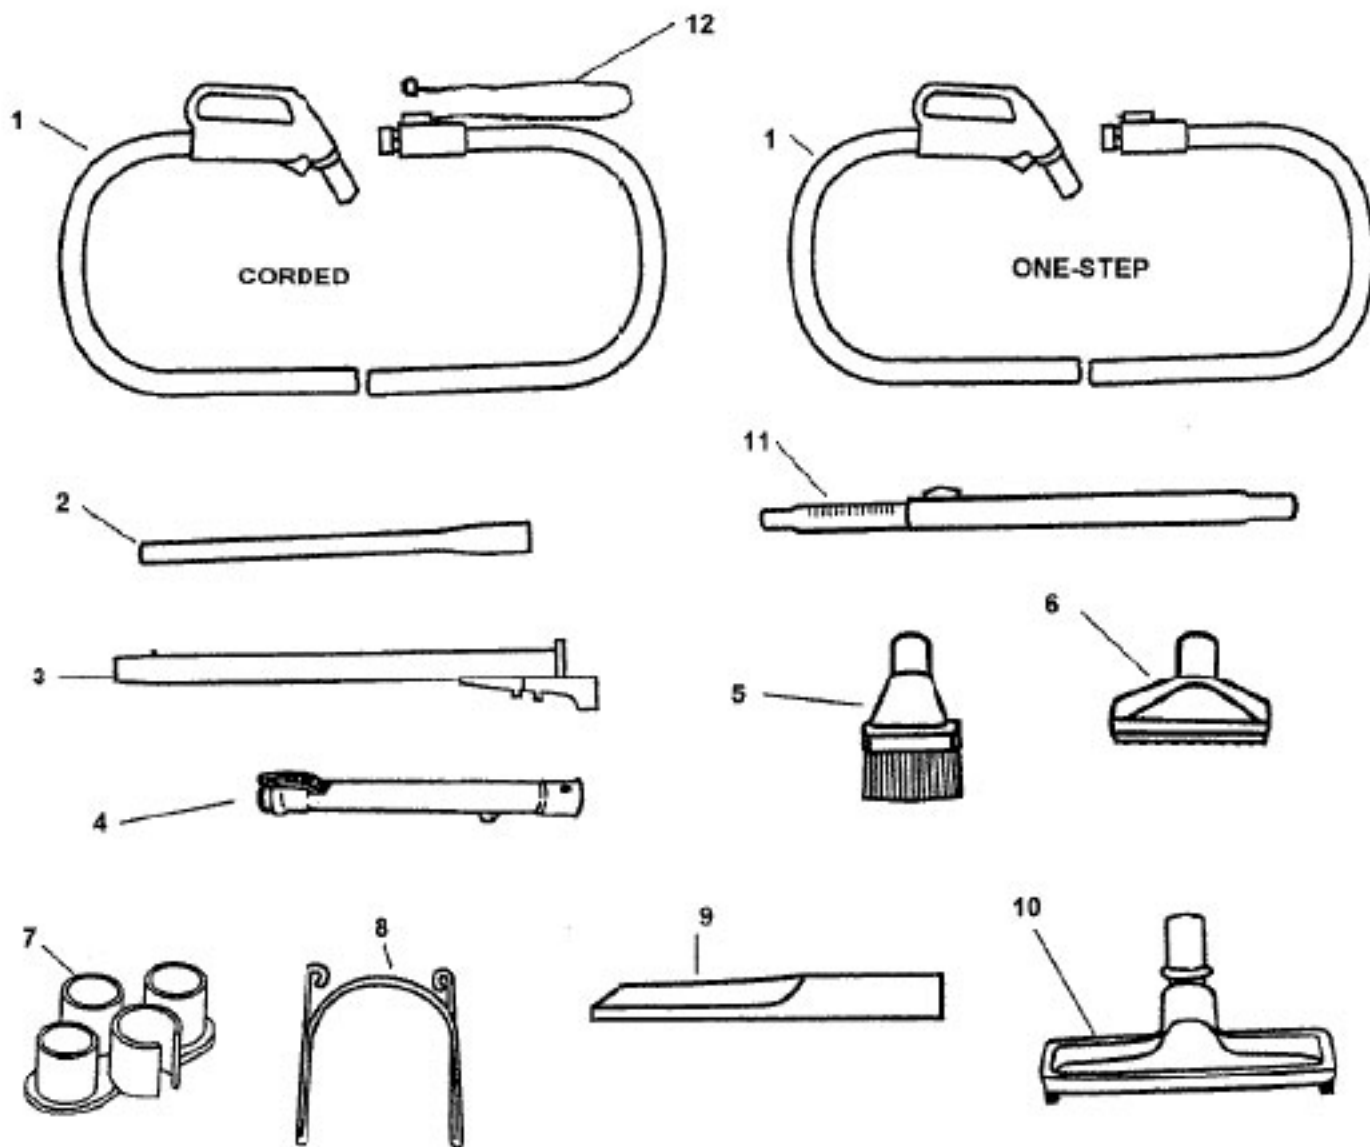

----- Manual continues below part list -----

Available Replacement Parts for HOOVER S5684

48414036	HOOVER ELITE BRUSH ROLLER
H-43267002	AGITATOR BEARING ASM
HR-1050	BELT FOR HOOVER

CENTRAL VACUUM SYSTEM

ASSEMBLY SCHEMATIC

S5684

CENTRAL VACUUM SYSTEM

PART LISTING

ITEM	PART NUMBER	MODELS To FIT	PART DESCRIPTION
1	59132013	S5684	HOSE ASSEMBLY - 30' CORDED
	59132012	S5684	HOSE ASSEMBLY - 30' ONE STEP
	59132018	S5684	HOSE ASSEMBLY - 35' CORDED
2	38634078	S5684	EXTENSION TUBE
3	59132014	S5684	21" TUBE ASSEMBLY
4	43453038	S5684	EXTENSION TUBE ASSEMBLY 17"
5	43414145	S5684	DUSTING BRUSH
6	38614029	S5684	FURNITURE NOZZLE
7	59132016	S5684	WAND TOOL RACK
8	33188001	S5684	WIRE FRAME / HOSE HOLDER
9	38617024	S5684	CREVICE TOOL
10	43414142	S5684	FLOOR BRUSH ASSEMBLY
11	59132015	S5684	TELESCOPIC WAND - METAL
	59132026	S5684	TELESCOPIC WAND - ALUMINUM
12	59132027	S5684	PIGTAIL CORD
	59132028	S5684	SWITCH KIT - CORDED HOSES
	59132033	S5684	FLOOR BRUSH - 12"