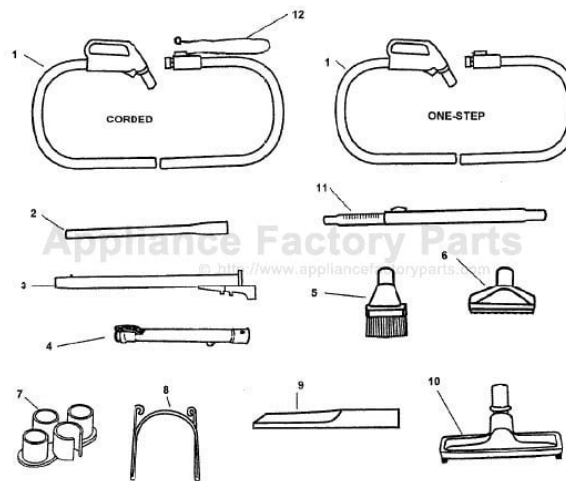

[Find Your HOOVER Vacuum Cleaner Parts - Select From 1456 Models](#)

----- Manual continues below part list -----