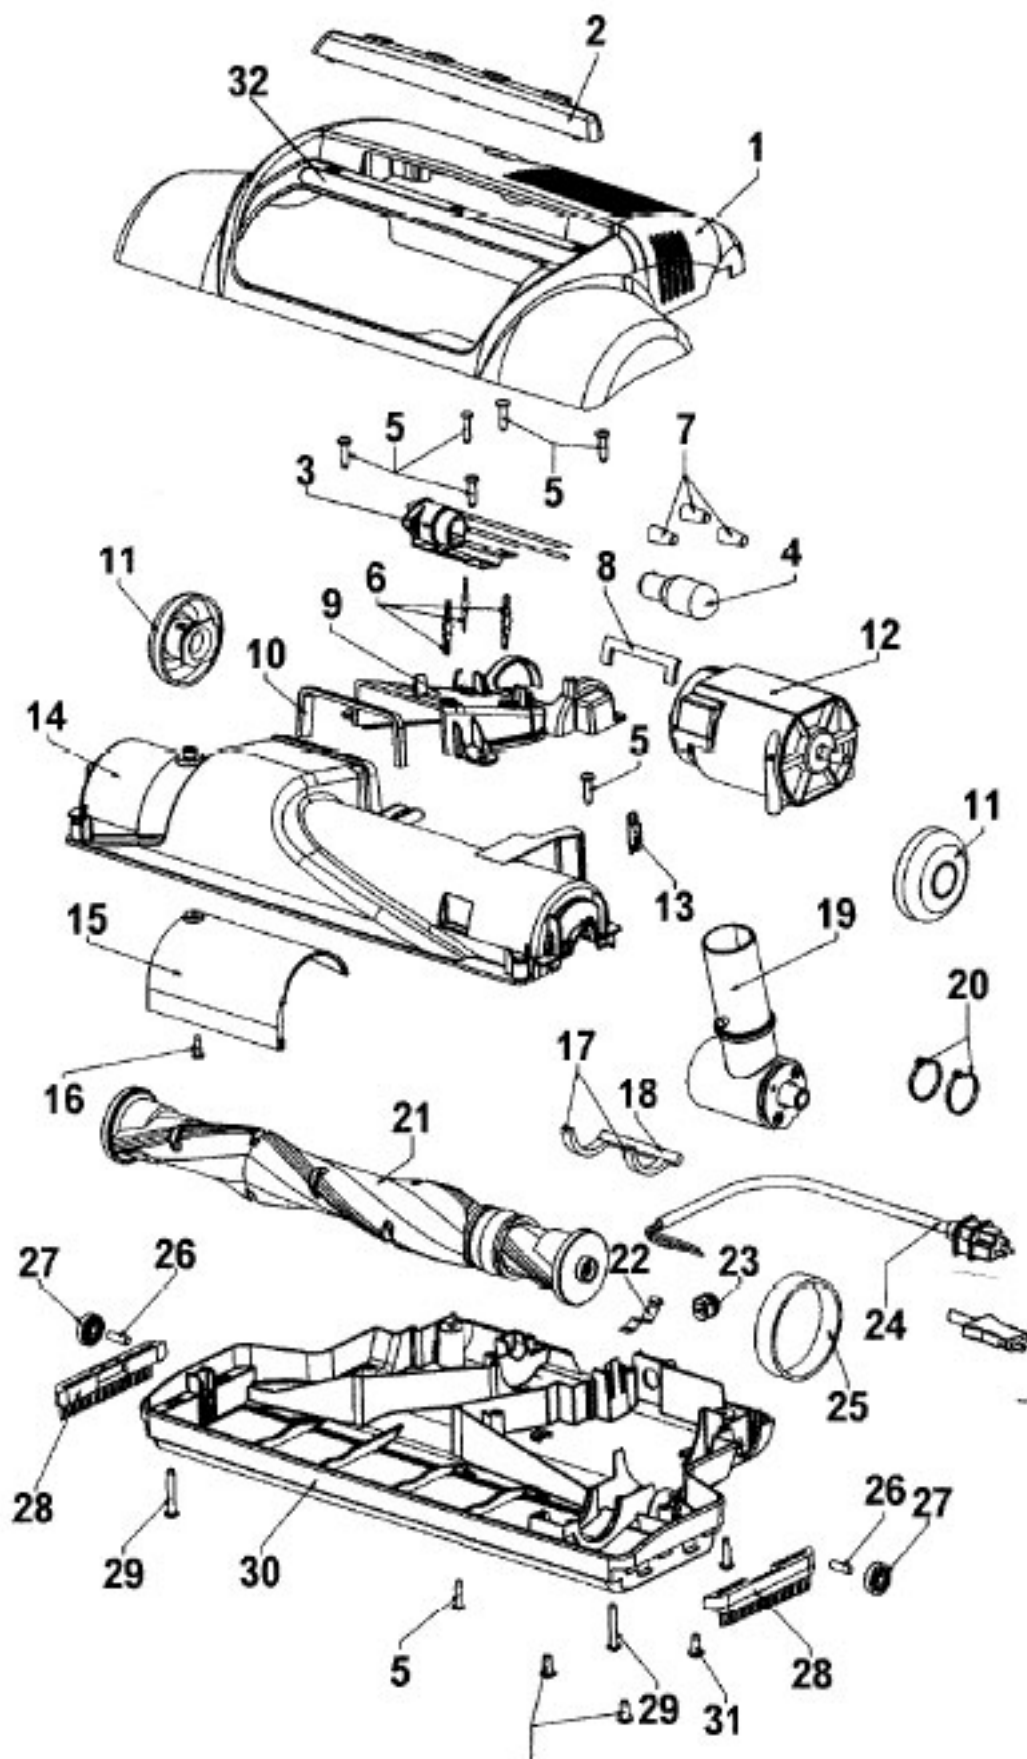

CENTRAL VACUUM SYSTEM

ASSEMBLY SCHEMATIC

S5686

S5688

CENTRAL VACUUM SYSTEM

PART LISTING

ITEM	PART NUMBER	MODELS TO FIT	PART DESCRIPTION
1	37253311	S5686, S5688	HOOD COVER ASSEMBLY
	37253A17	S5686, S5688	HOOD COVER ASSEMBLY - SUBSTITUTION
2	39383105	S5686, S5688	DIRT FINDER LENS
3	47171020	S5686, S5688	DIRT FINDER SOCKET
4	27317307	S5686, S5688	DIRT FINDER LAMP
5	21447003	S5686, S5688	SCREW
6	36218016	S5686, S5688	GROMMET
7	27618508	S5686, S5688	WIRE CONNECTOR
8	34253018	S5686, S5688	REAR SEAL
9	90001362	S5686, S5688	DUCT COVER
10	34113008	S5686, S5688	SEAL
11	90001395	S5686, S5688	WHEEL AND AXLE ASSEMBLY
12	90001369	S5686, S5688	MOTOR ASSEMBLY
13	013261AY	S5686, S5688	RIB SHOE
14	37243029	S5686, S5688	AGITATOR COVER
15	37243030	S5686, S5688	DUCT COVER
16	21479449	S5686, S5688	SCREW
17	34122014	S5686, S5688	SEAL
18	34112007	S5686, S5688	SEAL
19	90001397	S5686, S5688	NOZZLE CONNECTOR ASSEMBLY
20	27479307	S5686, S5688	CABLE TIE
21	90001371	S5686, S5688	AGITATOR ASSEMBLY
22	35276008	S5686, S5688	DETENT SPRING
23	27482146	S5686, S5688	STRAIN RELIEF
24	46321105	S5686	CORD
	46521021	S5688	CORD
25	38528036	S5686, S5688	BELT
26	31520004	S5686, S5688	WHEEL SHAFT
27	32761001	S5686, S5688	WHEEL
28	39511004	S5686, S5688	LITTER PICKER
29	21447236	S5686, S5688	SCREW
30	37245053	S5686, S5688	BASE PLATE ASSEMBLY
31	31479801	S5686, S5688	SCREW - SELF TAPPING
32	91001023	S5686, S5688	HOOD COVER NAME PLATE
	90001384	S5686, S5688	POWER NOZZLE COMPLETE

S5686

S5688