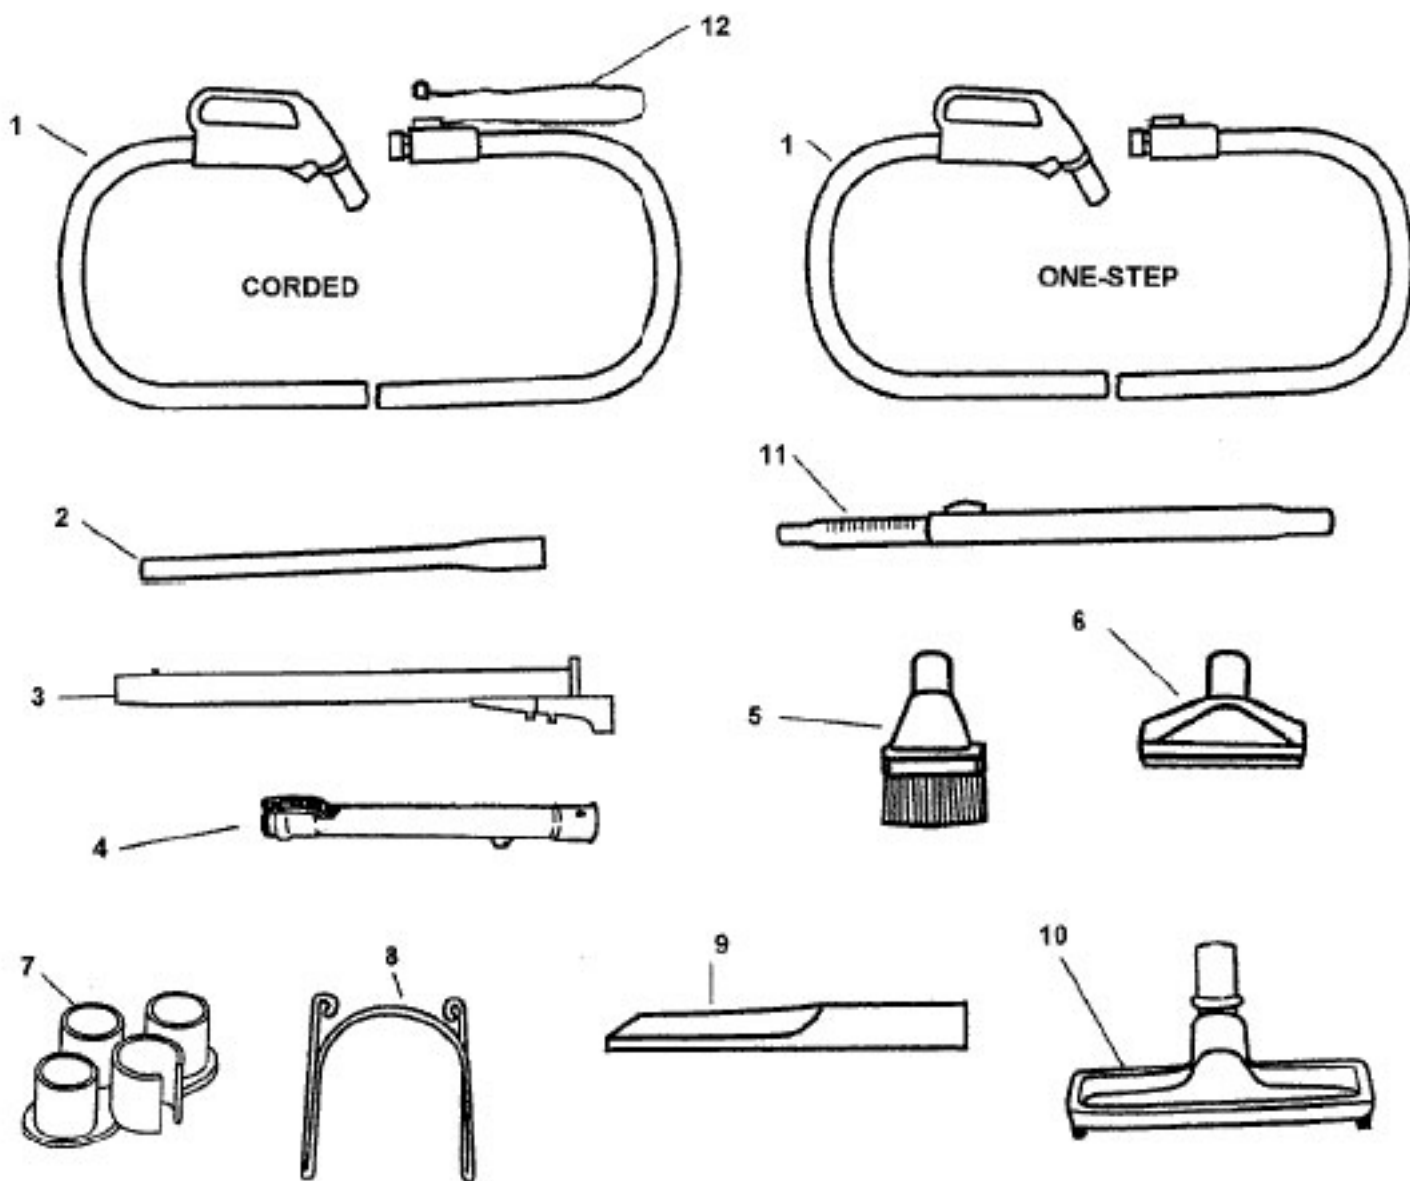

CENTRAL VACUUM SYSTEM

ASSEMBLY SCHEMATIC

S5686
S5688

CENTRAL VACUUM SYSTEM

PART LISTING

ITEM	PART NUMBER	MODELS TO FIT	PART DESCRIPTION
1	59132013	S5686	HOSE ASSEMBLY - 30'
	59132012	S5688	HOSE ASSEMBLY - 30'
2	38634078	S5686, S5688	EXTENSION TUBE
3	59132014	S5686, S5688	21" TUBE ASSEMBLY
4	43453038	S5686, S5688	EXTENSION TUBE ASSEMBLY - 17"
5	43414145	S5686, S5688	DUSTING BRUSH
6	38614029	S5686, S5688	FURNITURE NOZZLE
7	59132016	S5686, S5688	WAND TOOL RACK
8	33188001	S5686, S5688	WIRE FRAME HOSE HOLDER
9	38617024	S5686, S5688	CREVICE TOOL
10	43414142	S5686, S5688	FLOOR BRUSH ASSEMBLY
11	59132026	S5686, S5688	TELESCOPIC WAND - ALUMINUM
12	59132027	S5686, S5688	PIGTAIL CORD - CORDED HOSE
	59132028	S5686, S5688	SWITCH KIT - CORDED HOSE
	59132033	S5686, S5688	FLOOR BRUSH - 12"

S5686

S5688