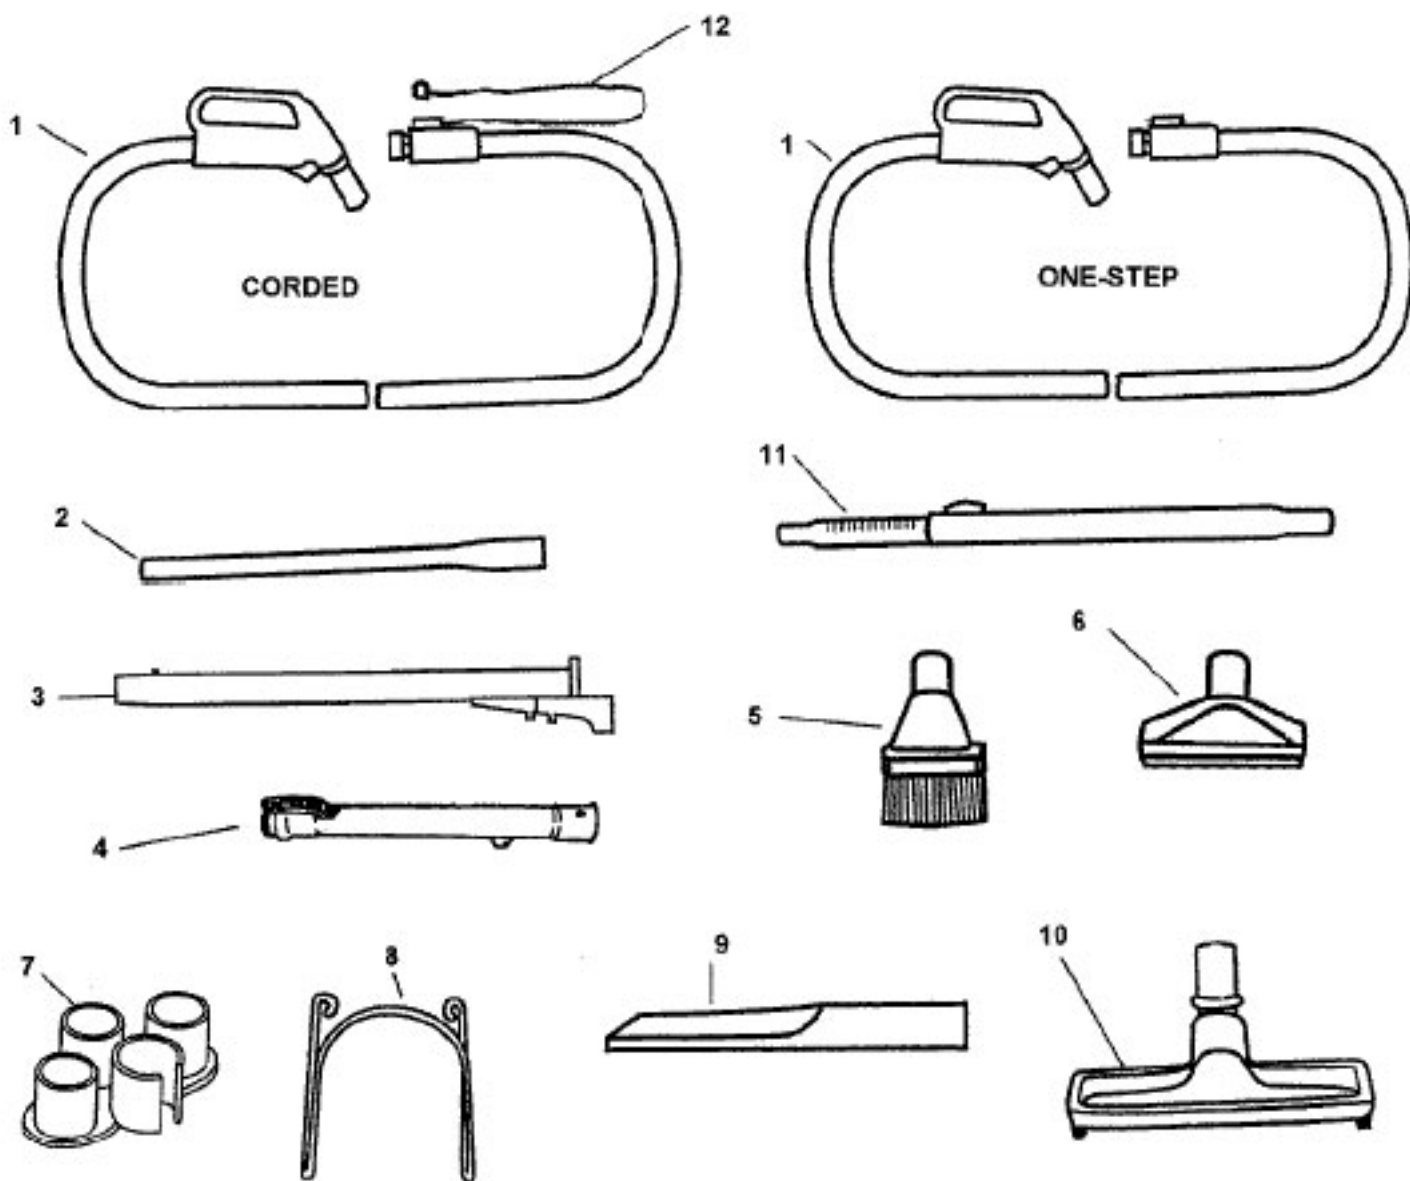

CENTRAL VACUUM SYSTEM

ASSEMBLY SCHEMATIC

S5686
S5688

CENTRAL VACUUM SYSTEM

PART LISTING

ITEM	PART NUMBER	MODELS TO FIT	PART DESCRIPTION
1	59132013	S5686	HOSE ASSEMBLY - 30'
	59132012	S5688	HOSE ASSEMBLY - 30'
2	38634078	S5686, S5688	EXTENSION TUBE
3	59132014	S5686, S5688	21" TUBE ASSEMBLY
4	43453038	S5686, S5688	EXTENSION TUBE ASSEMBLY - 17"
5	43414145	S5686, S5688	DUSTING BRUSH
6	38614029	S5686, S5688	FURNITURE NOZZLE
7	59132016	S5686, S5688	WAND TOOL RACK
8	33188001	S5686, S5688	WIRE FRAME HOSE HOLDER
9	38617024	S5686, S5688	CREVICE TOOL
10	43414142	S5686, S5688	FLOOR BRUSH ASSEMBLY
11	59132026	S5686, S5688	TELESCOPIC WAND - ALUMINUM
12	59132027	S5686, S5688	PIGTAIL CORD - CORDED HOSE
	59132028	S5686, S5688	SWITCH KIT - CORDED HOSE
	59132033	S5686, S5688	FLOOR BRUSH - 12"