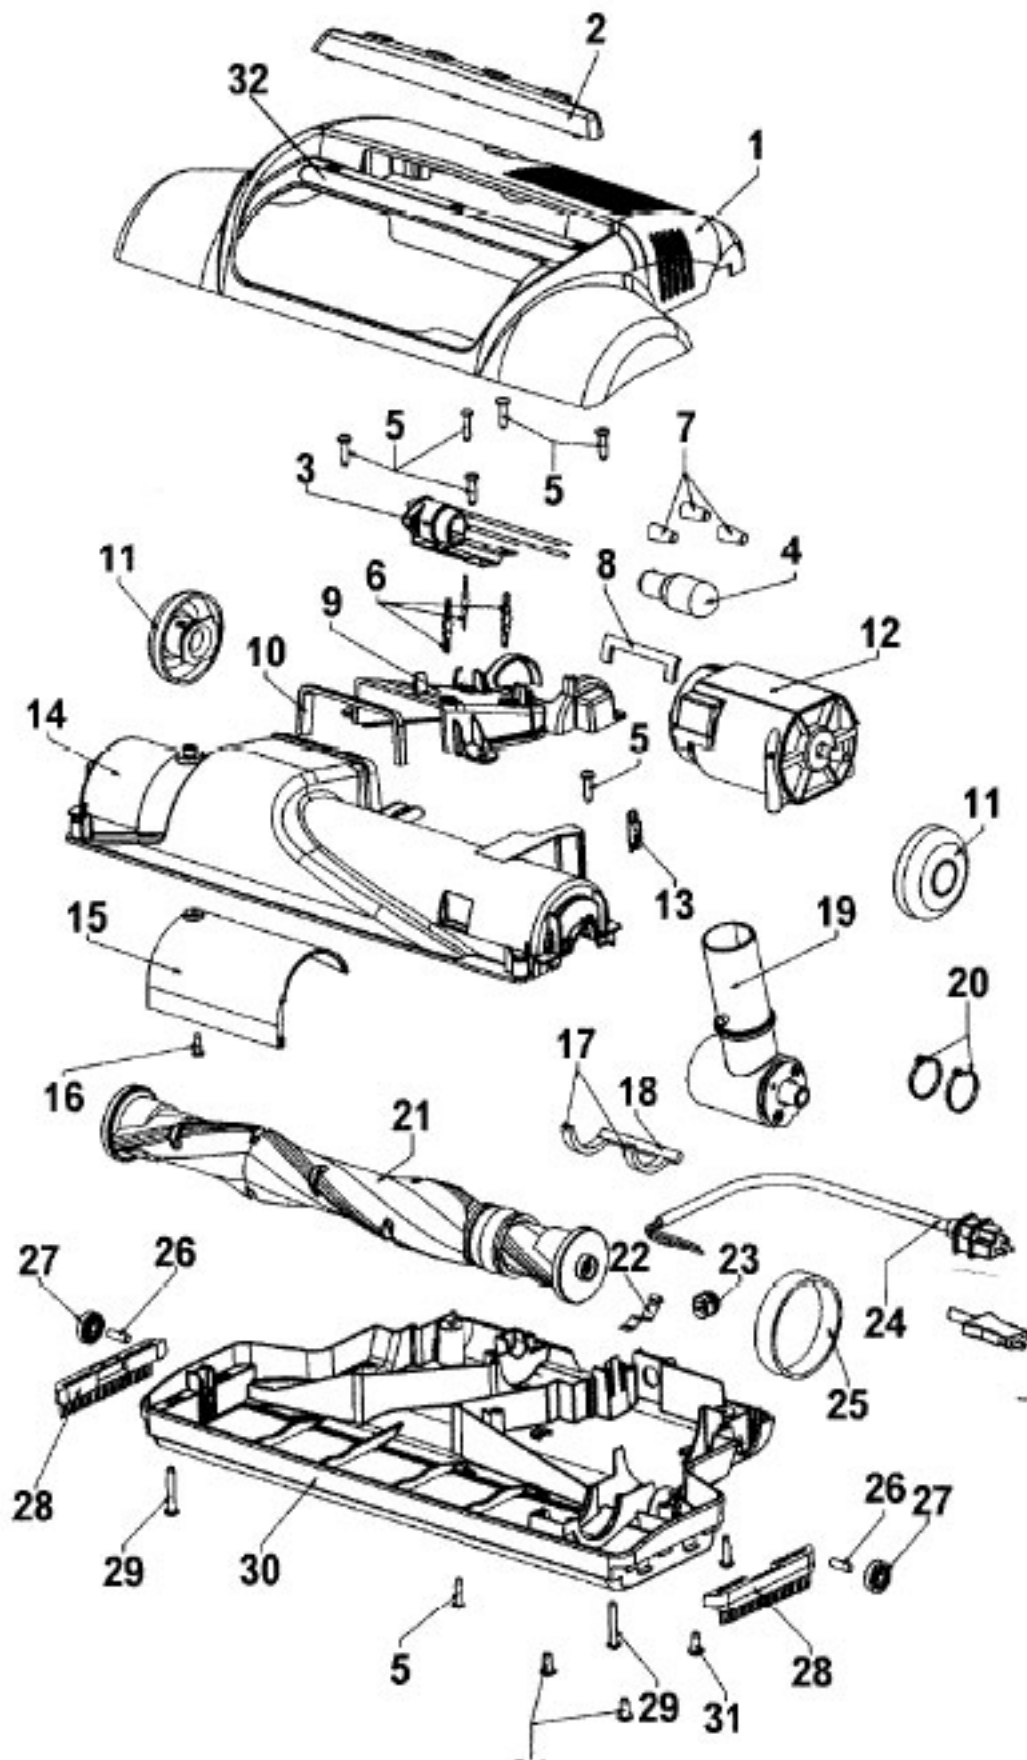

CENTRAL VACUUM SYSTEM

ASSEMBLY SCHEMATIC

S5686
S5688

CENTRAL VACUUM SYSTEM

PART LISTING

ITEM	PART NUMBER	MODELS TO FIT	PART DESCRIPTION
1	37253311	S5686, S5688	HOOD COVER ASSEMBLY
	37253A17	S5686, S5688	HOOD COVER ASSEMBLY - SUBSTITUTION
2	39383105	S5686, S5688	DIRT FINDER LENS
3	47171020	S5686, S5688	DIRT FINDER SOCKET
4	27317307	S5686, S5688	DIRT FINDER LAMP
5	21447003	S5686, S5688	SCREW
6	36218016	S5686, S5688	GROMMET
7	27618508	S5686, S5688	WIRE CONNECTOR
8	34253018	S5686, S5688	REAR SEAL
9	90001362	S5686, S5688	DUCT COVER
10	34113008	S5686, S5688	SEAL
11	90001395	S5686, S5688	WHEEL AND AXLE ASSEMBLY
12	90001369	S5686, S5688	MOTOR ASSEMBLY
13	013261AY	S5686, S5688	RIB SHOE
14	37243029	S5686, S5688	AGITATOR COVER
15	37243030	S5686, S5688	DUCT COVER
16	21479449	S5686, S5688	SCREW
17	34122014	S5686, S5688	SEAL
18	34112007	S5686, S5688	SEAL
19	90001397	S5686, S5688	NOZZLE CONNECTOR ASSEMBLY
20	27479307	S5686, S5688	CABLE TIE
21	90001371	S5686, S5688	AGITATOR ASSEMBLY
22	35276008	S5686, S5688	DETENT SPRING
23	27482146	S5686, S5688	STRAIN RELIEF
24	46321105	S5686	CORD
	46521021	S5688	CORD
25	38528036	S5686, S5688	BELT
26	31520004	S5686, S5688	WHEEL SHAFT
27	32761001	S5686, S5688	WHEEL
28	39511004	S5686, S5688	LITTER PICKER
29	21447236	S5686, S5688	SCREW
30	37245053	S5686, S5688	BASE PLATE ASSEMBLY
31	31479801	S5686, S5688	SCREW - SELF TAPPING
32	91001023	S5686, S5688	HOOD COVER NAME PLATE
	90001384	S5686, S5688	POWER NOZZLE COMPLETE

S5686

S5688