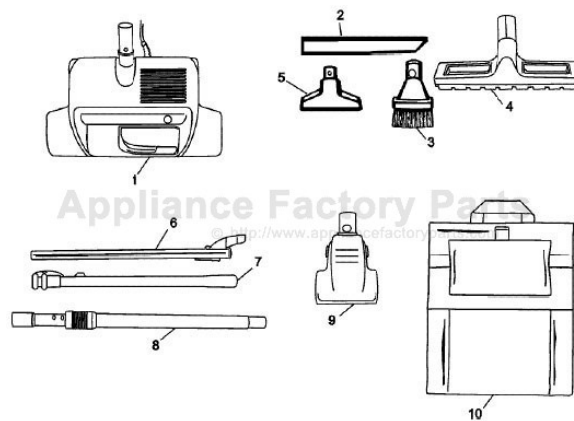

[Find Your HOOVER Vacuum Cleaner Parts - Select From 1456 Models](#)

----- Manual continues below -----