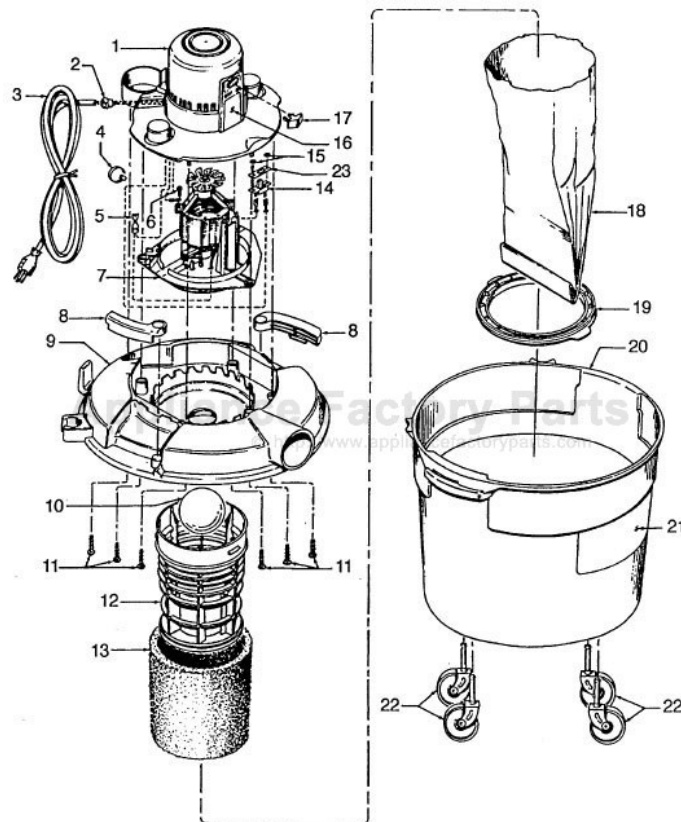

[Find Your HOOVER Vacuum Cleaner Parts - Select From 1456 Models](#)

----- Manual continues below -----