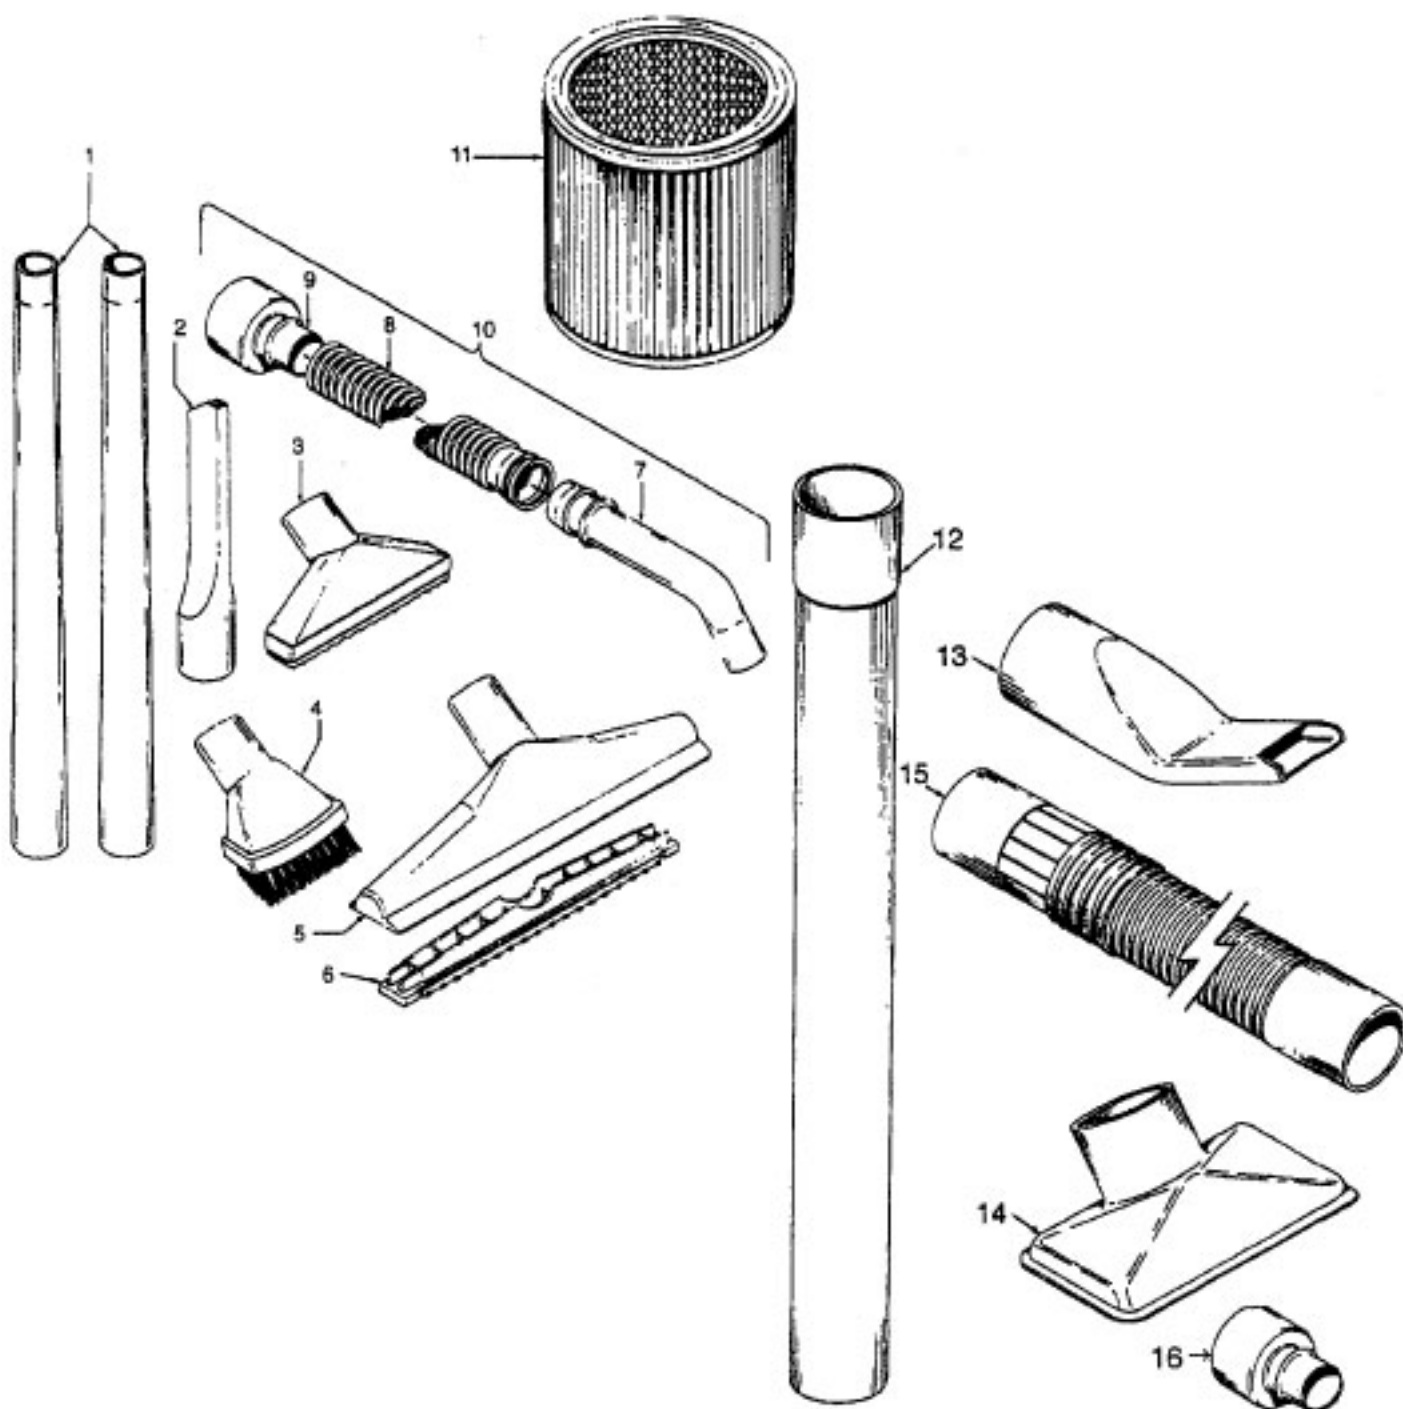

38634078	Extension Tube
38615008	Nozzle - 10"
39512006	Squeegee (For 10" Nozzle) - S6543
43434034	Hose Assem.

ITEMS NOT ILLUSTRATED

27618508	Wire Connector
34123045	Seal -Lid

Ref. No.	Part No	Description
1	38634078	Extension Tube (2)
2	38617024	Crevice Tool - AG
	38617008	Crevice Tool - AG - 2-1/2"
3	38614029	Furniture Nozzle - AG
4	43414145	Dusting Brush
5	38615008	Nozzle - 10"
	38615009	Nozzle - 14"
6	39512006	Squeegee (For 10" Nozzle)
7	39454059	Hand Grip
8	N/A	Hose