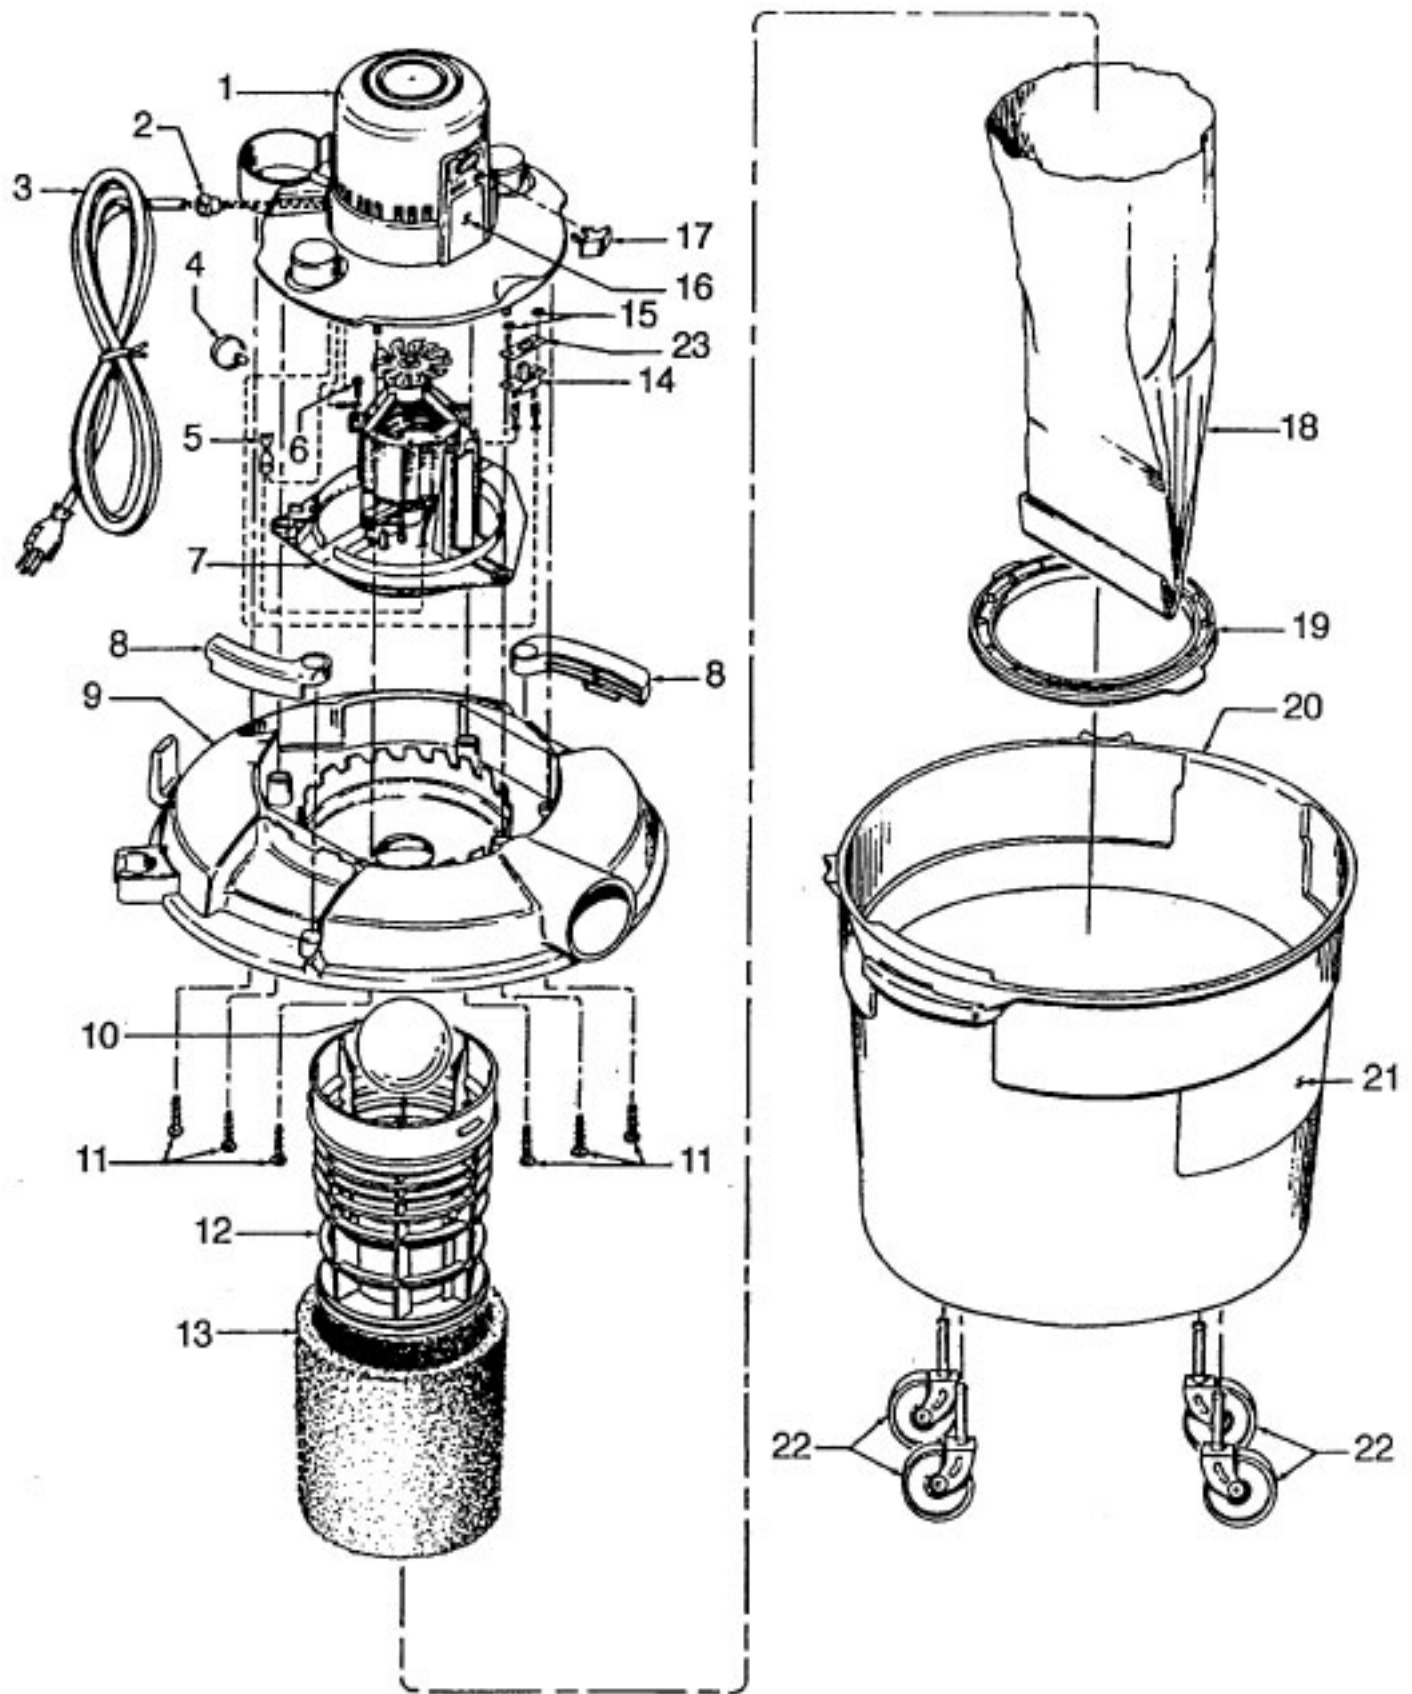

----- Manual continues below -----

Ref. No.	Part No.	Description
1	37232014	Motor Cover
	37232016	Motor Cover - S6530, S6530-600
2	27482145	Strain Relief
3	46543008	Attachment Cord - 6 Ft.
4	27479307	Lead Wire Tie
5	12227	Insulated Terminal
6	21447240	Screw - Self Tapping
7	43573015	Motor Assem. Comp. - S6543
	43573023	Motor Assem. Comp. - S6529, S6530
	43573021	Motor Assem. Comp. - S6530-600
8	36153051	Latch (2)
9	37232020	Lid - Std. (Incl. Item 8)
10	25661015	Ball Float
11	21447072	Screw - Self Tapping (6)
12	36426026	Filter Support
13	40203001	Foam Filter Sleeve
14	28177028	Switch
15	21364107	Speed Nut (2)
16	N/A	Motor Cover Label
17	38421004	Switch Button
18	4010074X	Filter Bag - 5 Pk.
19	36428023	Bag Retainer
20	38777011	Cleaner Tank - 6 Gal. (Incl. It. 21) - S6529, S6543
	38777042	Cleaner Tank - 6 Gal. (Incl. It. 21) - S6530
	38777050	Cleaner Tank - 6 Gal. (Incl. It. 21) - S6530-600
21	N/A	Tank Label
22	23737112	Caster Wheel (4)
23	34127004	Switch Insulator
	43611009	Cartridge Filter (Optional)

38634078	Extension Tube
38615008	Nozzle - 10"
39512006	Squeegee (For 10" Nozzle) - S6543
43434034	Hose Assem.

ITEMS NOT ILLUSTRATED

27618508	Wire Connector
34123045	Seal -Lid

Ref. No.	Part No	Description
1	38634078	Extension Tube (2)
2	38617024	Crevice Tool - AG
	38617008	Crevice Tool - AG - 2-1/2"
3	38614029	Furniture Nozzle - AG
4	43414145	Dusting Brush
5	38615008	Nozzle - 10"
	38615009	Nozzle - 14"
6	39512006	Squeegee (For 10" Nozzle)
7	39454059	Hand Grip
8	N/A	Hose

Ref. No.	Part No	Description
9	38638061	Hose Connector
10	43434034	Hose Assem. Comp.
11	43611009	Cartridge Filter (Optional)
12	38638032	Extension Tube - 2-1/2"
13	38619016	Blower Nozzle - 2-1/2"
14	38614027	Utility Nozzle - 2-1/2"
15	43434004	Hose Assem. - 2-1/2"
16	32283002	Adapter- For using 1 1/4" tools on 2" hose

Note: Accessories are all 1-1/4" Dia. unless otherwise specified.