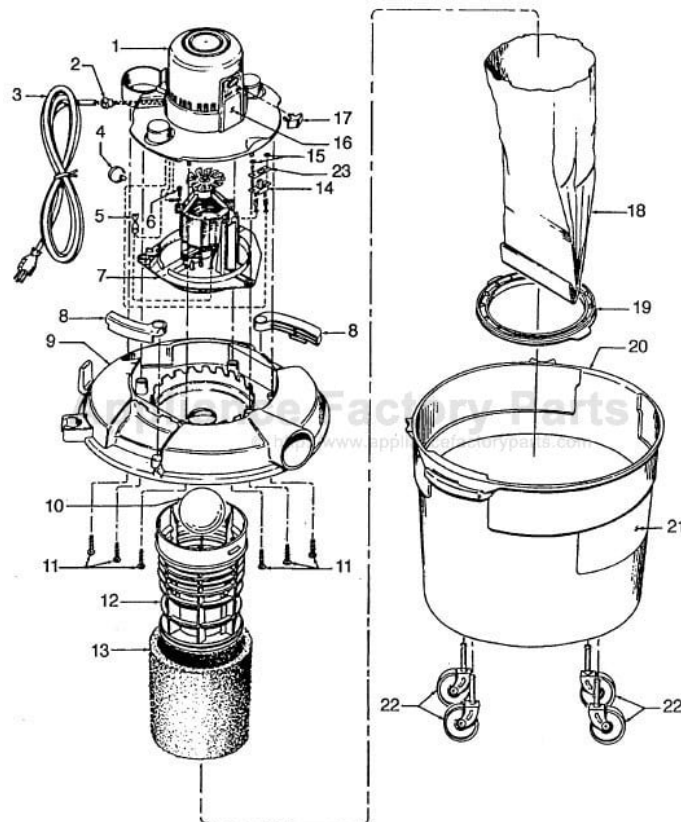

[Find Your HOOVER Vacuum Cleaner Parts - Select From 1456 Models](#)

----- Manual continues below -----