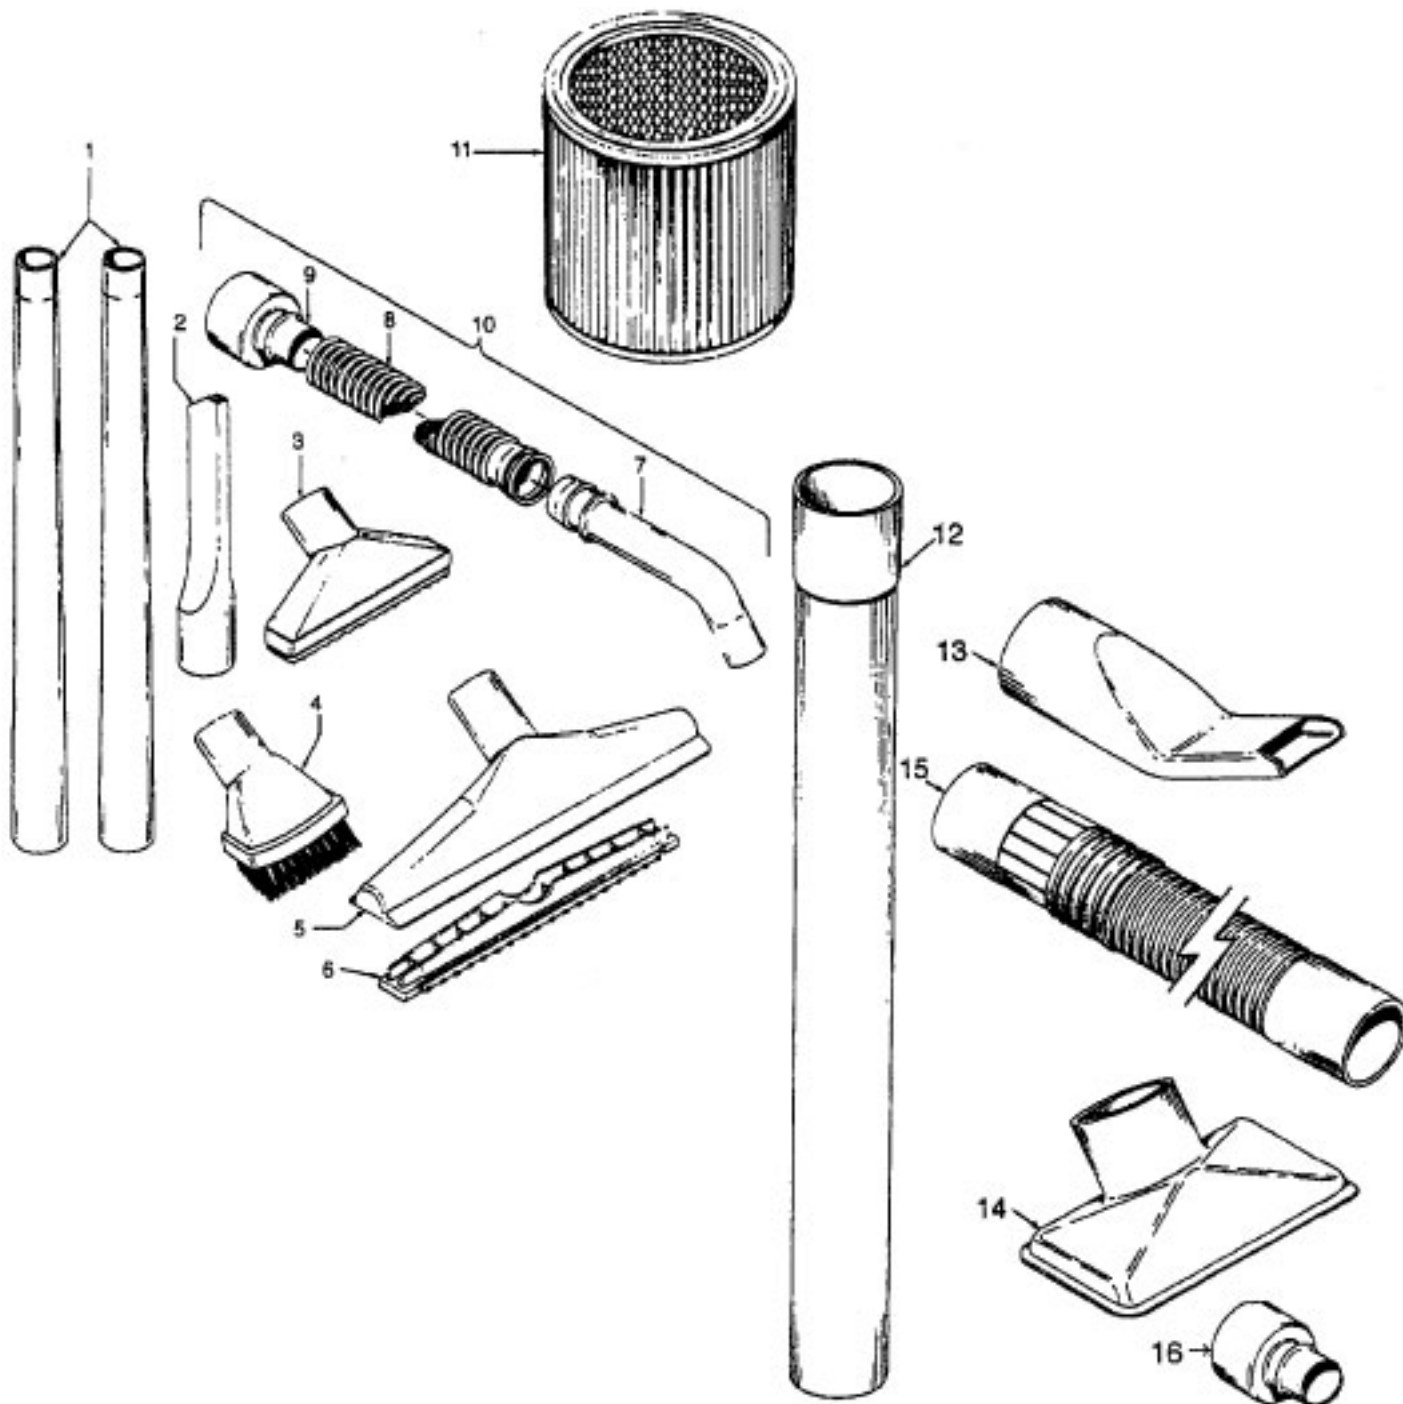

38634078	Extension Tube
38615008	Nozzle - 10"
39512006	Squeegee (For 10" Nozzle) - S6543
43434034	Hose Assem.

ITEMS NOT ILLUSTRATED

27618508	Wire Connector
34123045	Seal -Lid

Ref. No.	Part No	Description
1	38634078	Extension Tube (2)
2	38617024	Crevice Tool - AG
	38617008	Crevice Tool - AG - 2-1/2"
3	38614029	Furniture Nozzle - AG
4	43414145	Dusting Brush
5	38615008	Nozzle - 10"
	38615009	Nozzle - 14"
6	39512006	Squeegee (For 10" Nozzle)
7	39454059	Hand Grip
8	N/A	Hose