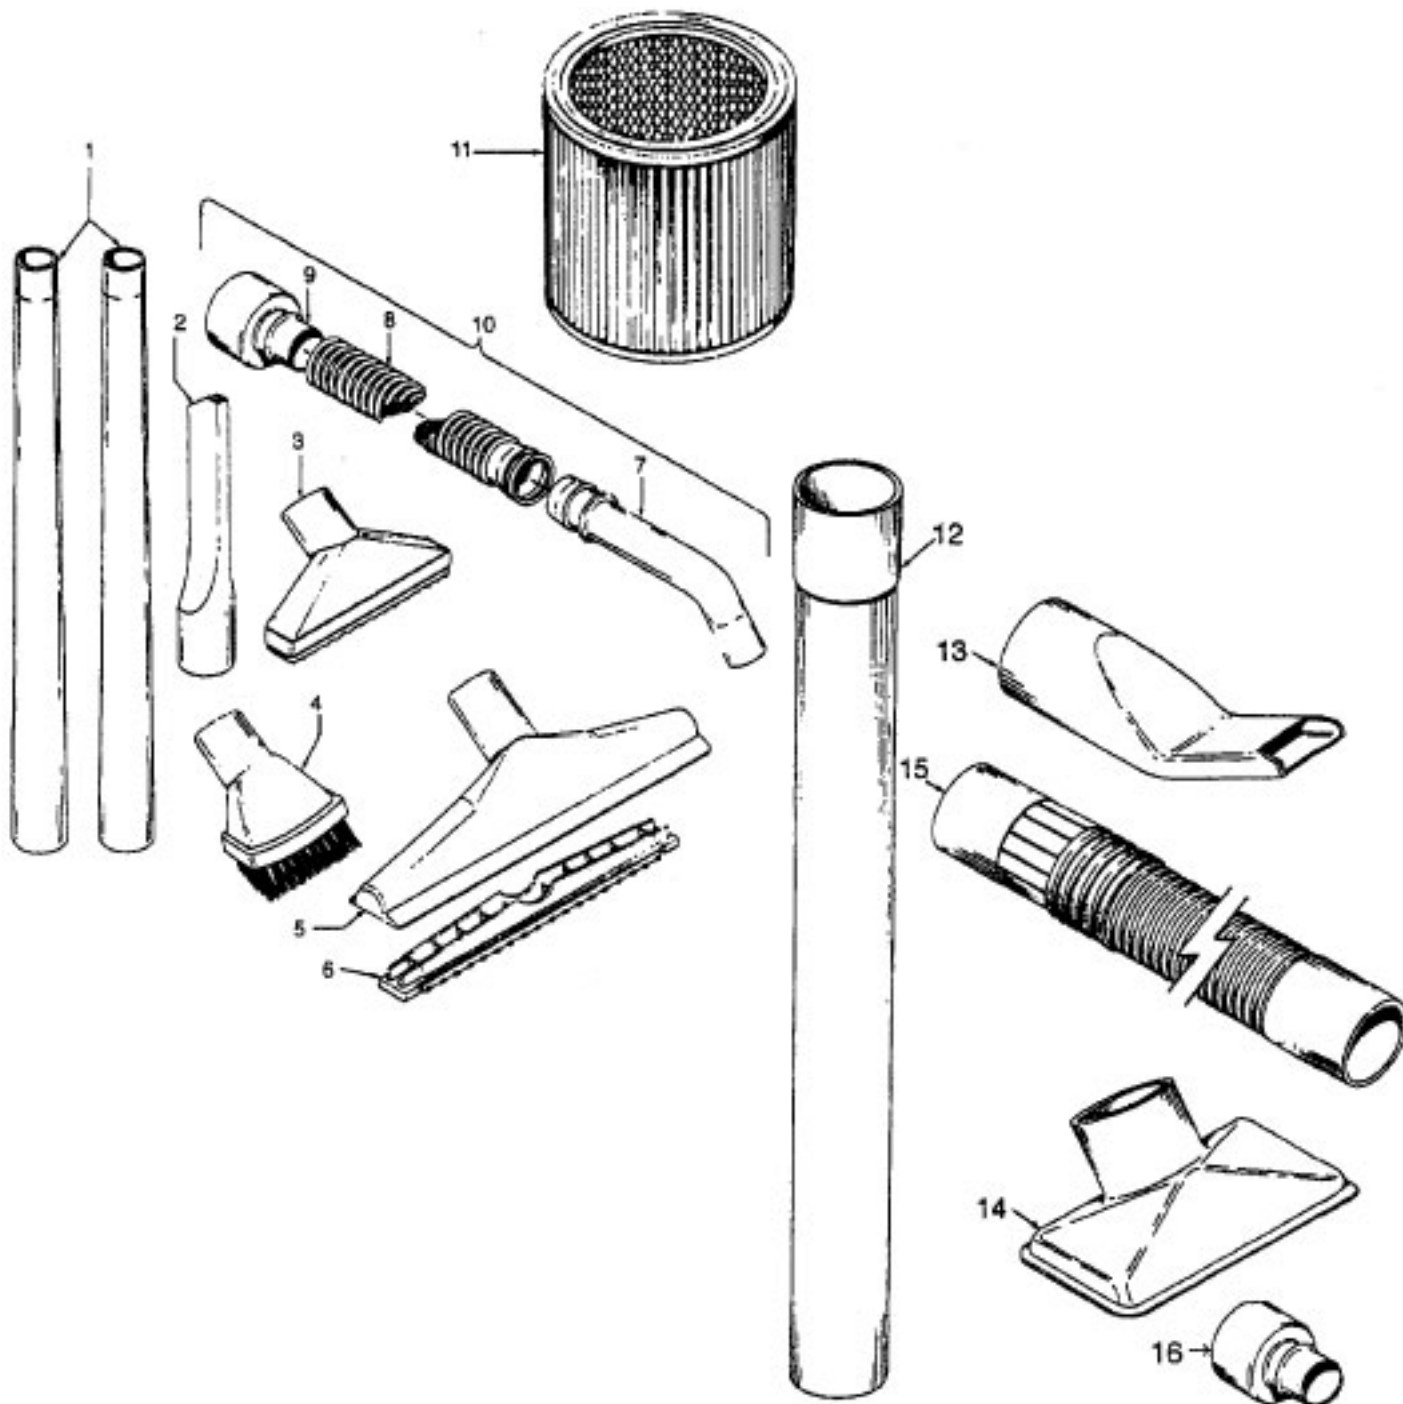

38634078	Extension Tube
38615008	Nozzle - 10"
39512006	Squeegee (For 10" Nozzle) - S6543
43434034	Hose Assem.

ITEMS NOT ILLUSTRATED

27618508	Wire Connector
34123045	Seal -Lid

Ref. No.	Part No	Description
1	38634078	Extension Tube (2)
2	38617024	Crevice Tool - AG
	38617008	Crevice Tool - AG - 2-1/2"
3	38614029	Furniture Nozzle - AG
4	43414145	Dusting Brush
5	38615008	Nozzle - 10"
	38615009	Nozzle - 14"
6	39512006	Squeegee (For 10" Nozzle)
7	39454059	Hand Grip
8	N/A	Hose

Note: Accessories are all 1-1/4" Dia. unless otherwise specified.