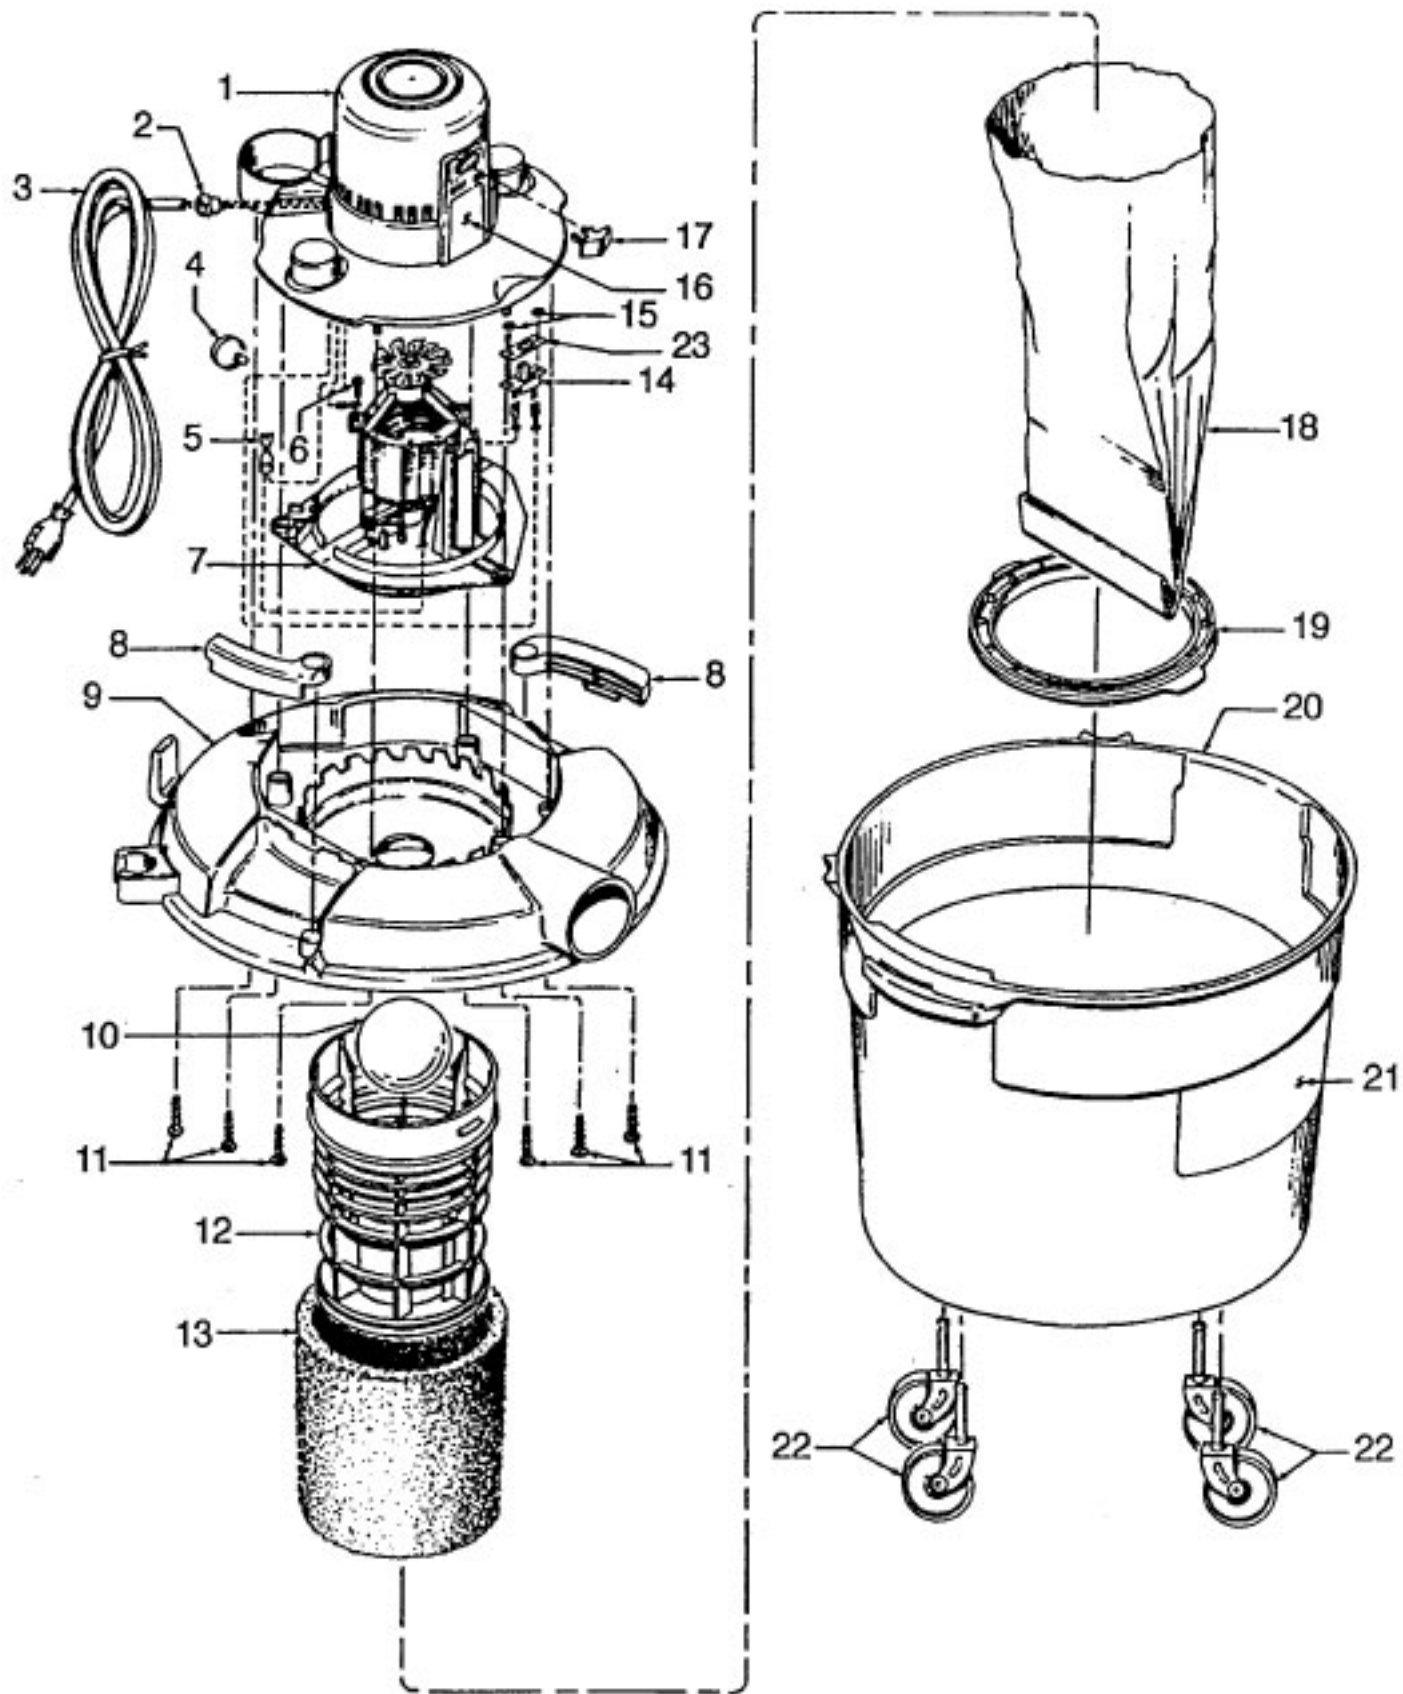

----- Manual continues below -----

Ref. No.	Part No.	Description
1	37232014	Motor Cover
	37232016	Motor Cover - S6530, S6530-600
2	27482145	Strain Relief
3	46543008	Attachment Cord - 6 Ft.
4	27479307	Lead Wire Tie
5	12227	Insulated Terminal
6	21447240	Screw - Self Tapping
7	43573015	Motor Assem. Comp. - S6543
	43573023	Motor Assem. Comp. - S6529, S6530
	43573021	Motor Assem. Comp. - S6530-600
8	36153051	Latch (2)
9	37232020	Lid - Std. (Incl. Item 8)
10	25661015	Ball Float
11	21447072	Screw - Self Tapping (6)
12	36426026	Filter Support
13	40203001	Foam Filter Sleeve
14	28177028	Switch
15	21364107	Speed Nut (2)
16	N/A	Motor Cover Label
17	38421004	Switch Button
18	4010074X	Filter Bag - 5 Pk.
19	36428023	Bag Retainer
20	38777011	Cleaner Tank - 6 Gal. (Incl. It. 21) - S6529, S6543
	38777042	Cleaner Tank - 6 Gal. (Incl. It. 21) - S6530
	38777050	Cleaner Tank - 6 Gal. (Incl. It. 21) - S6530-600
21	N/A	Tank Label
22	23737112	Caster Wheel (4)
23	34127004	Switch Insulator
	43611009	Cartridge Filter (Optional)

38634078	Extension Tube
38615008	Nozzle - 10"
39512006	Squeegee (For 10" Nozzle) - S6543
43434034	Hose Assem.

ITEMS NOT ILLUSTRATED

27618508	Wire Connector
34123045	Seal -Lid

Ref. No.	Part No	Description
1	38634078	Extension Tube (2)
2	38617024	Crevice Tool - AG
	38617008	Crevice Tool - AG - 2-1/2"
3	38614029	Furniture Nozzle - AG
4	43414145	Dusting Brush
5	38615008	Nozzle - 10"
	38615009	Nozzle - 14"
6	39512006	Squeegee (For 10" Nozzle)
7	39454059	Hand Grip
8	N/A	Hose

Note: Accessories are all 1-1/4" Dia. unless otherwise specified.