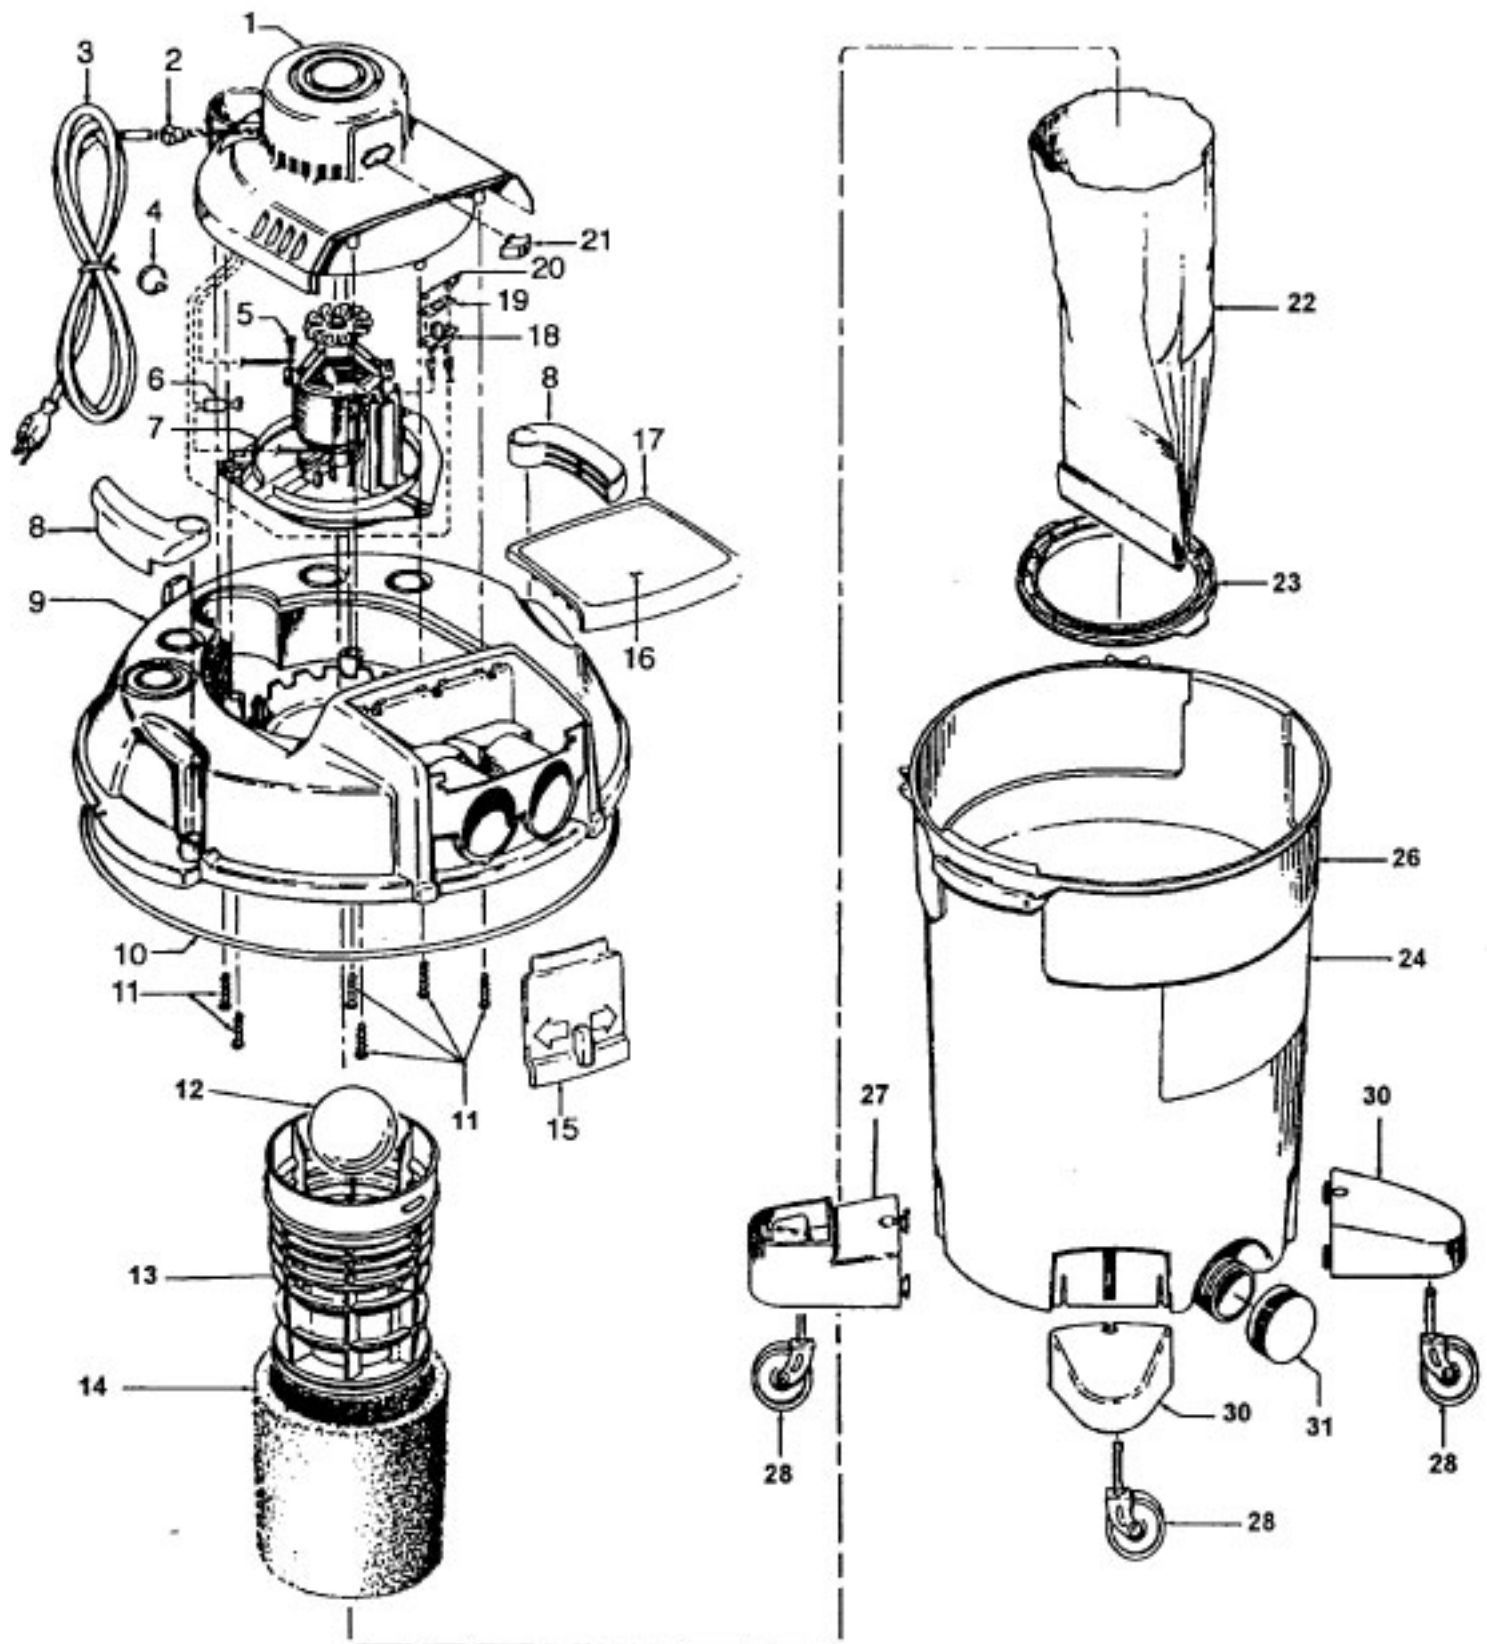

# HOOVER S6550 Owner's Manual

[Shop genuine replacement parts for HOOVER S6550](#)

[Find Your HOOVER Vacuum Cleaner Parts - Select From 1456 Models](#)

----- Manual continues below -----

Ref. No.	Part No	Description
1	37232017	Motor Cover
2	27482145	Strain Relief Bushing
3	46543006	Attachment Cord - 6 Ft.
4	27479307	Lead Wire Tie
5	21447240	Screw - Self Tapping
6	12227	Insulated Terminal
7	43573016	Motor Assem. Comp. - S6550
	43573018	Motor Assem. Comp. - 4.0 PHP - S6550-600, S6551-600
8	36153051	Tank Latch (2)
9	42232033	Lid (Incl. It. 8, 15, 16, 17)
10	34123046	Seal - Flat
11	21447072	Screw - Self Tapping (6)
12	25661015	Ball Float (2)
13	36426026	Filter Support
14	40203001	Foam Filter Sleeve
15	37238007	Valve Door
16	52135078	Valve Cover Label
17	N/A	Valve Cover
18	28177028	Switch
19	34127004	Switch Insulator
20	21364107	Speed Nut (2)
21	38421004	Switch Button
22	4010074X	Filter Bag
23	36426023	Bag Retainer
24	N/A	Tank Label
26	38777044	Cleaner Tank - 12.5 Gal. - S6550
	38777052	Cleaner Tank - 12.5 Gal. - S6550-600
	38777057	Cleaner Tank - 12.5 Gal. - S6551-600
27	36432046	Caster Support - Deluxe (2)
28	23737112	Caster Wheel (4)
30	36432042	Caster Support - Standard (2)
31	37911008	Drain Cap & Seal

## ITEMS NOT ILLUSTRATED

21447215	Screw-Self Tapping (Castors)
21447218	Screw-Self Tapping (Valve Cover)
27618508	Wire Connector

Ref. No.	Part No	Description
1	38634078	Extension Tube (2)
2	38617024	Crevice Tool - AG
	38617008	Crevice Tool - AG - 2-1/2"
3	38614029	Furniture Nozzle - AG
4	43414145	Dusting Brush
5	38615008	Nozzle - 10"
	38615009	Nozzle - 14"
6	39512006	Squeegee (For 10" Nozzle )
7	39454059	Hand Grip
8	N/A	Hose

Note: Accessories are all 1-1/4" Dia. unless otherwise specified.