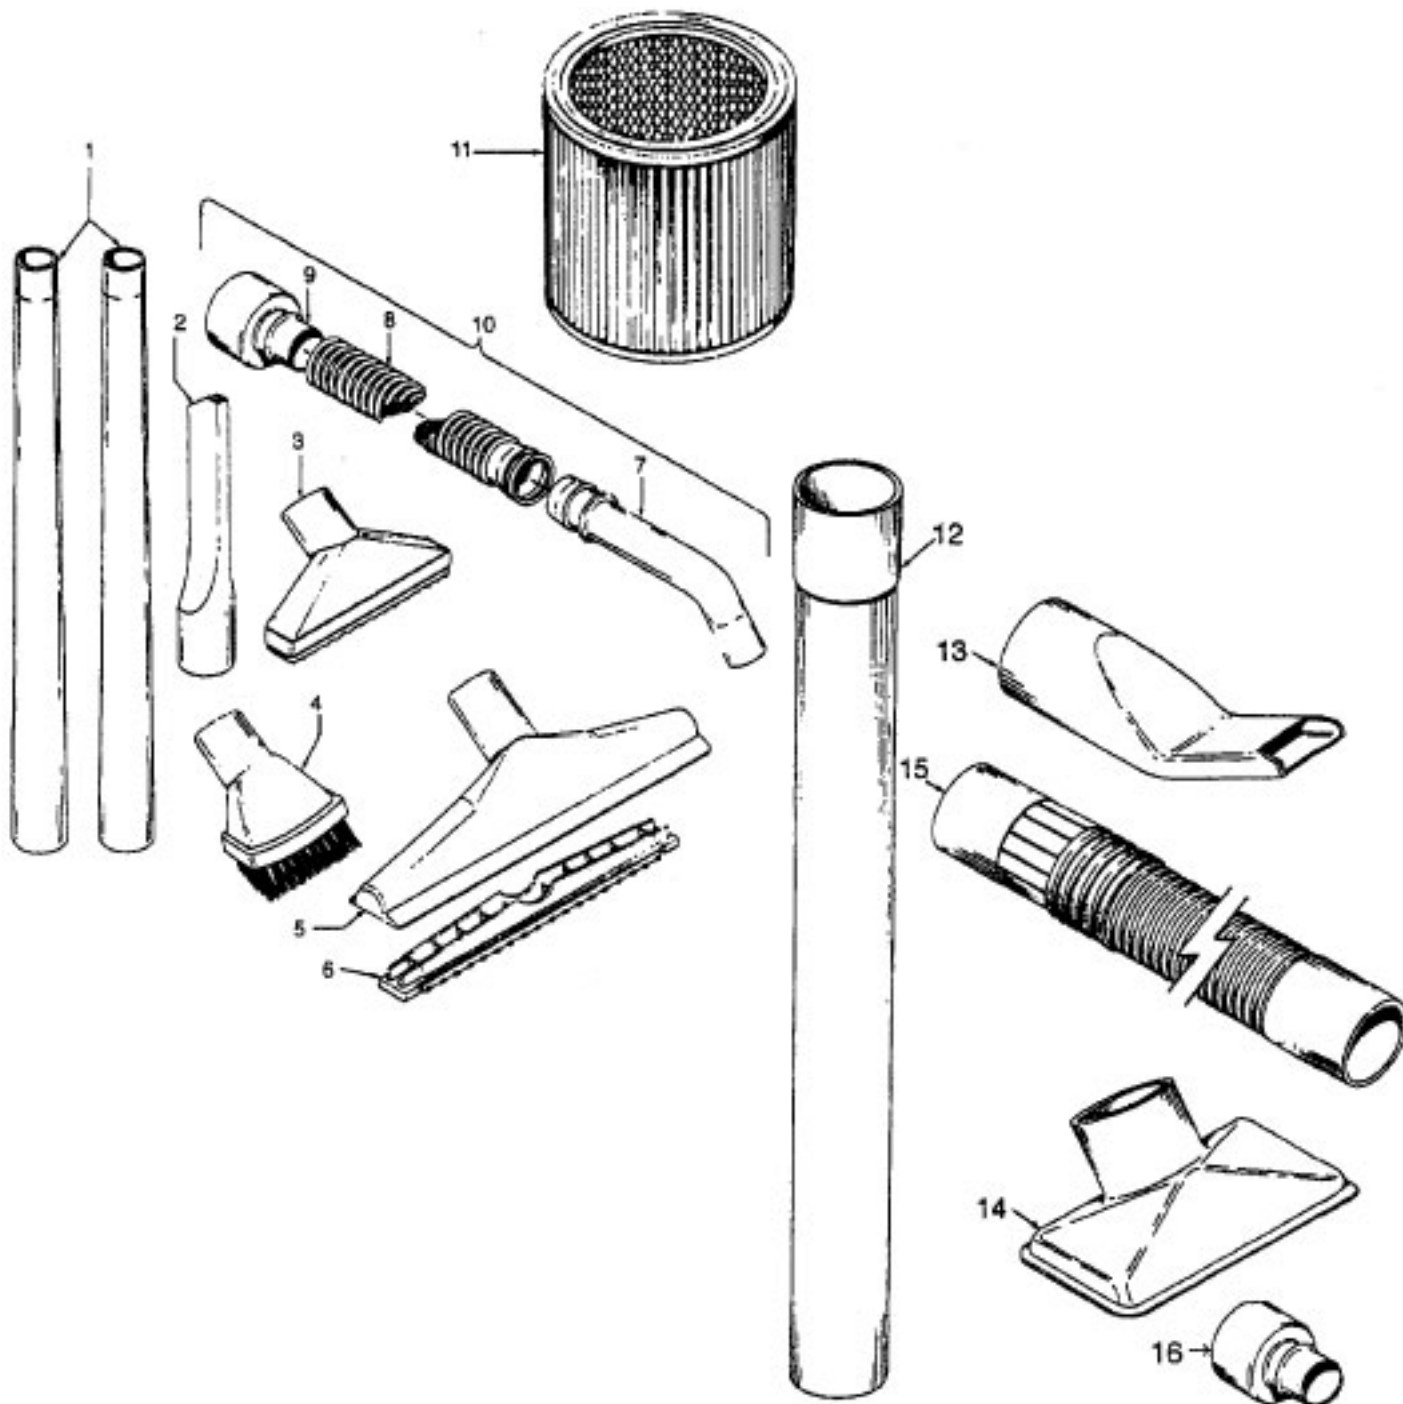

## ITEMS NOT ILLUSTRATED

21447215	Screw-Self Tapping (Castors)
21447218	Screw-Self Tapping (Valve Cover)
27618508	Wire Connector

Ref. No.	Part No	Description
1	38634078	Extension Tube (2)
2	38617024	Crevice Tool - AG
	38617008	Crevice Tool - AG - 2-1/2"
3	38614029	Furniture Nozzle - AG
4	43414145	Dusting Brush
5	38615008	Nozzle - 10"
	38615009	Nozzle - 14"
6	39512006	Squeegee (For 10" Nozzle )
7	39454059	Hand Grip
8	N/A	Hose