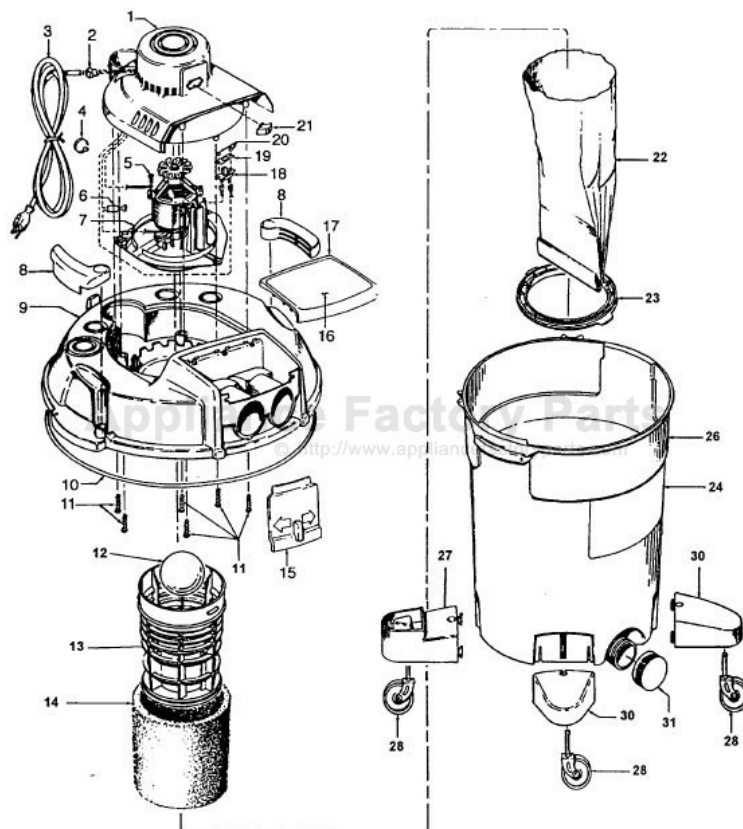

# HOOVER S6550 Owner's Manual

[Shop genuine replacement parts for HOOVER S6550](#)

[Find Your HOOVER Vacuum Cleaner Parts - Select From 1456 Models](#)

----- Manual continues below -----

Ref. No.	Part No	Description
1	37232017	Motor Cover
2	27482145	Strain Relief Bushing
3	46543006	Attachment Cord - 6 Ft.
4	27479307	Lead Wire Tie
5	21447240	Screw - Self Tapping
6	12227	Insulated Terminal
7	43573016	Motor Assem. Comp. - S6550
	43573018	Motor Assem. Comp. - 4.0 PHP - S6550-600, S6551-600
8	36153051	Tank Latch (2)
9	42232033	Lid (Incl. It. 8, 15, 16, 17)
10	34123046	Seal - Flat
11	21447072	Screw - Self Tapping (6)
12	25661015	Ball Float (2)
13	36426026	Filter Support
14	40203001	Foam Filter Sleeve
15	37238007	Valve Door
16	52135078	Valve Cover Label
17	N/A	Valve Cover
18	28177028	Switch
19	34127004	Switch Insulator
20	21364107	Speed Nut (2)
21	38421004	Switch Button
22	4010074X	Filter Bag
23	36426023	Bag Retainer
24	N/A	Tank Label
26	38777044	Cleaner Tank - 12.5 Gal. - S6550
	38777052	Cleaner Tank - 12.5 Gal. - S6550-600
	38777057	Cleaner Tank - 12.5 Gal. - S6551-600
27	36432046	Caster Support - Deluxe (2)
28	23737112	Caster Wheel (4)
30	36432042	Caster Support - Standard (2)
31	37911008	Drain Cap & Seal

## Cleaning Tools - 1-1/4" - S6560, S6550-600

38615008	Nozzle - 10"
38634078	Ext. Tube (2)
39512006	Squeegee (For 10" Nozzle)
43434034	Hose Assem. Comp.

## ITEMS NOT ILLUSTRATED

21447215	Screw-Self Tapping (Castors)
21447218	Screw-Self Tapping (Valve Cover)
27618508	Wire Connector

Ref. No.	Part No	Description
1	38634078	Extension Tube (2)
2	38617024	Crevice Tool - AG
	38617008	Crevice Tool - AG - 2-1/2"
3	38614029	Furniture Nozzle - AG
4	43414145	Dusting Brush
5	38615008	Nozzle - 10"
	38615009	Nozzle - 14"
6	39512006	Squeegee (For 10" Nozzle )
7	39454059	Hand Grip
8	N/A	Hose

Note: Accessories are all 1-1/4" Dia. unless otherwise specified.