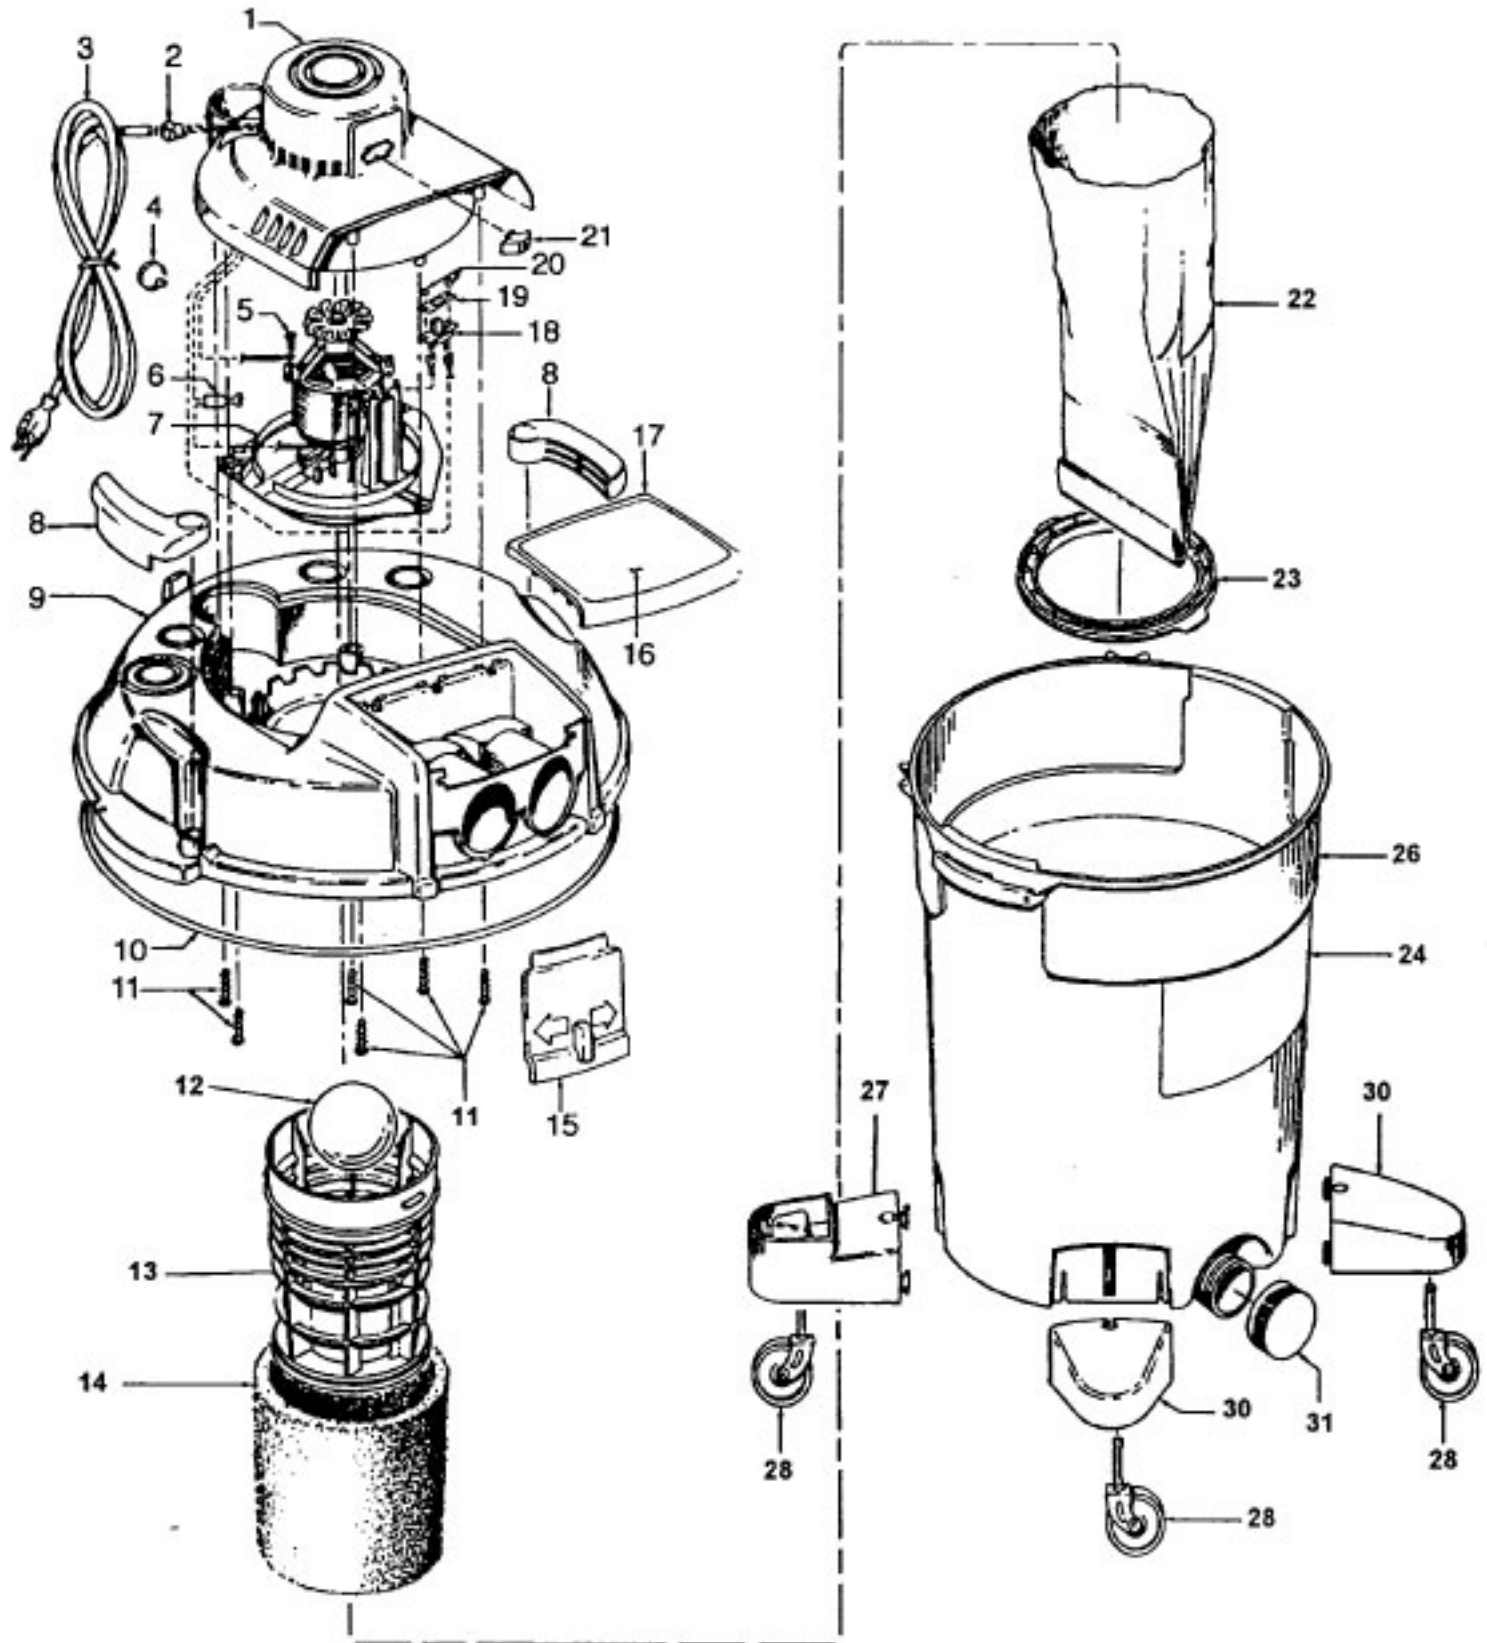

----- Manual continues below -----

Ref. No.	Part No	Description
1	37232017	Motor Cover
2	27482145	Strain Relief Bushing
3	46543006	Attachment Cord - 6 Ft.
4	27479307	Lead Wire Tie
5	21447240	Screw - Self Tapping
6	12227	Insulated Terminal
7	43573016 43573018	Motor Assem. Comp. - S6550 Motor Assem. Comp. - 4.0 PHP - S6550-600, S6551-600
8	36153051	Tank Latch (2)
9	42232033	Lid (Incl. It. 8, 15, 16, 17)
10	34123046	Seal - Flat
11	21447072	Screw - Self Tapping (6)
12	25661015	Ball Float (2)
13	36426026	Filter Support
14	40203001	Foam Filter Sleeve
15	37238007	Valve Door
16	52135078	Valve Cover Label
17	N/A	Valve Cover
18	28177028	Switch
19	34127004	Switch Insulator
20	21364107	Speed Nut (2)
21	38421004	Switch Button
22	4010074X	Filter Bag
23	36426023	Bag Retainer
24	N/A	Tank Label
26	38777044	Cleaner Tank - 12.5 Gal. - S6550
	38777052	Cleaner Tank - 12.5 Gal. - S6550-600
	38777057	Cleaner Tank - 12.5 Gal. - S6551-600
27	36432046	Caster Support - Deluxe (2)
28	23737112	Caster Wheel (4)
30	36432042	Caster Support - Standard (2)
31	37911008	Drain Cap & Seal

Ref. No.	Part No	Description
1	38634078	Extension Tube (2)
2	38617024	Crevice Tool - AG
	38617008	Crevice Tool - AG - 2-1/2"
3	38614029	Furniture Nozzle - AG
4	43414145	Dusting Brush
5	38615008	Nozzle - 10"
	38615009	Nozzle - 14"
6	39512006	Squeegee (For 10" Nozzle)
7	39454059	Hand Grip
8	N/A	Hose

Ref. No.	Part No	Description
9	38638061	Hose Connector
10	43434034	Hose Assem. Comp.
11	43611009	Cartridge Filter (Optional)
12	38638032	Extension Tube - 2-1/2"
13	38619016	Blower Nozzle - 2-1/2"
14	38614027	Utility Nozzle - 2-1/2"
15	43434004	Hose Assem. - 2-1/2"
16	32283002	Adapter- For using 1 1/4" tools on 2" hose

Note: Accessories are all 1-1/4" Dia. unless otherwise specified.