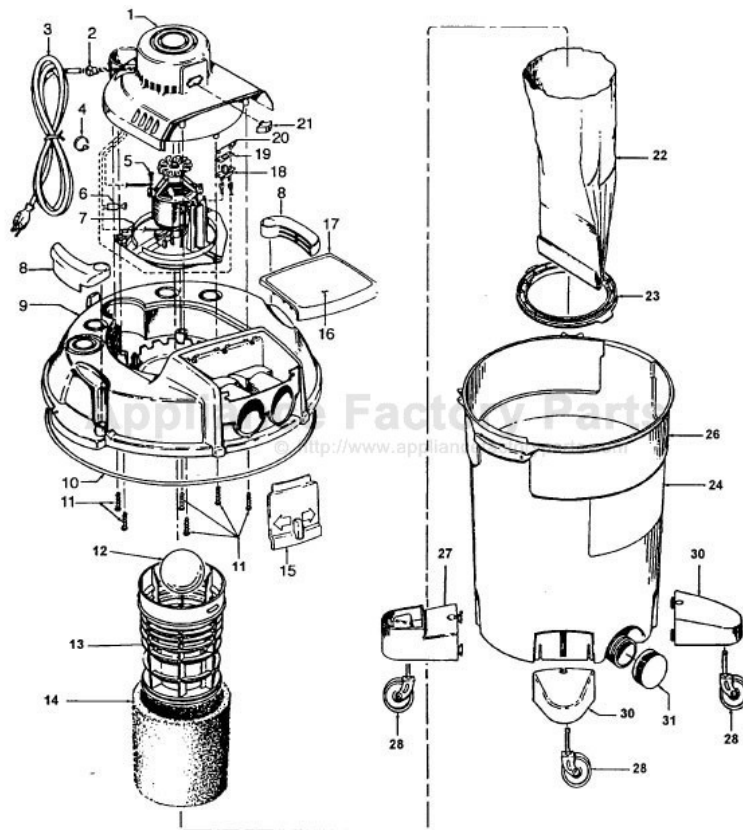

[Find Your HOOVER Vacuum Cleaner Parts - Select From 1456 Models](#)

----- Manual continues below -----