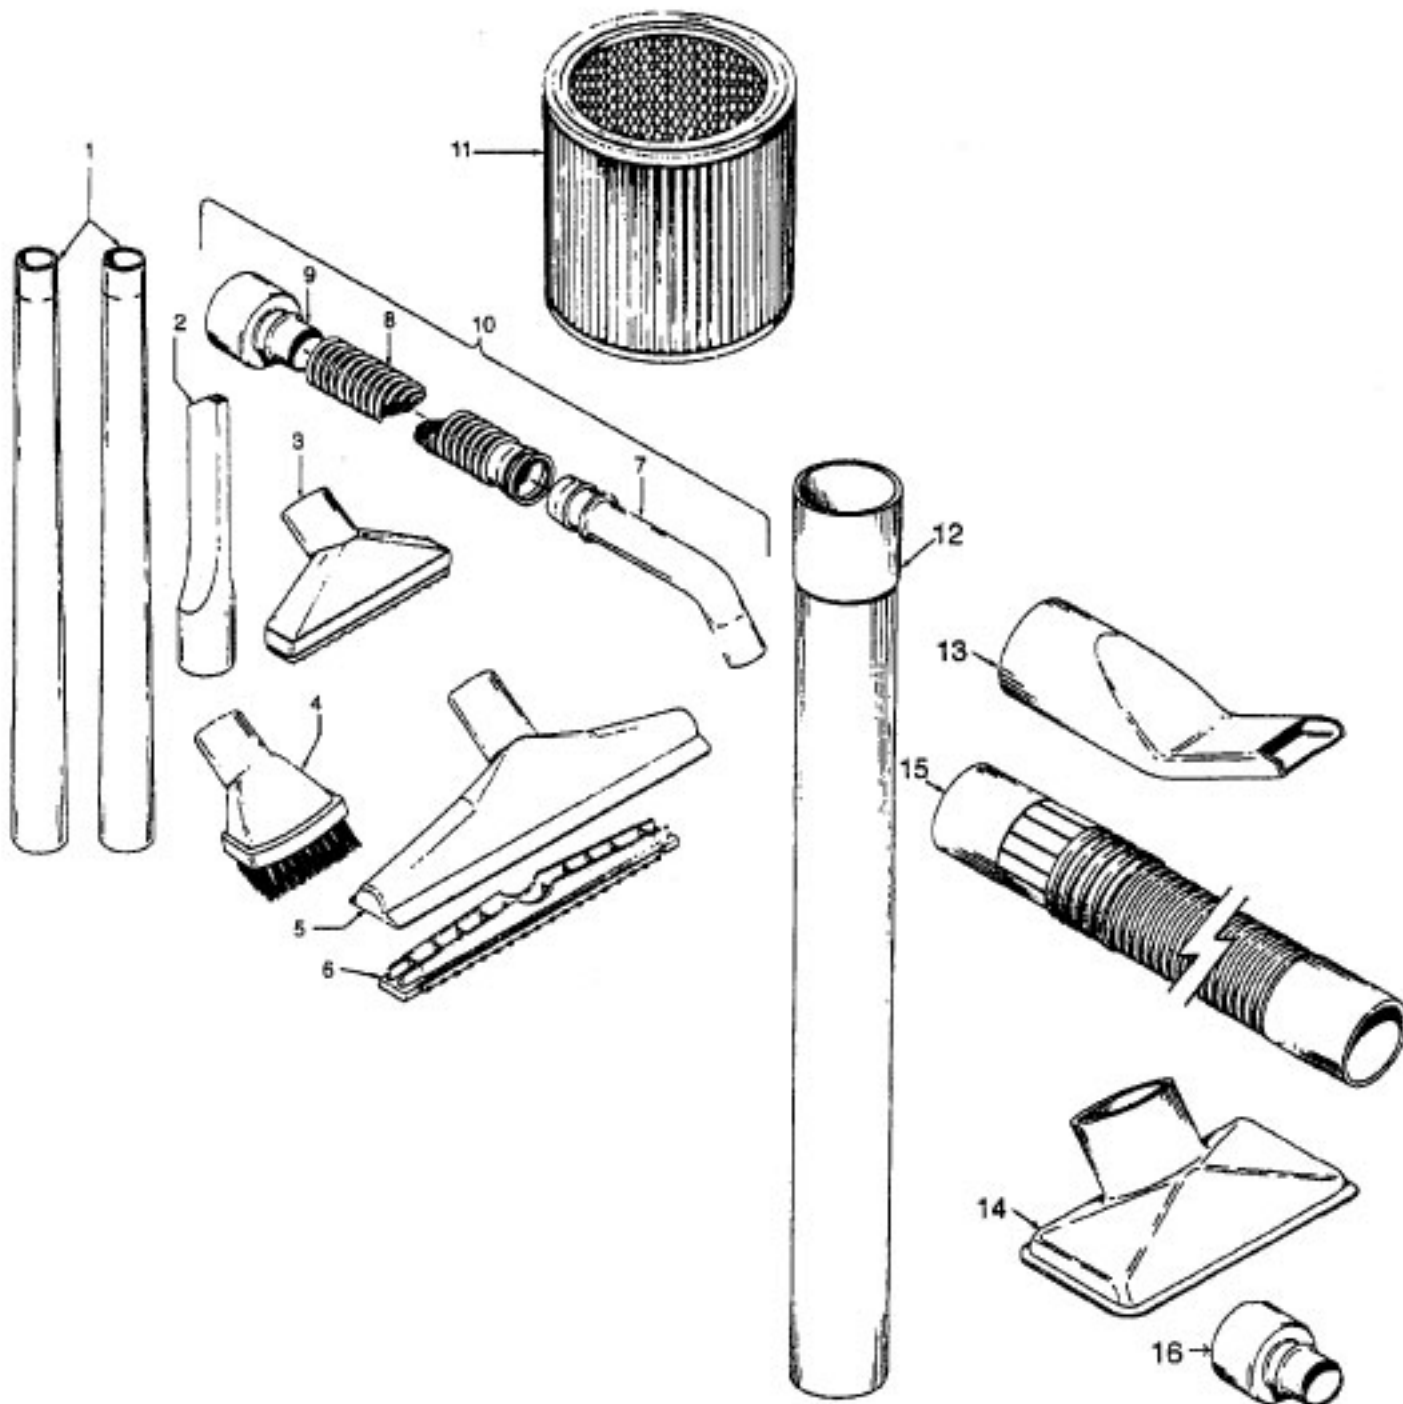

## ITEMS NOT ILLUSTRATED

21447215	Screw-Self Tapping (Castors)
21447218	Screw-Self Tapping (Valve Cover)
27618508	Wire Connector

Ref. No.	Part No	Description
1	38634078	Extension Tube (2)
2	38617024	Crevice Tool - AG
	38617008	Crevice Tool - AG - 2-1/2"
3	38614029	Furniture Nozzle - AG
4	43414145	Dusting Brush
5	38615008	Nozzle - 10"
	38615009	Nozzle - 14"
6	39512006	Squeegee (For 10" Nozzle)
7	39454059	Hand Grip
8	N/A	Hose