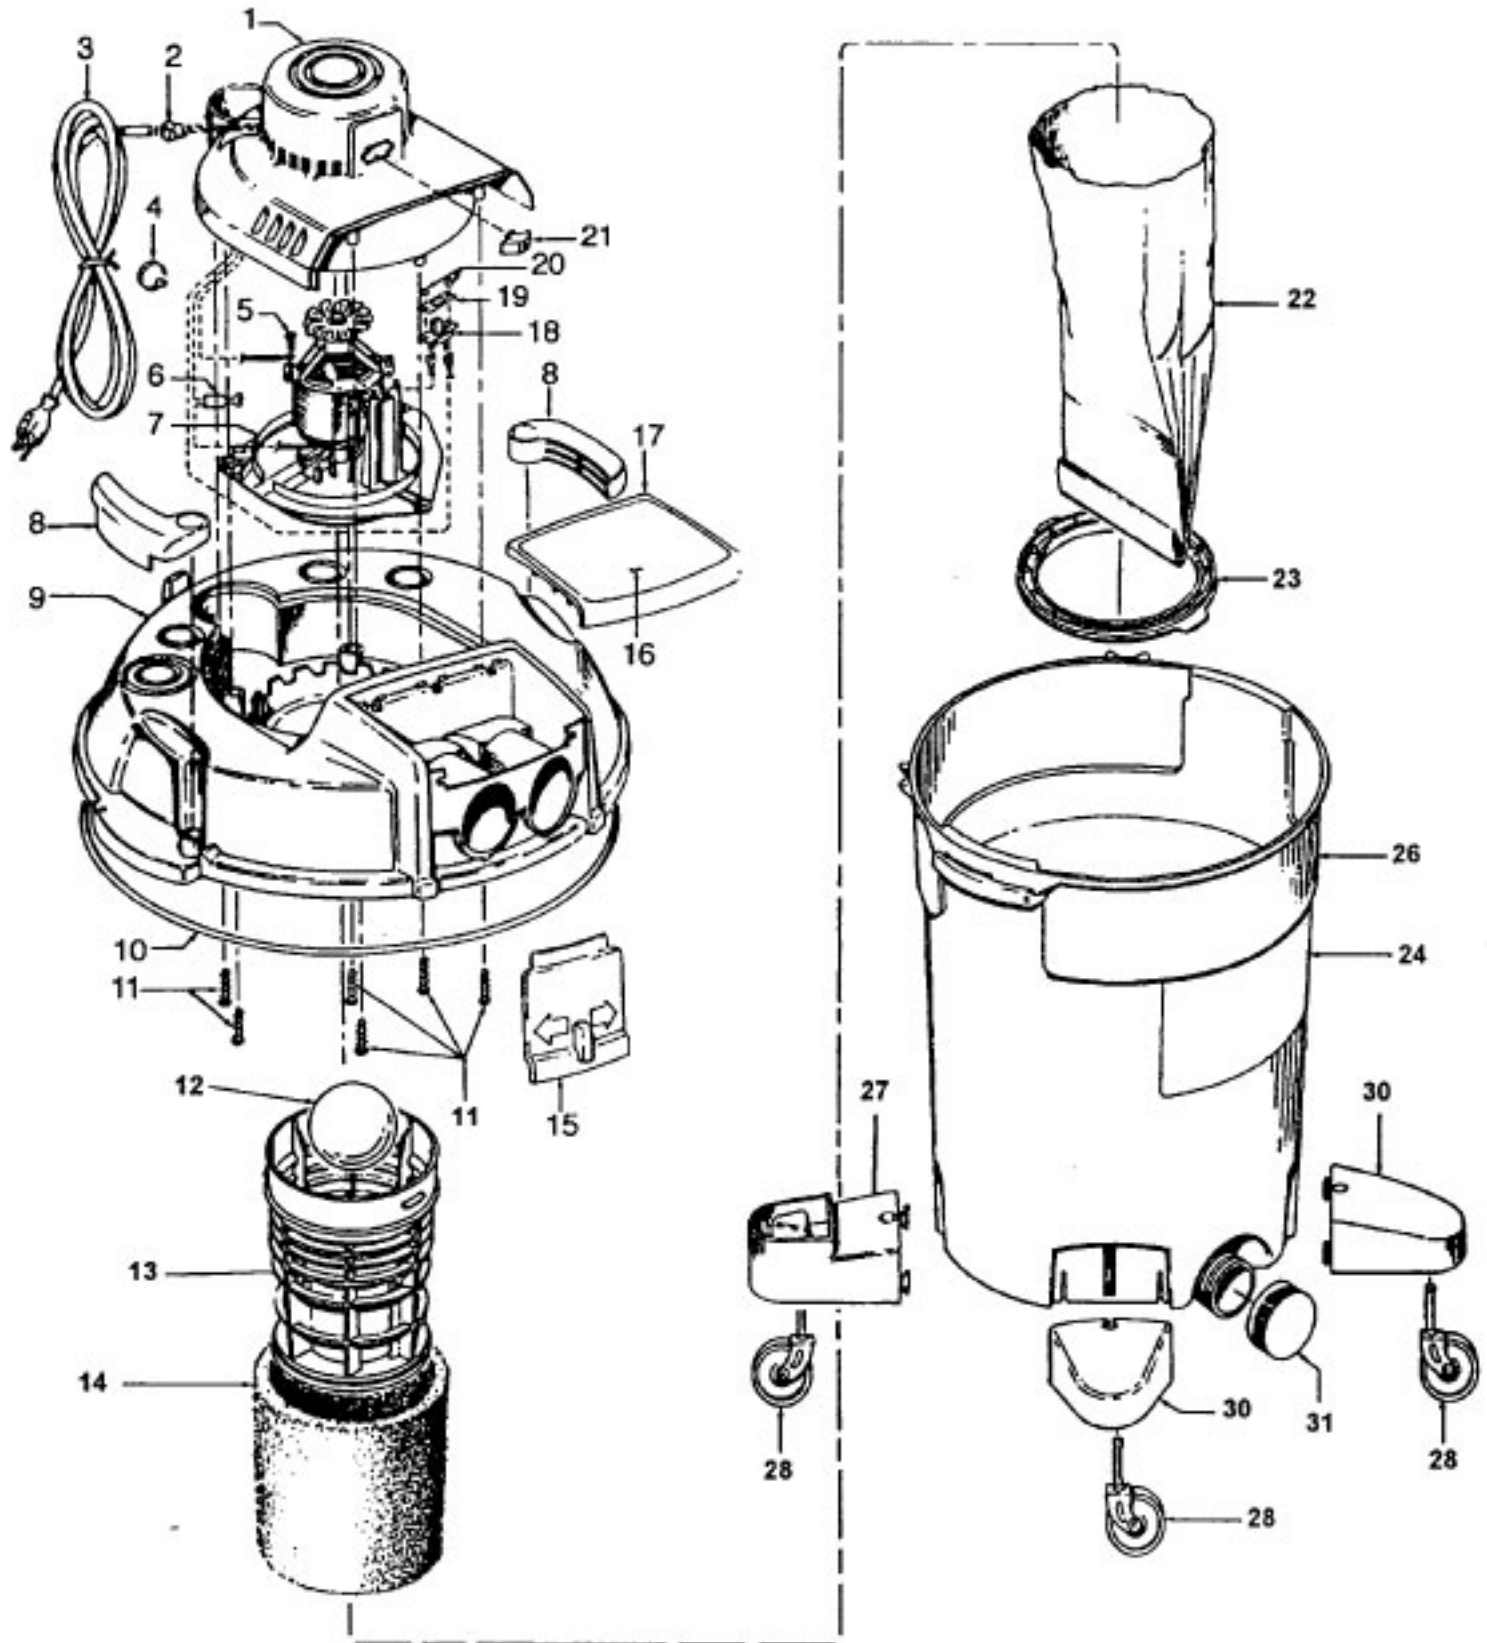

# HOOVER S6551-600 Owner's Manual

[Shop genuine replacement parts for HOOVER  
S6551-600](#)

[Find Your HOOVER Vacuum Cleaner Parts - Select From 1456 Models](#)

----- Manual continues below -----

Ref. No.	Part No	Description
1	37232017	Motor Cover
2	27482145	Strain Relief Bushing
3	46543006	Attachment Cord - 6 Ft.
4	27479307	Lead Wire Tie
5	21447240	Screw - Self Tapping
6	12227	Insulated Terminal
7	43573016	Motor Assem. Comp. - S6550
	43573018	Motor Assem. Comp. - 4.0 PHP - S6550-600, S6551-600
8	36153051	Tank Latch (2)
9	42232033	Lid (Incl. It. 8, 15, 16, 17)
10	34123046	Seal - Flat
11	21447072	Screw - Self Tapping (6)
12	25661015	Ball Float (2)
13	36426026	Filter Support
14	40203001	Foam Filter Sleeve
15	37238007	Valve Door
16	52135078	Valve Cover Label
17	N/A	Valve Cover
18	28177028	Switch
19	34127004	Switch Insulator
20	21364107	Speed Nut (2)
21	38421004	Switch Button
22	4010074X	Filter Bag
23	36426023	Bag Retainer
24	N/A	Tank Label
26	38777044	Cleaner Tank - 12.5 Gal. - S6550
	38777052	Cleaner Tank - 12.5 Gal. - S6550-600
	38777057	Cleaner Tank - 12.5 Gal. - S6551-600
27	36432046	Caster Support - Deluxe (2)
28	23737112	Caster Wheel (4)
30	36432042	Caster Support - Standard (2)
31	37911008	Drain Cap & Seal

Ref. No.	Part No	Description
1	38634078	Extension Tube (2)
2	38617024	Crevice Tool - AG
	38617008	Crevice Tool - AG - 2-1/2"
3	38614029	Furniture Nozzle - AG
4	43414145	Dusting Brush
5	38615008	Nozzle - 10"
	38615009	Nozzle - 14"
6	39512006	Squeegee (For 10" Nozzle)
7	39454059	Hand Grip
8	N/A	Hose

Ref. No.	Part No	Description
9	38638061	Hose Connector
10	43434034	Hose Assem. Comp.
11	43611009	Cartridge Filter (Optional)
12	38638032	Extension Tube - 2-1/2"
13	38619016	Blower Nozzle - 2-1/2"
14	38614027	Utility Nozzle - 2-1/2"
15	43434004	Hose Assem. - 2-1/2"
16	32283002	Adapter- For using 1 1/4" tools on 2" hose

Note: Accessories are all 1-1/4" Dia. unless otherwise specified.