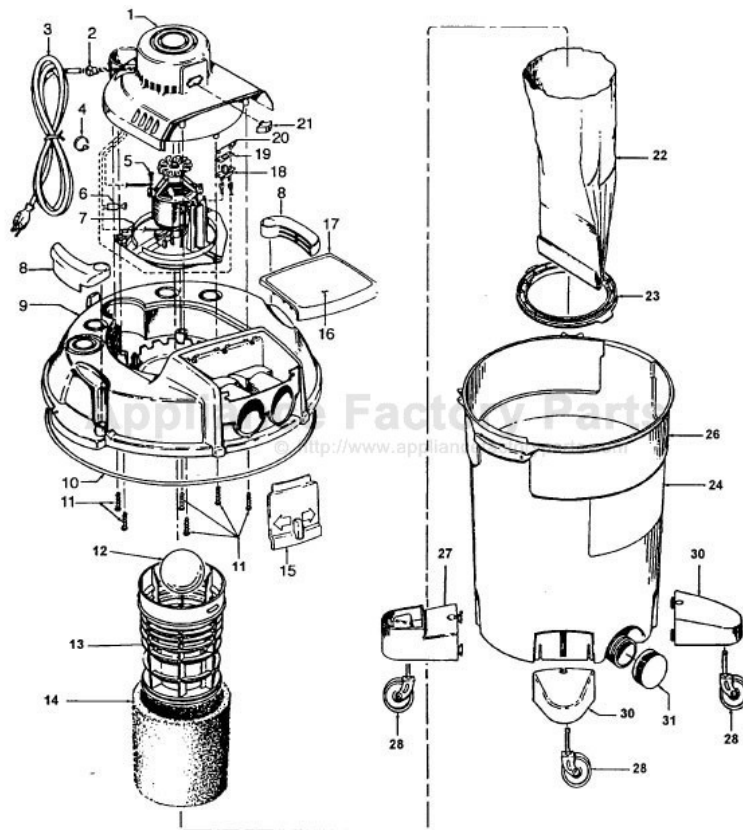

# HOOVER S6551-600 Owner's Manual

[Shop genuine replacement parts for HOOVER  
S6551-600](#)

[Find Your HOOVER Vacuum Cleaner Parts - Select From 1456 Models](#)

----- Manual continues below -----

Ref. No.	Part No	Description
1	37232017	Motor Cover
2	27482145	Strain Relief Bushing
3	46543006	Attachment Cord - 6 Ft.
4	27479307	Lead Wire Tie
5	21447240	Screw - Self Tapping
6	12227	Insulated Terminal
7	43573016	Motor Assem. Comp. - S6550
	43573018	Motor Assem. Comp. - 4.0 PHP - S6550-600, S6551-600
8	36153051	Tank Latch (2)
9	42232033	Lid (Incl. It. 8, 15, 16, 17)
10	34123046	Seal - Flat
11	21447072	Screw - Self Tapping (6)
12	25661015	Ball Float (2)
13	36426026	Filter Support
14	40203001	Foam Filter Sleeve
15	37238007	Valve Door
16	52135078	Valve Cover Label
17	N/A	Valve Cover
18	28177028	Switch
19	34127004	Switch Insulator
20	21364107	Speed Nut (2)
21	38421004	Switch Button
22	4010074X	Filter Bag
23	36426023	Bag Retainer
24	N/A	Tank Label
26	38777044	Cleaner Tank - 12.5 Gal. - S6550
	38777052	Cleaner Tank - 12.5 Gal. - S6550-600
	38777057	Cleaner Tank - 12.5 Gal. - S6551-600
27	36432046	Caster Support - Deluxe (2)
28	23737112	Caster Wheel (4)
30	36432042	Caster Support - Standard (2)
31	37911008	Drain Cap & Seal

**PACKAGING MATERIAL**

56514018	Owners Manual
58168043	Carton - S6550
58168047	Carton - S6550-600
58168051	Carton - S6551-600
58286012	Ext. Tube Support

**Cleaning Tools - 1-1/4" - S6560, S6550-600**

38615008	Nozzle - 10"
38634078	Ext. Tube (2)
39512006	Squeegee (For 10" Nozzle)
43434034	Hose Assem. Comp.

Ref. No.	Part No	Description
1	38634078	Extension Tube (2)
2	38617024	Crevice Tool - AG
	38617008	Crevice Tool - AG - 2-1/2"
3	38614029	Furniture Nozzle - AG
4	43414145	Dusting Brush
5	38615008	Nozzle - 10"
	38615009	Nozzle - 14"
6	39512006	Squeegee (For 10" Nozzle)
7	39454059	Hand Grip
8	N/A	Hose

Note: Accessories are all 1-1/4" Dia. unless otherwise specified.