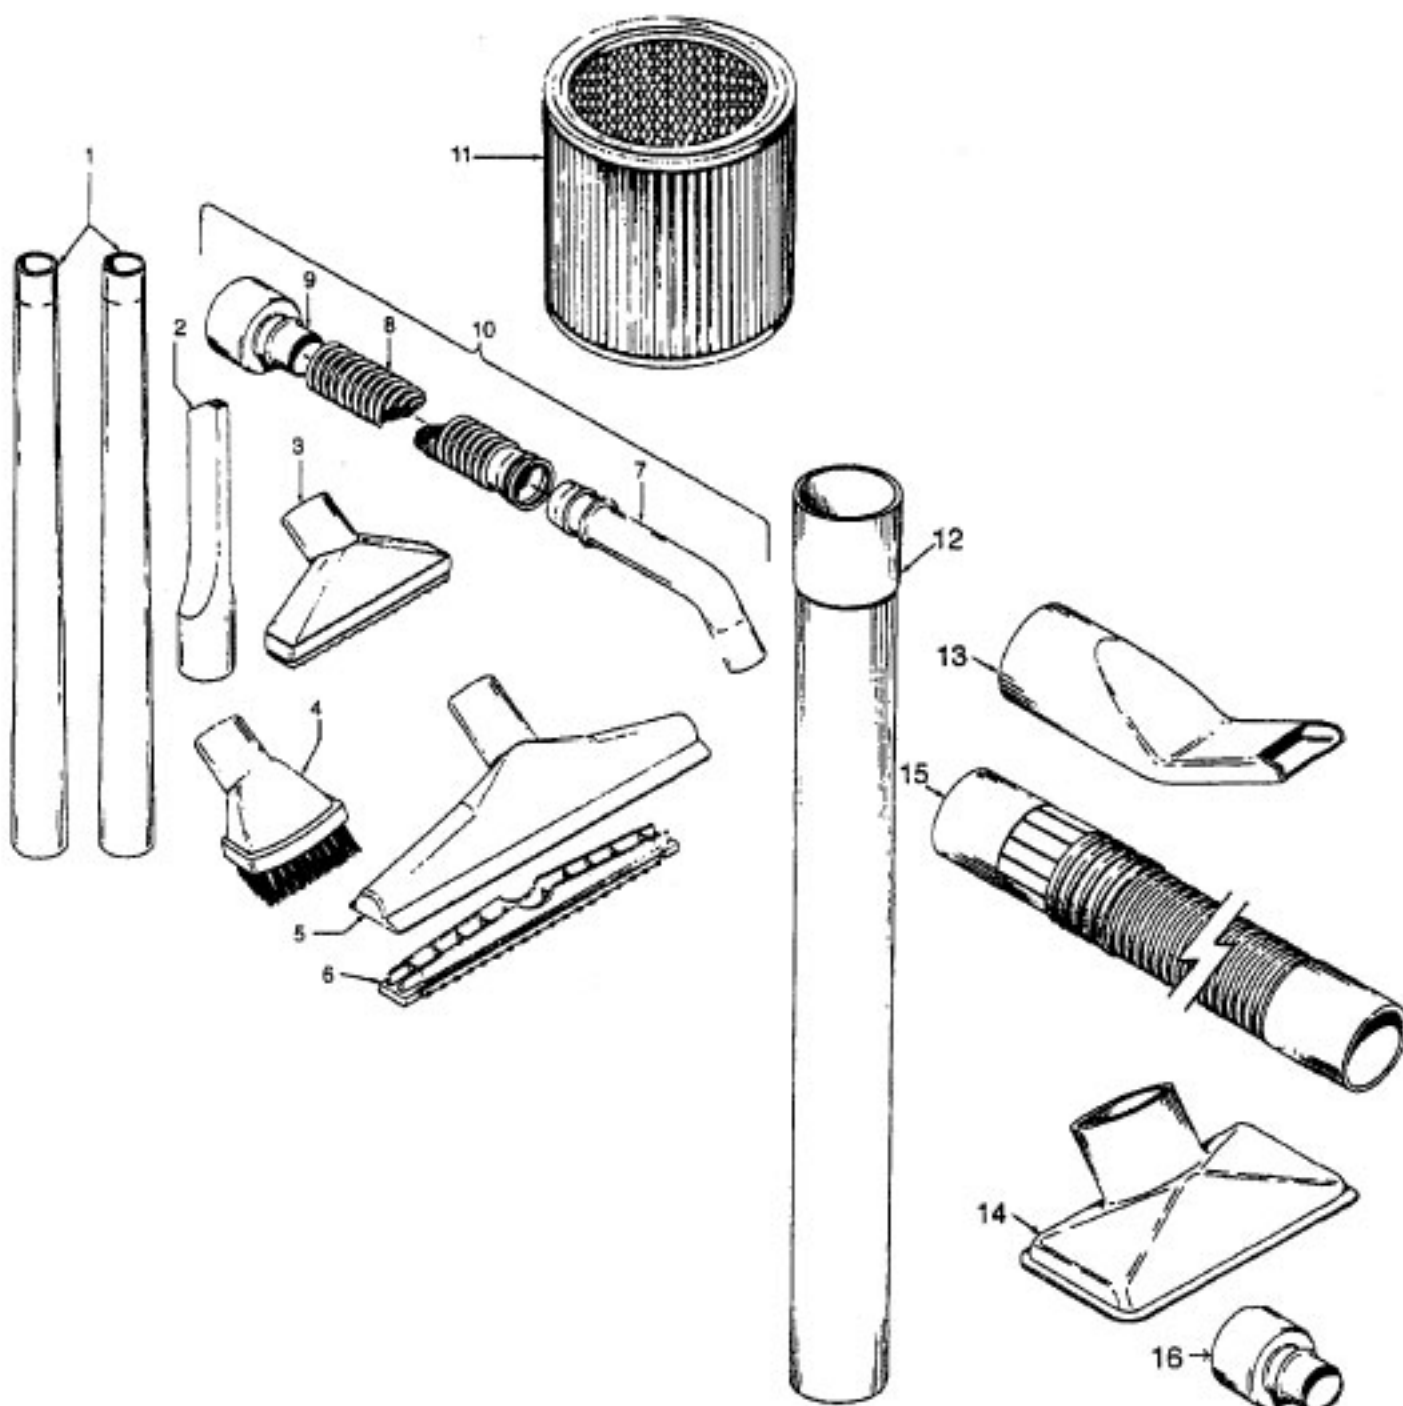

ITEMS NOT ILLUSTRATED

21447218	Screw-Self Tapping (Valve Cover)
27618508	Wire Connector

Ref. No.	Part No	Description
1	38634078	Extension Tube (2)
2	38617024	Crevice Tool - AG
	38617008	Crevice Tool - AG - 2-1/2"
3	38614029	Furniture Nozzle - AG
4	43414145	Dusting Brush
5	38615008	Nozzle - 10"
	38615009	Nozzle - 14"
6	39512006	Squeegee (For 10" Nozzle)
7	39454059	Hand Grip
8	N/A	Hose