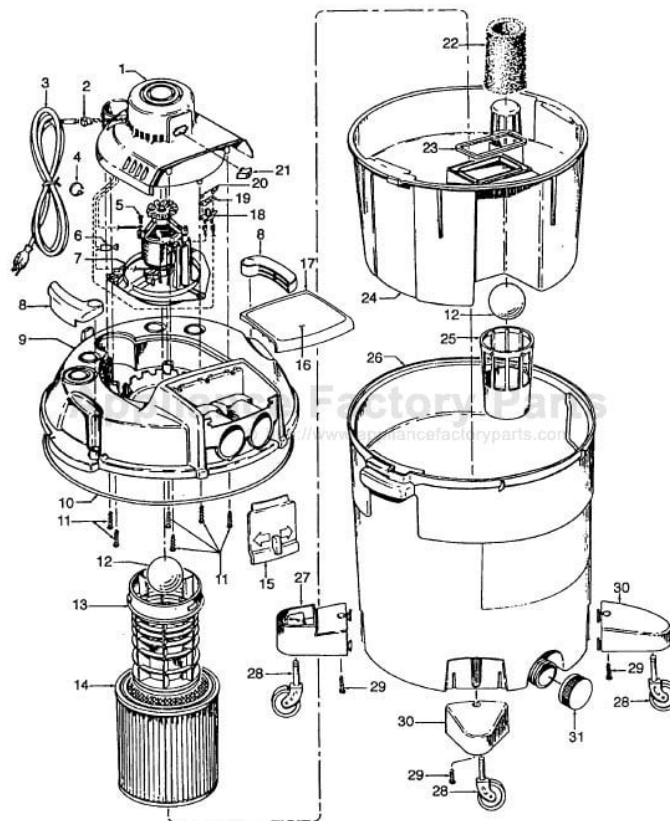

[Find Your HOOVER Vacuum Cleaner Parts - Select From 1456 Models](#)

----- Manual continues below part list -----