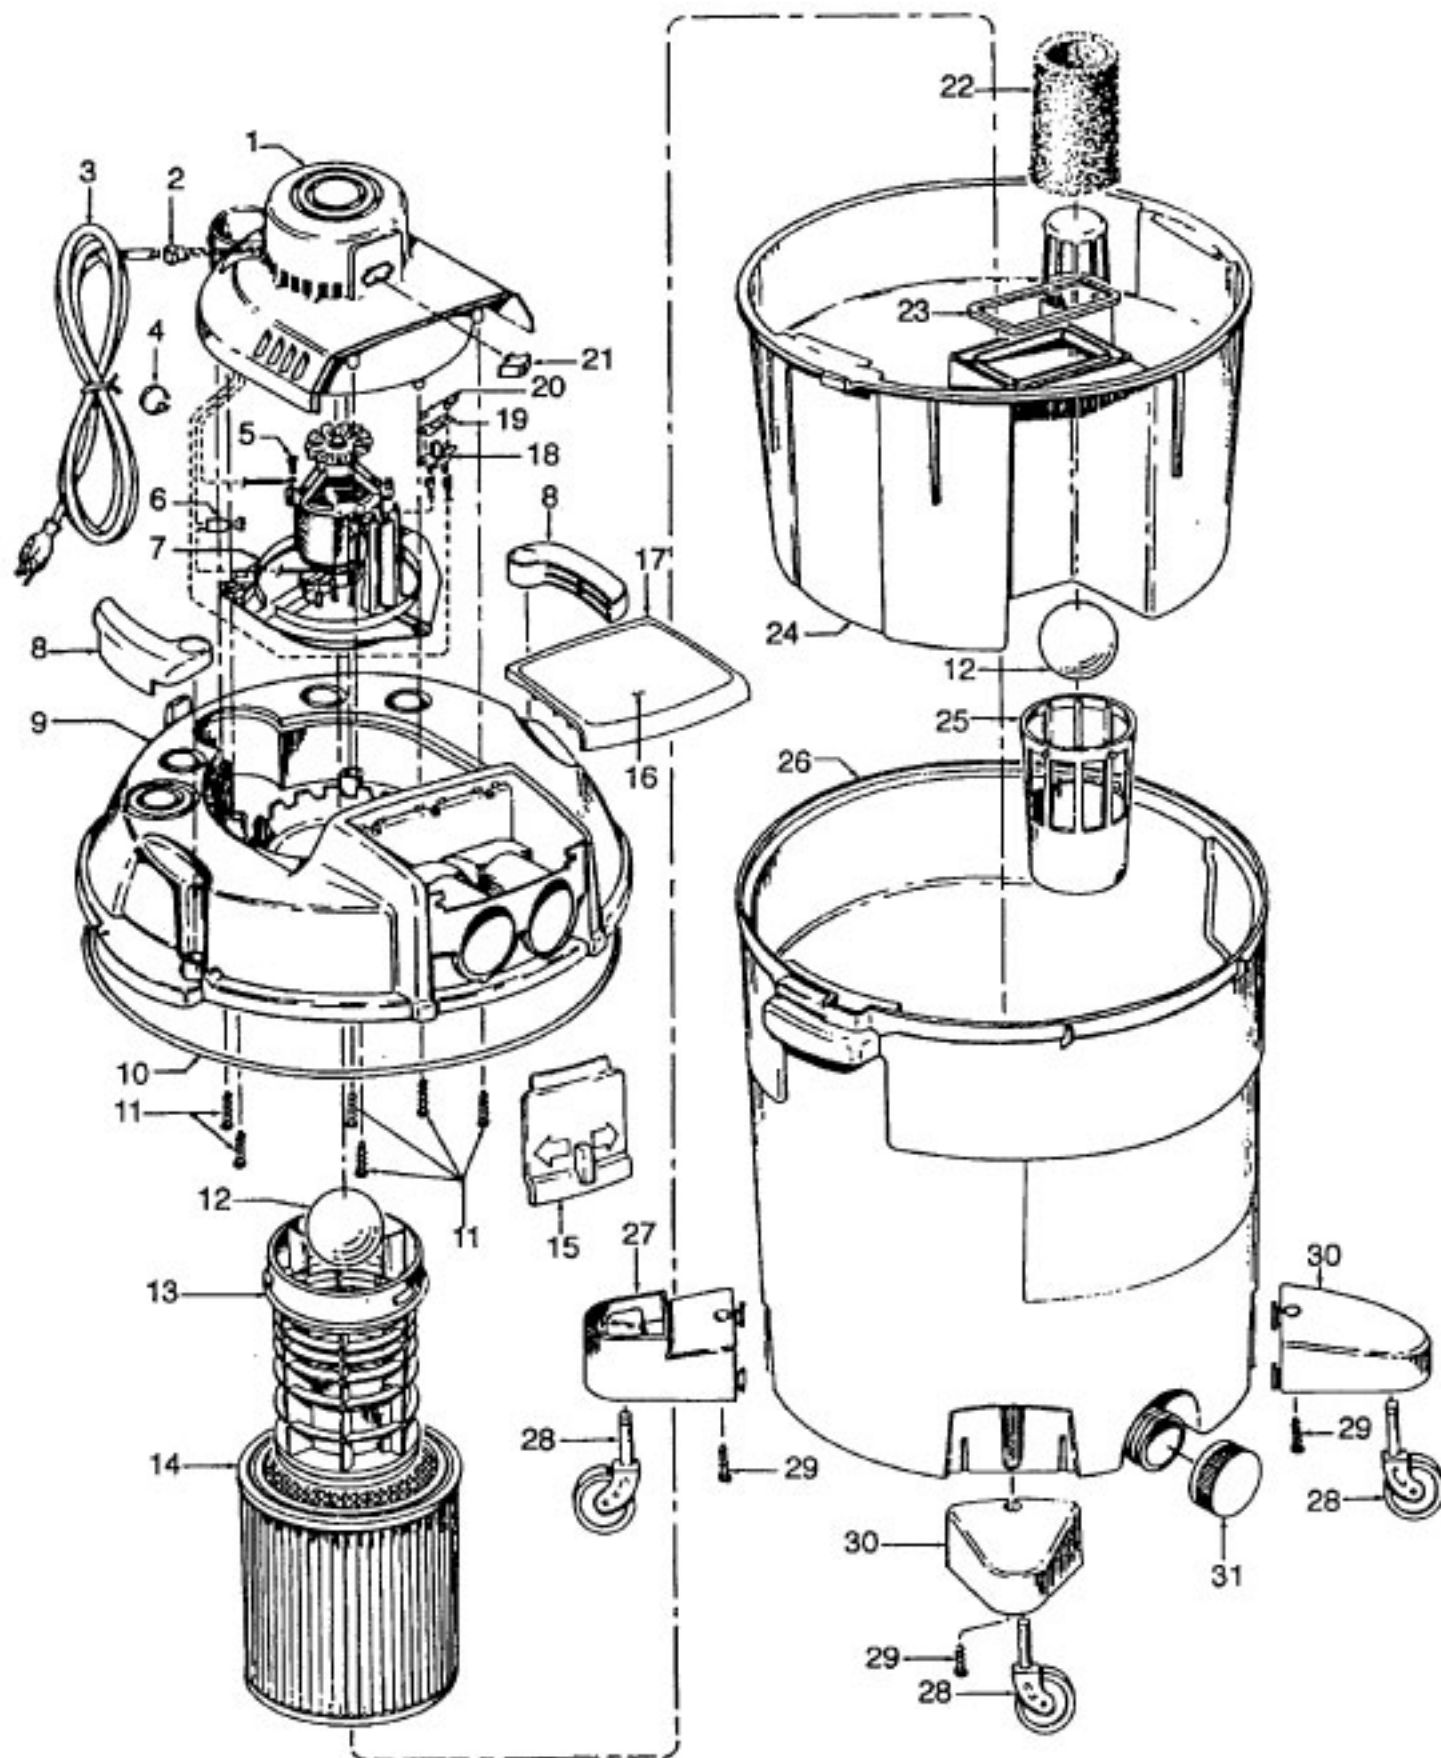

Wet/Dry Vacuum

Models S6631, S6633, S6635, S6641,
S6640, S6640-600, S6650, S6650-600

Wet/Dry Vacuum

Models S6631, S6633, S6635, S6641, S6640, S6640-600, S6650, S6650-600

Ref. No.	Part No	Description
1	37232015 37232017	Motor Cover Motor Cover - S6633, S6640, S6640-600, S6650, S6650-600
2	27482145	Strain Relief Bushing
3	46543006 46543017	Attachment Cord - 6 Ft. Attachment Cord - 6 Ft. - S6650, S6650-600
4	27479307	Lead Wire Tie
5	21447240	Screw - Self Tapping
6	12227	Insulated Terminal
7	43573015 43573017 43573022	Motor Assem. Comp. - 5.0 PHP - S6631, S6633, S6635, S6640, S6641, S6650-600 Motor Assem. Comp. - S6650 Motor Assem. Comp. - 4.5 PHP - S6640-600
8	36153051 36153057	Tank Latch (2) Tank Latch (2) - S6633, S6640, S6640-600, S6650, S6650-600
9	42232020 42232025 42232032	Lid (Incl. It. 8, 15, 16, 17) Lid (Incl. It. 8, 15, 16, 17) - S6633 Lid (Incl. It. 8, 15, 16, 17) - S6640, S6640-600, S6650, S6650-600
10	38781035 34123046	Seal (O-Ring) (S6631, S6635 Early) Seal - Flat (S6631, S6635 Late) S6641, S6633, S6640, S6640-600, S6650, S6650-600
11	21447072	Screw - Self Tapping (6)
12	25661015	Ball Float (2)
13	36426026	Filter Support
14	43611009	Cartridge Filter
15	37238005 37238006	Valve Door Valve Door- S6633, S6640, S6640-600, S6650, S6650-600
16	51689036 51669072 52135079	Valve Cover Label Valve Cover Label - S6633 Valve Cover Label - S6640, S6640-600, S6650, S6650-600
17	N/A	Valve Cover
18	28177028	Switch
19	34127004	Switch Insulator
20	21364107	Speed Nut (2)
21	38421004 38421006	Switch Button Switch Button - S6633, S6640, S6640-600, S6650, S6650-600
22	43611040	Inner Tank Filter
23	38783002	Inner Tank Gasket
24	43641022	Inner Tank (Incl. Items 22,23)
25	38719026	Float Retainer
26	38777014 38777022 38777013 38777010 38777045 38777046 38777053 38777054	Cleaner Tank - 12.5 Gal. - S6631 Cleaner Tank - 12.5 Gal. - S6633 Cleaner Tank - 16 Gal. - S6635 Cleaner Tank - 16 Gal. - S6641 Cleaner Tank - 12.5 Gal. - S6640 Cleaner Tank - 16 Gal. - S6650 Cleaner Tank - 12.5 Gal. - S6640-600 Cleaner Tank - 16 Gal. - S6650-600
27	36432046	Caster Support - Deluxe (2)
28	23737112	Caster Wheel (4)
29	21447215	Screw - Self Tapping (4)
30	36432042	Caster Support - Standard (2)
31	37911008 37911010	Drain Cap & Seal Drain Cap & Seal - S6633, S6640, S6640-600, S6650, S6650-600