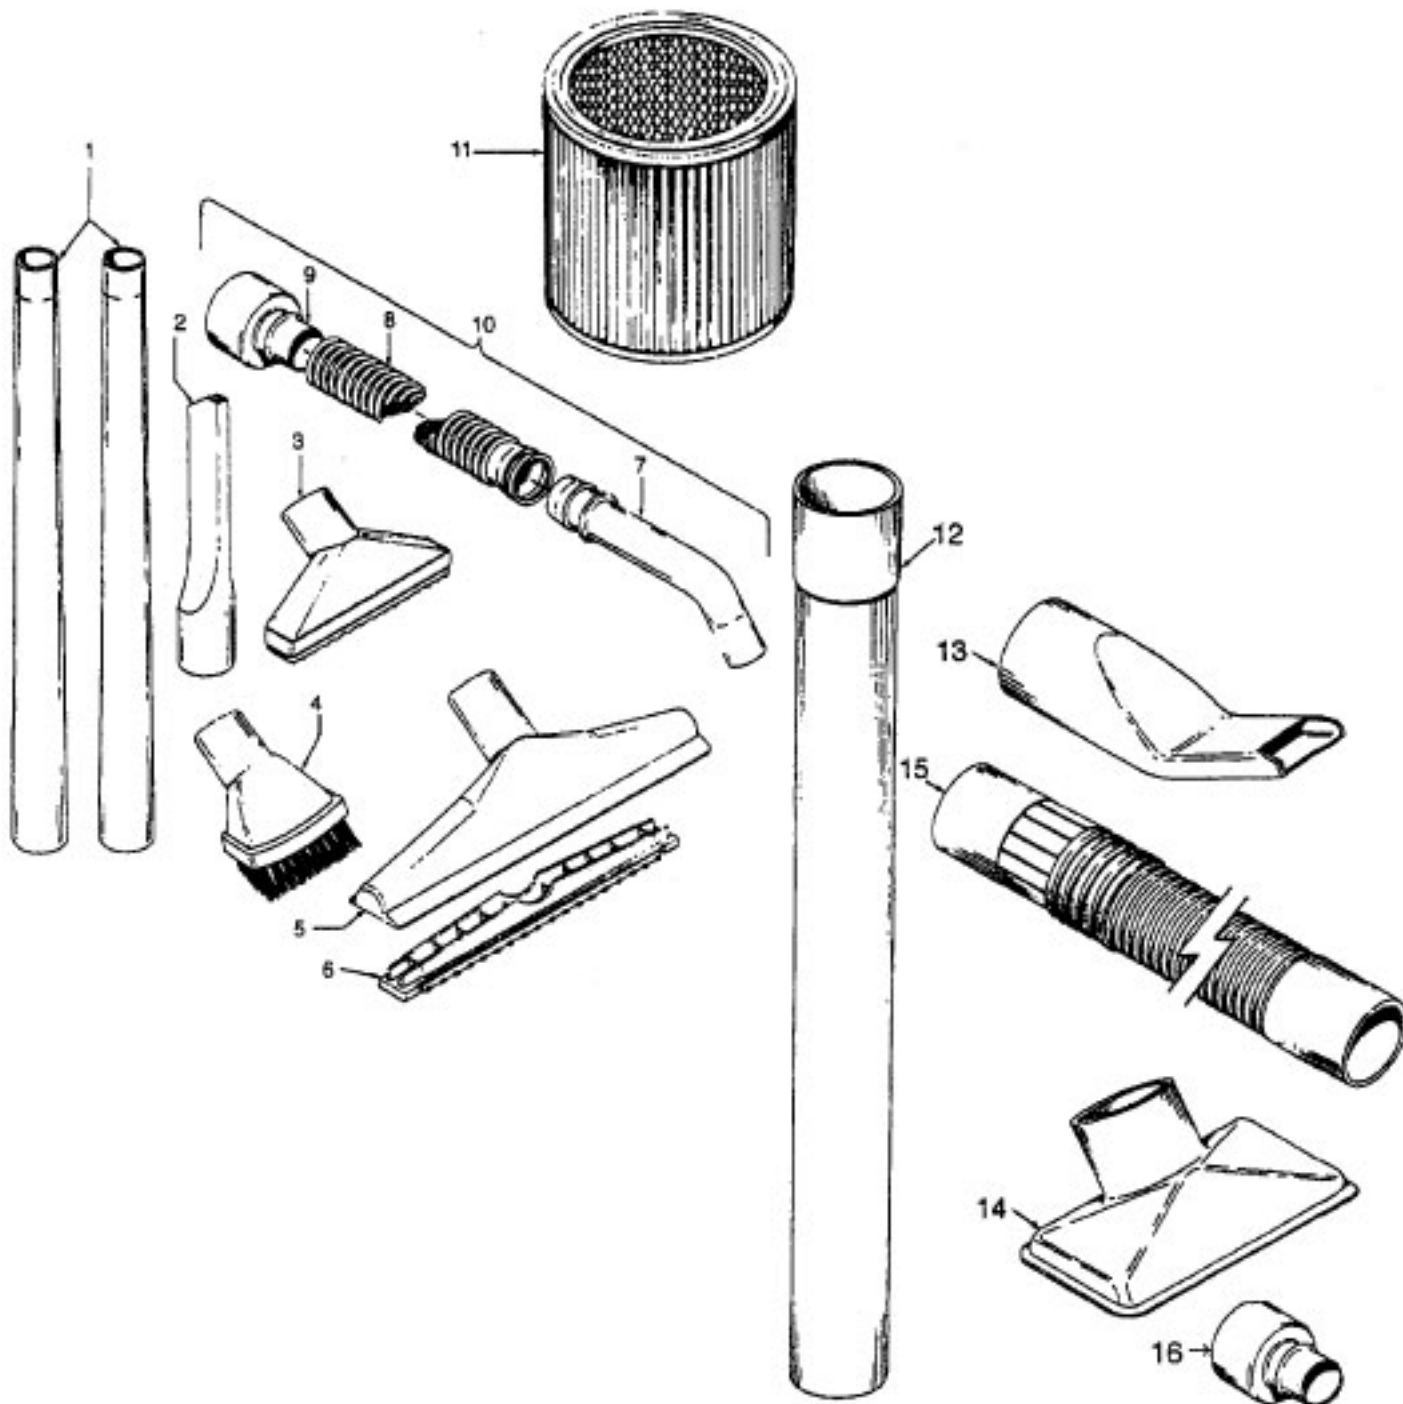

ITEMS NOT ILLUSTRATED

21447218	Screw-Self Tapping (Valve Cover)
27618508	Wire Connector

Ref. No.	Part No	Description
1	38634078	Extension Tube (2)
2	38617024	Crevice Tool - AG
	38617008	Crevice Tool - AG - 2-1/2"
3	38614029	Furniture Nozzle - AG
4	43414145	Dusting Brush
5	38615008	Nozzle - 10"
	38615009	Nozzle - 14"
6	39512006	Squeegee (For 10" Nozzle)
7	39454059	Hand Grip
8	N/A	Hose