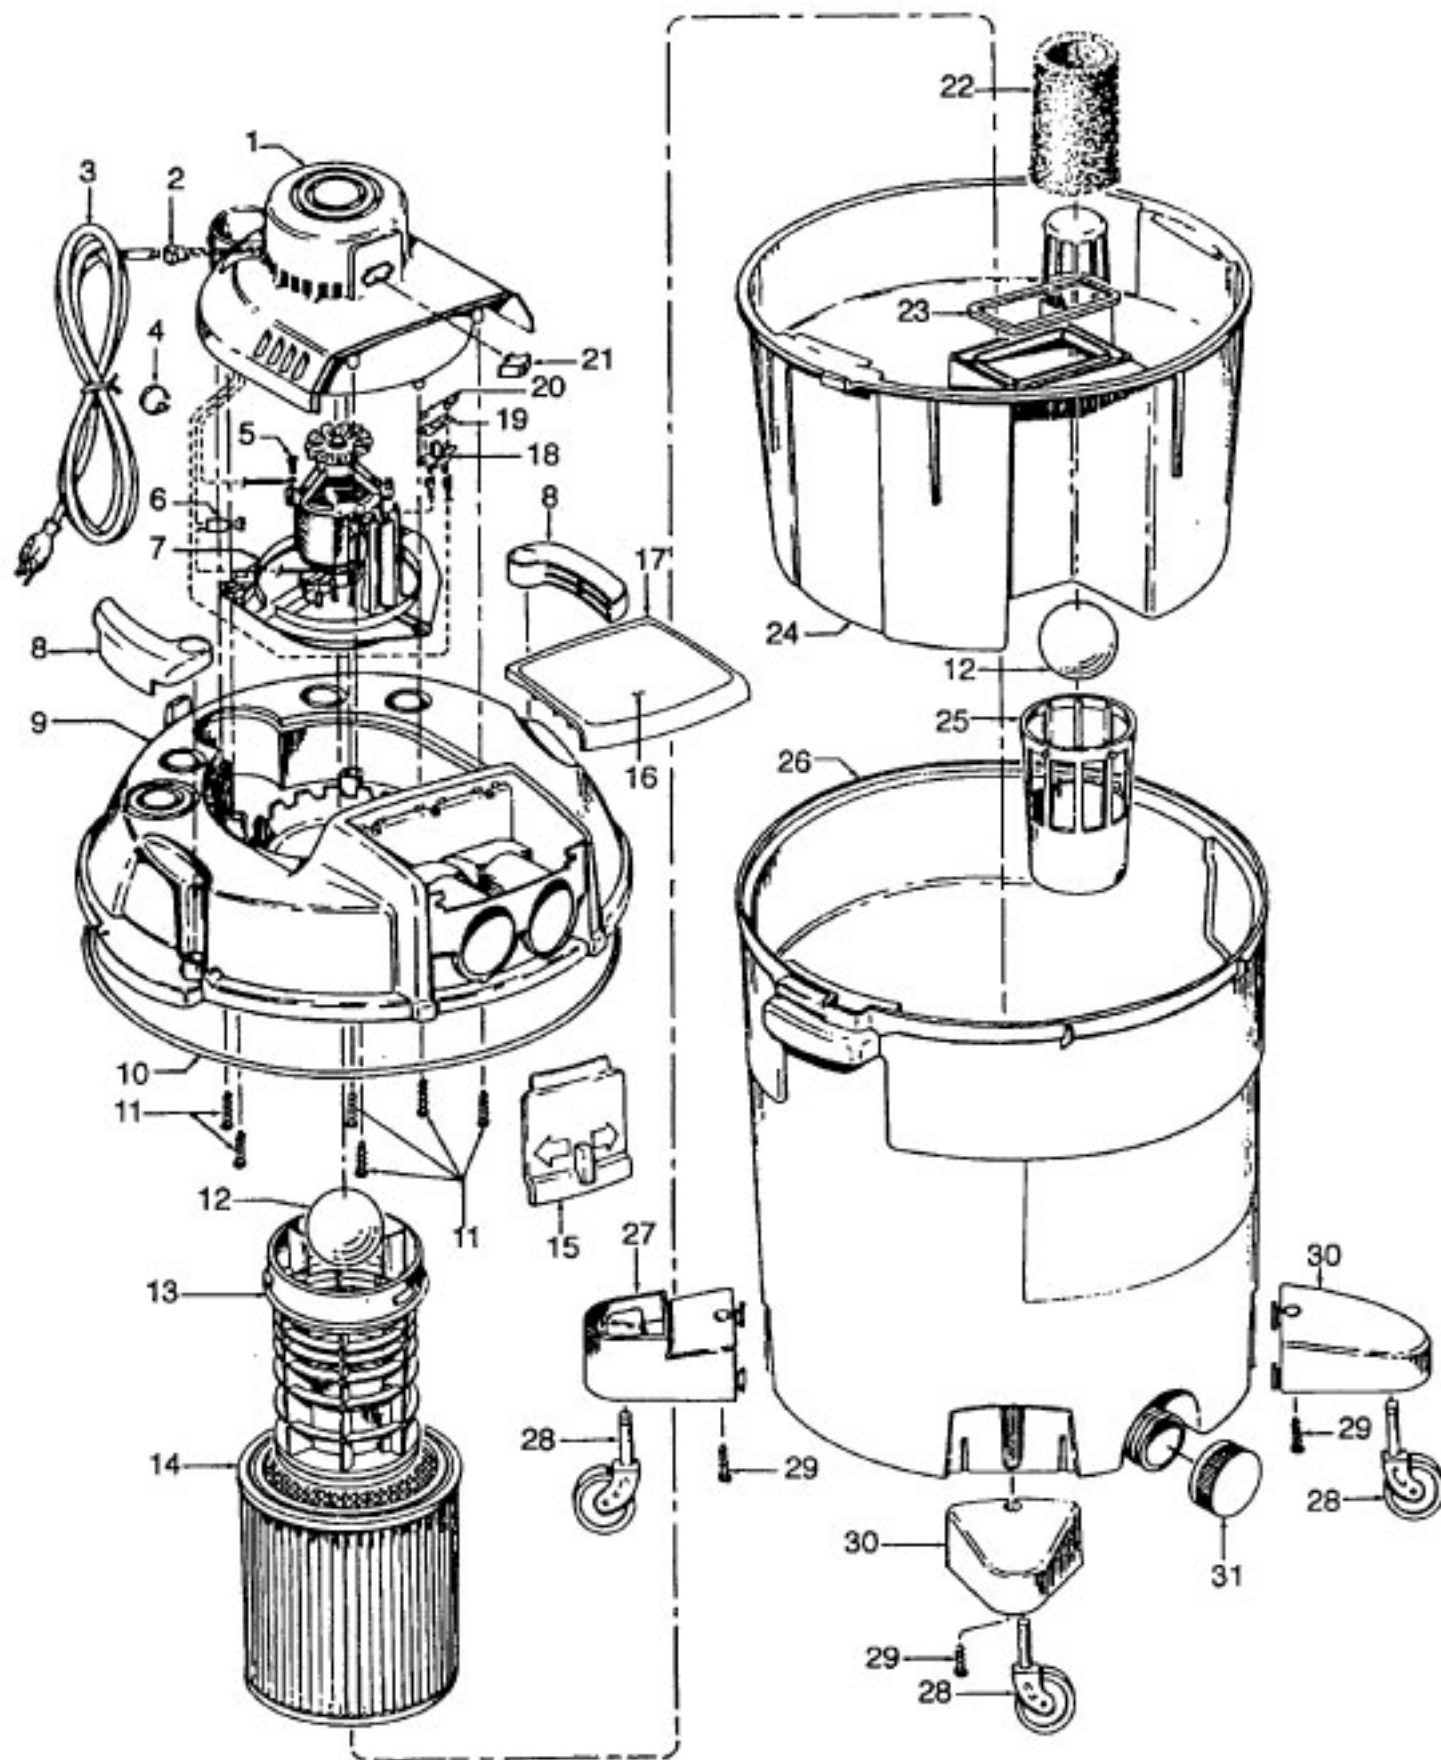

Wet/Dry Vacuum

Models S6631, S6633, S6635, S6641, S6640, S6640-600, S6650, S6650-600

Ref. No.	Part No	Description
1	37232015 37232017	Motor Cover Motor Cover - S6633, S6640, S6640-600, S6650, S6650-600
2	27482145	Strain Relief Bushing
3	46543006 46543017	Attachment Cord - 6 Ft. Attachment Cord - 6 Ft. - S6650, S6650-600
4	27479307	Lead Wire Tie
5	21447240	Screw - Self Tapping
6	12227	Insulated Terminal
7	43573015 43573017 43573022	Motor Assem. Comp. - 5.0 PHP - S6631, S6633, S6635, S6640, S6641, S6650-600 Motor Assem. Comp. - S6650 Motor Assem. Comp. - 4.5 PHP - S6640-600
8	36153051 36153057	Tank Latch (2) Tank Latch (2) - S6633, S6640, S6640-600, S6650, S6650-600
9	42232020 42232025 42232032	Lid (Incl. It. 8, 15, 16, 17) Lid (Incl. It. 8, 15, 16, 17) - S6633 Lid (Incl. It. 8, 15, 16, 17) - S6640, S6640-600, S6650, S6650-600
10	38781035 34123046	Seal (O-Ring) (S6631, S6635 Early) Seal - Flat (S6631, S6635 Late) S6641, S6633, S6640, S6640-600, S6650, S6650-600
11	21447072	Screw - Self Tapping (6)
12	25661015	Ball Float (2)
13	36426026	Filter Support
14	43611009	Cartridge Filter
15	37238005 37238006	Valve Door Valve Door- S6633, S6640, S6640-600, S6650, S6650-600
16	51689036 51669072 52135079	Valve Cover Label Valve Cover Label - S6633 Valve Cover Label - S6640, S6640-600, S6650, S6650-600
17	N/A	Valve Cover
18	28177028	Switch
19	34127004	Switch Insulator
20	21364107	Speed Nut (2)
21	38421004 38421006	Switch Button Switch Button - S6633, S6640, S6640-600, S6650, S6650-600
22	43611040	Inner Tank Filter
23	38783002	Inner Tank Gasket
24	43641022	Inner Tank (Incl. Items 22,23)
25	38719026	Float Retainer
26	38777014 38777022 38777013 38777010 38777045 38777046 38777053 38777054	Cleaner Tank - 12.5 Gal. - S6631 Cleaner Tank - 12.5 Gal. - S6633 Cleaner Tank - 16 Gal. - S6635 Cleaner Tank - 16 Gal. - S6641 Cleaner Tank - 12.5 Gal. - S6640 Cleaner Tank - 16 Gal. - S6650 Cleaner Tank - 12.5 Gal. - S6640-600 Cleaner Tank - 16 Gal. - S6650-600
27	36432046	Caster Support - Deluxe (2)
28	23737112	Caster Wheel (4)
29	21447215	Screw - Self Tapping (4)
30	36432042	Caster Support - Standard (2)
31	37911008 37911010	Drain Cap & Seal Drain Cap & Seal - S6633, S6640, S6640-600, S6650, S6650-600