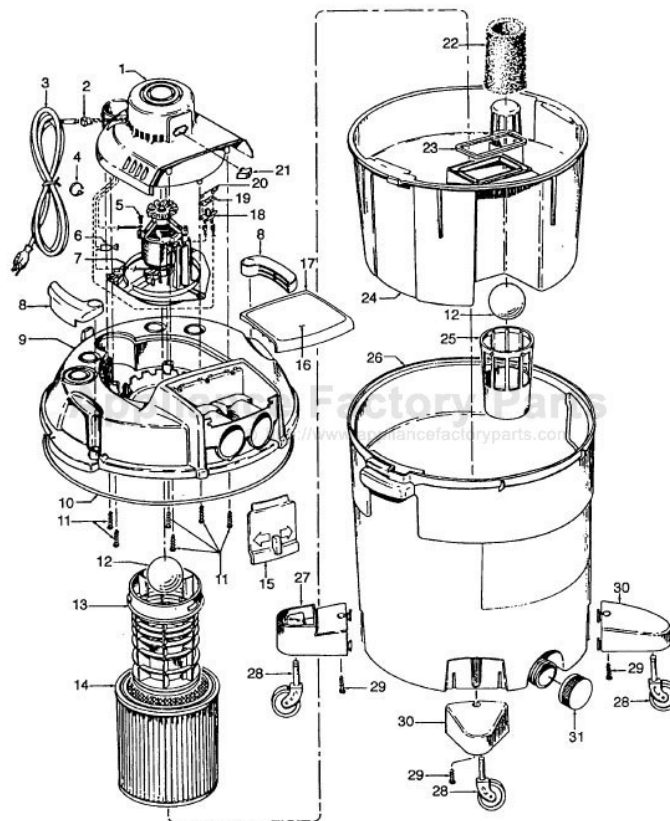

[Find Your HOOVER Vacuum Cleaner Parts - Select From 1456 Models](#)

----- Manual continues below part list -----