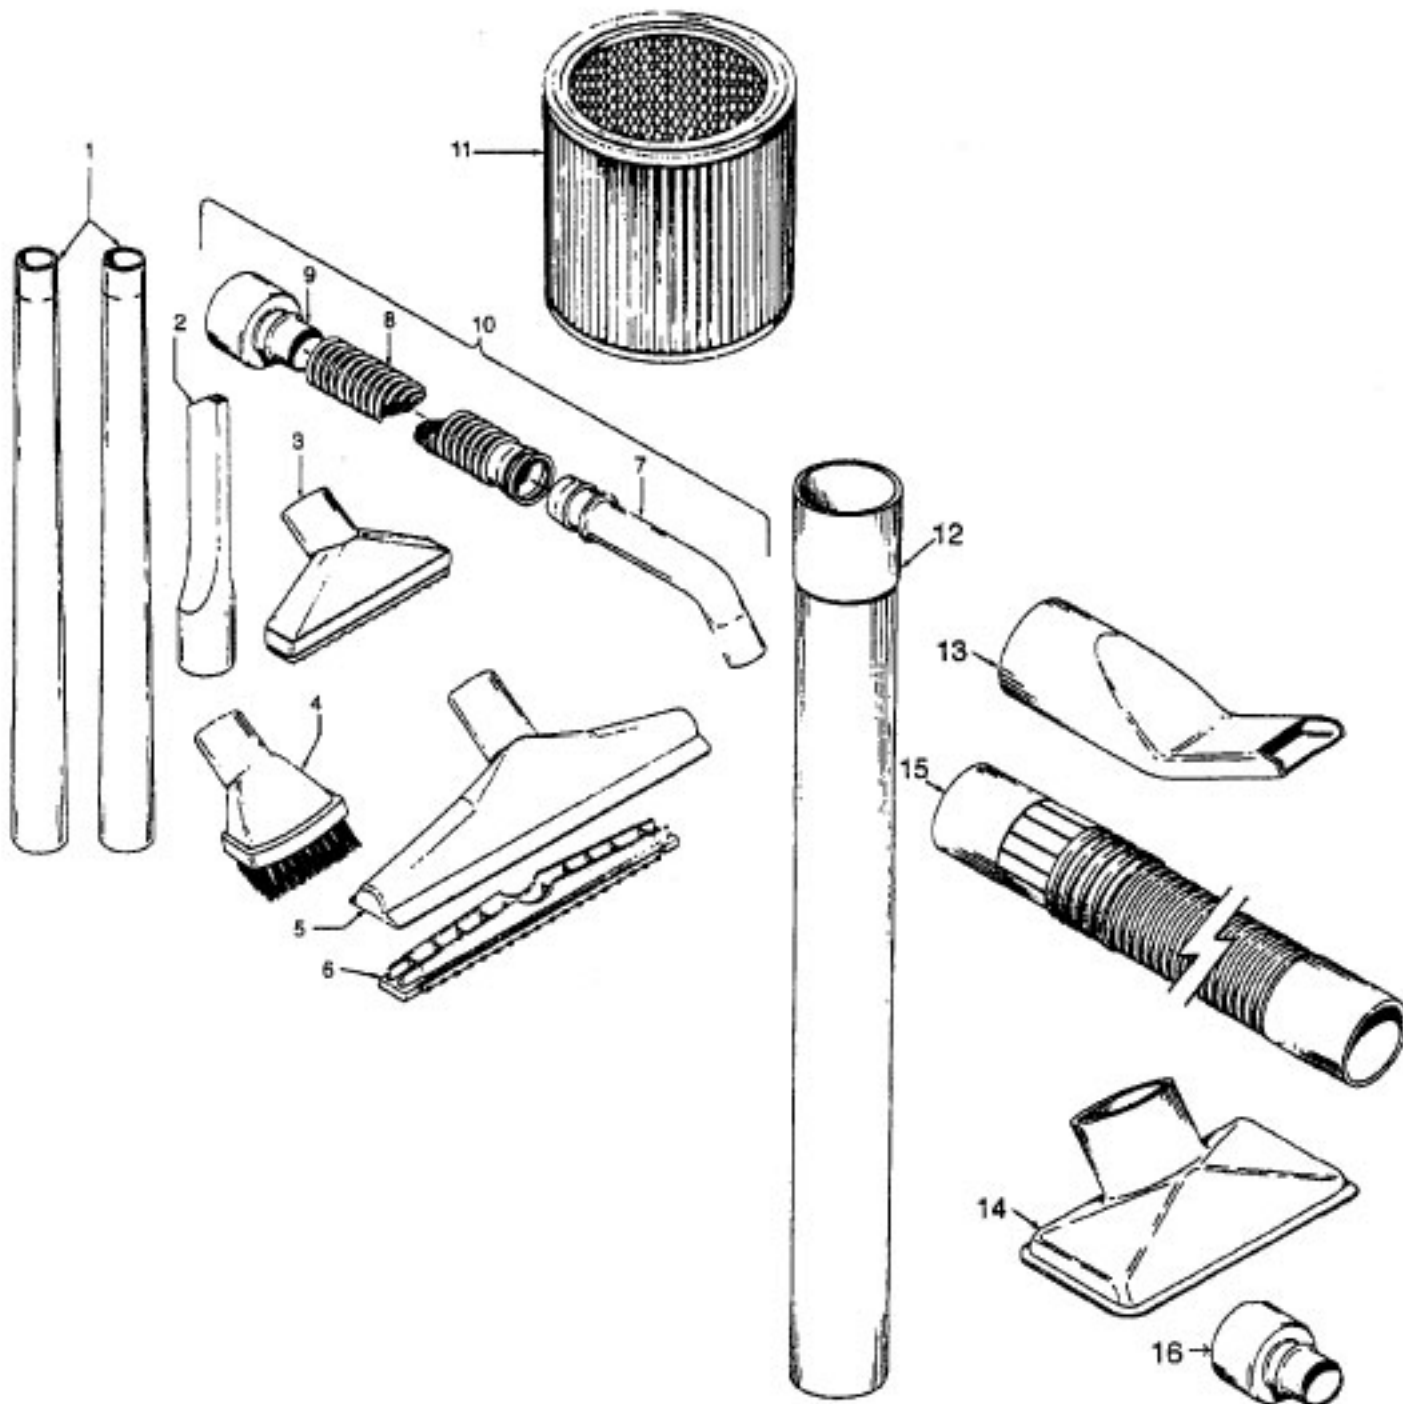

### ITEMS NOT ILLUSTRATED

21447218	Screw-Self Tapping (Valve Cover)
27618508	Wire Connector

Ref. No.	Part No	Description
1	38634078	Extension Tube (2)
2	38617024	Crevice Tool - AG
	38617008	Crevice Tool - AG - 2-1/2"
3	38614029	Furniture Nozzle - AG
4	43414145	Dusting Brush
5	38615008	Nozzle - 10"
	38615009	Nozzle - 14"
6	39512006	Squeegee (For 10" Nozzle )
7	39454059	Hand Grip
8	N/A	Hose