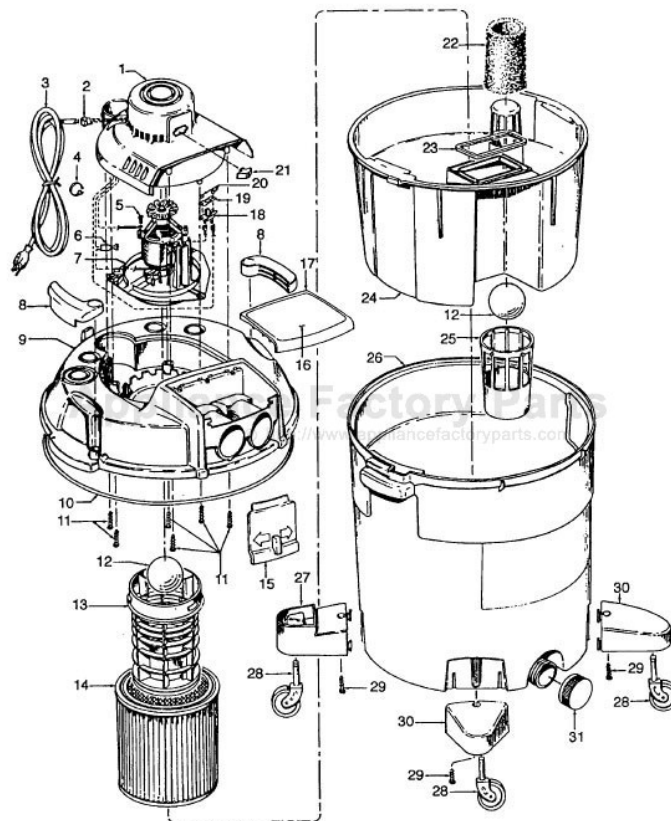

[Find Your HOOVER Vacuum Cleaner Parts - Select From 1456 Models](#)

----- Manual continues below part list -----