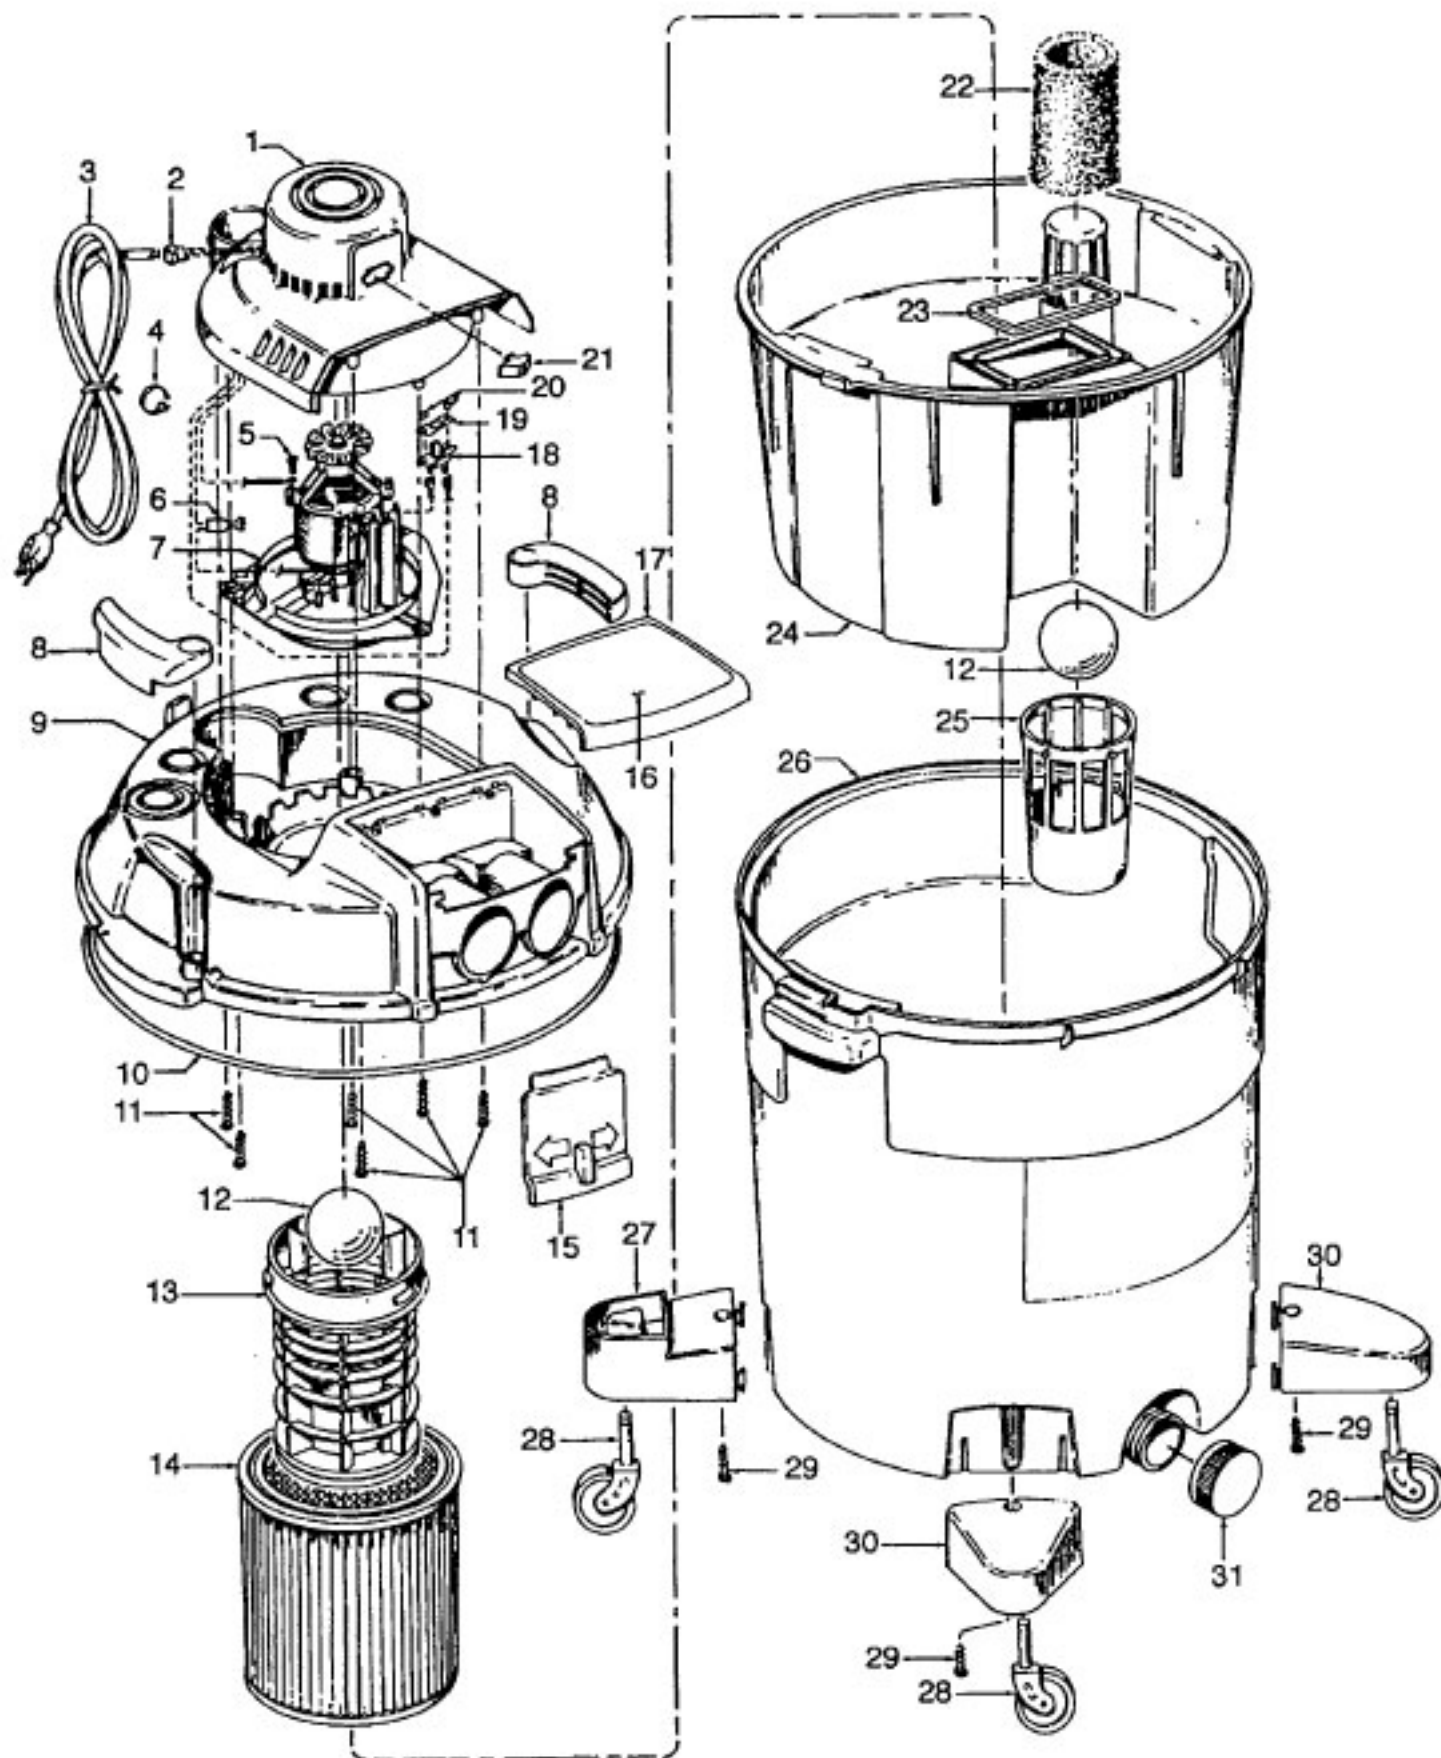

Wet/Dry Vacuum

Models S6631, S6633, S6635, S6641, S6640, S6640-600, S6650, S6650-600

Ref. No.	Part No	Description
1	37232015 37232017	Motor Cover Motor Cover - S6633, S6640, S6640-600, S6650, S6650-600
2	27482145	Strain Relief Bushing
3	46543006 46543017	Attachment Cord - 6 Ft. Attachment Cord - 6 Ft. - S6650, S6650-600
4	27479307	Lead Wire Tie
5	21447240	Screw - Self Tapping
6	12227	Insulated Terminal
7	43573015 43573017 43573022	Motor Assem. Comp. - 5.0 PHP - S6631, S6633, S6635, S6640, S6641, S6650-600 Motor Assem. Comp. - S6650 Motor Assem. Comp. - 4.5 PHP - S6640-600
8	36153051 36153057	Tank Latch (2) Tank Latch (2) - S6633, S6640, S6640-600, S6650, S6650-600
9	42232020 42232025 42232032	Lid (Incl. It. 8, 15, 16, 17) Lid (Incl. It. 8, 15, 16, 17) - S6633 Lid (Incl. It. 8, 15, 16, 17) - S6640, S6640-600, S6650, S6650-600
10	38781035 34123046	Seal (O-Ring) (S6631, S6635 Early) Seal - Flat (S6631, S6635 Late) S6641, S6633, S6640, S6640-600, S6650, S6650-600
11	21447072	Screw - Self Tapping (6)
12	25661015	Ball Float (2)
13	36426026	Filter Support
14	43611009	Cartridge Filter
15	37238005 37238006	Valve Door Valve Door- S6633, S6640, S6640-600, S6650, S6650-600
16	51689036 51669072 52135079	Valve Cover Label Valve Cover Label - S6633 Valve Cover Label - S6640, S6640-600, S6650, S6650-600
17	N/A	Valve Cover
18	28177028	Switch
19	34127004	Switch Insulator
20	21364107	Speed Nut (2)
21	38421004 38421006	Switch Button Switch Button - S6633, S6640, S6640-600, S6650, S6650-600
22	43611040	Inner Tank Filter
23	38783002	Inner Tank Gasket
24	43641022	Inner Tank (Incl. Items 22,23)
25	38719026	Float Retainer
26	38777014 38777022 38777013 38777010 38777045 38777046 38777053 38777054	Cleaner Tank - 12.5 Gal. - S6631 Cleaner Tank - 12.5 Gal. - S6633 Cleaner Tank - 16 Gal. - S6635 Cleaner Tank - 16 Gal. - S6641 Cleaner Tank - 12.5 Gal. - S6640 Cleaner Tank - 16 Gal. - S6650 Cleaner Tank - 12.5 Gal. - S6640-600 Cleaner Tank - 16 Gal. - S6650-600
27	36432046	Caster Support - Deluxe (2)
28	23737112	Caster Wheel (4)
29	21447215	Screw - Self Tapping (4)
30	36432042	Caster Support - Standard (2)
31	37911008 37911010	Drain Cap & Seal Drain Cap & Seal - S6633, S6640, S6640-600, S6650, S6650-600