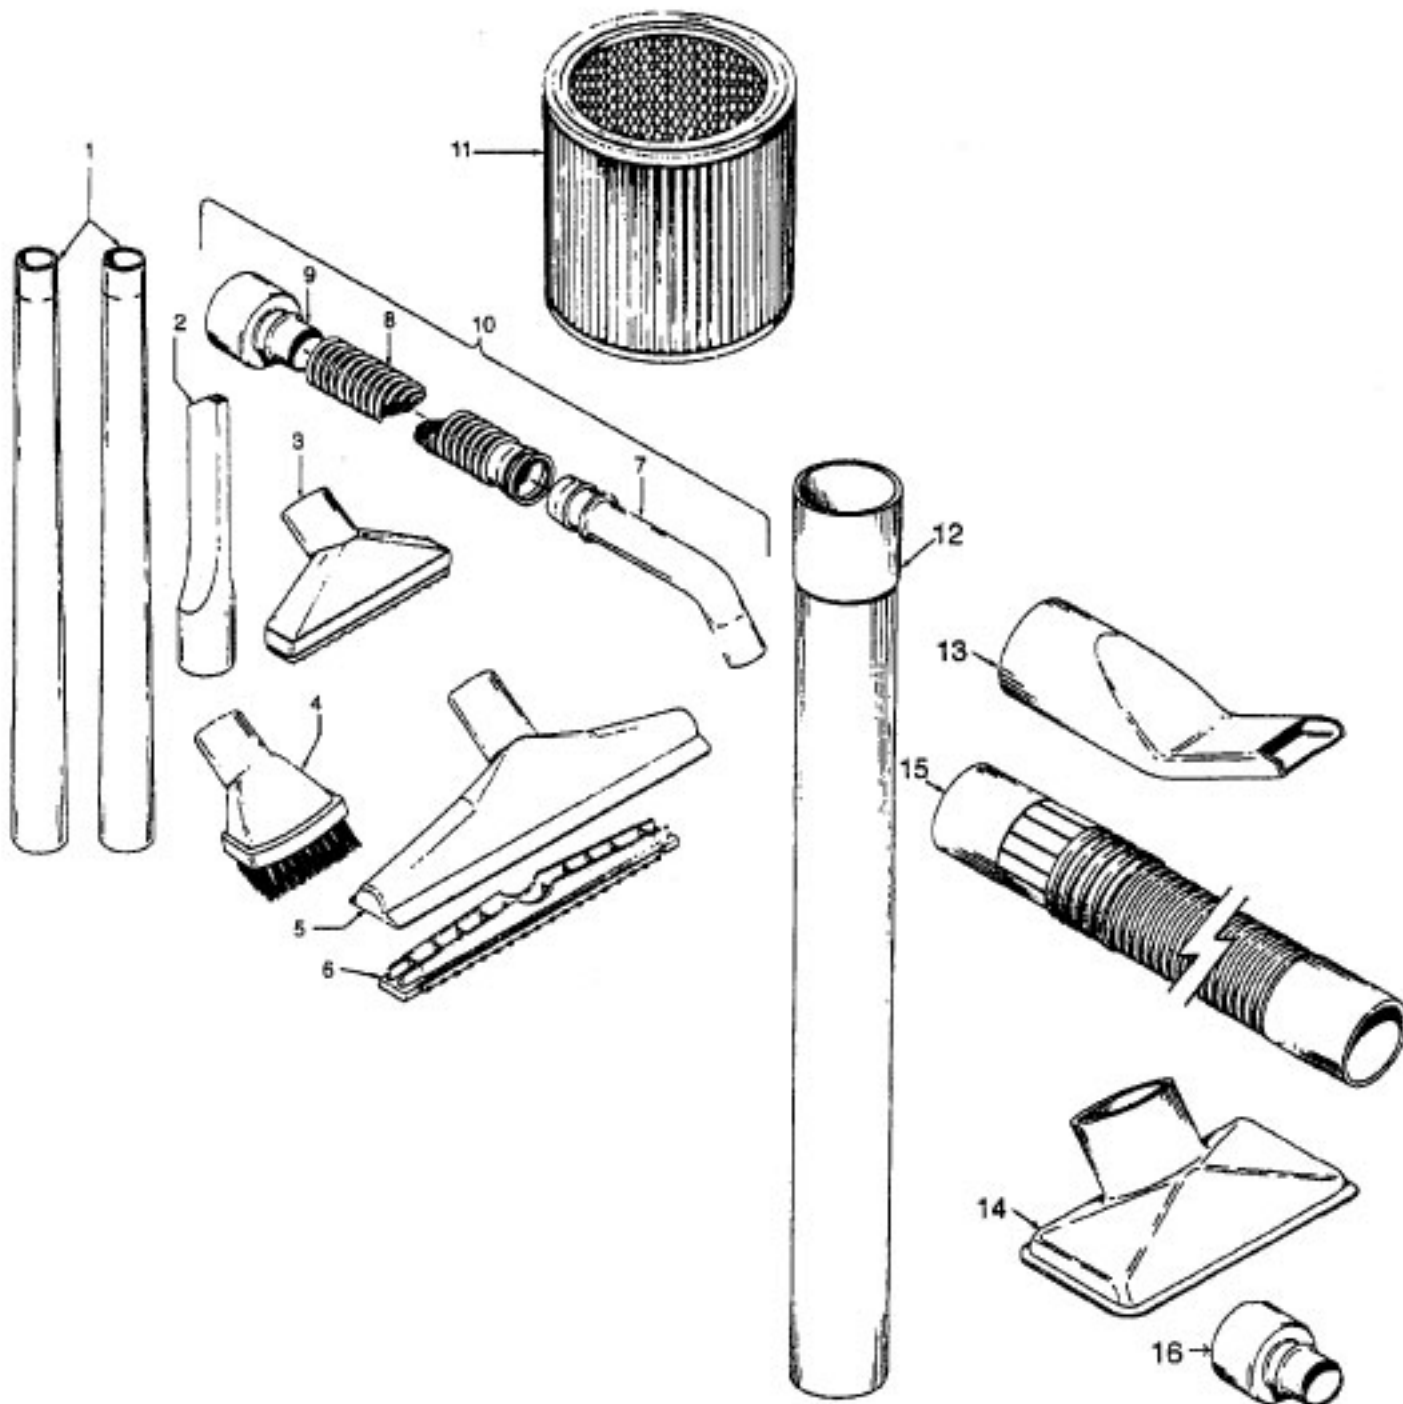

### ITEMS NOT ILLUSTRATED

27618508	Wire Connector
----------	----------------

Ref. No.	Part No	Description
1	38634078	Extension Tube (2)
2	38617024	Crevice Tool - AG
	38617008	Crevice Tool - AG - 2-1/2"
3	38614029	Furniture Nozzle - AG
4	43414145	Dusting Brush
5	38615008	Nozzle - 10"
	38615009	Nozzle - 14"
6	39512006	Squeegee (For 10" Nozzle)
7	39454059	Hand Grip
8	N/A	Hose