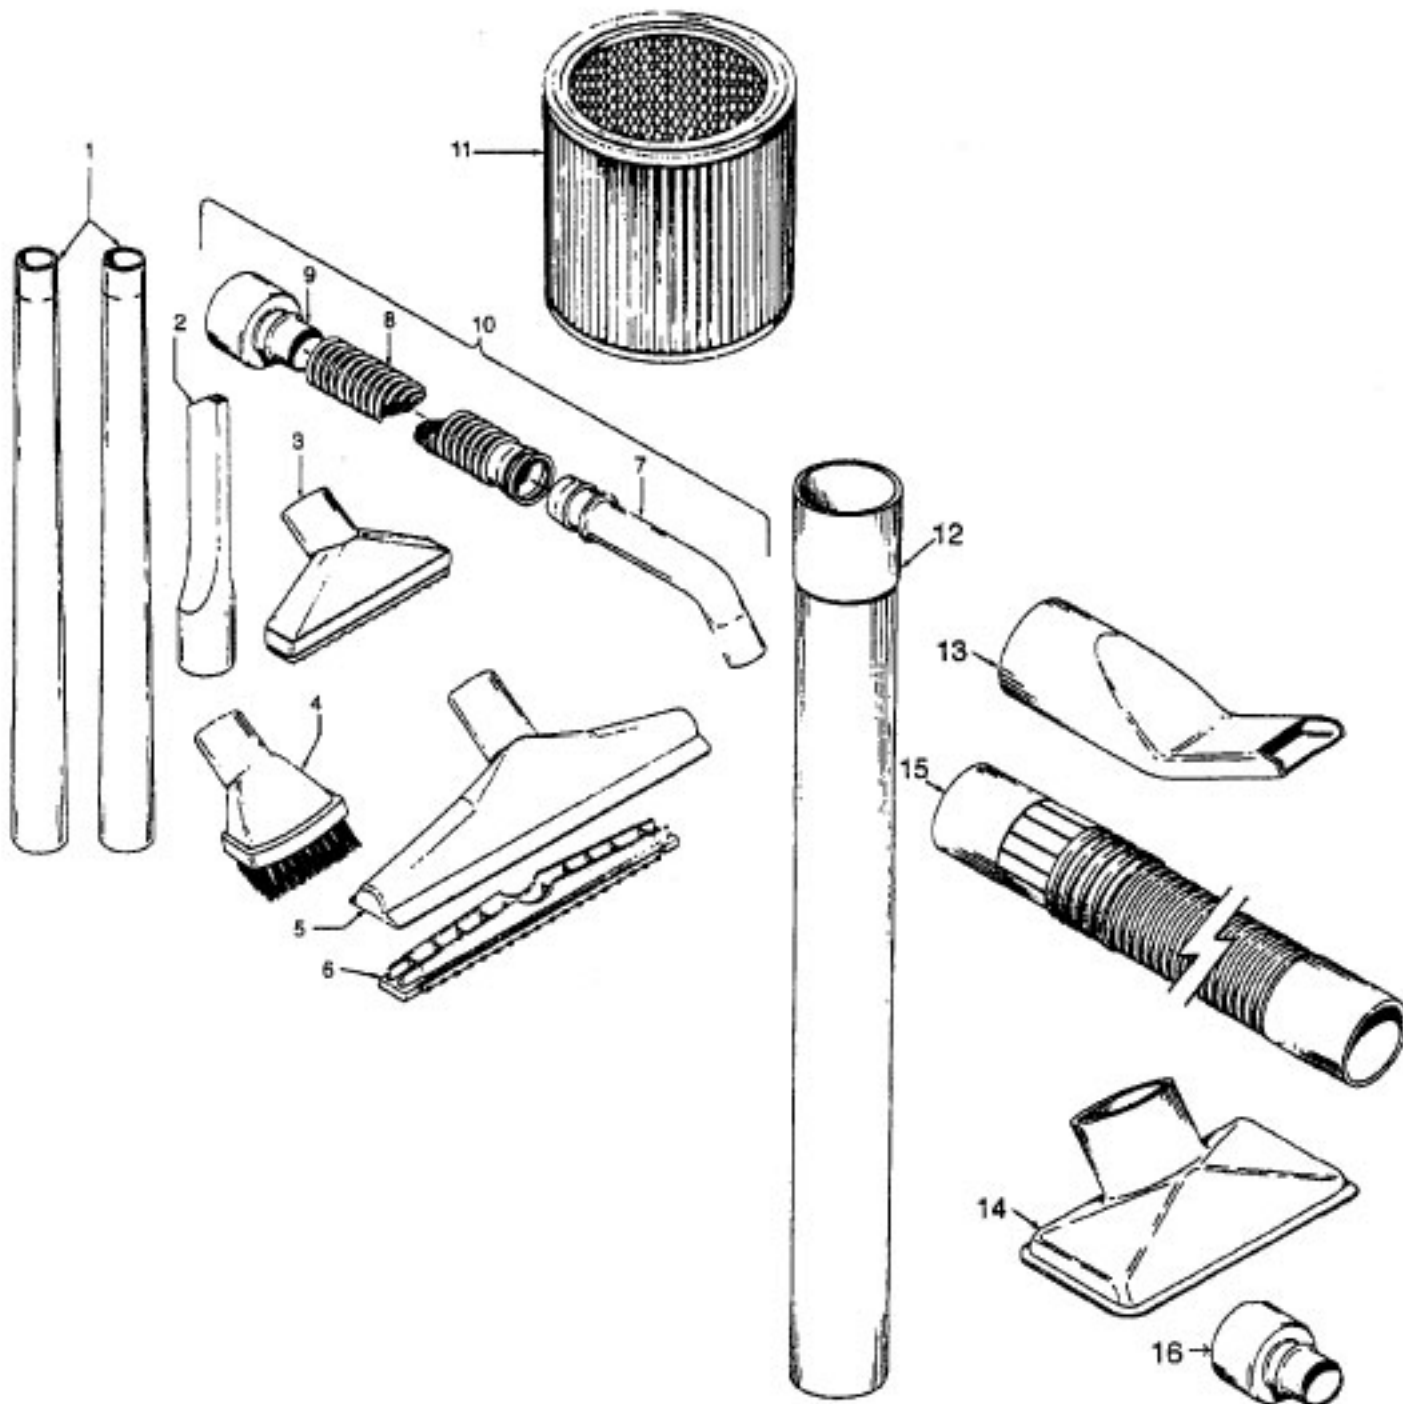

ITEMS NOT ILLUSTRATED

27618508	Wire Connector
----------	----------------

Wet/Dry Vacuum

Cleaning Tools

Ref. No.	Part No	Description
1	38634078	Extension Tube (2)
2	38617024	Crevice Tool - AG
	38617008	Crevice Tool - AG - 2-1/2"
3	38614029	Furniture Nozzle - AG
4	43414145	Dusting Brush
5	38615008	Nozzle - 10"
	38615009	Nozzle - 14"
6	39512006	Squeegee (For 10" Nozzle)
7	39454059	Hand Grip
8	N/A	Hose