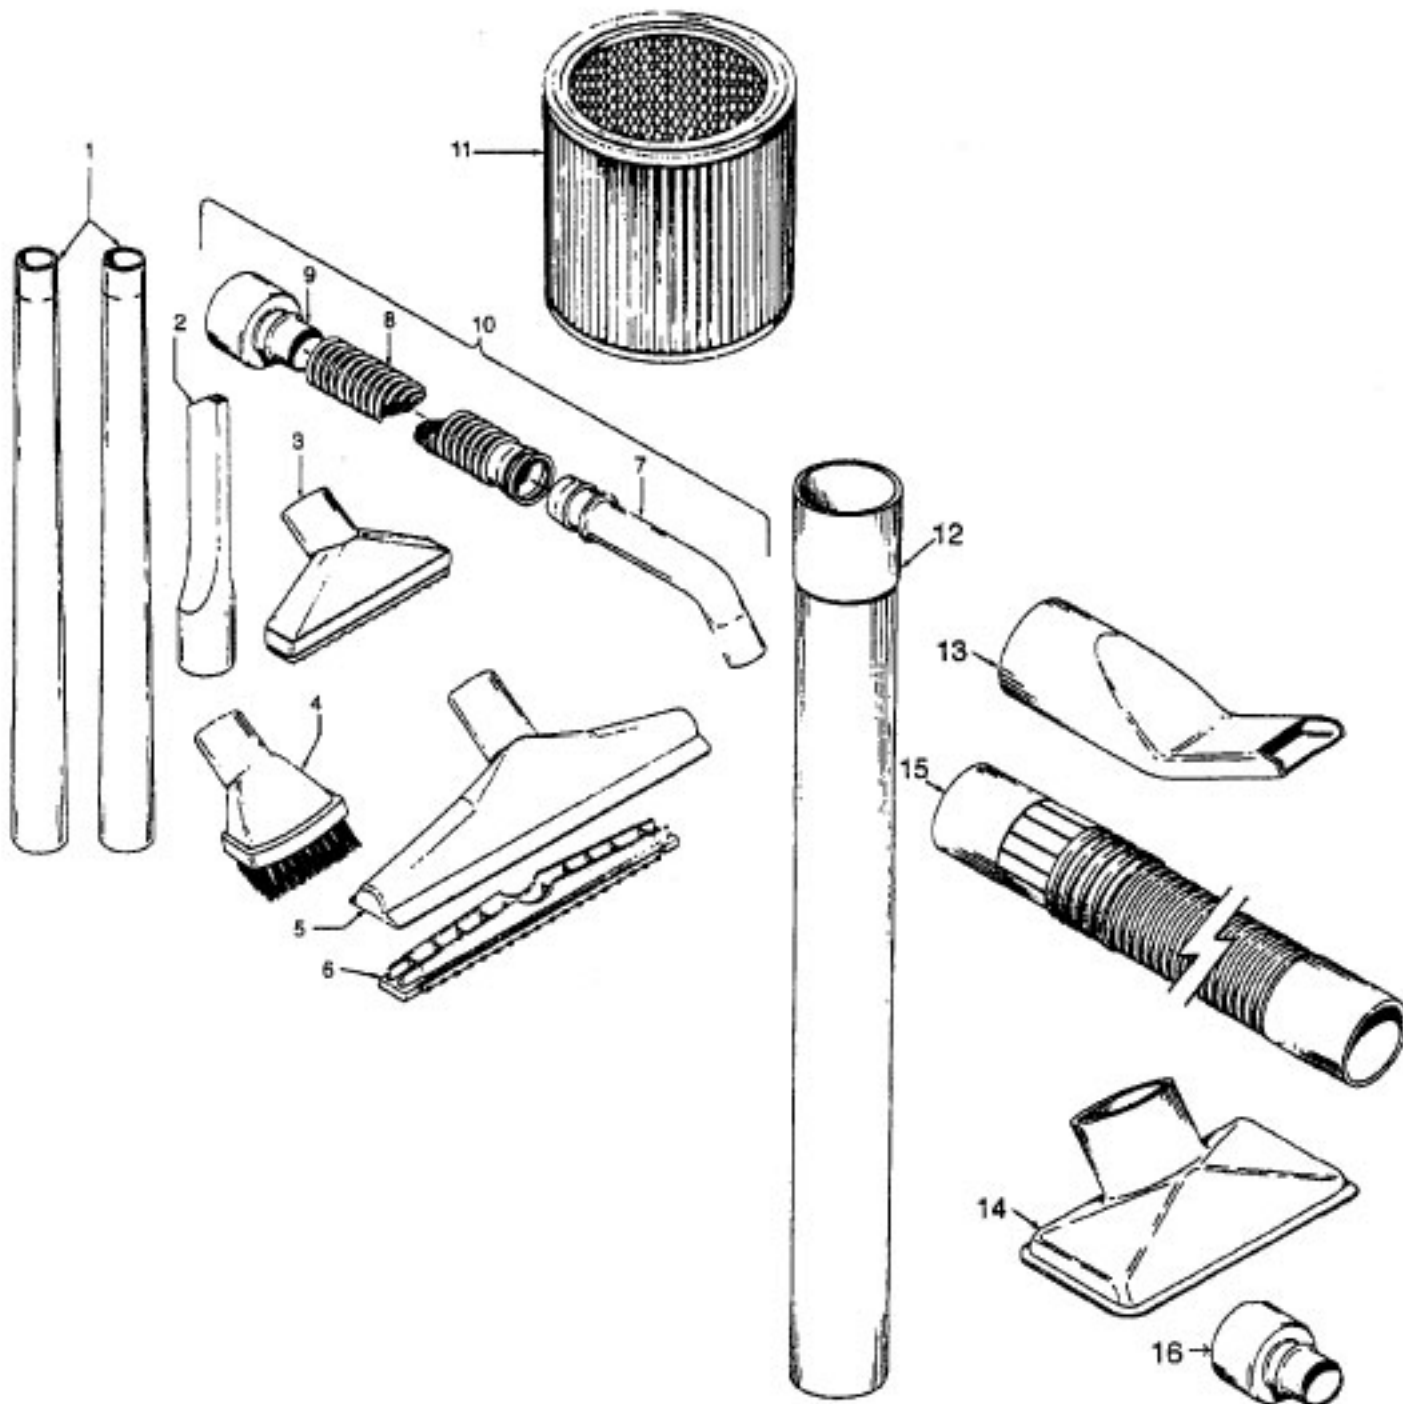

ITEMS NOT ILLUSTRATED

27618508	Wire Connector
----------	----------------

Ref. No.	Part No	Description
1	38634078	Extension Tube (2)
2	38617024	Crevice Tool - AG
	38617008	Crevice Tool - AG - 2-1/2"
3	38614029	Furniture Nozzle - AG
4	43414145	Dusting Brush
5	38615008	Nozzle - 10"
	38615009	Nozzle - 14"
6	39512006	Squeegee (For 10" Nozzle)
7	39454059	Hand Grip
8	N/A	Hose