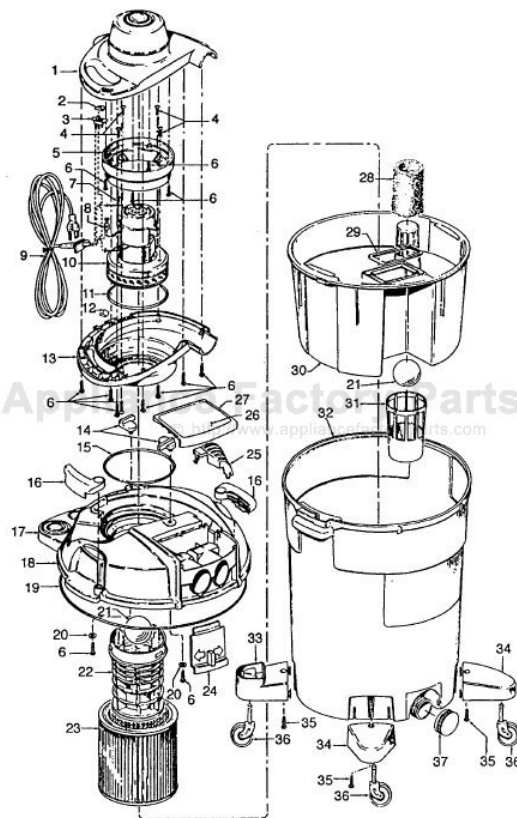

[Find Your HOOVER Vacuum Cleaner Parts - Select From 1456 Models](#)

----- Manual continues below part list -----