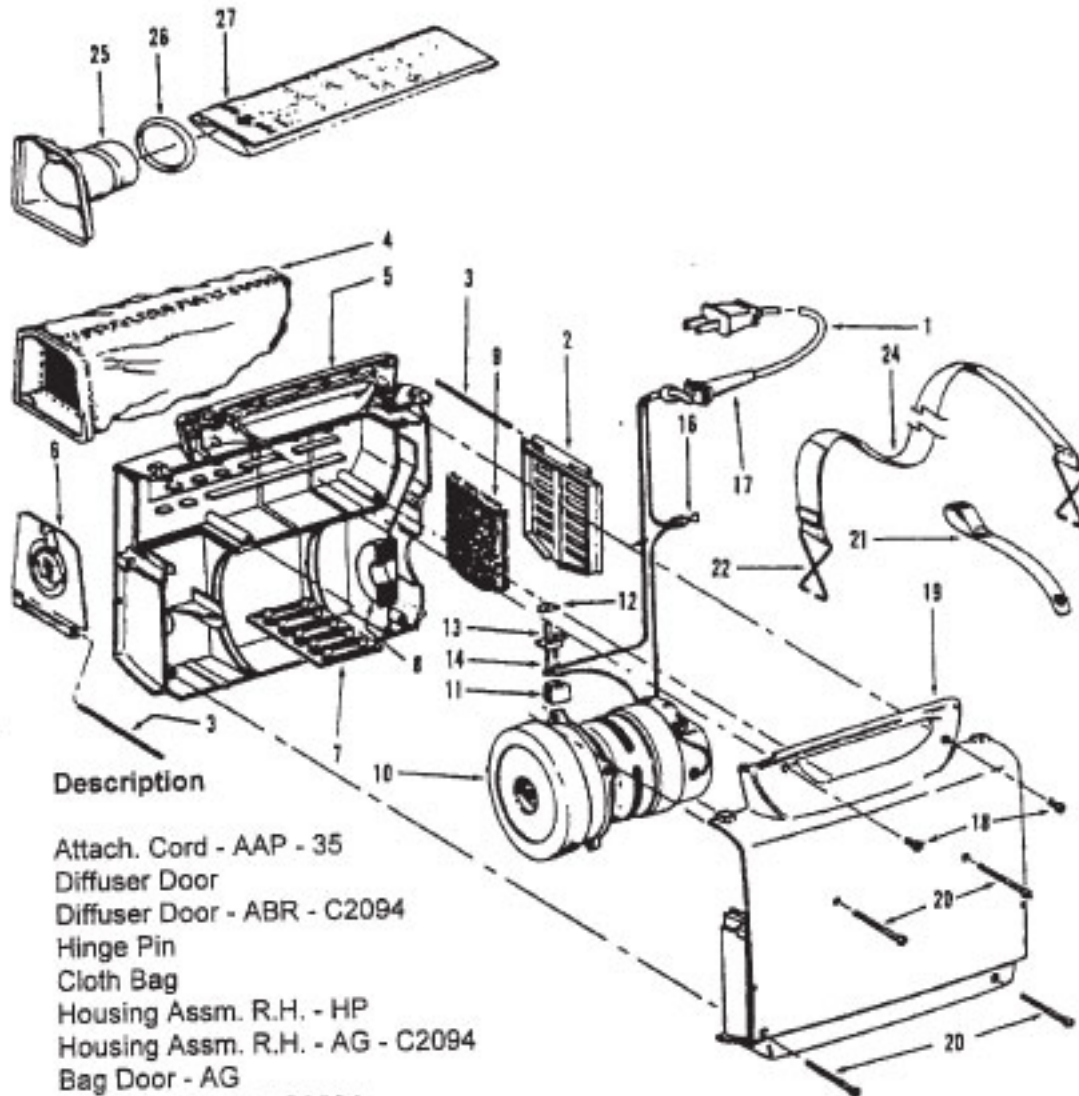

Commercial Portapower

Models S7065, S7065-070 (1.7)
 S7065-022, S7065-060 (2.2)
 Model C2094 (2.2)

Ref. No.	Part No.	Description
1	46383258	Attach. Cord - AAP - 35
2	162059AG	Diffuser Door
	43615056	Diffuser Door - ABR - C2094
3	162062AY	Hinge Pin
4	43662023	Cloth Bag
5	42222158	Housing Assm. R.H. - HP
	42222164	Housing Assm. R.H. - AG - C2094
6	42227039	Bag Door - AG
	42227184	Bag Door - ABR - C2094
7	162083JM	Secondary Filter
8	33712005	Pressure Pad
9	34366001	Diffuser
10	43177018	Motor - 1.7 - S7065, S7065-070 (P - 73)
	43177069	Motor - 2.2 - S7065-022, S7065-060, C2094 (P - 73)
11	37922002	Terminal Shield - BZ
12	38421012	Switch Button - AG
13	28177006	Switch
14	27666702	Terminal
16	12227	Insulated Terminal
17	36215012	Cord Protector - HP
18	21447043	Screw - Self Tapping
19	37223104	Housing Assm. L.H. - HP
	37223111	Housing Assm. L.H. - AG - C2094
20	21479573	Screw
21	48615012	Cord Storage Strap Assm.
22	33153002	Strap Hook
24	48615001	Carrying Strap Assm. - AG (Does not include Item 22)
25	38663010	Support Tube
26	46550AG	Bag Retainer
27	4010038N	Paper Bag - 5 Pk.
	56712002	Owner Manual
	56712014	Owner Manual - C2094