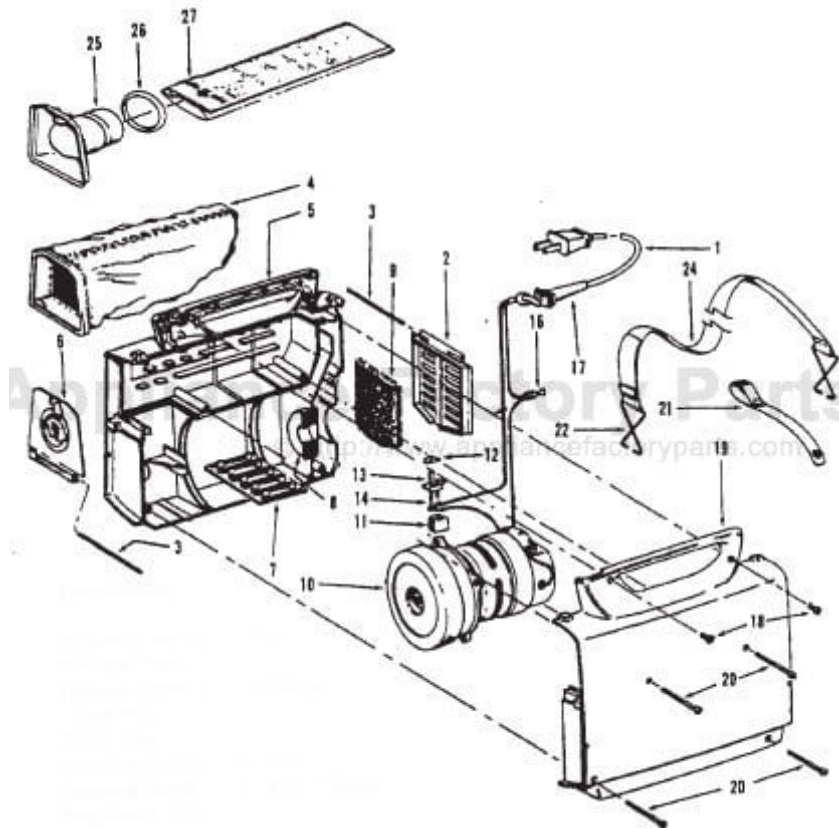

[Find Your HOOVER Vacuum Cleaner Parts - Select From 1456 Models](#)

----- Manual continues below part list -----