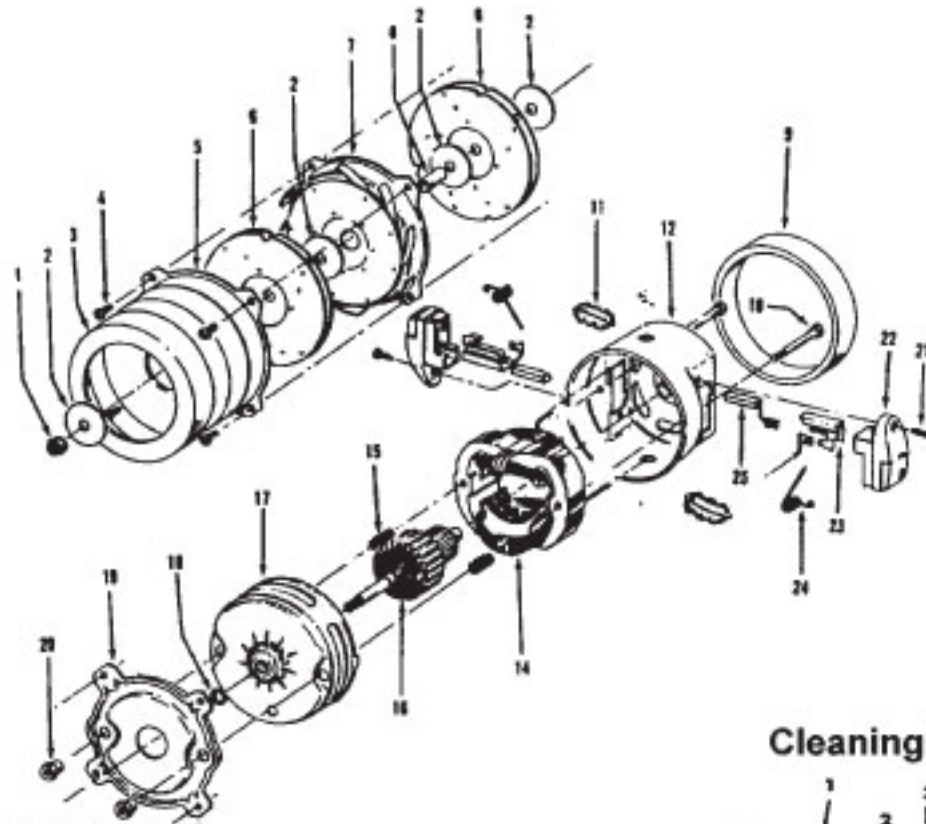

Commercial Portapower

Models S7065, S7065-070 (1.7)
S7065-022, S7065-060 (2.2)
Model C2094 (2.2)

Motor 43177018 (1.7) - S7065, S7065-070
Motor 43177069 (2.2) - S7065-022, S7065-060, C2094

Ref. No.	Part No.	Description
1	33426001	Nut
2	21312701	Washer
3	31328002	Motor Mount
4	21434224	Screw
5	37191016	Outerstage Housing
6	43566017	Fan Assm.
7	43551005	Interstage
8	31742010	Fan Spacer
9	31178007	Motor Gasket
10	33421004	Field Lamination Bolt
11	169702BZ	Snap Bushing
12	42937003	Motor Housing - Upper
14	45311035	Field Coil - 1.7
	45311051	Field Coil - 2.2
15	167721FW	Compression Spring
16	44765171	Armature
17	37191085	Motor Housing - Lower
18	31148002	Spacer
19	36322002	Interstage Mounting Plate
20	167695EF	Nut
21	21429406	Screw
22	167696AG	Brush Carrier - Only
	47318008	Brush Carrier Assem - (Inc. Items 22, 23, 24, 25)
23	168037--	Brush Holder
24	38353004	Spring
25	167681--	Motor Brush

Cleaning Tools