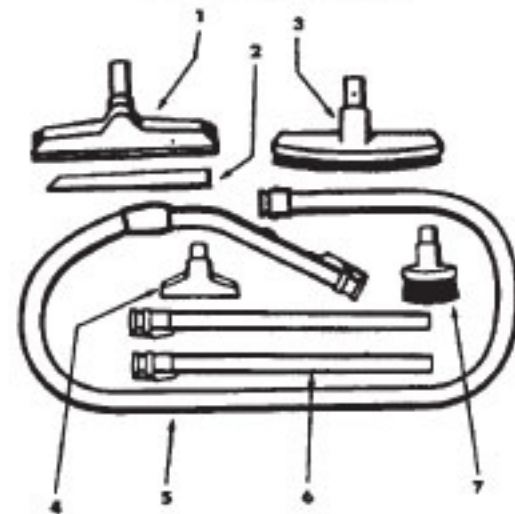

Commercial Portapower

Models S7065, S7065-070 (1.7)
 S7065-022, S7065-060 (2.2)
 Model C2094 (2.2)

Motor 43177018 (1.7) - S7065, S7065-070
 Motor 43177069 (2.2) - S7065-022, S7065-060, C2094

Ref. No.	Part No.	Description
1	33426001	Nut
2	21312701	Washer
3	31328002	Motor Mount
4	21434224	Screw
5	37191016	Outerstage Housing
6	43566017	Fan Assm.
7	43551005	Interstage
8	31742010	Fan Spacer
9	31178007	Motor Gasket
10	33421004	Field Lamination Bolt
11	169702BZ	Snap Bushing
12	42937003	Motor Housing - Upper
14	45311035	Field Coil - 1.7
	45311051	Field Coil - 2.2
15	167721FW	Compression Spring
16	44765171	Armature
17	37191085	Motor Housing - Lower
18	31148002	Spacer
19	36322002	Interstage Mounting Plate
20	167695EF	Nut
21	21429406	Screw
22	167696AG	Brush Carrier - Only
	47318008	Brush Carrier Assem - (Inc. Items 22, 23, 24, 25)
23	168037--	Brush Holder
24	38353004	Spring
25	167681--	Motor Brush

Cleaning Tools

Ref. No.	Part No.	Description
1	4341401P	R&F Nozzle - ABE
2	38617017	Crevice Tool - AG
3	43414073	Floor Brush - AG
4	43414057	Furniture Nozzle - AG
5	43434223	Hose - ABX
	43434239	Hose Assem. - C2094 (Not Pictured)
6	43453027	Ext. Tube (2)
7	43414064	Dusting Brush - AG
C2094 - 43434239 - Hose Parts		
	32458005	Hose Connector
	36116013	Hose Connector Collar (2)
	43466066	Hose Grip