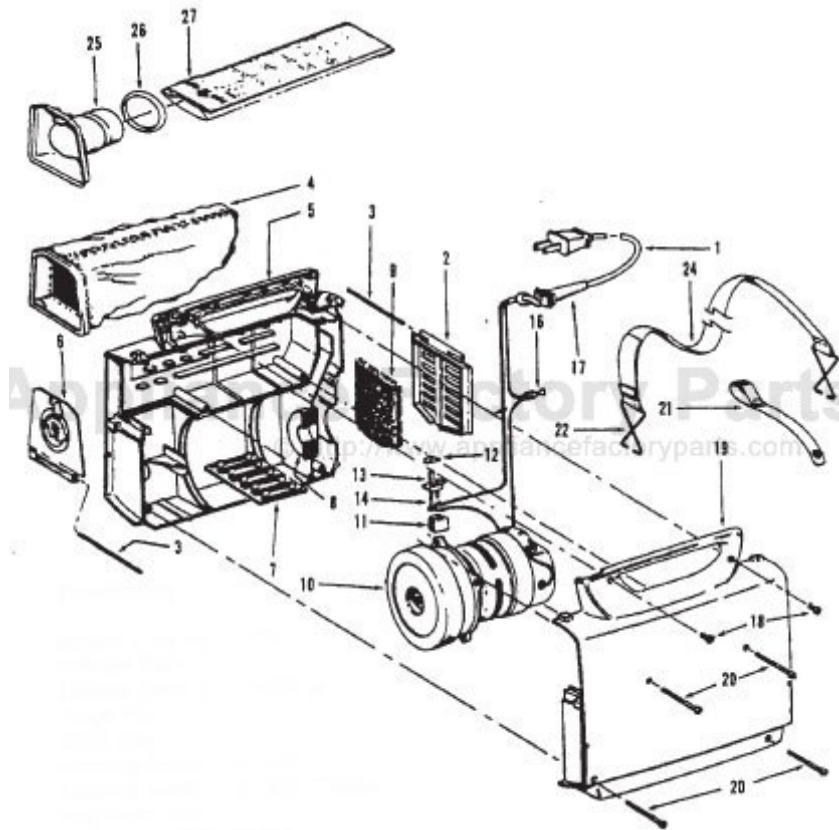

[Find Your HOOVER Vacuum Cleaner Parts - Select From 1456 Models](#)

----- Manual continues below part list -----