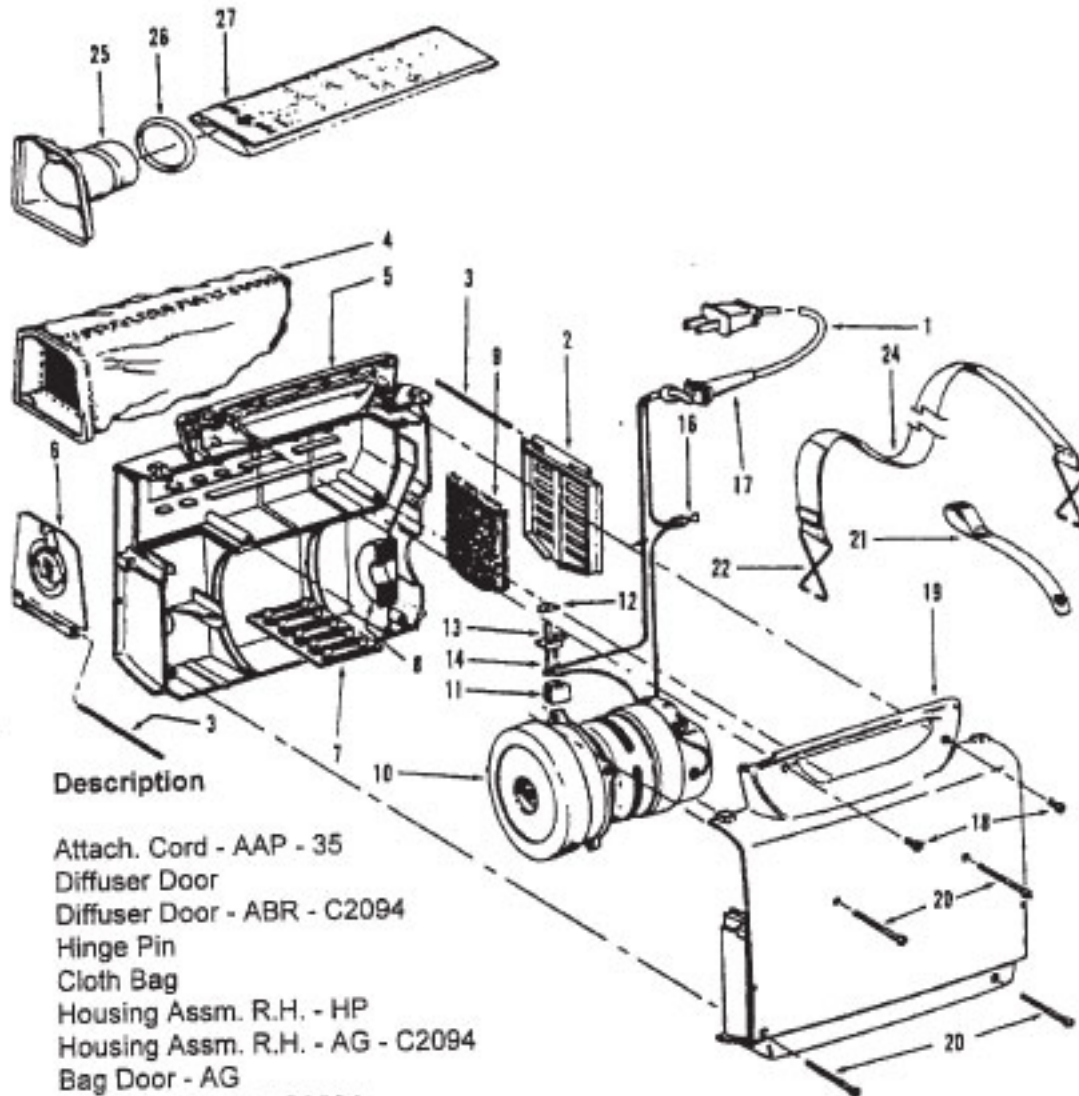

----- Manual continues below part list -----

Available Replacement Parts for HOOVER S7065-070

H-4010038N	Hoover OEM style n 5pk bags
H-43662023	BAG CLOTH PORTAPOWER
H-43414073	Floor brush.
H-43414064	DUSTING BRUSH (ONE PEICE)
H-43434223	Hose, Gray Non-Electric Dialamatic/Porta
H-38663010	DISPOSABLE BAG SUPPORT TUBE .

Commercial Portapower

Models S7065, S7065-070 (1.7)
 S7065-022, S7065-060 (2.2)
 Model C2094 (2.2)

Ref. No.	Part No.	Description
1	46383258	Attach. Cord - AAP - 35
2	162059AG	Diffuser Door
	43615056	Diffuser Door - ABR - C2094
3	162062AY	Hinge Pin
4	43662023	Cloth Bag
5	42222158	Housing Assm. R.H. - HP
	42222164	Housing Assm. R.H. - AG - C2094
6	42227039	Bag Door - AG
	42227184	Bag Door - ABR - C2094
7	162083JM	Secondary Filter
8	33712005	Pressure Pad
9	34366001	Diffuser
10	43177018	Motor - 1.7 - S7065, S7065-070 (P - 73)
	43177069	Motor - 2.2 - S7065-022, S7065-060, C2094 (P - 73)
11	37922002	Terminal Shield - BZ
12	38421012	Switch Button - AG
13	28177006	Switch
14	27666702	Terminal
16	12227	Insulated Terminal
17	36215012	Cord Protector - HP
18	21447043	Screw - Self Tapping
19	37223104	Housing Assm. L.H. - HP
	37223111	Housing Assm. L.H. - AG - C2094
20	21479573	Screw
21	48615012	Cord Storage Strap Assm.
22	33153002	Strap Hook
24	48615001	Carrying Strap Assm. - AG (Does not include Item 22)
25	38663010	Support Tube
26	46550AG	Bag Retainer
27	4010038N	Paper Bag - 5 Pk.
	56712002	Owner Manual
	56712014	Owner Manual - C2094