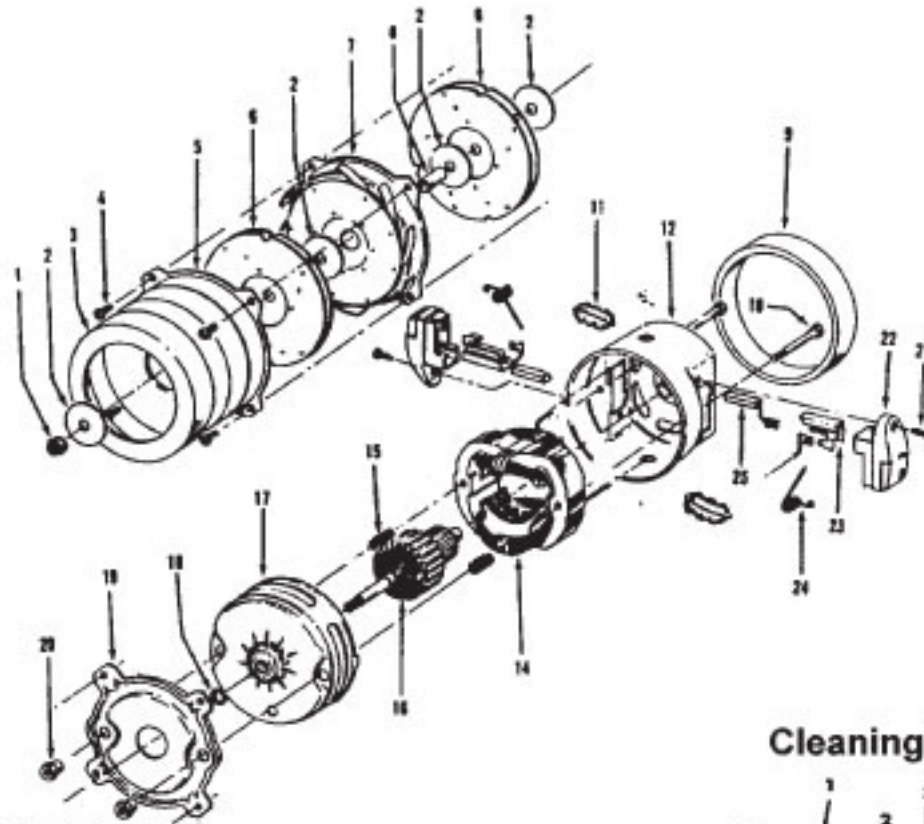

Commercial Portapower

Models S7065, S7065-070 (1.7)
S7065-022, S7065-060 (2.2)
Model C2094 (2.2)

Motor 43177018 (1.7) - S7065, S7065-070
Motor 43177069 (2.2) - S7065-022, S7065-060, C2094

Ref. No.	Part No.	Description
1	33426001	Nut
2	21312701	Washer
3	31328002	Motor Mount
4	21434224	Screw
5	37191016	Outerstage Housing
6	43566017	Fan Assm.
7	43551005	Interstage
8	31742010	Fan Spacer
9	31178007	Motor Gasket
10	33421004	Field Lamination Bolt
11	169702BZ	Snap Bushing
12	42937003	Motor Housing - Upper
14	45311035	Field Coil - 1.7
	45311051	Field Coil - 2.2
15	167721FW	Compression Spring
16	44765171	Armature
17	37191085	Motor Housing - Lower
18	31148002	Spacer
19	36322002	Interstage Mounting Plate
20	167695EF	Nut
21	21429406	Screw
22	167696AG	Brush Carrier - Only
	47318008	Brush Carrier Assem - (Inc. Items 22, 23, 24, 25)
23	168037--	Brush Holder
24	38353004	Spring
25	167681--	Motor Brush

Cleaning Tools