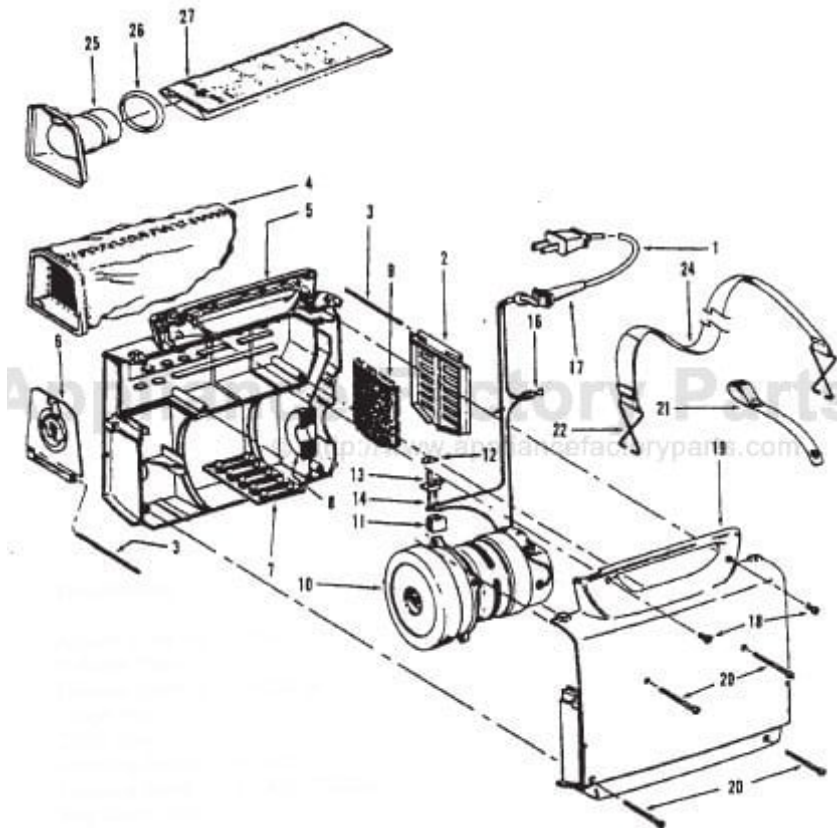

[Find Your HOOVER Vacuum Cleaner Parts - Select From 1456 Models](#)

----- Manual continues below part list -----