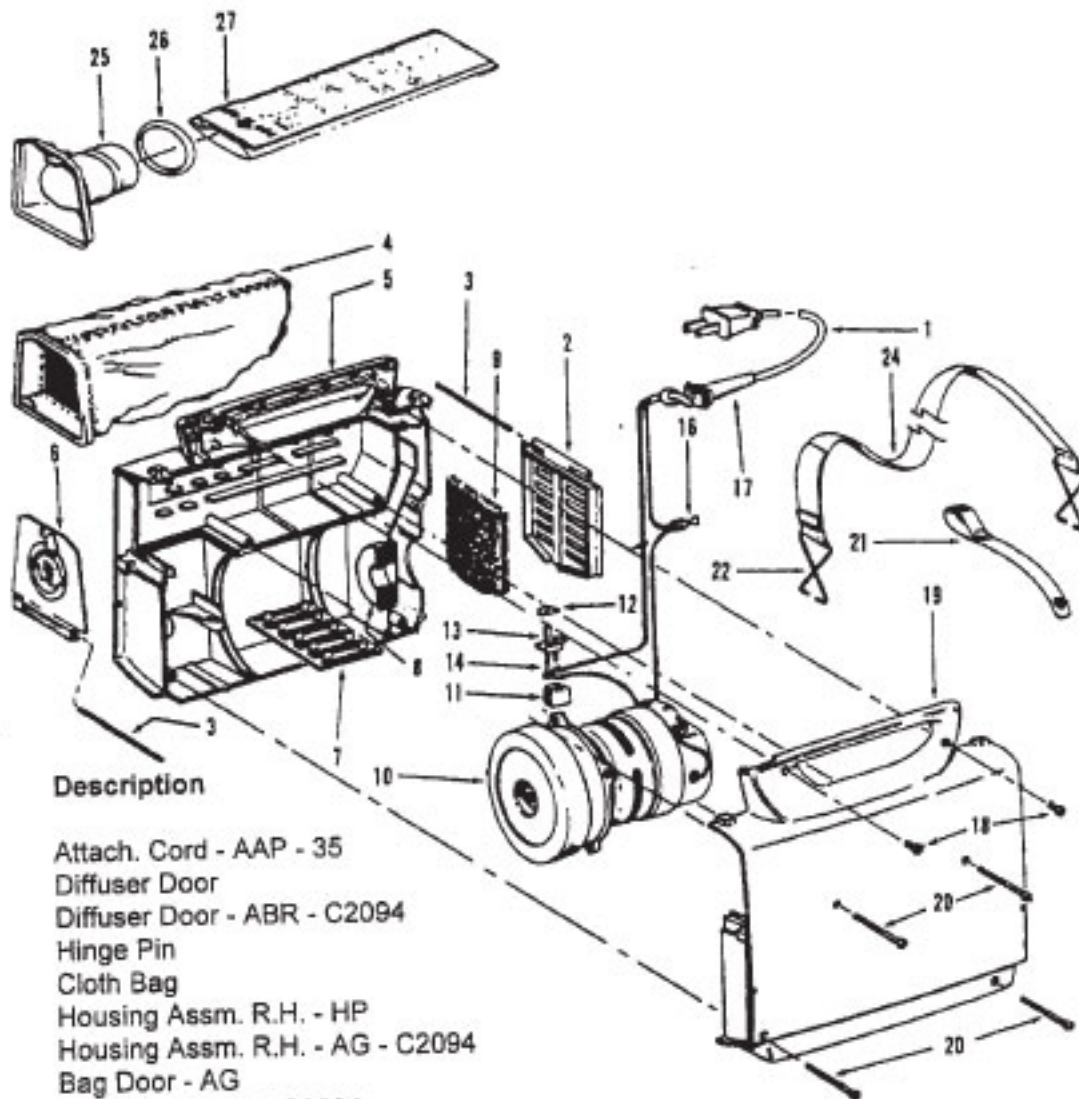

Commercial Portapower

Models S7065, S7065-070 (1.7)
 S7065-022, S7065-060 (2.2)
 Model C2094 (2.2)

Ref. No.	Part No.	Description
1	46383258	Attach. Cord - AAP - 35
2	162059AG	Diffuser Door
	43615056	Diffuser Door - ABR - C2094
3	162062AY	Hinge Pin
4	43662023	Cloth Bag
5	42222158	Housing Assm. R.H. - HP
	42222164	Housing Assm. R.H. - AG - C2094
6	42227039	Bag Door - AG
	42227184	Bag Door - ABR - C2094
7	162083JM	Secondary Filter
8	33712005	Pressure Pad
9	34366001	Diffuser
10	43177018	Motor - 1.7 - S7065, S7065-070 (P - 73)
	43177069	Motor - 2.2 - S7065-022, S7065-060, C2094 (P - 73)
11	37922002	Terminal Shield - BZ
12	38421012	Switch Button - AG
13	28177006	Switch
14	27666702	Terminal
16	12227	Insulated Terminal
17	36215012	Cord Protector - HP
18	21447043	Screw - Self Tapping
19	37223104	Housing Assm. L.H. - HP
	37223111	Housing Assm. L.H. - AG - C2094
20	21479573	Screw
21	48615012	Cord Storage Strap Assm.
22	33153002	Strap Hook
24	48615001	Carrying Strap Assm. - AG (Does not include Item 22)
25	38663010	Support Tube
26	46550AG	Bag Retainer
27	4010038N	Paper Bag - 5 Pk.
	56712002	Owner Manual
	56712014	Owner Manual - C2094