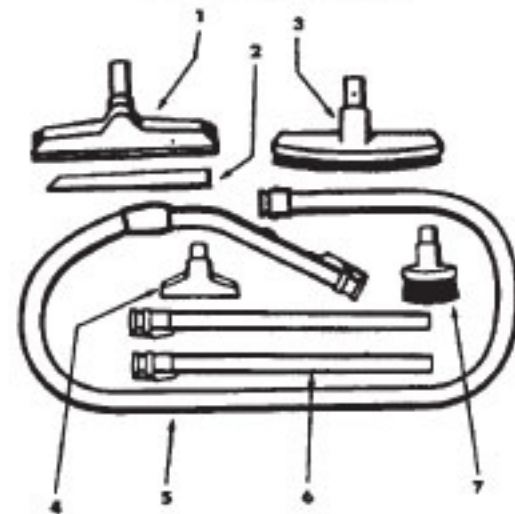

Commercial Portapower

Models S7065, S7065-070 (1.7)
S7065-022, S7065-060 (2.2)
Model C2094 (2.2)

Motor 43177018 (1.7) - S7065, S7065-070
 Motor 43177069 (2.2) - S7065-022, S7065-060, C2094

Ref. No.	Part No.	Description
1	33426001	Nut
2	21312701	Washer
3	31328002	Motor Mount
4	21434224	Screw
5	37191016	Outerstage Housing
6	43566017	Fan Assm.
7	43551005	Interstage
8	31742010	Fan Spacer
9	31178007	Motor Gasket
10	33421004	Field Lamination Bolt
11	169702BZ	Snap Bushing
12	42937003	Motor Housing - Upper
14	45311035	Field Coil - 1.7
	45311051	Field Coil - 2.2
15	167721FW	Compression Spring
16	44765171	Armature
17	37191085	Motor Housing - Lower
18	31148002	Spacer
19	36322002	Interstage Mounting Plate
20	167695EF	Nut
21	21429406	Screw
22	167696AG	Brush Carrier - Only
	47318008	Brush Carrier Assem - (Inc. Items 22, 23, 24, 25)
23	168037--	Brush Holder
24	38353004	Spring
25	167681--	Motor Brush

Cleaning Tools

Ref. No.	Part No.	Description
1	4341401P	R&F Nozzle - ABE
2	38617017	Crevice Tool - AG
3	43414073	Floor Brush - AG
4	43414057	Furniture Nozzle - AG
5	43434223	Hose - ABX
	43434239	Hose Assem. - C2094 (Not Pictured)
6	43453027	Ext. Tube (2)
7	43414064	Dusting Brush - AG
C2094 - 43434239 - Hose Parts		
	32458005	Hose Connector
	36116013	Hose Connector Collar (2)
	43466066	Hose Grip