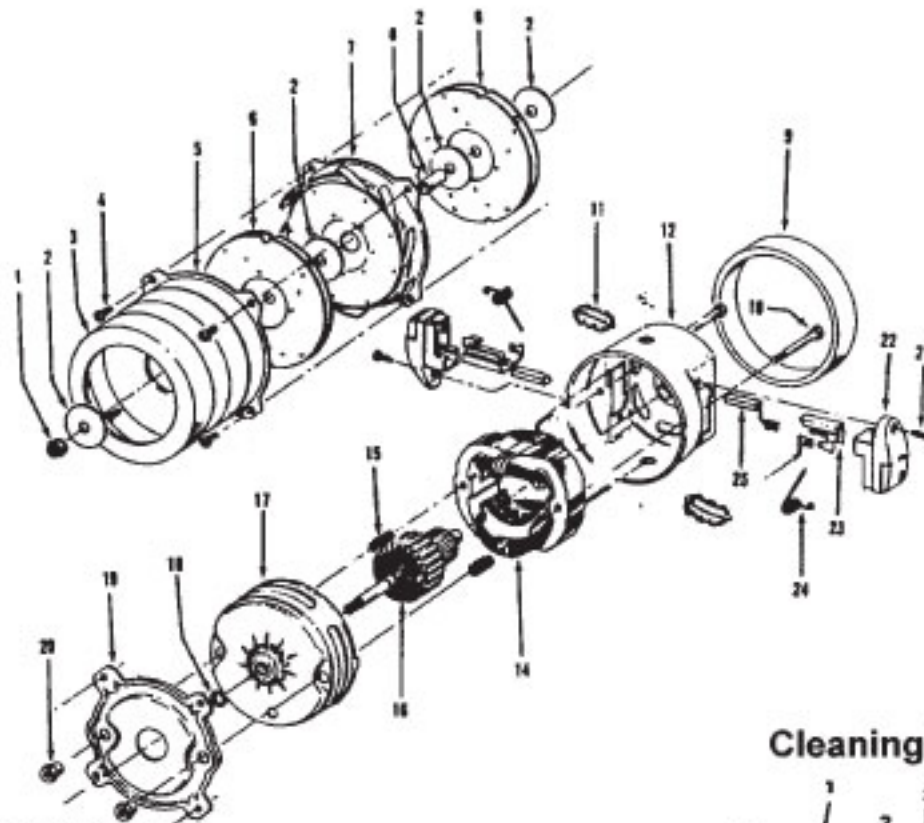

Commercial Portapower

Models S7065, S7065-070 (1.7)
S7065-022, S7065-060 (2.2)
Model C2094 (2.2)

Motor 43177018 (1.7) - S7065, S7065-070
Motor 43177069 (2.2) - S7065-022, S7065-060, C2094

Ref. No.	Part No.	Description
1	33426001	Nut
2	21312701	Washer
3	31328002	Motor Mount
4	21434224	Screw
5	37191016	Outerstage Housing
6	43566017	Fan Assm.
7	43551005	Interstage
8	31742010	Fan Spacer
9	31178007	Motor Gasket
10	33421004	Field Lamination Bolt
11	169702BZ	Snap Bushing
12	42937003	Motor Housing - Upper
14	45311035	Field Coil - 1.7
	45311051	Field Coil - 2.2
15	167721FW	Compression Spring
16	44765171	Armature
17	37191085	Motor Housing - Lower
18	31148002	Spacer
19	36322002	Interstage Mounting Plate
20	167695EF	Nut
21	21429406	Screw
22	167696AG	Brush Carrier - Only
	47318008	Brush Carrier Assem - (Inc. Items 22, 23, 24, 25)
23	168037--	Brush Holder
24	38353004	Spring
25	167681--	Motor Brush

Cleaning Tools