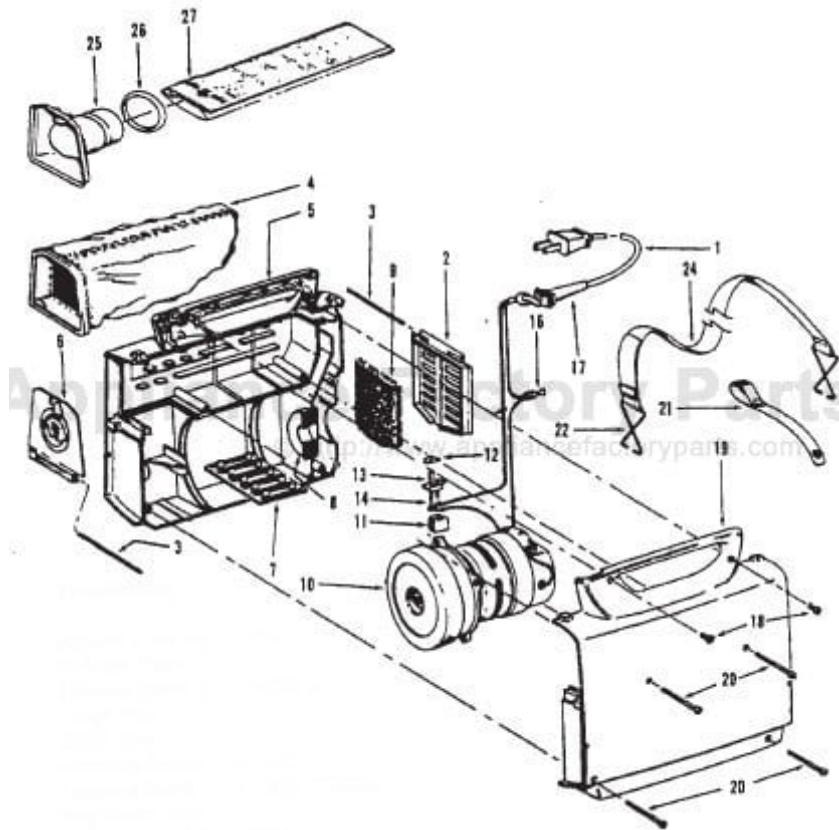

[Find Your HOOVER Vacuum Cleaner Parts - Select From 1456 Models](#)

----- Manual continues below part list -----